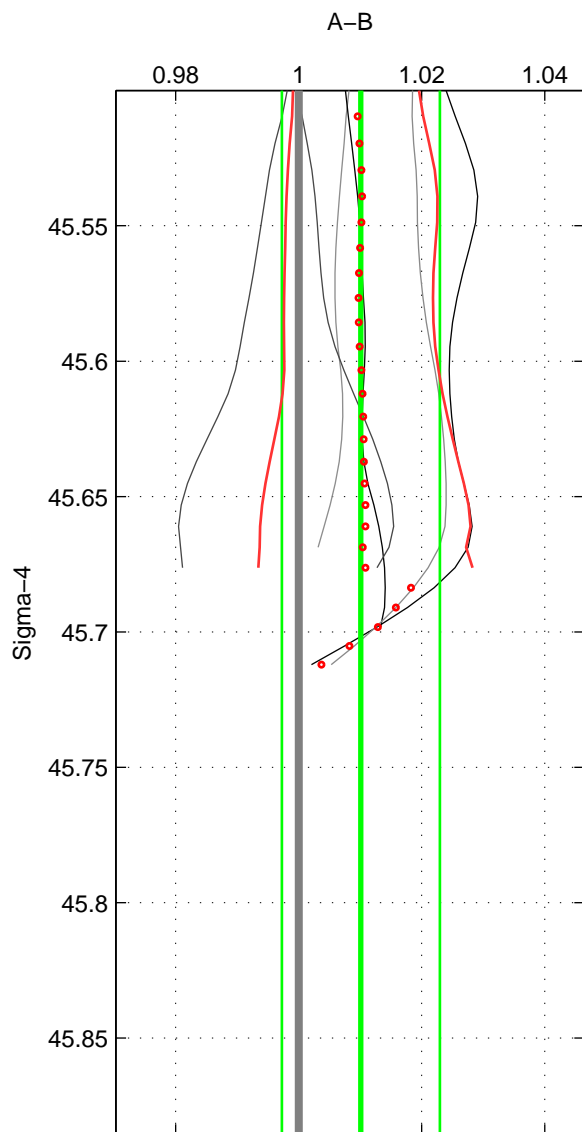

Cruise A (red). Date: Jun 2001 Cruisename: 591-49NZ20010604

Cruise B (blue). Date: May 2003 Cruisename: 699-49UP20030425

*** "Favourite" values are means of spaces 1 2.

	Offset	O.StDev	Ratio	R.Stdev	Rating
SIGMA:	1.574	2.009	1.010	0.013	4
THETA:	1.360	1.896	1.009	0.012	4
DEPTH:	0.748	0.410	1.005	0.003	3
FAV.:	1.467	1.952	1.009	0.012	4

Profiles of A: 5
 Profiles of B: 4
 Diff profs : 6
 WMoffset (A-B): 1.5738
 WMoffset stdev: 2.0089
 WMratio (A/B): 1.0101
 WMratio stdev: 0.012845

Quality (1-5): 4

Profiles of A: 5
 Profiles of B: 4
 Diff profs : 6
 WMoffset (A-B): 1.3601
 WMoffset stdev: 1.896
 WMratio (A/B): 1.0087
 WMratio stdev: 0.012097

Quality (1-5): 4

Profiles of A: 5
 Profiles of B: 4
 Diff profs : 6
 WMoffset (A-B): 0.74759
 WMoffset stdev: 0.41016
 WMratio (A/B): 1.0048
 WMratio stdev: 0.0026335

Quality (1-5): 3

Please note that statistics are bad.