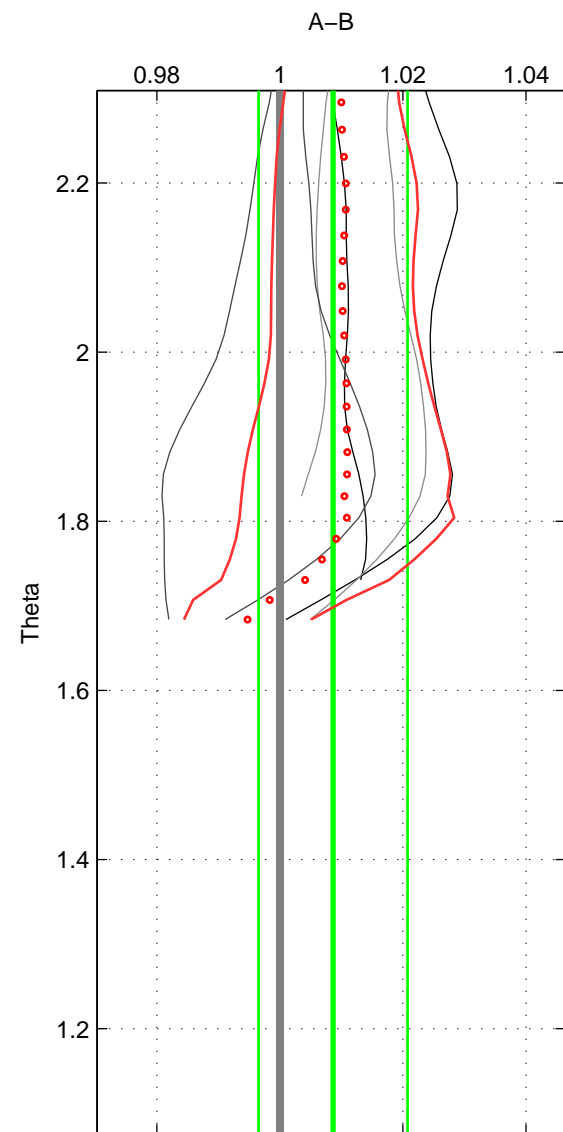

Cruise A (red). Date: Jun 2001 Cruisename: 591-49NZ20010604

Cruise B (blue). Date: May 2003 Cruisename: 699-49UP20030425

*** "Favourite" values are means of spaces 1 2.

	Offset	O.StDev	Ratio	R.Stdev	Rating
SIGMA:	1.574	2.009	1.010	0.013	4
THETA:	1.360	1.896	1.009	0.012	4
DEPTH:	0.748	0.410	1.005	0.003	3
FAV.:	1.467	1.952	1.009	0.012	4

Profiles of A: 5
 Profiles of B: 4
 Diff profs : 6
 WMoffset (A-B): 1.5738
 WMoffset stdev: 2.0089
 WMratio (A/B): 1.0101
 WMratio stdev: 0.012845

Quality (1-5): 4

Profiles of A: 5
 Profiles of B: 4
 Diff profs : 6
 WMoffset (A-B): 1.3601
 WMoffset stdev: 1.896
 WMratio (A/B): 1.0087
 WMratio stdev: 0.012097

Quality (1-5): 4

Profiles of A: 5
 Profiles of B: 4
 Diff profs : 6
 WMoffset (A-B): 0.74759
 WMoffset stdev: 0.41016
 WMratio (A/B): 1.0048
 WMratio stdev: 0.0026335

Quality (1-5): 3

Please note that statistics are bad.