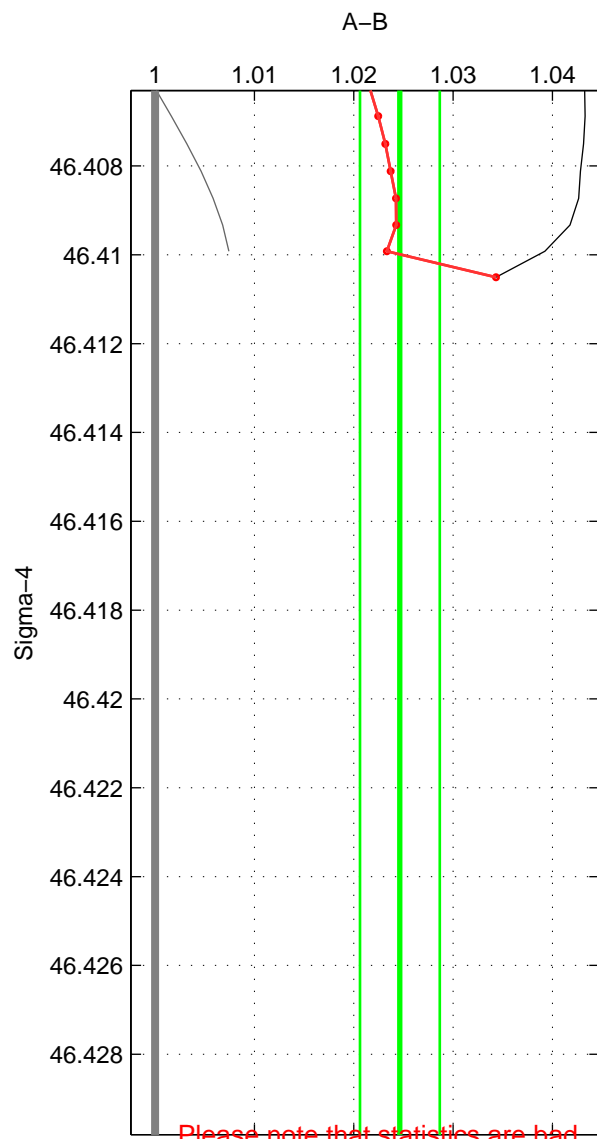

Cruise A (red). Date: Jul 1984 Cruisename: 1-06AQ19840719

Cruise B (blue). Date: Jul 1987 Cruisename: 2-06AQ19870704

*** "Favourite" values are means of spaces 1 2 3.

	Offset	O.StDev	Ratio	R.Stdev	Rating
SIGMA:	0.280	0.047	1.025	0.004	1
THETA:	0.285	0.000	1.025	0.000	1
DEPTH:	0.300	0.085	1.026	0.007	1
FAV.:	0.288	0.044	1.025	0.004	1

Please note that statistics are bad.

Profiles of A: 6
 Profiles of B: 2
 Diff profs : 2
 WMoffset (A-B): 0.27981
 WMoffset stdev: 0.04673
 WMratio (A/B): 1.0246
 WMratio stdev: 0.0040064

Quality (1-5): 1

Please note that statistics are bad.

Profiles of A: 6
 Profiles of B: 2
 Diff profs : 2
 WMoffset (A-B): 0.28528
 WMoffset stdev: 0
 WMratio (A/B): 1.0252
 WMratio stdev: 0

Quality (1-5): 1

Please note that statistics are bad.

Profiles of A: 6
 Profiles of B: 2
 Diff profs : 2
 WMoffset (A-B): 0.30038
 WMoffset stdev: 0.084839
 WMratio (A/B): 1.0263
 WMratio stdev: 0.0073834

Quality (1-5): 1