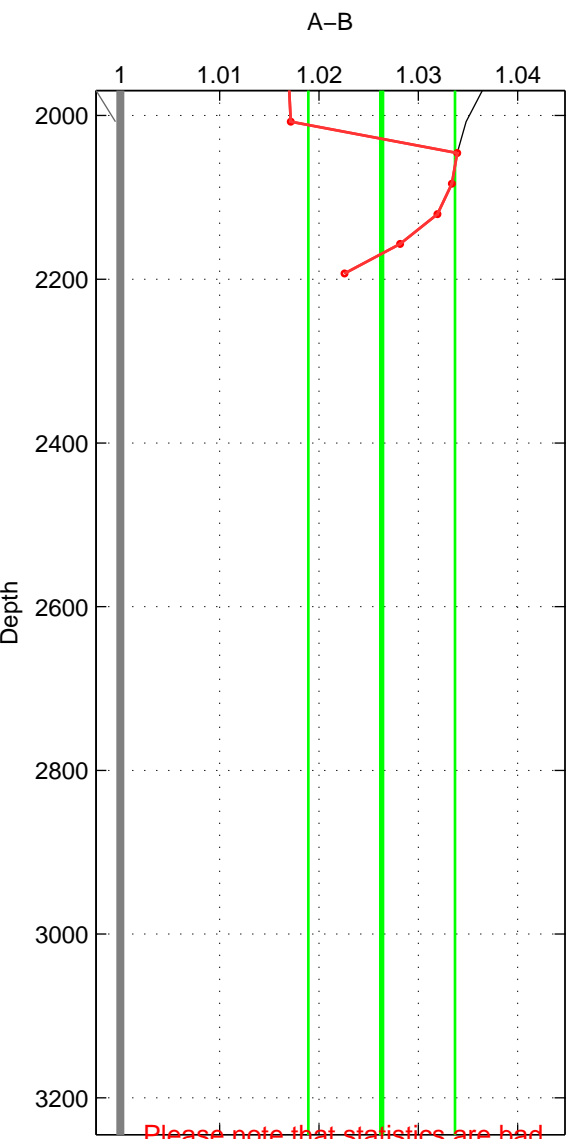

Cruise A (red). Date: Jul 1984 Cruisename: 1-06AQ19840719

Cruise B (blue). Date: Jul 1987 Cruisename: 2-06AQ19870704

*** "Favourite" values are means of spaces 1 2 3.

	Offset	O.StDev	Ratio	R.Stdev	Rating
SIGMA:	0.280	0.047	1.025	0.004	1
THETA:	0.285	0.000	1.025	0.000	1
DEPTH:	0.300	0.085	1.026	0.007	1
FAV.:	0.288	0.044	1.025	0.004	1

Please note that statistics are bad.

Profiles of A: 6
 Profiles of B: 2
 Diff profs : 2
 WMoffset (A-B): 0.27981
 WMoffset stdev: 0.04673
 WMratio (A/B): 1.0246
 WMratio stdev: 0.0040064

Quality (1-5): 1

Please note that statistics are bad.

Profiles of A: 6
 Profiles of B: 2
 Diff profs : 2
 WMoffset (A-B): 0.28528
 WMoffset stdev: 0
 WMratio (A/B): 1.0252
 WMratio stdev: 0

Quality (1-5): 1

Please note that statistics are bad.

Profiles of A: 6
 Profiles of B: 2
 Diff profs : 2
 WMoffset (A-B): 0.30038
 WMoffset stdev: 0.084839
 WMratio (A/B): 1.0263
 WMratio stdev: 0.0073834

Quality (1-5): 1