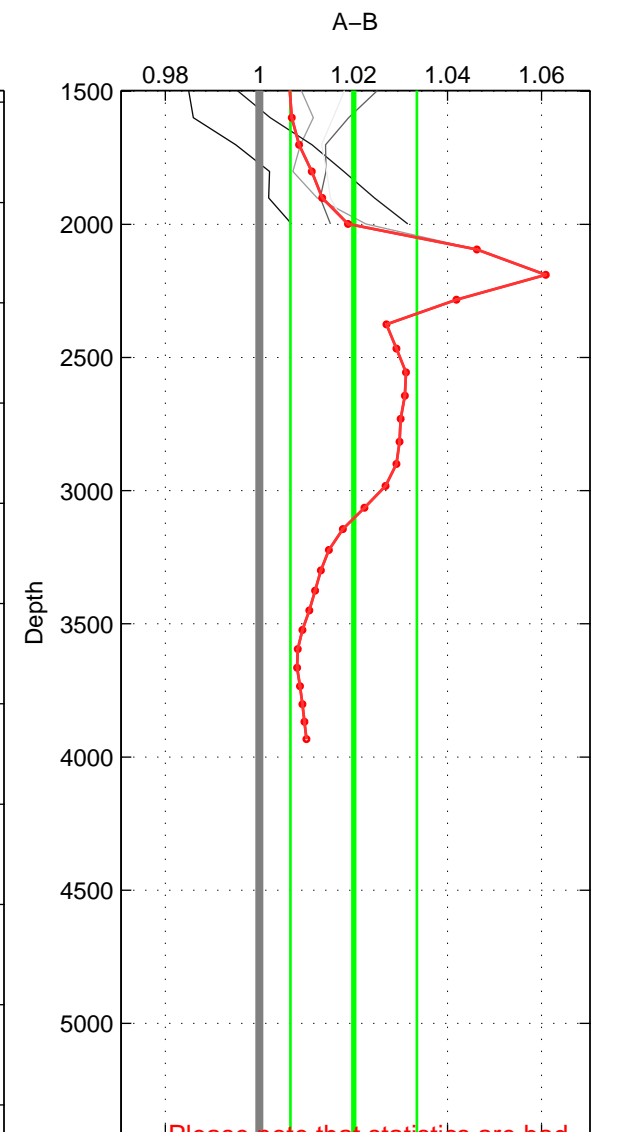

Cruise A (red). Date: Sep 2007 Cruisename: 612-49NZ20070904

Cruise B (blue). Date: May 1999 Cruisename: 687-49UP19990419

\*\*\* "Favourite" values are means of spaces 1 2.

	Offset	O.StDev	Ratio	R.Stdev	Rating
SIGMA:	1.809	1.889	1.011	0.012	3
THETA:	1.800	1.807	1.011	0.011	3
DEPTH:	3.164	2.222	1.020	0.013	2
FAV.:	1.805	1.848	1.011	0.011	3

Profiles of A: 5  
 Profiles of B: 3  
 Diff profs : 5  
 WMoffset (A-B): 1.8091  
 WMoffset stdev: 1.8892  
 WMratio (A/B): 1.0113  
 WMratio stdev: 0.011637

Quality (1-5): 3

Profiles of A: 5  
 Profiles of B: 3  
 Diff profs : 5  
 WMoffset (A-B): 1.8003  
 WMoffset stdev: 1.8074  
 WMratio (A/B): 1.0112  
 WMratio stdev: 0.01114

Quality (1-5): 3

Profiles of A: 5  
 Profiles of B: 3  
 Diff profs : 5  
 WMoffset (A-B): 3.1641  
 WMoffset stdev: 2.2218  
 WMratio (A/B): 1.0201  
 WMratio stdev: 0.01346

Quality (1-5): 2

Please note that statistics are bad.