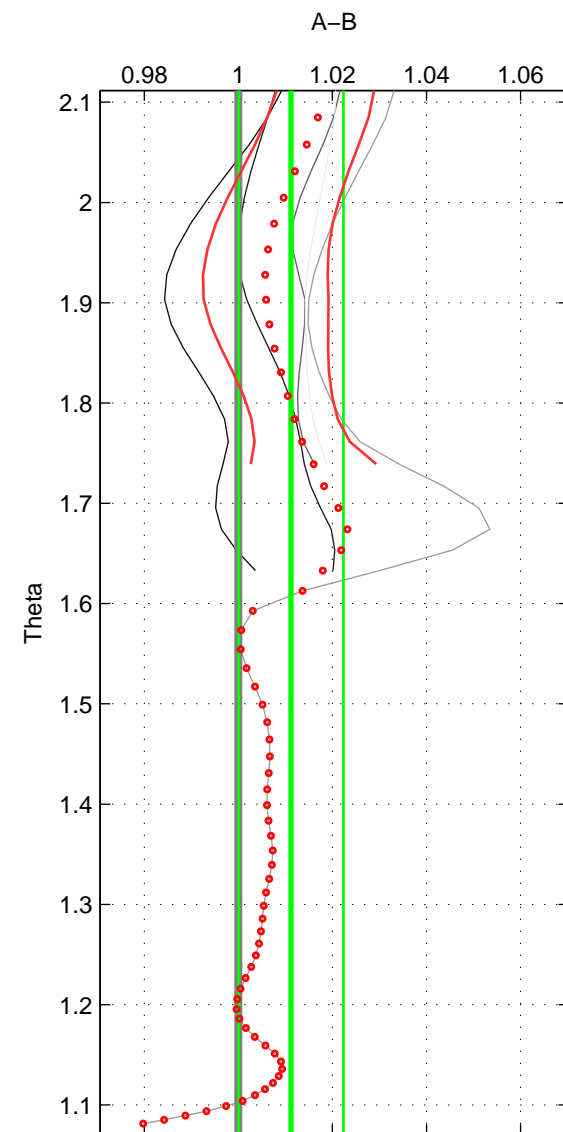

Cruise A (red). Date: Sep 2007 Cruisename: 612-49NZ20070904

Cruise B (blue). Date: May 1999 Cruisename: 687-49UP19990419

\*\*\* "Favourite" values are means of spaces 1 2.

	Offset	O.StDev	Ratio	R.Stdev	Rating
SIGMA:	1.809	1.889	1.011	0.012	3
THETA:	1.800	1.807	1.011	0.011	3
DEPTH:	3.164	2.222	1.020	0.013	2
FAV.:	1.805	1.848	1.011	0.011	3

Profiles of A: 5  
 Profiles of B: 3  
 Diff profs : 5  
 WMoffset (A-B): 1.8091  
 WMoffset stdev: 1.8892  
 WMratio (A/B): 1.0113  
 WMratio stdev: 0.011637

Quality (1-5): 3

Profiles of A: 5  
 Profiles of B: 3  
 Diff profs : 5  
 WMoffset (A-B): 1.8003  
 WMoffset stdev: 1.8074  
 WMratio (A/B): 1.0112  
 WMratio stdev: 0.01114

Quality (1-5): 3

Profiles of A: 5  
 Profiles of B: 3  
 Diff profs : 5  
 WMoffset (A-B): 3.1641  
 WMoffset stdev: 2.2218  
 WMratio (A/B): 1.0201  
 WMratio stdev: 0.01346

Quality (1-5): 2

Please note that statistics are bad.