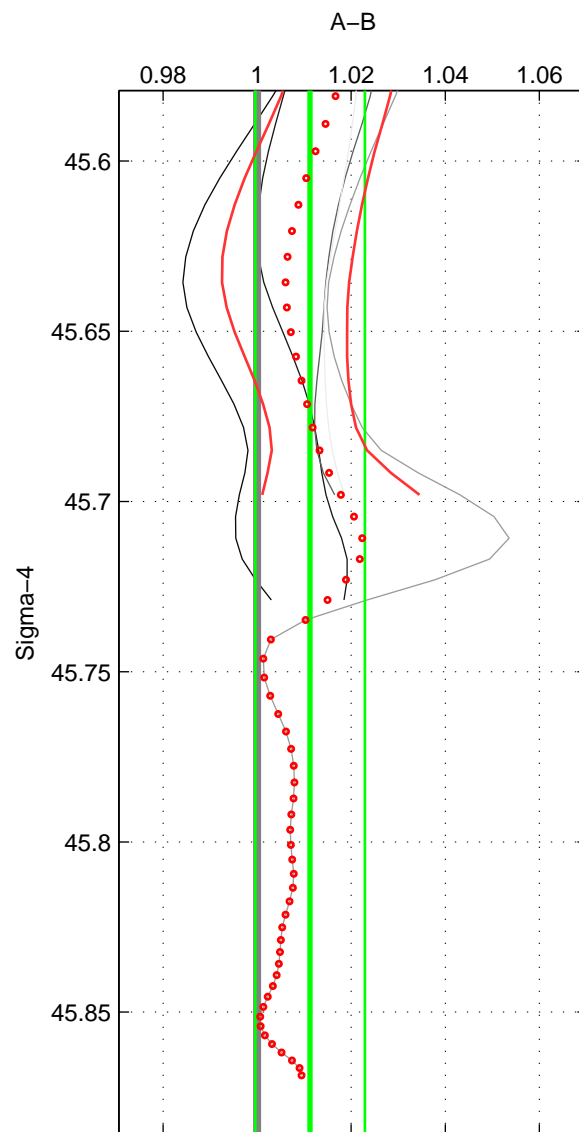

Cruise A (red). Date: Sep 2007 Cruisename: 612-49NZ20070904

Cruise B (blue). Date: May 1999 Cruisename: 687-49UP19990419

\*\*\* "Favourite" values are means of spaces 1 2.

	Offset	O.StDev	Ratio	R.Stdev	Rating
SIGMA:	1.809	1.889	1.011	0.012	3
THETA:	1.800	1.807	1.011	0.011	3
DEPTH:	3.164	2.222	1.020	0.013	2
FAV.:	1.805	1.848	1.011	0.011	3

Profiles of A: 5  
 Profiles of B: 3  
 Diff profs : 5  
 WMoffset (A-B): 1.8091  
 WMoffset stdev: 1.8892  
 WMratio (A/B): 1.0113  
 WMratio stdev: 0.011637

Quality (1-5): 3

Profiles of A: 5  
 Profiles of B: 3  
 Diff profs : 5  
 WMoffset (A-B): 1.8003  
 WMoffset stdev: 1.8074  
 WMratio (A/B): 1.0112  
 WMratio stdev: 0.01114

Quality (1-5): 3

Profiles of A: 5  
 Profiles of B: 3  
 Diff profs : 5  
 WMoffset (A-B): 3.1641  
 WMoffset stdev: 2.2218  
 WMratio (A/B): 1.0201  
 WMratio stdev: 0.01346

Quality (1-5): 2

Please note that statistics are bad.