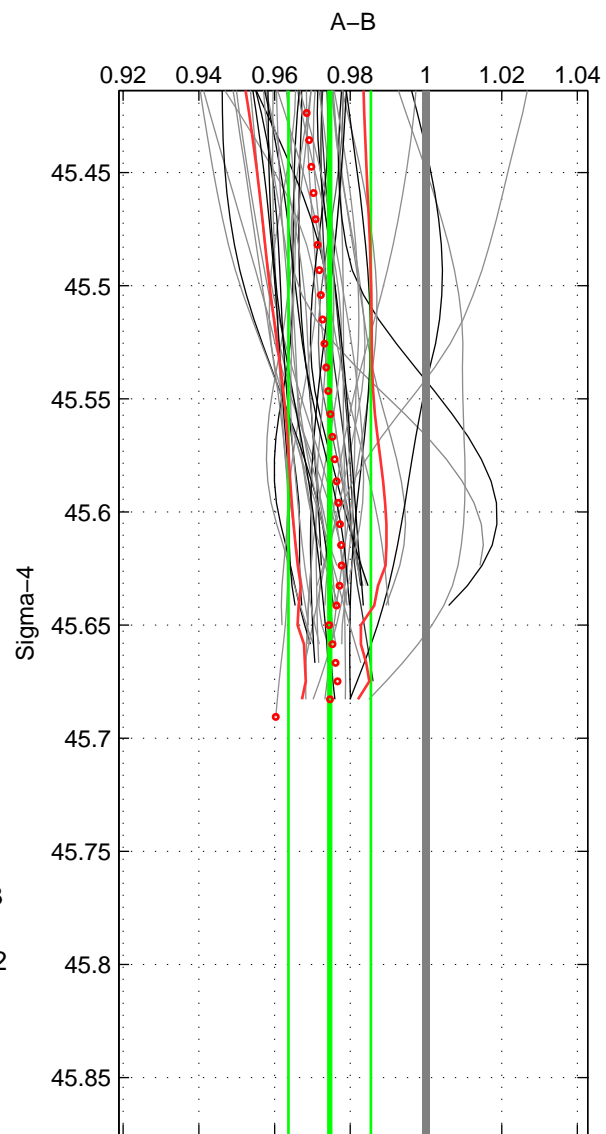

Cruise A (red). Date: Nov 2007 Cruisename: 675-49UF20071023

Cruise B (blue). Date: Feb 2008 Cruisename: 717-49UP20080122

*** "Favourite" values are means of spaces 1 2.

	Offset	O.StDev	Ratio	R.Stdev	Rating
SIGMA:	-3.536	1.515	0.975	0.011	5
THETA:	-3.628	1.467	0.974	0.011	5
DEPTH:	-3.368	0.074	0.975	0.001	3
FAV. :	-3.582	1.491	0.974	0.011	5

Profiles of A: 30
 Profiles of B: 17
 Diff profs : 47
 WMoffset (A-B): -3.5357
 WMoffset stdev: 1.5146
 WMratio (A/B): 0.97456
 WMratio stdev: 0.010873

Quality (1-5): 5

Profiles of A: 30
 Profiles of B: 17
 Diff profs : 47
 WMoffset (A-B): -3.6282
 WMoffset stdev: 1.4671
 WMratio (A/B): 0.97383
 WMratio stdev: 0.010581

Quality (1-5): 5

Profiles of A: 30
 Profiles of B: 17
 Diff profs : 47
 WMoffset (A-B): -3.3684
 WMoffset stdev: 0.07365
 WMratio (A/B): 0.97549
 WMratio stdev: 0.0010234

Quality (1-5): 3

Please note that statistics are bad.