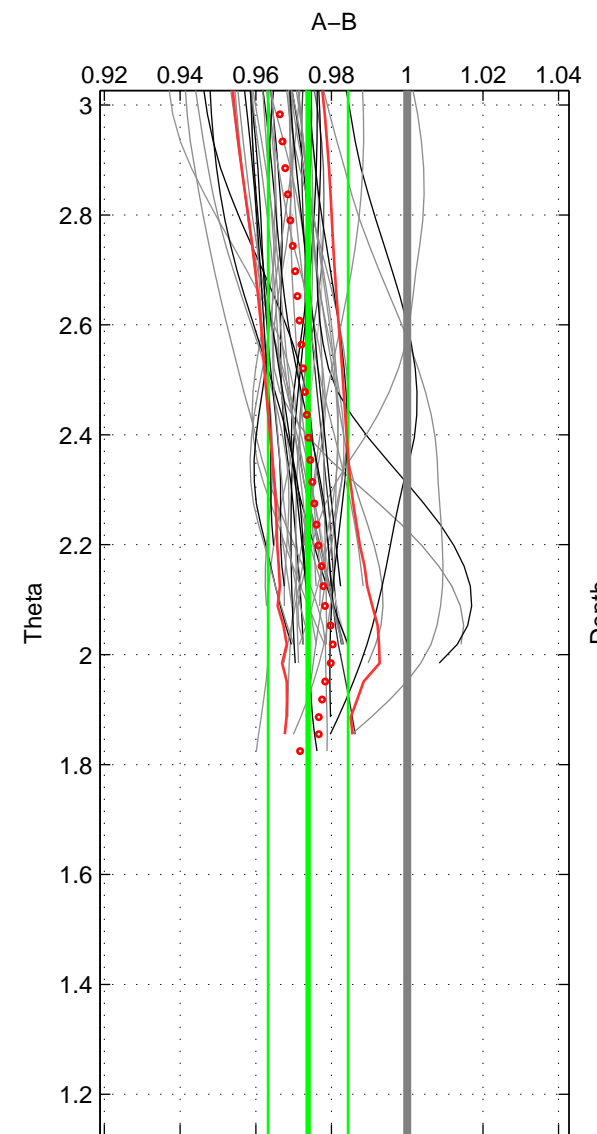

Cruise A (red). Date: Nov 2007 Cruisename: 675-49UF20071023

Cruise B (blue). Date: Feb 2008 Cruisename: 717-49UP20080122

*** "Favourite" values are means of spaces 1 2.

	Offset	O.StDev	Ratio	R.Stdev	Rating
SIGMA:	-3.536	1.515	0.975	0.011	5
THETA:	-3.628	1.467	0.974	0.011	5
DEPTH:	-3.368	0.074	0.975	0.001	3
FAV. :	-3.582	1.491	0.974	0.011	5

Profiles of A: 30
 Profiles of B: 17
 Diff profs : 47
 WMoffset (A-B): -3.5357
 WMoffset stdev: 1.5146
 WMratio (A/B): 0.97456
 WMratio stdev: 0.010873

Quality (1-5): 5

Profiles of A: 30
 Profiles of B: 17
 Diff profs : 47
 WMoffset (A-B): -3.6282
 WMoffset stdev: 1.4671
 WMratio (A/B): 0.97383
 WMratio stdev: 0.010581

Quality (1-5): 5

Profiles of A: 30
 Profiles of B: 17
 Diff profs : 47
 WMoffset (A-B): -3.3684
 WMoffset stdev: 0.07365
 WMratio (A/B): 0.97549
 WMratio stdev: 0.0010234

Quality (1-5): 3

Please note that statistics are bad.