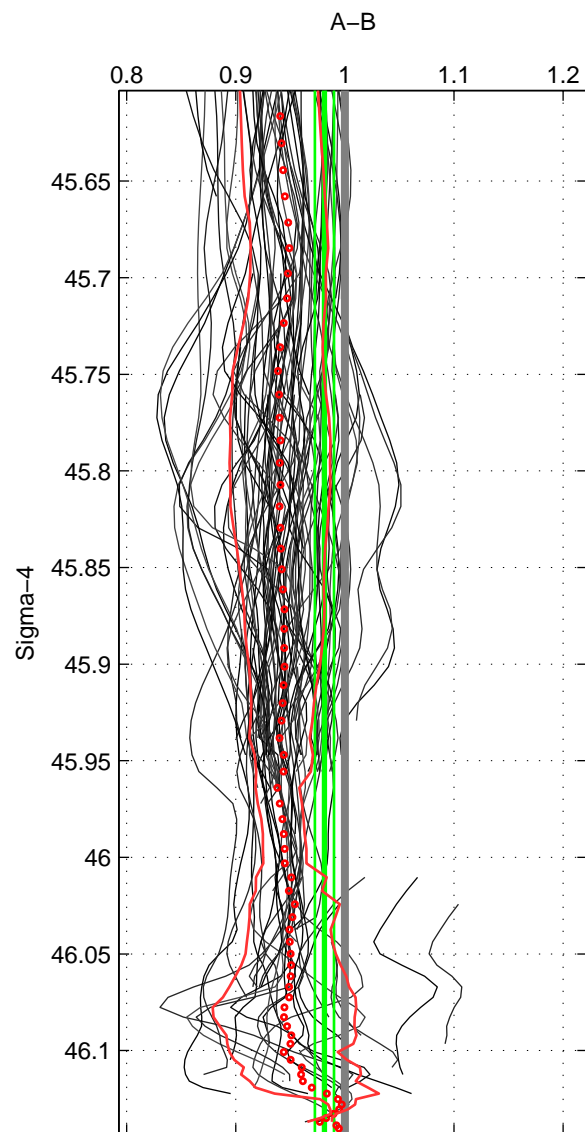

Cruise A (red). Date: Jan 1995 Cruisename: 331-09AR19941213
 Cruise B (blue). Date: Apr 2008 Cruisename: 339-09AR20080322

*** "Favourite" values are means of spaces 1 2 3.

	Offset	O.StDev	Ratio	R.Stdev	Rating
SIGMA:	-1.936	0.910	0.981	0.009	5
THETA:	-5.819	2.888	0.947	0.026	5
DEPTH:	-6.192	4.801	0.947	0.039	5
FAV. :	-4.649	2.866	0.958	0.025	5

Profiles of A: 44
 Profiles of B: 56
 Diff profs : 98
 WMoffset (A-B): -1.936
 WMoffset stdev: 0.90998
 WMratio (A/B): 0.98131
 WMratio stdev: 0.0087487

Quality (1-5): 5

Profiles of A: 44
 Profiles of B: 56
 Diff profs : 98
 WMoffset (A-B): -5.8186
 WMoffset stdev: 2.8877
 WMratio (A/B): 0.94673
 WMratio stdev: 0.026399

Quality (1-5): 5

Profiles of A: 44
 Profiles of B: 56
 Diff profs : 98
 WMoffset (A-B): -6.1919
 WMoffset stdev: 4.8011
 WMratio (A/B): 0.94691
 WMratio stdev: 0.03882

Quality (1-5): 5