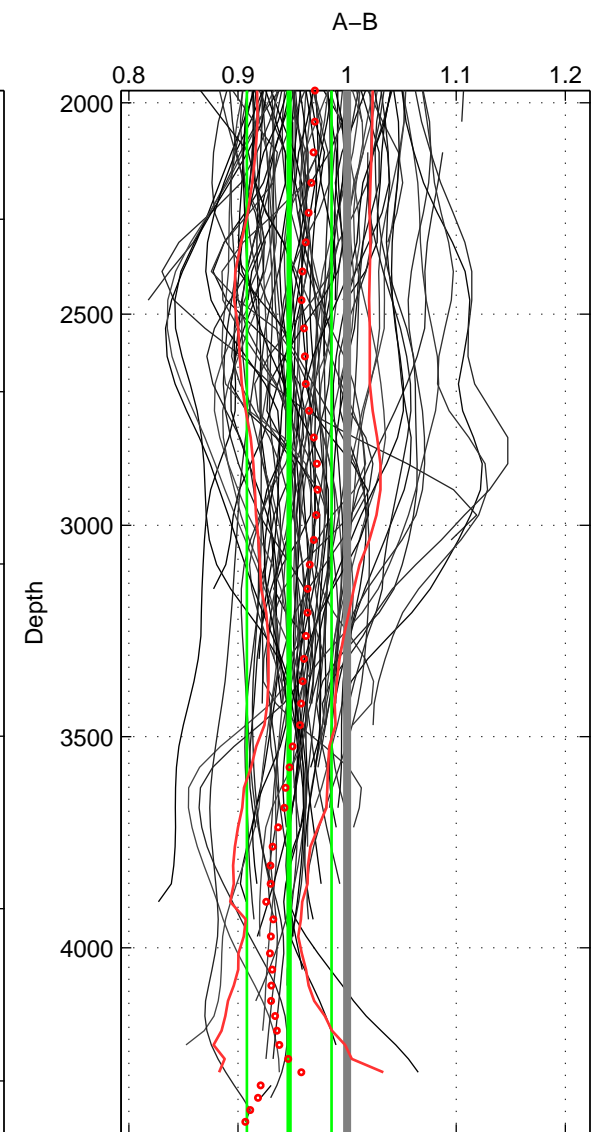

Cruise A (red). Date: Jan 1995 Cruisename: 331-09AR19941213
 Cruise B (blue). Date: Apr 2008 Cruisename: 339-09AR20080322

*** "Favourite" values are means of spaces 1 2 3.

	Offset	O.StDev	Ratio	R.Stdev	Rating
SIGMA:	-1.936	0.910	0.981	0.009	5
THETA:	-5.819	2.888	0.947	0.026	5
DEPTH:	-6.192	4.801	0.947	0.039	5
FAV. :	-4.649	2.866	0.958	0.025	5

Profiles of A: 44
 Profiles of B: 56
 Diff profs : 98
 WMoffset (A-B): -1.936
 WMoffset stdev: 0.90998
 WMratio (A/B): 0.98131
 WMratio stdev: 0.0087487

Quality (1-5): 5

Profiles of A: 44
 Profiles of B: 56
 Diff profs : 98
 WMoffset (A-B): -5.8186
 WMoffset stdev: 2.8877
 WMratio (A/B): 0.94673
 WMratio stdev: 0.026399

Quality (1-5): 5

Profiles of A: 44
 Profiles of B: 56
 Diff profs : 98
 WMoffset (A-B): -6.1919
 WMoffset stdev: 4.8011
 WMratio (A/B): 0.94691
 WMratio stdev: 0.03882

Quality (1-5): 5