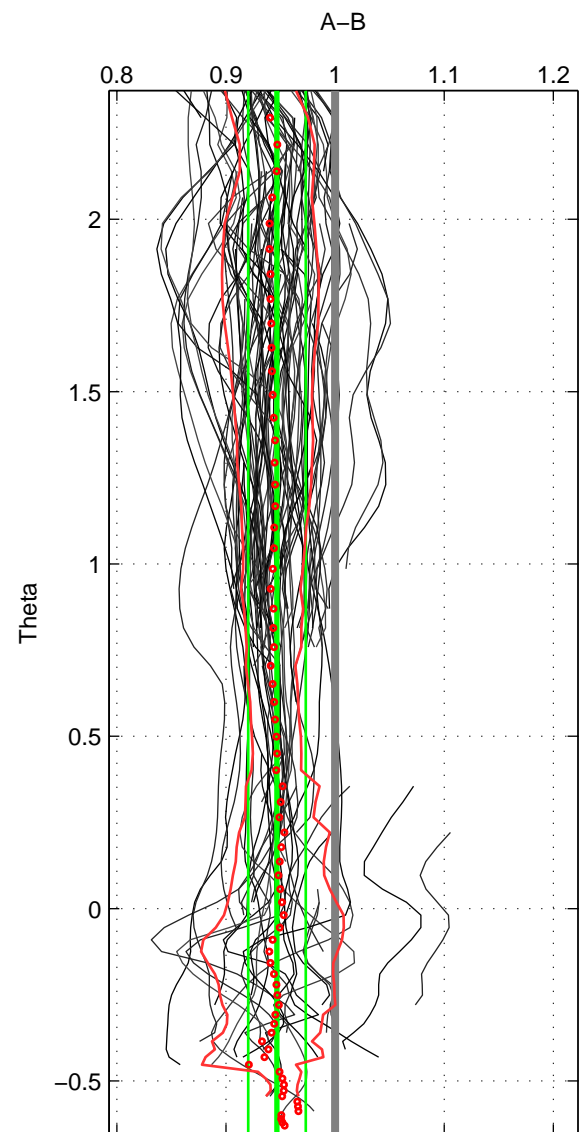

Cruise A (red). Date: Jan 1995 Cruisename: 331-09AR19941213
 Cruise B (blue). Date: Apr 2008 Cruisename: 339-09AR20080322

*** "Favourite" values are means of spaces 1 2 3.

	Offset	O.StDev	Ratio	R.Stdev	Rating
SIGMA:	-1.936	0.910	0.981	0.009	5
THETA:	-5.819	2.888	0.947	0.026	5
DEPTH:	-6.192	4.801	0.947	0.039	5
FAV. :	-4.649	2.866	0.958	0.025	5

Profiles of A: 44
 Profiles of B: 56
 Diff profs : 98
 WMoffset (A-B): -1.936
 WMoffset stdev: 0.90998
 WMratio (A/B): 0.98131
 WMratio stdev: 0.0087487

Quality (1-5): 5

Profiles of A: 44
 Profiles of B: 56
 Diff profs : 98
 WMoffset (A-B): -5.8186
 WMoffset stdev: 2.8877
 WMratio (A/B): 0.94673
 WMratio stdev: 0.026399

Quality (1-5): 5

Profiles of A: 44
 Profiles of B: 56
 Diff profs : 98
 WMoffset (A-B): -6.1919
 WMoffset stdev: 4.8011
 WMratio (A/B): 0.94691
 WMratio stdev: 0.03882

Quality (1-5): 5