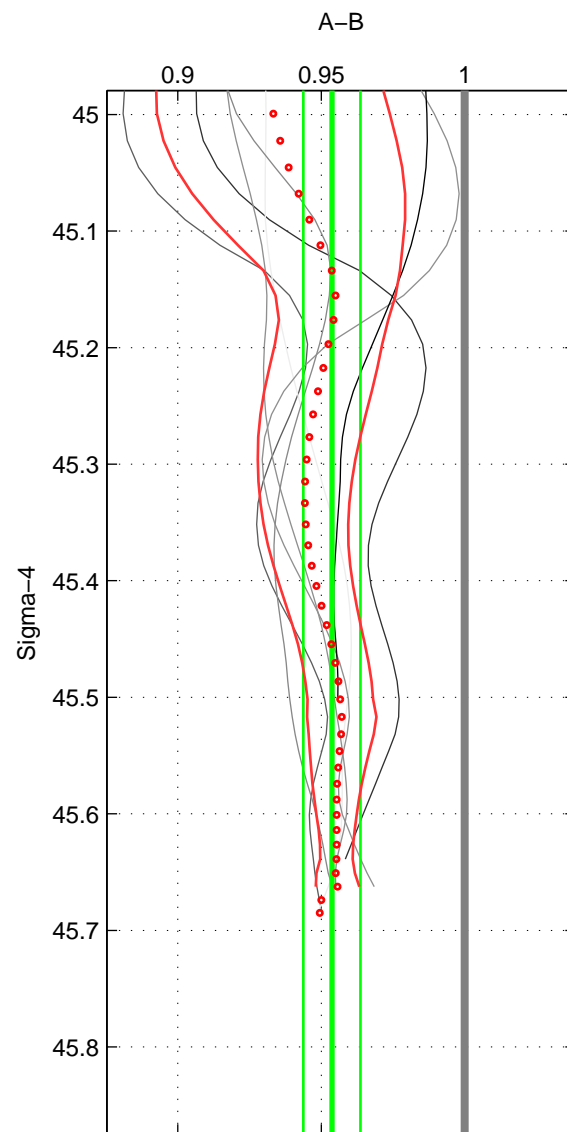

Cruise A (red). Date: Jan 1997 Cruisename: 680-49UP19970121

Cruise B (blue). Date: Feb 2008 Cruisename: 717-49UP20080122

\*\*\* "Favourite" values are those of space 1.

	Offset	O.StDev	Ratio	R.Stdev	Rating
SIGMA:	-6.219	1.424	0.954	0.010	5
THETA:	-6.332	1.113	0.954	0.007	4
DEPTH:	-5.980	0.708	0.957	0.004	3
FAV. :	-6.219	1.424	0.954	0.010	5

Profiles of A: 6  
 Profiles of B: 16  
 Diff profs : 7  
 WMoffset (A-B): -6.2192  
 WMoffset stdev: 1.4238  
 WMratio (A/B): 0.95372  
 WMratio stdev: 0.0099729

Quality (1-5): 5

Profiles of A: 6  
 Profiles of B: 16  
 Diff profs : 7  
 WMoffset (A-B): -6.3319  
 WMoffset stdev: 1.1126  
 WMratio (A/B): 0.9545  
 WMratio stdev: 0.0073712

Quality (1-5): 4

Profiles of A: 6  
 Profiles of B: 16  
 Diff profs : 7  
 WMoffset (A-B): -5.9795  
 WMoffset stdev: 0.7078  
 WMratio (A/B): 0.95685  
 WMratio stdev: 0.0042167

Quality (1-5): 3

Please note that statistics are bad.