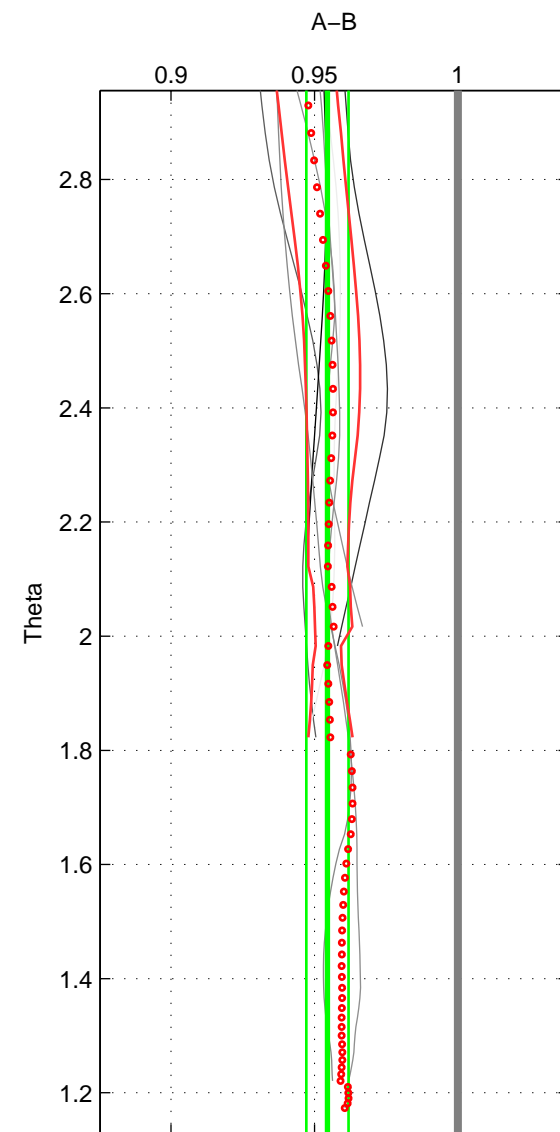

Cruise A (red). Date: Jan 1997 Cruisename: 680-49UP19970121

Cruise B (blue). Date: Feb 2008 Cruisename: 717-49UP20080122

\*\*\* "Favourite" values are those of space 1.

	Offset	O.StDev	Ratio	R.Stdev	Rating
SIGMA:	-6.219	1.424	0.954	0.010	5
THETA:	-6.332	1.113	0.954	0.007	4
DEPTH:	-5.980	0.708	0.957	0.004	3
FAV. :	-6.219	1.424	0.954	0.010	5

Profiles of A: 6  
 Profiles of B: 16  
 Diff profs : 7  
 WMoffset (A-B): -6.2192  
 WMoffset stdev: 1.4238  
 WMratio (A/B): 0.95372  
 WMratio stdev: 0.0099729

Quality (1-5): 5

Profiles of A: 6  
 Profiles of B: 16  
 Diff profs : 7  
 WMoffset (A-B): -6.3319  
 WMoffset stdev: 1.1126  
 WMratio (A/B): 0.9545  
 WMratio stdev: 0.0073712

Quality (1-5): 4

Profiles of A: 6  
 Profiles of B: 16  
 Diff profs : 7  
 WMoffset (A-B): -5.9795  
 WMoffset stdev: 0.7078  
 WMratio (A/B): 0.95685  
 WMratio stdev: 0.0042167

Quality (1-5): 3

Please note that statistics are bad.