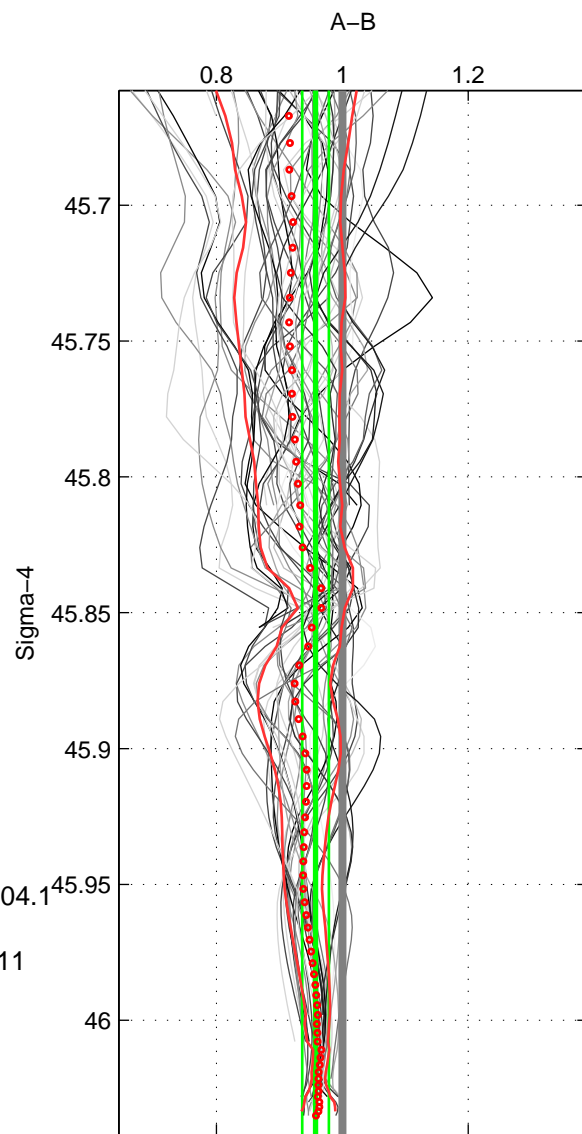

Cruise A (red). Date: Aug 1993 Cruisename: 251-33MW19930704.1
 Cruise B (blue). Date: Feb 2005 Cruisename: 254-33RO20050111

*** "Favourite" values are means of spaces 1 2 3.

	Offset	O.StDev	Ratio	R.Stdev	Rating
SIGMA:	-3.336	1.978	0.957	0.021	5
THETA:	-3.220	1.771	0.966	0.016	5
DEPTH:	-3.085	2.202	0.965	0.023	5
FAV. :	-3.214	1.984	0.963	0.020	5

Profiles of A: 9
 Profiles of B: 10
 Diff profs : 49
 WMoffset (A-B): -3.3356
 WMoffset stdev: 1.9783
 WMratio (A/B): 0.95724
 WMratio stdev: 0.021236

Quality (1-5): 5

Profiles of A: 9
 Profiles of B: 10
 Diff profs : 49
 WMoffset (A-B): -3.2204
 WMoffset stdev: 1.7711
 WMratio (A/B): 0.96555
 WMratio stdev: 0.016431

Quality (1-5): 5

Profiles of A: 9
 Profiles of B: 10
 Diff profs : 49
 WMoffset (A-B): -3.0846
 WMoffset stdev: 2.2021
 WMratio (A/B): 0.96537
 WMratio stdev: 0.02253

Quality (1-5): 5