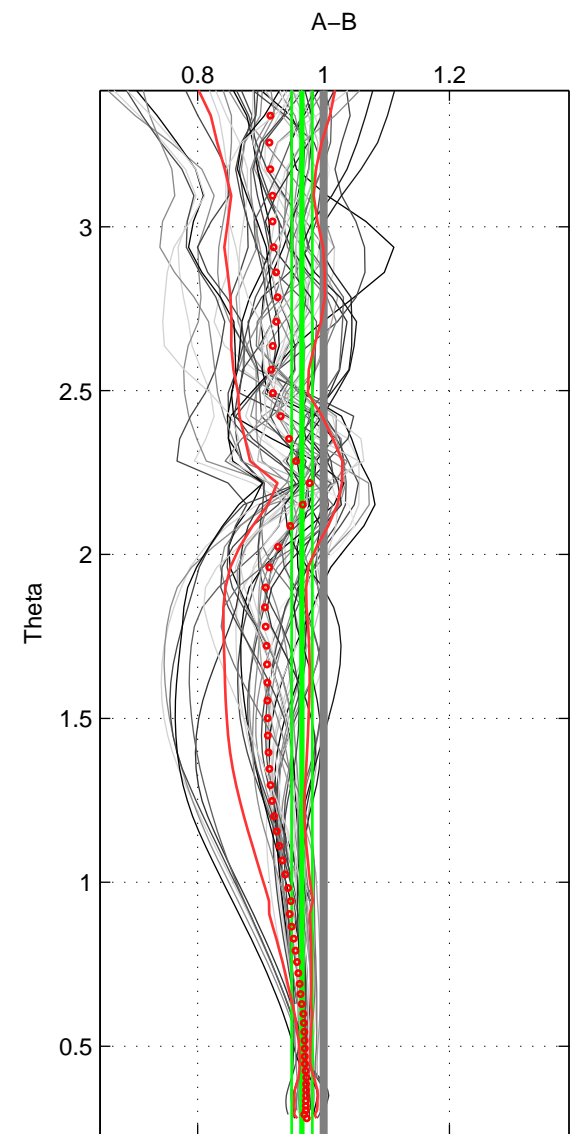

Cruise A (red). Date: Aug 1993 Cruisename: 251-33MW19930704.1
 Cruise B (blue). Date: Feb 2005 Cruisename: 254-33RO20050111

*** "Favourite" values are means of spaces 1 2 3.

	Offset	O.StDev	Ratio	R.Stdev	Rating
SIGMA:	-3.336	1.978	0.957	0.021	5
THETA:	-3.220	1.771	0.966	0.016	5
DEPTH:	-3.085	2.202	0.965	0.023	5
FAV. :	-3.214	1.984	0.963	0.020	5

Profiles of A: 9
 Profiles of B: 10
 Diff profs : 49
 WMoffset (A-B): -3.3356
 WMoffset stdev: 1.9783
 WMratio (A/B): 0.95724
 WMratio stdev: 0.021236

Quality (1-5): 5

Profiles of A: 9
 Profiles of B: 10
 Diff profs : 49
 WMoffset (A-B): -3.2204
 WMoffset stdev: 1.7711
 WMratio (A/B): 0.96555
 WMratio stdev: 0.016431

Quality (1-5): 5

Profiles of A: 9
 Profiles of B: 10
 Diff profs : 49
 WMoffset (A-B): -3.0846
 WMoffset stdev: 2.2021
 WMratio (A/B): 0.96537
 WMratio stdev: 0.02253

Quality (1-5): 5