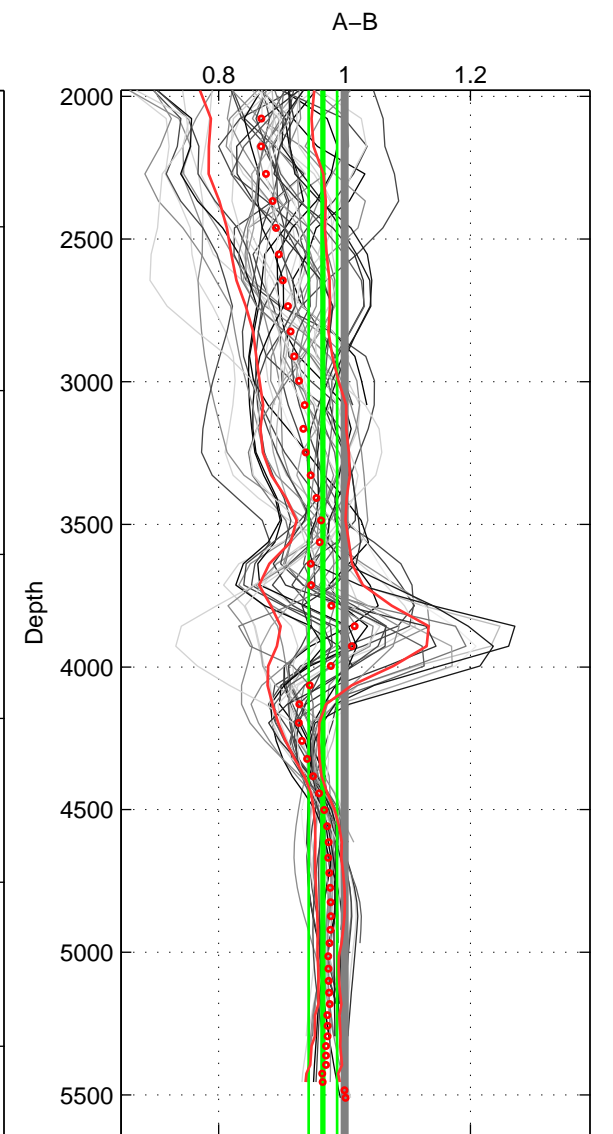

Cruise A (red). Date: Aug 1993 Cruisename: 251-33MW19930704.1
 Cruise B (blue). Date: Feb 2005 Cruisename: 254-33RO20050111

*** "Favourite" values are means of spaces 1 2 3.

	Offset	O.StDev	Ratio	R.Stdev	Rating
SIGMA:	-3.336	1.978	0.957	0.021	5
THETA:	-3.220	1.771	0.966	0.016	5
DEPTH:	-3.085	2.202	0.965	0.023	5
FAV. :	-3.214	1.984	0.963	0.020	5

Profiles of A: 9
 Profiles of B: 10
 Diff profs : 49
 WMoffset (A-B): -3.3356
 WMoffset stdev: 1.9783
 WMratio (A/B): 0.95724
 WMratio stdev: 0.021236

Quality (1-5): 5

Profiles of A: 9
 Profiles of B: 10
 Diff profs : 49
 WMoffset (A-B): -3.2204
 WMoffset stdev: 1.7711
 WMratio (A/B): 0.96555
 WMratio stdev: 0.016431

Quality (1-5): 5

Profiles of A: 9
 Profiles of B: 10
 Diff profs : 49
 WMoffset (A-B): -3.0846
 WMoffset stdev: 2.2021
 WMratio (A/B): 0.96537
 WMratio stdev: 0.02253

Quality (1-5): 5