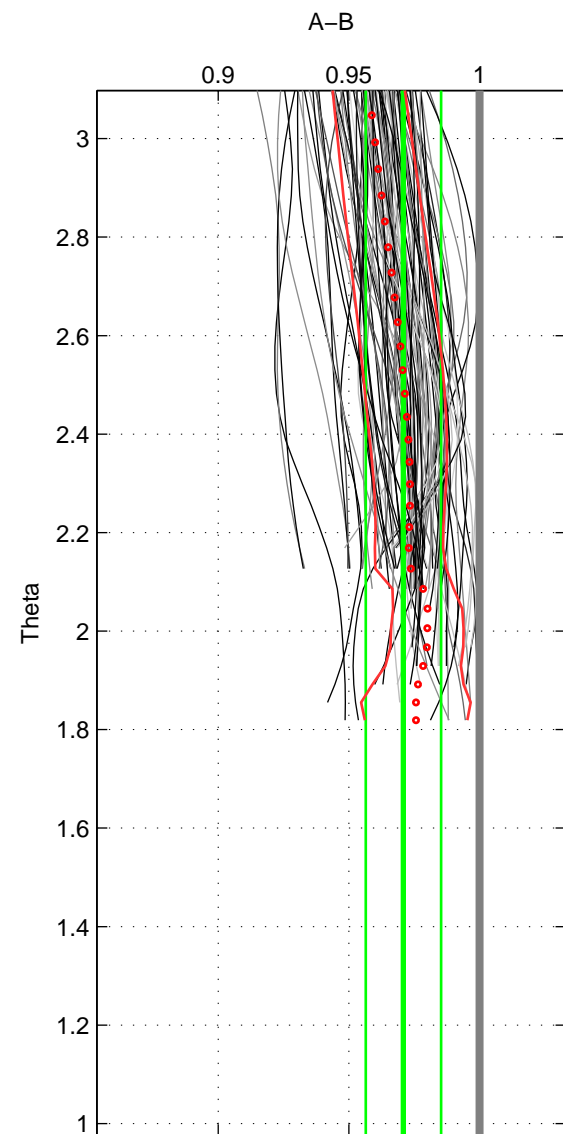

Cruise A (red). Date: Feb 2006 Cruisename: 710-49UP20060113
 Cruise B (blue). Date: Feb 2007 Cruisename: 714-49UP20070118

*** "Favourite" values are means of spaces 1 2.

	Offset	O.StDev	Ratio	R.Stdev	Rating
SIGMA:	-4.451	1.860	0.968	0.013	5
THETA:	-4.094	1.954	0.971	0.014	5
DEPTH:	-4.855	0.697	0.964	0.006	3
FAV. :	-4.272	1.907	0.969	0.014	5

Profiles of A: 18
 Profiles of B: 44
 Diff profs : 31
 WMoffset (A-B): -4.4512
 WMoffset stdev: 1.8598
 WMratio (A/B): 0.96781
 WMratio stdev: 0.012968

Quality (1-5): 5

Profiles of A: 51
 Profiles of B: 44
 Diff profs : 96
 WMoffset (A-B): -4.0936
 WMoffset stdev: 1.9543
 WMratio (A/B): 0.9708
 WMratio stdev: 0.014414

Quality (1-5): 5

Profiles of A: 51
 Profiles of B: 44
 Diff profs : 96
 WMoffset (A-B): -4.8547
 WMoffset stdev: 0.6974
 WMratio (A/B): 0.96406
 WMratio stdev: 0.0064685

Quality (1-5): 3

Please note that statistics are bad.