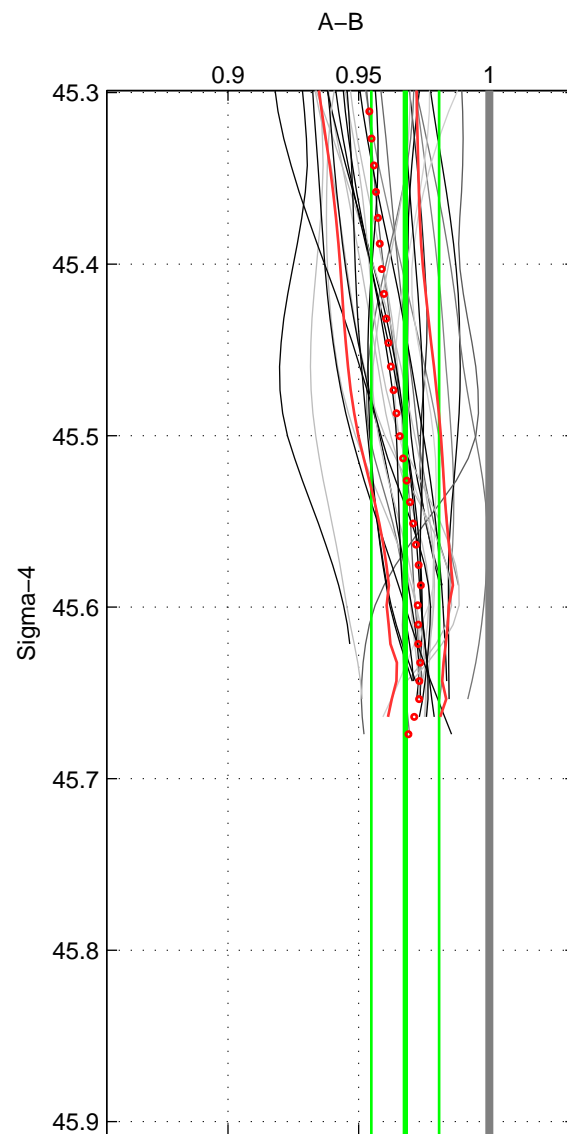

Cruise A (red). Date: Feb 2006 Cruisename: 710-49UP20060113
 Cruise B (blue). Date: Feb 2007 Cruisename: 714-49UP20070118

*** "Favourite" values are means of spaces 1 2.

	Offset	O.StDev	Ratio	R.Stdev	Rating
SIGMA:	-4.451	1.860	0.968	0.013	5
THETA:	-4.094	1.954	0.971	0.014	5
DEPTH:	-4.855	0.697	0.964	0.006	3
FAV. :	-4.272	1.907	0.969	0.014	5

Profiles of A: 18
 Profiles of B: 44
 Diff profs : 31
 WMoffset (A-B): -4.4512
 WMoffset stdev: 1.8598
 WMratio (A/B): 0.96781
 WMratio stdev: 0.012968

Quality (1-5): 5

Profiles of A: 51
 Profiles of B: 44
 Diff profs : 96
 WMoffset (A-B): -4.0936
 WMoffset stdev: 1.9543
 WMratio (A/B): 0.9708
 WMratio stdev: 0.014414

Quality (1-5): 5

Profiles of A: 51
 Profiles of B: 44
 Diff profs : 96
 WMoffset (A-B): -4.8547
 WMoffset stdev: 0.6974
 WMratio (A/B): 0.96406
 WMratio stdev: 0.0064685

Quality (1-5): 3

Please note that statistics are bad.