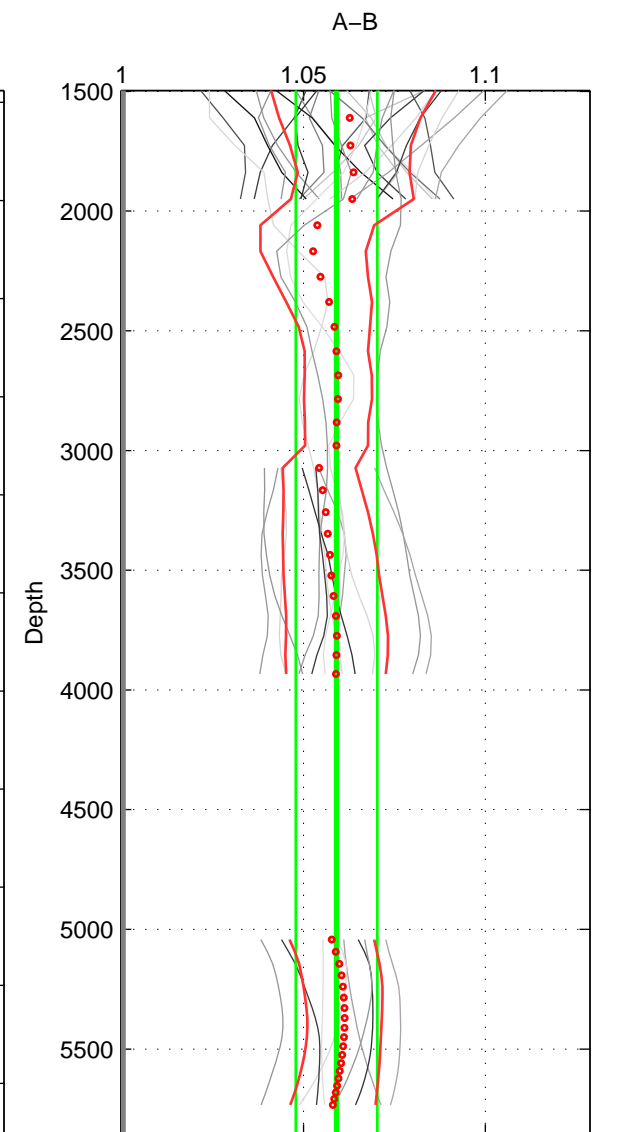

Cruise A (red). Date: Aug 1985 Cruisename: 496-325019850804

Cruise B (blue). Date: May 1999 Cruisename: 687-49UP19990419

*** "Favourite" values are means of spaces 1 2 3.

	Offset	O.StDev	Ratio	R.Stdev	Rating
SIGMA:	8.715	2.186	1.056	0.014	5
THETA:	8.836	1.978	1.058	0.013	5
DEPTH:	8.831	1.659	1.059	0.011	5
FAV.:	8.794	1.941	1.058	0.013	5

Profiles of A: 20
 Profiles of B: 6
 Diff profs: 27
 WMoffset (A-B): 8.7151
 WMoffset stdev: 2.186
 WMratio (A/B): 1.0561
 WMratio stdev: 0.014126

Quality (1-5): 5

Profiles of A: 20
 Profiles of B: 6
 Diff profs: 28
 WMoffset (A-B): 8.8357
 WMoffset stdev: 1.9785
 WMratio (A/B): 1.0581
 WMratio stdev: 0.01321

Quality (1-5): 5

Profiles of A: 20
 Profiles of B: 6
 Diff profs: 27
 WMoffset (A-B): 8.831
 WMoffset stdev: 1.659
 WMratio (A/B): 1.0591
 WMratio stdev: 0.011241

Quality (1-5): 5