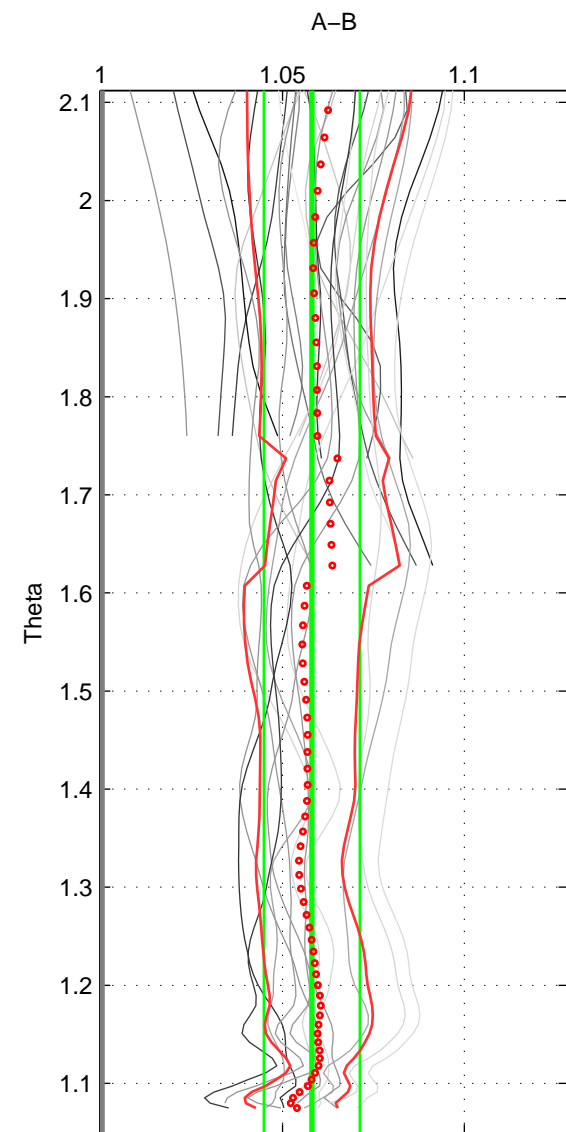

Cruise A (red). Date: Aug 1985 Cruisename: 496-325019850804

Cruise B (blue). Date: May 1999 Cruisename: 687-49UP19990419

*** "Favourite" values are means of spaces 1 2 3.

	Offset	O.StDev	Ratio	R.Stdev	Rating
SIGMA:	8.715	2.186	1.056	0.014	5
THETA:	8.836	1.978	1.058	0.013	5
DEPTH:	8.831	1.659	1.059	0.011	5
FAV.:	8.794	1.941	1.058	0.013	5

Profiles of A: 20
 Profiles of B: 6
 Diff profs: 27
 WMoffset (A-B): 8.7151
 WMoffset stdev: 2.186
 WMratio (A/B): 1.0561
 WMratio stdev: 0.014126

Quality (1-5): 5

Profiles of A: 20
 Profiles of B: 6
 Diff profs: 28
 WMoffset (A-B): 8.8357
 WMoffset stdev: 1.9785
 WMratio (A/B): 1.0581
 WMratio stdev: 0.01321

Quality (1-5): 5

Profiles of A: 20
 Profiles of B: 6
 Diff profs: 27
 WMoffset (A-B): 8.831
 WMoffset stdev: 1.659
 WMratio (A/B): 1.0591
 WMratio stdev: 0.011241

Quality (1-5): 5