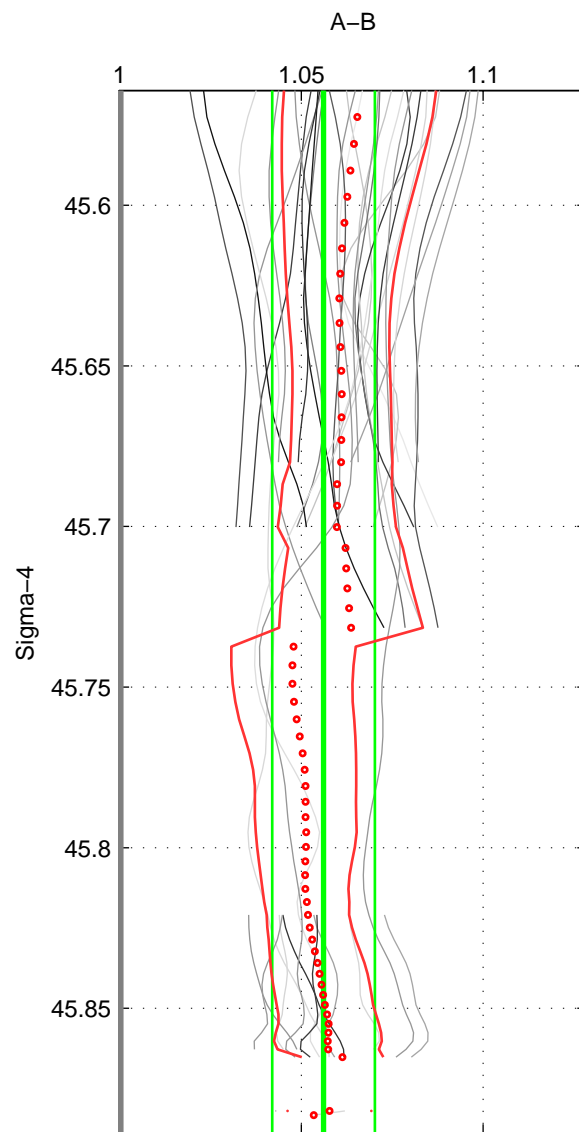

Cruise A (red). Date: Aug 1985 Cruisename: 496-325019850804

Cruise B (blue). Date: May 1999 Cruisename: 687-49UP19990419

*** "Favourite" values are means of spaces 1 2 3.

	Offset	O.StDev	Ratio	R.Stdev	Rating
SIGMA:	8.715	2.186	1.056	0.014	5
THETA:	8.836	1.978	1.058	0.013	5
DEPTH:	8.831	1.659	1.059	0.011	5
FAV.:	8.794	1.941	1.058	0.013	5

Profiles of A: 20
 Profiles of B: 6
 Diff profs: 27
 WMoffset (A-B): 8.7151
 WMoffset stdev: 2.186
 WMratio (A/B): 1.0561
 WMratio stdev: 0.014126

Quality (1-5): 5

Profiles of A: 20
 Profiles of B: 6
 Diff profs: 28
 WMoffset (A-B): 8.8357
 WMoffset stdev: 1.9785
 WMratio (A/B): 1.0581
 WMratio stdev: 0.01321

Quality (1-5): 5

Profiles of A: 20
 Profiles of B: 6
 Diff profs: 27
 WMoffset (A-B): 8.831
 WMoffset stdev: 1.659
 WMratio (A/B): 1.0591
 WMratio stdev: 0.011241

Quality (1-5): 5