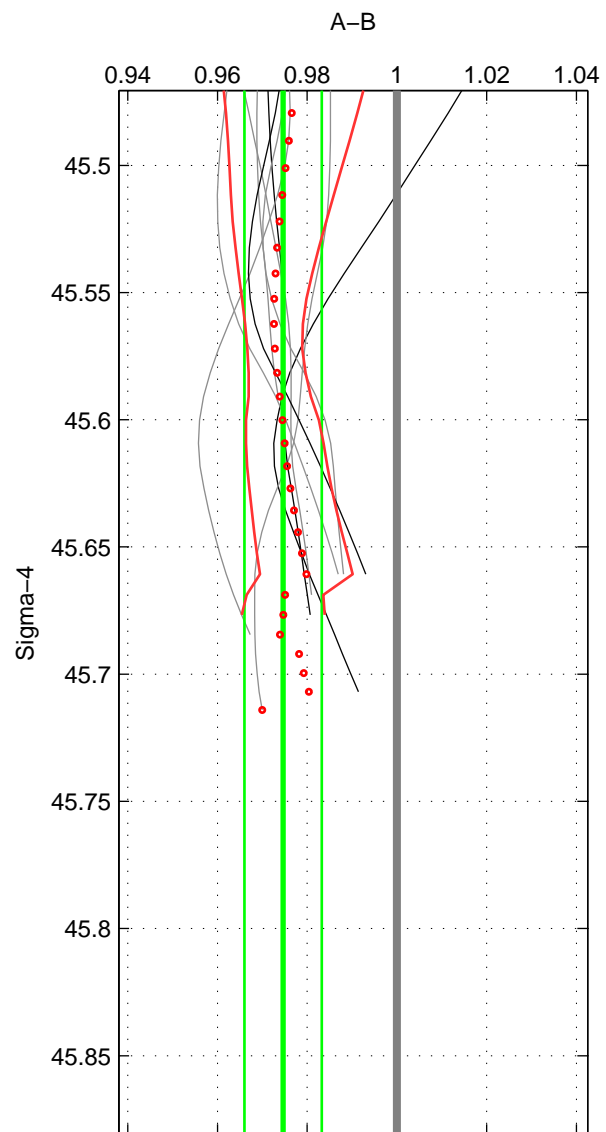

Cruise A (red). Date: Oct 1998 Cruisename: 686-49UP19980916

Cruise B (blue). Date: Jun 2004 Cruisename: 703-49UP20040608

\*\*\* "Favourite" values are means of spaces 1 2.

	Offset	O.StDev	Ratio	R.Stdev	Rating
SIGMA:	-4.083	1.369	0.975	0.009	4
THETA:	-3.779	1.663	0.976	0.011	4
DEPTH:	-3.536	0.218	0.978	0.001	3
FAV. :	-3.931	1.516	0.975	0.010	4

Profiles of A: 14  
 Profiles of B: 4  
 Diff profs : 9  
 WMoffset (A-B): -4.0825  
 WMoffset stdev: 1.3691  
 WMratio (A/B): 0.97461  
 WMratio stdev: 0.0086203

Quality (1-5): 4

Profiles of A: 14  
 Profiles of B: 11  
 Diff profs : 24  
 WMoffset (A-B): -3.7792  
 WMoffset stdev: 1.663  
 WMratio (A/B): 0.97604  
 WMratio stdev: 0.010576

Quality (1-5): 4

Profiles of A: 14  
 Profiles of B: 11  
 Diff profs : 24  
 WMoffset (A-B): -3.5364  
 WMoffset stdev: 0.21782  
 WMratio (A/B): 0.9779  
 WMratio stdev: 0.0013752

Quality (1-5): 3

Please note that statistics are bad.