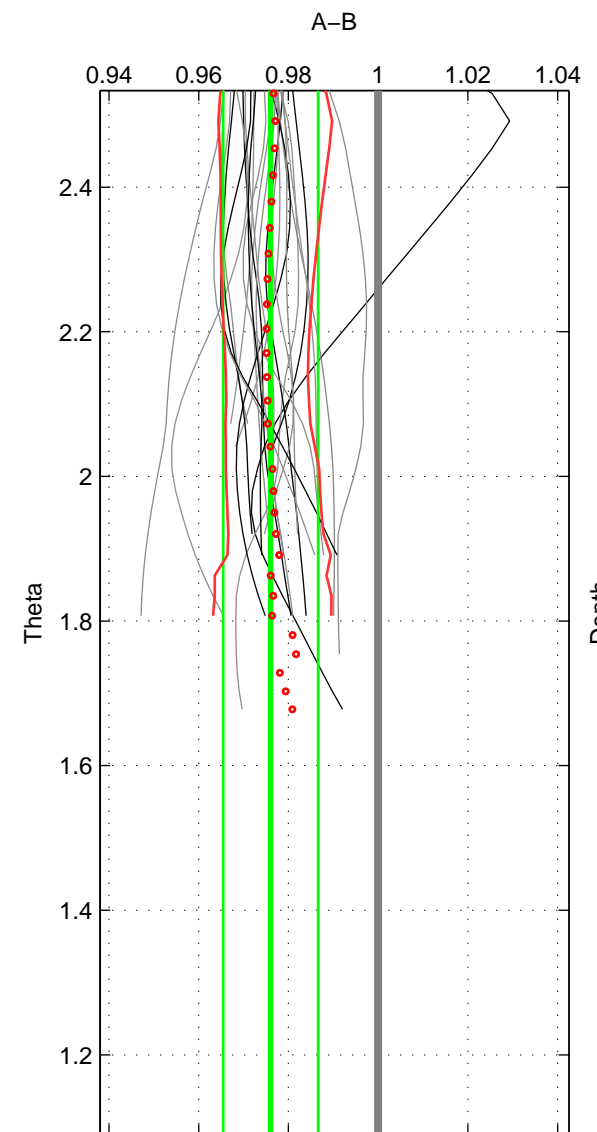

Cruise A (red). Date: Oct 1998 Cruisename: 686-49UP19980916

Cruise B (blue). Date: Jun 2004 Cruisename: 703-49UP20040608

\*\*\* "Favourite" values are means of spaces 1 2.

	Offset	O.StDev	Ratio	R.Stdev	Rating
SIGMA:	-4.083	1.369	0.975	0.009	4
THETA:	-3.779	1.663	0.976	0.011	4
DEPTH:	-3.536	0.218	0.978	0.001	3
FAV. :	-3.931	1.516	0.975	0.010	4

Profiles of A: 14  
 Profiles of B: 4  
 Diff profs : 9  
 WMoffset (A-B): -4.0825  
 WMoffset stdev: 1.3691  
 WMratio (A/B): 0.97461  
 WMratio stdev: 0.0086203

Quality (1-5): 4

Profiles of A: 14  
 Profiles of B: 11  
 Diff profs : 24  
 WMoffset (A-B): -3.7792  
 WMoffset stdev: 1.663  
 WMratio (A/B): 0.97604  
 WMratio stdev: 0.010576

Quality (1-5): 4

Profiles of A: 14  
 Profiles of B: 11  
 Diff profs : 24  
 WMoffset (A-B): -3.5364  
 WMoffset stdev: 0.21782  
 WMratio (A/B): 0.9779  
 WMratio stdev: 0.0013752

Quality (1-5): 3

Please note that statistics are bad.