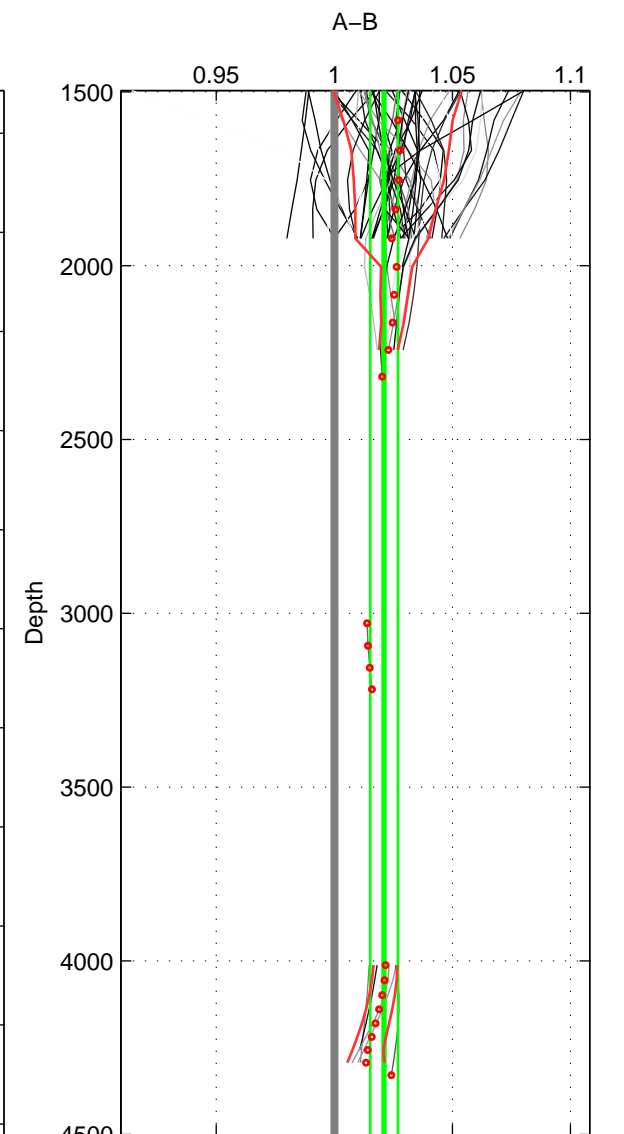

Cruise A (red). Date: Jul 2005 Cruisename: 669-49UF20050615

Cruise B (blue). Date: Feb 2004 Cruisename: 702-49UP20040114

*** "Favourite" values are means of spaces 1 2.

	Offset	O.StDev	Ratio	R.Stdev	Rating
SIGMA:	2.303	0.576	1.017	0.005	5
THETA:	2.536	0.606	1.019	0.004	5
DEPTH:	2.773	0.762	1.021	0.006	4
FAV.:	2.420	0.591	1.018	0.005	5

Profiles of A: 45
 Profiles of B: 41
 Diff profs : 65
 WMoffset (A-B): 2.3034
 WMoffset stdev: 0.57584
 WMratio (A/B): 1.0174
 WMratio stdev: 0.0045249

Quality (1-5): 5

Profiles of A: 45
 Profiles of B: 41
 Diff profs : 65
 WMoffset (A-B): 2.536
 WMoffset stdev: 0.60645
 WMratio (A/B): 1.0186
 WMratio stdev: 0.0044956

Quality (1-5): 5

Profiles of A: 45
 Profiles of B: 41
 Diff profs : 65
 WMoffset (A-B): 2.7732
 WMoffset stdev: 0.76155
 WMratio (A/B): 1.0211
 WMratio stdev: 0.0059169

Quality (1-5): 4