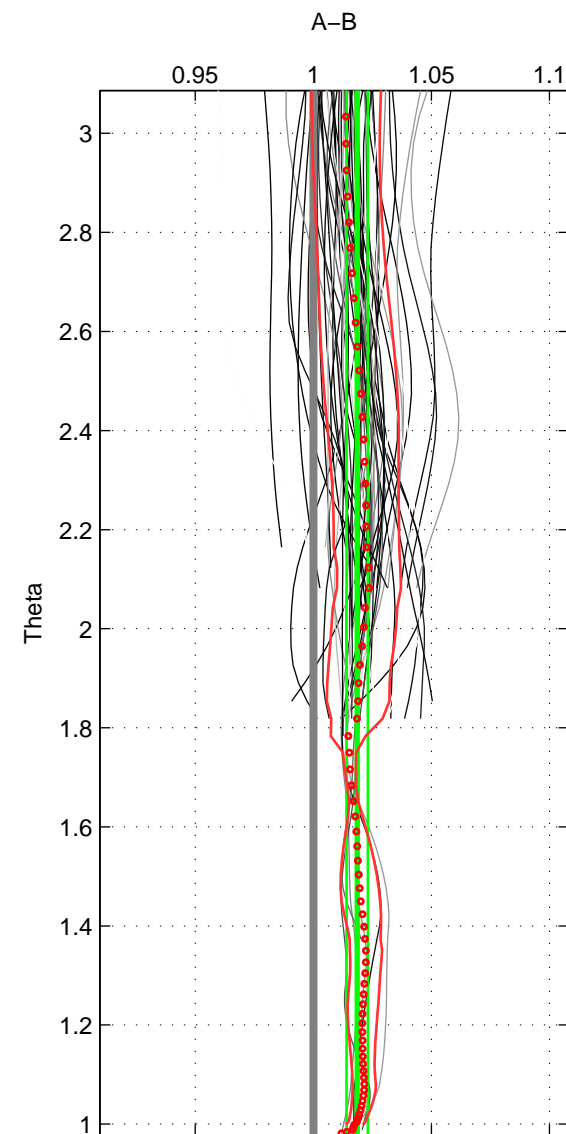

Cruise A (red). Date: Jul 2005 Cruisename: 669-49UF20050615

Cruise B (blue). Date: Feb 2004 Cruisename: 702-49UP20040114

*** "Favourite" values are means of spaces 1 2.

	Offset	O.StDev	Ratio	R.Stdev	Rating
SIGMA:	2.303	0.576	1.017	0.005	5
THETA:	2.536	0.606	1.019	0.004	5
DEPTH:	2.773	0.762	1.021	0.006	4
FAV.:	2.420	0.591	1.018	0.005	5

Profiles of A: 45
 Profiles of B: 41
 Diff profs : 65
 WMoffset (A-B): 2.3034
 WMoffset stdev: 0.57584
 WMratio (A/B): 1.0174
 WMratio stdev: 0.0045249

Quality (1-5): 5

Profiles of A: 45
 Profiles of B: 41
 Diff profs : 65
 WMoffset (A-B): 2.536
 WMoffset stdev: 0.60645
 WMratio (A/B): 1.0186
 WMratio stdev: 0.0044956

Quality (1-5): 5

Profiles of A: 45
 Profiles of B: 41
 Diff profs : 65
 WMoffset (A-B): 2.7732
 WMoffset stdev: 0.76155
 WMratio (A/B): 1.0211
 WMratio stdev: 0.0059169

Quality (1-5): 4