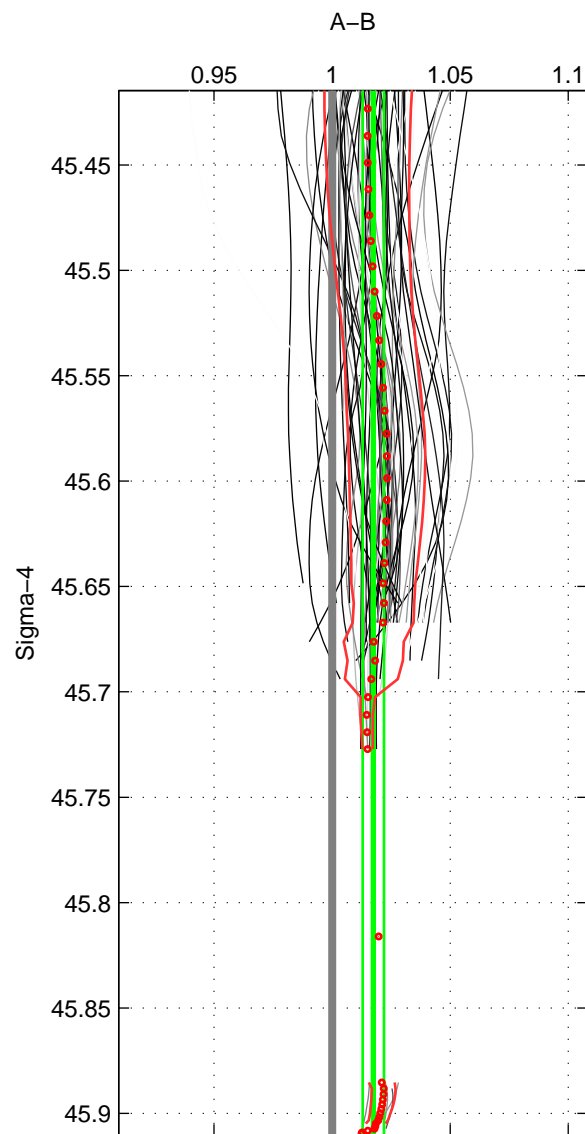

Cruise A (red). Date: Jul 2005 Cruisename: 669-49UF20050615

Cruise B (blue). Date: Feb 2004 Cruisename: 702-49UP20040114

*** "Favourite" values are means of spaces 1 2.

	Offset	O.StDev	Ratio	R.Stdev	Rating
SIGMA:	2.303	0.576	1.017	0.005	5
THETA:	2.536	0.606	1.019	0.004	5
DEPTH:	2.773	0.762	1.021	0.006	4
FAV.:	2.420	0.591	1.018	0.005	5

Profiles of A: 45
 Profiles of B: 41
 Diff profs : 65
 WMoffset (A-B): 2.3034
 WMoffset stdev: 0.57584
 WMratio (A/B): 1.0174
 WMratio stdev: 0.0045249

Quality (1-5): 5

Profiles of A: 45
 Profiles of B: 41
 Diff profs : 65
 WMoffset (A-B): 2.536
 WMoffset stdev: 0.60645
 WMratio (A/B): 1.0186
 WMratio stdev: 0.0044956

Quality (1-5): 5

Profiles of A: 45
 Profiles of B: 41
 Diff profs : 65
 WMoffset (A-B): 2.7732
 WMoffset stdev: 0.76155
 WMratio (A/B): 1.0211
 WMratio stdev: 0.0059169

Quality (1-5): 4