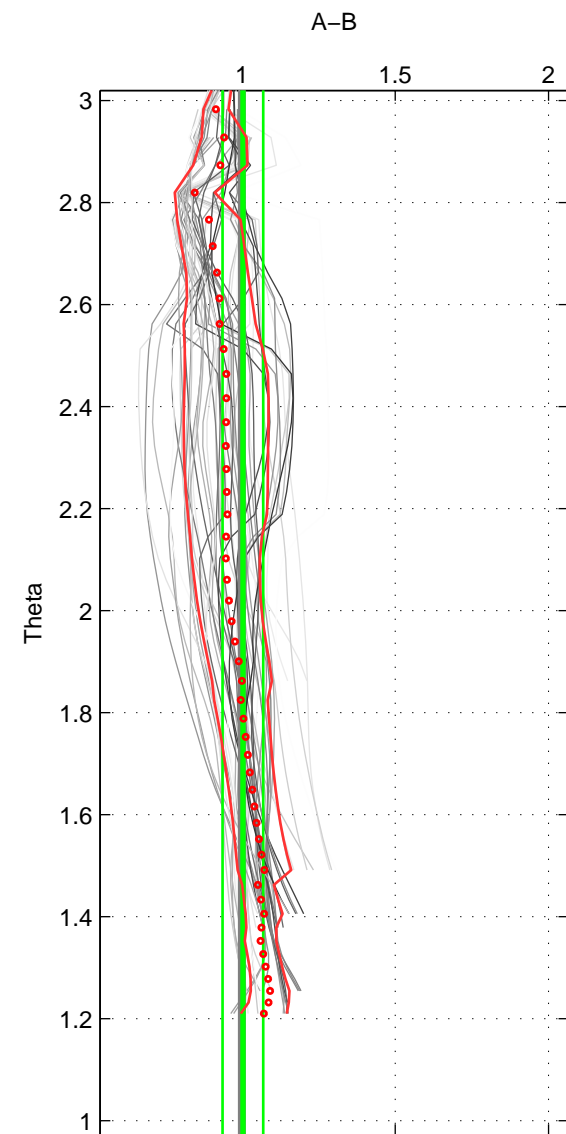

Cruise A (red). Date: Jul 1997 Cruisename: 154-06MT19970707
 Cruise B (blue). Date: Jun 2004 Cruisename: 275-35TH20040604

*** "Favourite" values are means of spaces 1 2 3.

	Offset	O.StDev	Ratio	R.Stdev	Rating
SIGMA:	0.346	0.603	1.026	0.071	4
THETA:	0.131	0.580	1.004	0.066	4
DEPTH:	1.137	1.319	1.122	0.151	4
FAV.:	0.538	0.834	1.051	0.096	4

Profiles of A: 8
 Profiles of B: 8
 Diff profs: 48
 WMoffset (A-B): 0.34637
 WMoffset stdev: 0.60285
 WMratio (A/B): 1.0265
 WMratio stdev: 0.071133

Quality (1-5): 4

Profiles of A: 8
 Profiles of B: 8
 Diff profs: 48
 WMoffset (A-B): 0.13062
 WMoffset stdev: 0.57989
 WMratio (A/B): 1.0036
 WMratio stdev: 0.066211

Quality (1-5): 4

Profiles of A: 8
 Profiles of B: 8
 Diff profs: 48
 WMoffset (A-B): 1.137
 WMoffset stdev: 1.3191
 WMratio (A/B): 1.1221
 WMratio stdev: 0.15137

Quality (1-5): 4