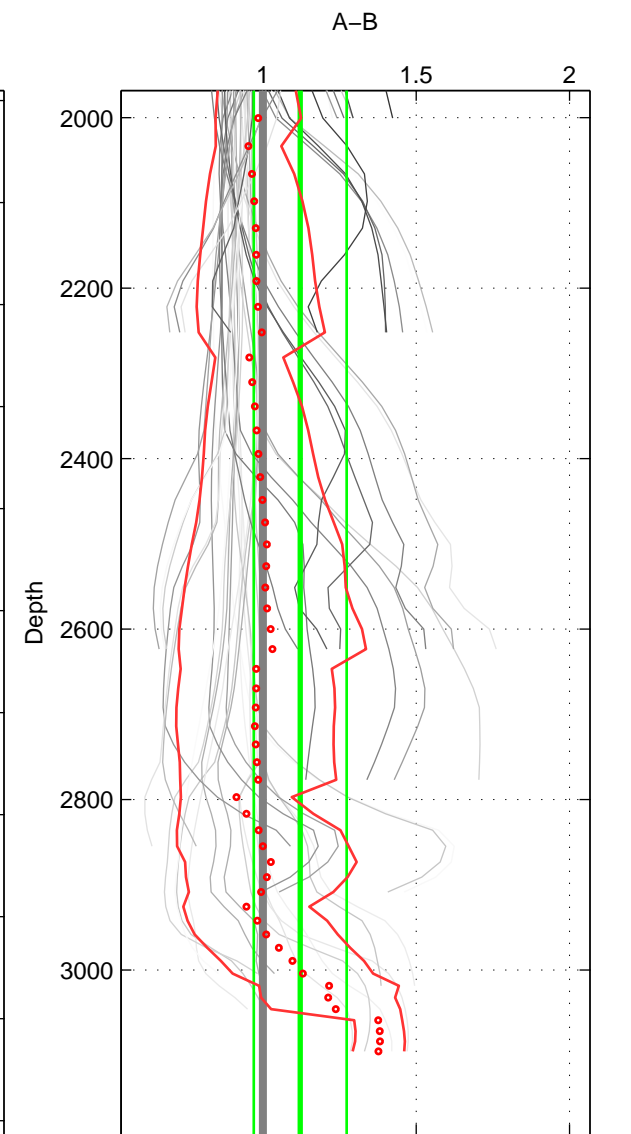

Cruise A (red). Date: Jul 1997 Cruisename: 154-06MT19970707
 Cruise B (blue). Date: Jun 2004 Cruisename: 275-35TH20040604

*** "Favourite" values are means of spaces 1 2 3.

	Offset	O.StDev	Ratio	R.Stdev	Rating
SIGMA:	0.346	0.603	1.026	0.071	4
THETA:	0.131	0.580	1.004	0.066	4
DEPTH:	1.137	1.319	1.122	0.151	4
FAV.:	0.538	0.834	1.051	0.096	4

Profiles of A: 8
 Profiles of B: 8
 Diff profs: 48
 WMoffset (A-B): 0.34637
 WMoffset stdev: 0.60285
 WMratio (A/B): 1.0265
 WMratio stdev: 0.071133

Quality (1-5): 4

Profiles of A: 8
 Profiles of B: 8
 Diff profs: 48
 WMoffset (A-B): 0.13062
 WMoffset stdev: 0.57989
 WMratio (A/B): 1.0036
 WMratio stdev: 0.066211

Quality (1-5): 4

Profiles of A: 8
 Profiles of B: 8
 Diff profs: 48
 WMoffset (A-B): 1.137
 WMoffset stdev: 1.3191
 WMratio (A/B): 1.1221
 WMratio stdev: 0.15137

Quality (1-5): 4