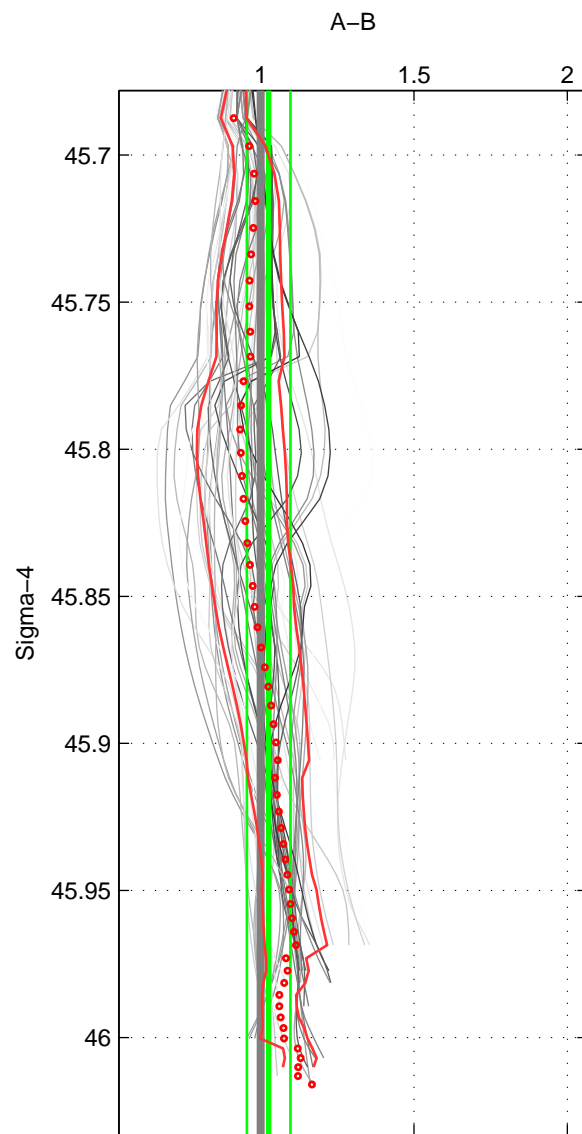

Cruise A (red). Date: Jul 1997 Cruisename: 154-06MT19970707
 Cruise B (blue). Date: Jun 2004 Cruisename: 275-35TH20040604

*** "Favourite" values are means of spaces 1 2 3.

	Offset	O.StDev	Ratio	R.Stdev	Rating
SIGMA:	0.346	0.603	1.026	0.071	4
THETA:	0.131	0.580	1.004	0.066	4
DEPTH:	1.137	1.319	1.122	0.151	4
FAV.:	0.538	0.834	1.051	0.096	4

Profiles of A: 8
 Profiles of B: 8
 Diff profs: 48
 WMoffset (A-B): 0.34637
 WMoffset stdev: 0.60285
 WMratio (A/B): 1.0265
 WMratio stdev: 0.071133

Quality (1-5): 4

Profiles of A: 8
 Profiles of B: 8
 Diff profs: 48
 WMoffset (A-B): 0.13062
 WMoffset stdev: 0.57989
 WMratio (A/B): 1.0036
 WMratio stdev: 0.066211

Quality (1-5): 4

Profiles of A: 8
 Profiles of B: 8
 Diff profs: 48
 WMoffset (A-B): 1.137
 WMoffset stdev: 1.3191
 WMratio (A/B): 1.1221
 WMratio stdev: 0.15137

Quality (1-5): 4