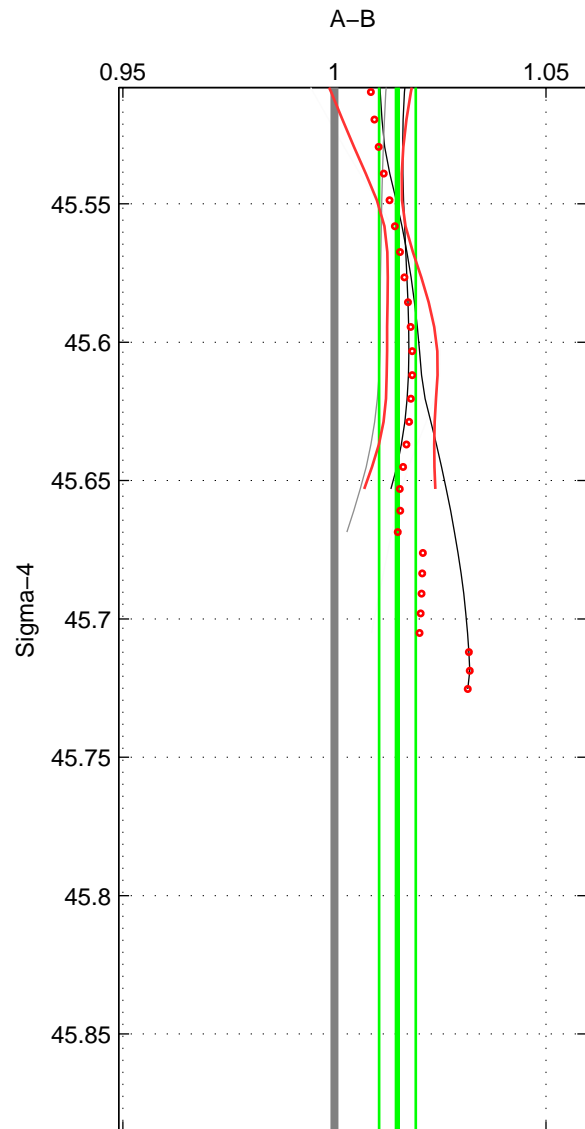

Cruise A (red). Date: Jun 2001 Cruisename: 591-49NZ20010604  
 Cruise B (blue). Date: Oct 1998 Cruisename: 686-49UP19980916

\*\*\* "Favourite" values are means of spaces 1 2.

	Offset	O.StDev	Ratio	R.Stdev	Rating
SIGMA	2.334	0.690	1.015	0.004	3
THETA	1.188	1.836	1.008	0.012	3
DEPTH	2.506	0.081	1.016	0.001	2
FAV.	1.761	1.263	1.011	0.008	3

Profiles of A: 3  
 Profiles of B: 4  
 Diff profs : 4  
 WMoffset (A-B): 2.3344  
 WMoffset stdev: 0.69033  
 WMratio (A/B): 1.0149  
 WMratio stdev: 0.0043386

Quality (1-5): 3

Profiles of A: 3  
 Profiles of B: 4  
 Diff profs : 5  
 WMoffset (A-B): 1.1882  
 WMoffset stdev: 1.8357  
 WMratio (A/B): 1.0076  
 WMratio stdev: 0.011713

Quality (1-5): 3

Profiles of A: 3  
 Profiles of B: 4  
 Diff profs : 4  
 WMoffset (A-B): 2.5059  
 WMoffset stdev: 0.080574  
 WMratio (A/B): 1.0156  
 WMratio stdev: 0.00061971

Quality (1-5): 2

Please note that statistics are bad.