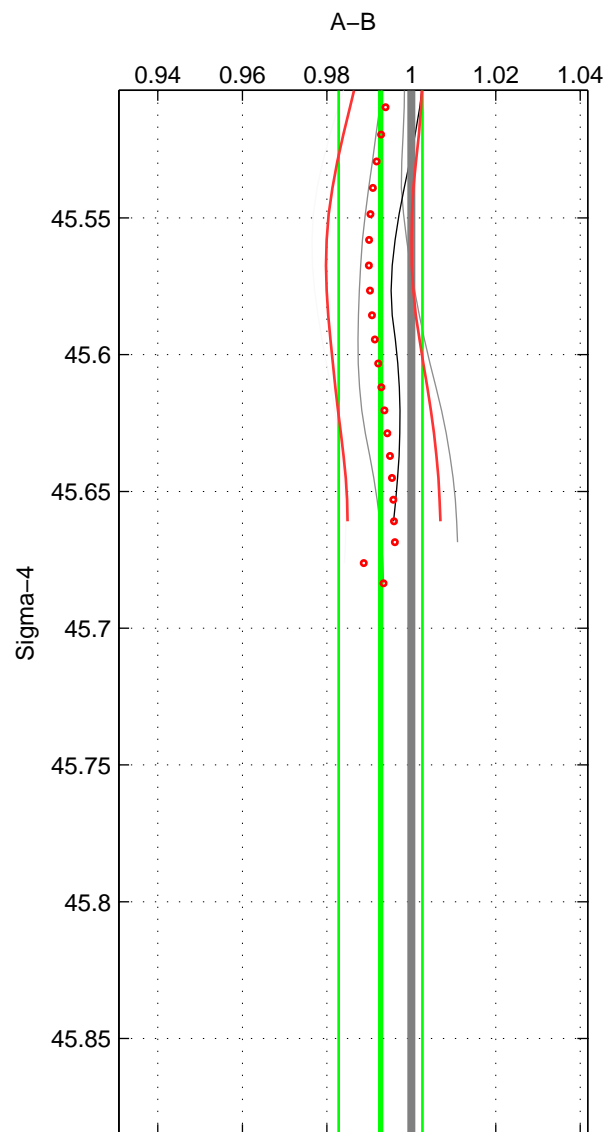

Cruise A (red). Date: Jun 2001 Cruisename: 591-49NZ20010604  
 Cruise B (blue). Date: Oct 1997 Cruisename: 683-49UP19970912

\*\*\* "Favourite" values are means of spaces 1 2.

	Offset	O.StDev	Ratio	R.Stdev	Rating
SIGMA:	-1.186	1.622	0.993	0.010	4
THETA:	-1.698	1.832	0.989	0.011	4
DEPTH:	-1.347	1.075	0.992	0.007	3
FAV. :	-1.442	1.727	0.991	0.011	4

Profiles of A: 5  
 Profiles of B: 4  
 Diff profs : 4  
 WMoffset (A-B): -1.1856  
 WMoffset stdev: 1.622  
 WMratio (A/B): 0.99272  
 WMratio stdev: 0.0099399

Quality (1-5): 4

Profiles of A: 5  
 Profiles of B: 4  
 Diff profs : 5  
 WMoffset (A-B): -1.6985  
 WMoffset stdev: 1.832  
 WMratio (A/B): 0.98942  
 WMratio stdev: 0.011384

Quality (1-5): 4

Profiles of A: 5  
 Profiles of B: 4  
 Diff profs : 4  
 WMoffset (A-B): -1.3471  
 WMoffset stdev: 1.0751  
 WMratio (A/B): 0.99181  
 WMratio stdev: 0.0065722

Quality (1-5): 3

Please note that statistics are bad.