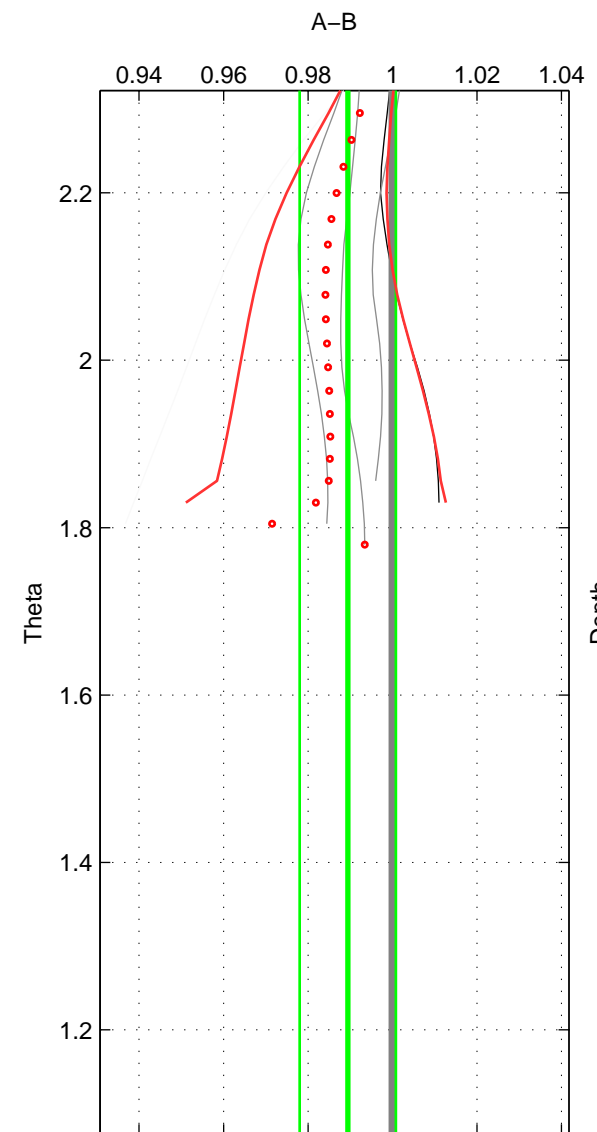

Cruise A (red). Date: Jun 2001 Cruisename: 591-49NZ20010604  
 Cruise B (blue). Date: Oct 1997 Cruisename: 683-49UP19970912

\*\*\* "Favourite" values are means of spaces 1 2.

	Offset	O.StDev	Ratio	R.Stdev	Rating
SIGMA:	-1.186	1.622	0.993	0.010	4
THETA:	-1.698	1.832	0.989	0.011	4
DEPTH:	-1.347	1.075	0.992	0.007	3
FAV. :	-1.442	1.727	0.991	0.011	4

Profiles of A: 5  
 Profiles of B: 4  
 Diff profs : 4  
 WMoffset (A-B): -1.1856  
 WMoffset stdev: 1.622  
 WMratio (A/B): 0.99272  
 WMratio stdev: 0.0099399

Quality (1-5): 4

Profiles of A: 5  
 Profiles of B: 4  
 Diff profs : 5  
 WMoffset (A-B): -1.6985  
 WMoffset stdev: 1.832  
 WMratio (A/B): 0.98942  
 WMratio stdev: 0.011384

Quality (1-5): 4

Profiles of A: 5  
 Profiles of B: 4  
 Diff profs : 4  
 WMoffset (A-B): -1.3471  
 WMoffset stdev: 1.0751  
 WMratio (A/B): 0.99181  
 WMratio stdev: 0.0065722

Quality (1-5): 3

Please note that statistics are bad.