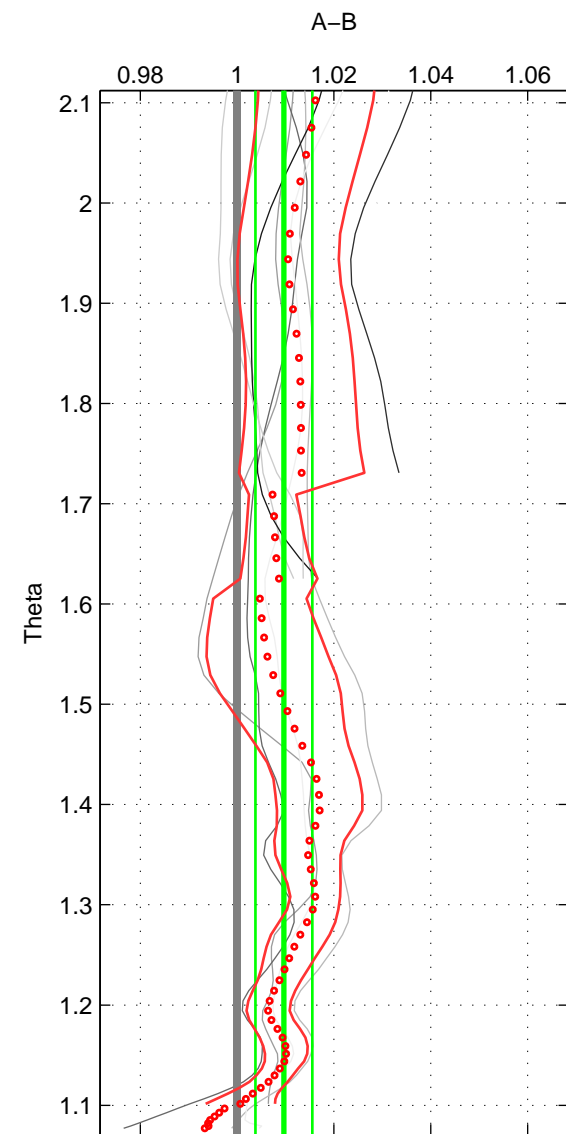

Cruise A (red). Date: Oct 2008 Cruisename: 615-49NZ20081011

Cruise B (blue). Date: May 1999 Cruisename: 687-49UP19990419

\*\*\* "Favourite" values are those of space 1.

	Offset	O.StDev	Ratio	R.Stdev	Rating
SIGMA:	1.613	0.929	1.010	0.006	5
THETA:	1.469	0.878	1.010	0.006	4
DEPTH:	2.623	1.058	1.017	0.007	4
FAV.:	1.613	0.929	1.010	0.006	5

Profiles of A: 8  
 Profiles of B: 4  
 Diff profs : 9  
 WMoffset (A-B): 1.6126  
 WMoffset stdev: 0.9286  
 WMratio (A/B): 1.0105  
 WMratio stdev: 0.0061647

Quality (1-5): 5

Profiles of A: 8  
 Profiles of B: 4  
 Diff profs : 9  
 WMoffset (A-B): 1.4692  
 WMoffset stdev: 0.87814  
 WMratio (A/B): 1.0097  
 WMratio stdev: 0.0058737

Quality (1-5): 4

Profiles of A: 8  
 Profiles of B: 4  
 Diff profs : 9  
 WMoffset (A-B): 2.623  
 WMoffset stdev: 1.0583  
 WMratio (A/B): 1.0172  
 WMratio stdev: 0.0070289

Quality (1-5): 4