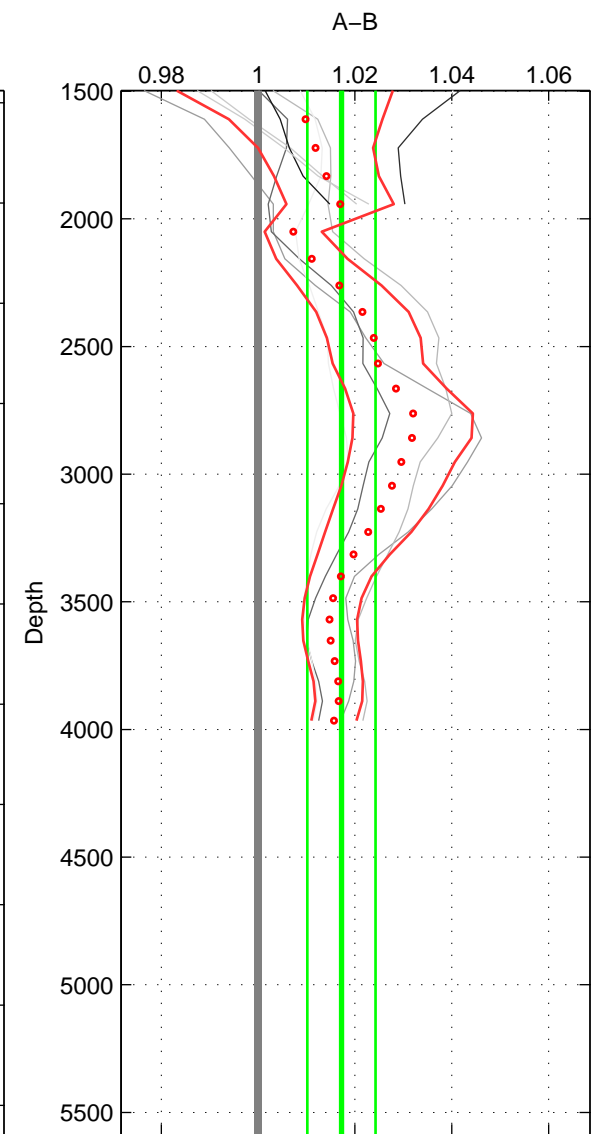

Cruise A (red). Date: Oct 2008 Cruisename: 615-49NZ20081011

Cruise B (blue). Date: May 1999 Cruisename: 687-49UP19990419

\*\*\* "Favourite" values are those of space 1.

	Offset	O.StDev	Ratio	R.Stdev	Rating
SIGMA:	1.613	0.929	1.010	0.006	5
THETA:	1.469	0.878	1.010	0.006	4
DEPTH:	2.623	1.058	1.017	0.007	4
FAV.:	1.613	0.929	1.010	0.006	5

Profiles of A: 8  
 Profiles of B: 4  
 Diff profs : 9  
 WMoffset (A-B): 1.6126  
 WMoffset stdev: 0.9286  
 WMratio (A/B): 1.0105  
 WMratio stdev: 0.0061647

Quality (1-5): 5

Profiles of A: 8  
 Profiles of B: 4  
 Diff profs : 9  
 WMoffset (A-B): 1.4692  
 WMoffset stdev: 0.87814  
 WMratio (A/B): 1.0097  
 WMratio stdev: 0.0058737

Quality (1-5): 4

Profiles of A: 8  
 Profiles of B: 4  
 Diff profs : 9  
 WMoffset (A-B): 2.623  
 WMoffset stdev: 1.0583  
 WMratio (A/B): 1.0172  
 WMratio stdev: 0.0070289

Quality (1-5): 4