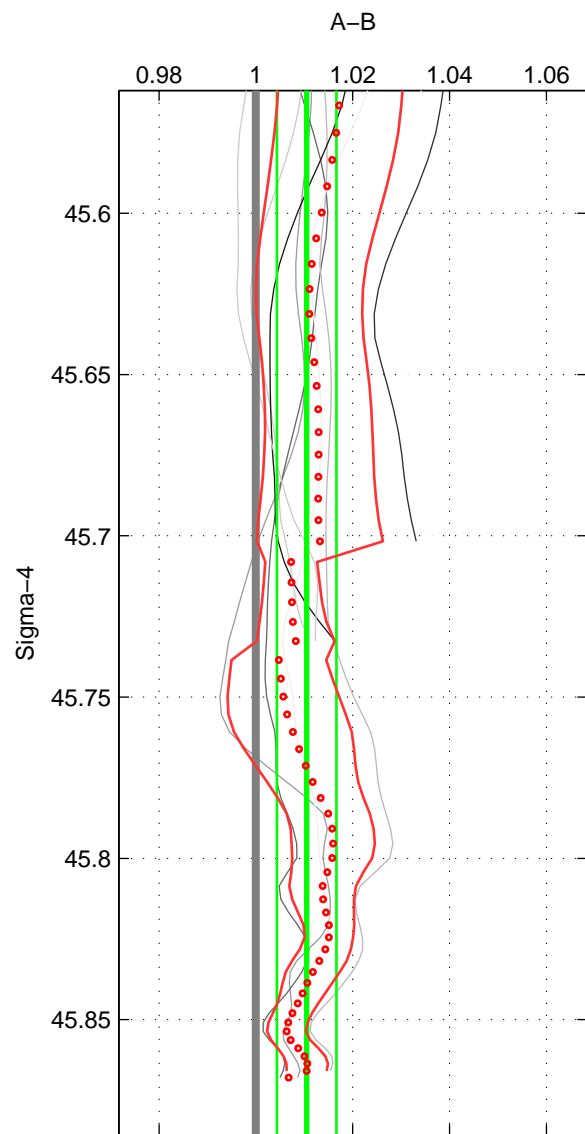

Cruise A (red). Date: Oct 2008 Cruisename: 615-49NZ20081011

Cruise B (blue). Date: May 1999 Cruisename: 687-49UP19990419

\*\*\* "Favourite" values are those of space 1.

	Offset	O.StDev	Ratio	R.Stdev	Rating
SIGMA:	1.613	0.929	1.010	0.006	5
THETA:	1.469	0.878	1.010	0.006	4
DEPTH:	2.623	1.058	1.017	0.007	4
FAV.:	1.613	0.929	1.010	0.006	5

Profiles of A: 8  
 Profiles of B: 4  
 Diff profs : 9  
 WMoffset (A-B): 1.6126  
 WMoffset stdev: 0.9286  
 WMratio (A/B): 1.0105  
 WMratio stdev: 0.0061647

Quality (1-5): 5

Profiles of A: 8  
 Profiles of B: 4  
 Diff profs : 9  
 WMoffset (A-B): 1.4692  
 WMoffset stdev: 0.87814  
 WMratio (A/B): 1.0097  
 WMratio stdev: 0.0058737

Quality (1-5): 4

Profiles of A: 8  
 Profiles of B: 4  
 Diff profs : 9  
 WMoffset (A-B): 2.623  
 WMoffset stdev: 1.0583  
 WMratio (A/B): 1.0172  
 WMratio stdev: 0.0070289

Quality (1-5): 4