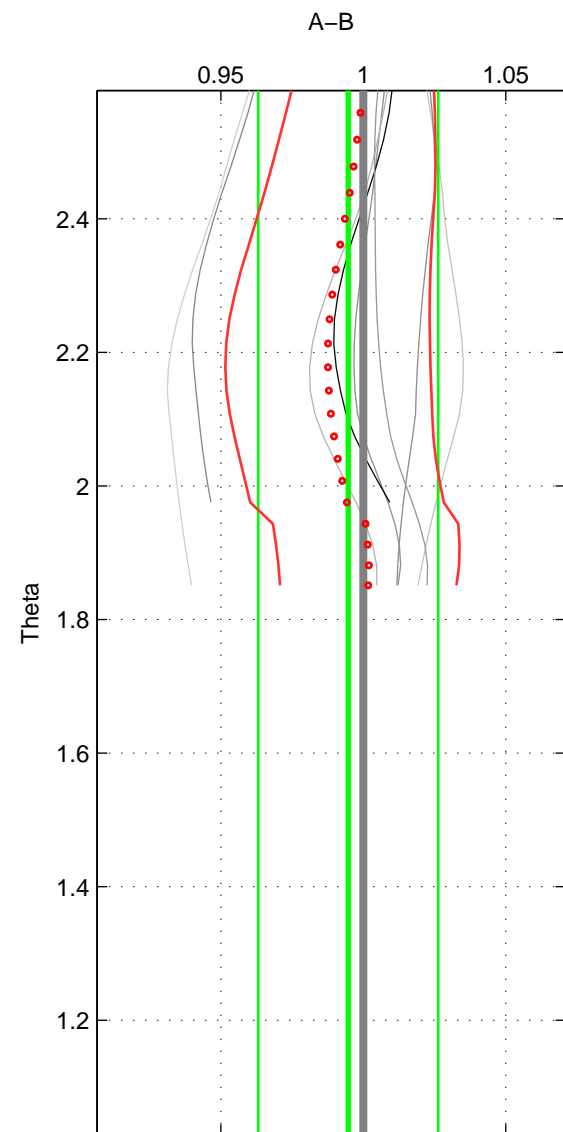

Cruise A (red). Date: Jan 1994 Cruisename: 576-49K619940107

Cruise B (blue). Date: Jul 2005 Cruisename: 669-49UF20050615

*** "Favourite" values are means of spaces 1 2.

	Offset	O.StDev	Ratio	R.Stdev	Rating
SIGMA:	1.662	1.722	1.011	0.011	3
THETA:	-0.812	4.857	0.995	0.032	3
DEPTH:	1.733	0.576	1.011	0.004	2
FAV.:	0.425	3.290	1.003	0.021	3

Profiles of A: 5
 Profiles of B: 3
 Diff profs : 6
 WMoffset (A-B): 1.6619
 WMoffset stdev: 1.7221
 WMratio (A/B): 1.0108
 WMratio stdev: 0.011165

Quality (1-5): 3

Profiles of A: 5
 Profiles of B: 3
 Diff profs : 8
 WMoffset (A-B): -0.81158
 WMoffset stdev: 4.857
 WMratio (A/B): 0.99474
 WMratio stdev: 0.031587

Quality (1-5): 3

Profiles of A: 5
 Profiles of B: 3
 Diff profs : 6
 WMoffset (A-B): 1.7331
 WMoffset stdev: 0.57569
 WMratio (A/B): 1.0112
 WMratio stdev: 0.0038059

Quality (1-5): 2

Please note that statistics are bad.