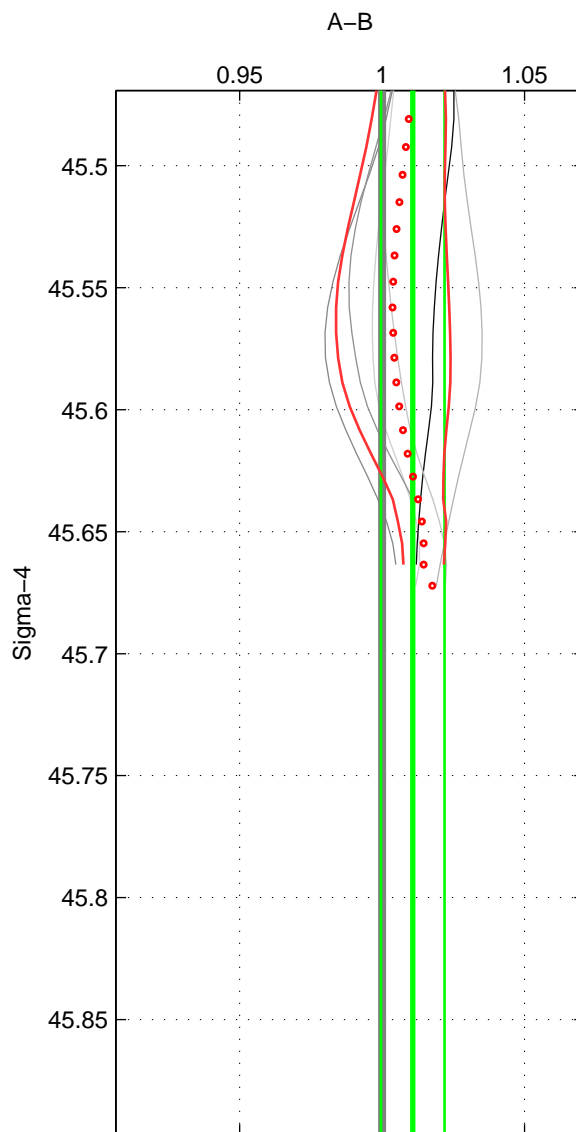

Cruise A (red). Date: Jan 1994 Cruisename: 576-49K619940107

Cruise B (blue). Date: Jul 2005 Cruisename: 669-49UF20050615

*** "Favourite" values are means of spaces 1 2.

	Offset	O.StDev	Ratio	R.Stdev	Rating
SIGMA:	1.662	1.722	1.011	0.011	3
THETA:	-0.812	4.857	0.995	0.032	3
DEPTH:	1.733	0.576	1.011	0.004	2
FAV.:	0.425	3.290	1.003	0.021	3

Profiles of A: 5
 Profiles of B: 3
 Diff profs : 6
 WMoffset (A-B): 1.6619
 WMoffset stdev: 1.7221
 WMratio (A/B): 1.0108
 WMratio stdev: 0.011165

Quality (1-5): 3

Profiles of A: 5
 Profiles of B: 3
 Diff profs : 8
 WMoffset (A-B): -0.81158
 WMoffset stdev: 4.857
 WMratio (A/B): 0.99474
 WMratio stdev: 0.031587

Quality (1-5): 3

Profiles of A: 5
 Profiles of B: 3
 Diff profs : 6
 WMoffset (A-B): 1.7331
 WMoffset stdev: 0.57569
 WMratio (A/B): 1.0112
 WMratio stdev: 0.0038059

Quality (1-5): 2

Please note that statistics are bad.