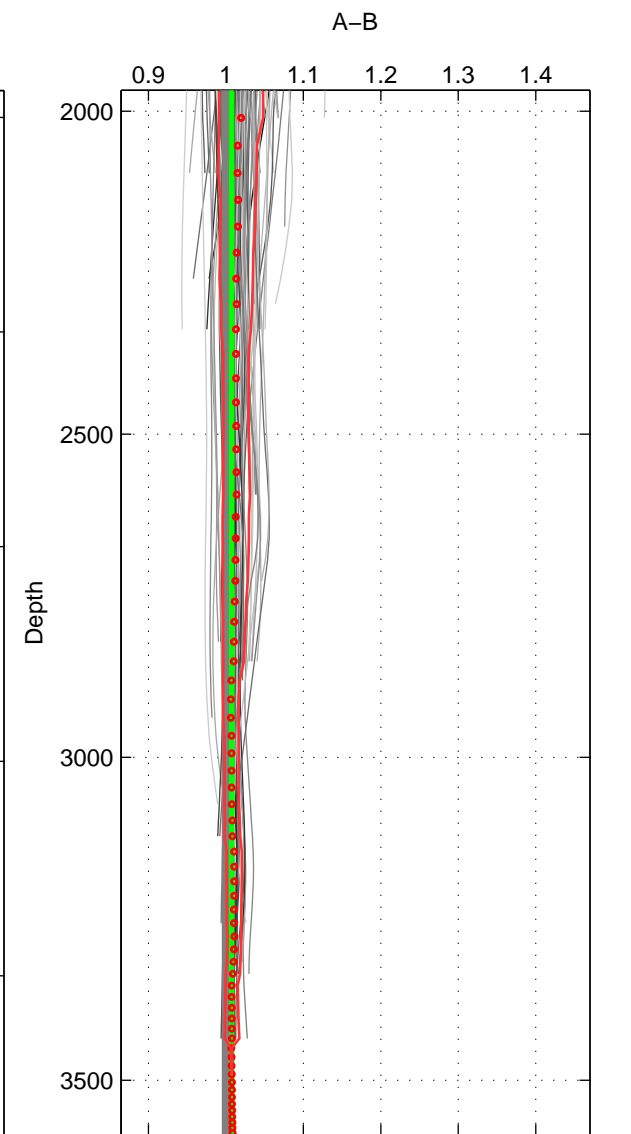

Cruise A (red). Date: Nov 1995 Cruisename: 93-58JH19951108

Cruise B (blue). Date: Nov 1996 Cruisename: 95-58JH19961030

*** "Favourite" values are means of spaces 1 2 3.

	Offset	O.StDev	Ratio	R.Stdev	Rating
SIGMA:	0.068	0.112	1.006	0.010	4
THETA:	0.036	0.112	1.003	0.010	4
DEPTH:	0.089	0.001	1.008	0.000	4
FAV.:	0.064	0.075	1.006	0.007	4

Profiles of A: 18
 Profiles of B: 19
 Diff profs : 100
 WMoffset (A-B): 0.067797
 WMoffset stdev: 0.11169
 WMratio (A/B): 1.006
 WMratio stdev: 0.0097754

Quality (1-5): 4

Profiles of A: 18
 Profiles of B: 19
 Diff profs : 100
 WMoffset (A-B): 0.03569
 WMoffset stdev: 0.11238
 WMratio (A/B): 1.0031
 WMratio stdev: 0.009796

Quality (1-5): 4

Profiles of A: 18
 Profiles of B: 19
 Diff profs : 100
 WMoffset (A-B): 0.089183
 WMoffset stdev: 0.00059225
 WMratio (A/B): 1.0077
 WMratio stdev: 5.0894e-05

Quality (1-5): 4