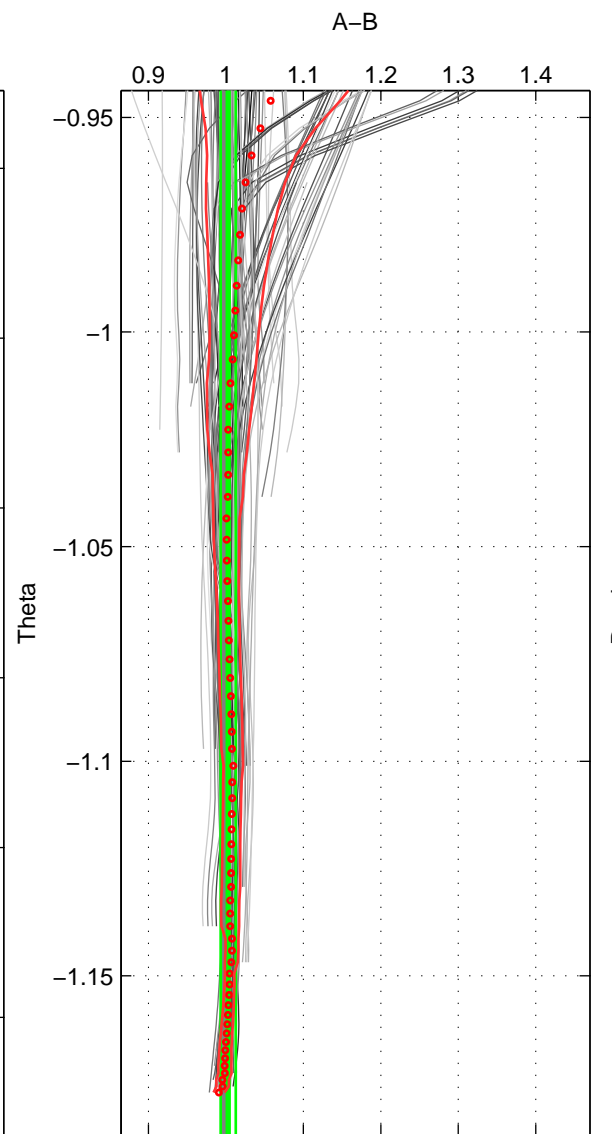

Cruise A (red). Date: Nov 1995 Cruisename: 93-58JH19951108

Cruise B (blue). Date: Nov 1996 Cruisename: 95-58JH19961030

*** "Favourite" values are means of spaces 1 2 3.

	Offset	O.StDev	Ratio	R.Stdev	Rating
SIGMA:	0.068	0.112	1.006	0.010	4
THETA:	0.036	0.112	1.003	0.010	4
DEPTH:	0.089	0.001	1.008	0.000	4
FAV.:	0.064	0.075	1.006	0.007	4

Profiles of A: 18
 Profiles of B: 19
 Diff profs : 100
 WMoffset (A-B): 0.067797
 WMoffset stdev: 0.11169
 WMratio (A/B): 1.006
 WMratio stdev: 0.0097754

Quality (1-5): 4

Profiles of A: 18
 Profiles of B: 19
 Diff profs : 100
 WMoffset (A-B): 0.03569
 WMoffset stdev: 0.11238
 WMratio (A/B): 1.0031
 WMratio stdev: 0.009796

Quality (1-5): 4

Profiles of A: 18
 Profiles of B: 19
 Diff profs : 100
 WMoffset (A-B): 0.089183
 WMoffset stdev: 0.00059225
 WMratio (A/B): 1.0077
 WMratio stdev: 5.0894e-05

Quality (1-5): 4