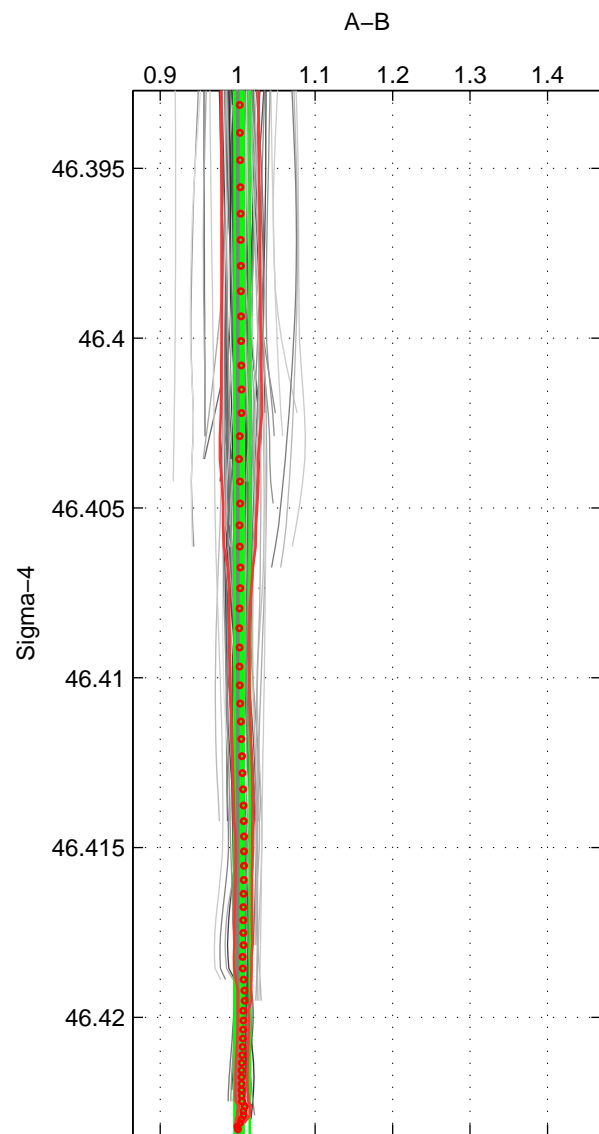

Cruise A (red). Date: Nov 1995 Cruisename: 93-58JH19951108

Cruise B (blue). Date: Nov 1996 Cruisename: 95-58JH19961030

*** "Favourite" values are means of spaces 1 2 3.

	Offset	O.StDev	Ratio	R.Stdev	Rating
SIGMA:	0.068	0.112	1.006	0.010	4
THETA:	0.036	0.112	1.003	0.010	4
DEPTH:	0.089	0.001	1.008	0.000	4
FAV.:	0.064	0.075	1.006	0.007	4

Profiles of A: 18
 Profiles of B: 19
 Diff profs : 100
 WMoffset (A-B): 0.067797
 WMoffset stdev: 0.11169
 WMratio (A/B): 1.006
 WMratio stdev: 0.0097754

Quality (1-5): 4

Profiles of A: 18
 Profiles of B: 19
 Diff profs : 100
 WMoffset (A-B): 0.03569
 WMoffset stdev: 0.11238
 WMratio (A/B): 1.0031
 WMratio stdev: 0.009796

Quality (1-5): 4

Profiles of A: 18
 Profiles of B: 19
 Diff profs : 100
 WMoffset (A-B): 0.089183
 WMoffset stdev: 0.00059225
 WMratio (A/B): 1.0077
 WMratio stdev: 5.0894e-05

Quality (1-5): 4