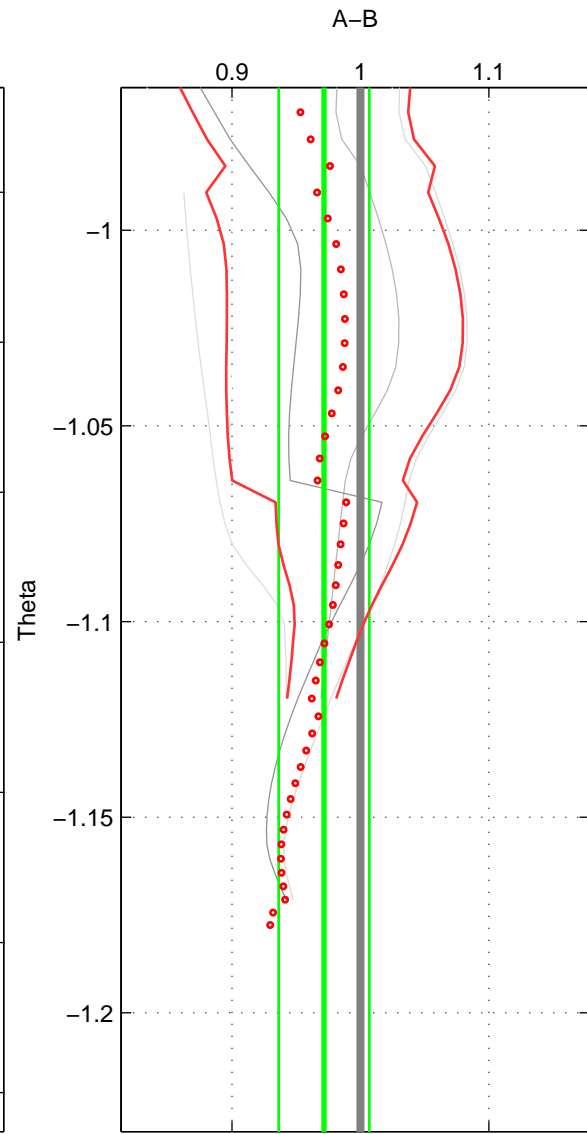

Cruise A (red). Date: Jul 1984 Cruisename: 1-06AQ19840719

Cruise B (blue). Date: Mar 1995 Cruisename: 73-58AA19950217

*** "Favourite" values are means of spaces 1 2.

	Offset	O.StDev	Ratio	R.Stdev	Rating
SIGMA:	-0.416	0.620	0.962	0.058	2
THETA:	-0.318	0.401	0.972	0.035	2
DEPTH:	-0.357	0.257	0.968	0.023	1
FAV. :	-0.367	0.511	0.967	0.047	2

Profiles of A: 3
 Profiles of B: 3
 Diff profs : 6
 WMoffset (A-B): -0.41565
 WMoffset stdev: 0.62049
 WMratio (A/B): 0.96159
 WMratio stdev: 0.057849

Quality (1-5): 2

Profiles of A: 3
 Profiles of B: 3
 Diff profs : 6
 WMoffset (A-B): -0.31846
 WMoffset stdev: 0.40099
 WMratio (A/B): 0.97169
 WMratio stdev: 0.035267

Quality (1-5): 2

Profiles of A: 3
 Profiles of B: 3
 Diff profs : 6
 WMoffset (A-B): -0.35682
 WMoffset stdev: 0.25654
 WMratio (A/B): 0.96835
 WMratio stdev: 0.022817

Quality (1-5): 1

Please note that statistics are bad.