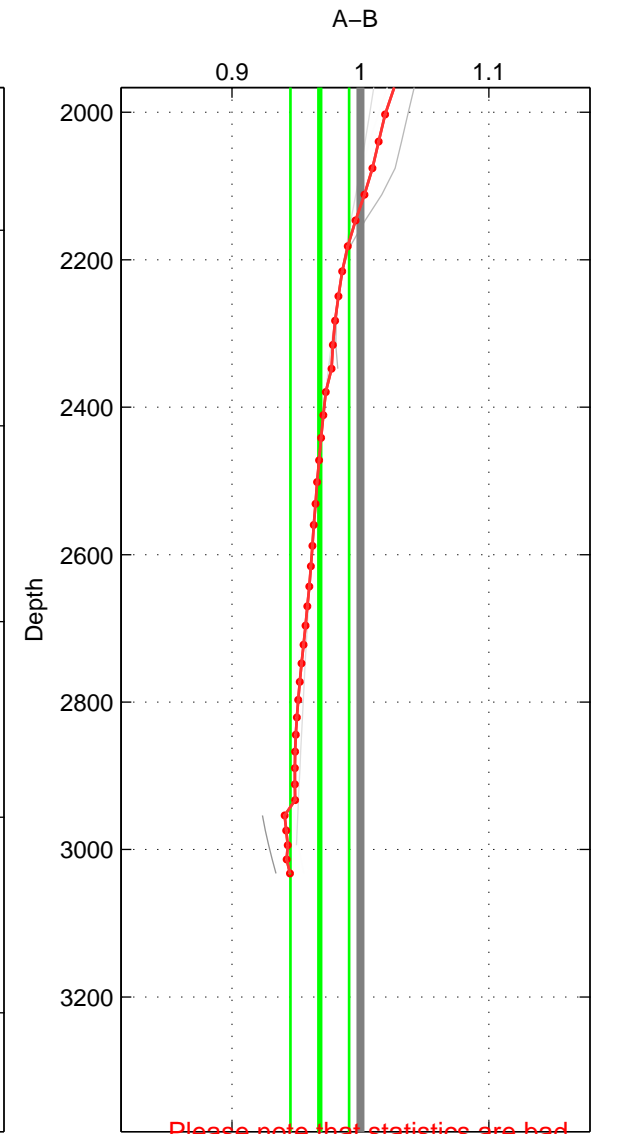

Cruise A (red). Date: Jul 1984 Cruisename: 1-06AQ19840719

Cruise B (blue). Date: Mar 1995 Cruisename: 73-58AA19950217

*** "Favourite" values are means of spaces 1 2.

	Offset	O.StDev	Ratio	R.Stdev	Rating
SIGMA:	-0.416	0.620	0.962	0.058	2
THETA:	-0.318	0.401	0.972	0.035	2
DEPTH:	-0.357	0.257	0.968	0.023	1
FAV. :	-0.367	0.511	0.967	0.047	2

Profiles of A: 3
 Profiles of B: 3
 Diff profs : 6
 WMoffset (A-B): -0.41565
 WMoffset stdev: 0.62049
 WMratio (A/B): 0.96159
 WMratio stdev: 0.057849

Quality (1-5): 2

Profiles of A: 3
 Profiles of B: 3
 Diff profs : 6
 WMoffset (A-B): -0.31846
 WMoffset stdev: 0.40099
 WMratio (A/B): 0.97169
 WMratio stdev: 0.035267

Quality (1-5): 2

Profiles of A: 3
 Profiles of B: 3
 Diff profs : 6
 WMoffset (A-B): -0.35682
 WMoffset stdev: 0.25654
 WMratio (A/B): 0.96835
 WMratio stdev: 0.022817

Quality (1-5): 1

Please note that statistics are bad.