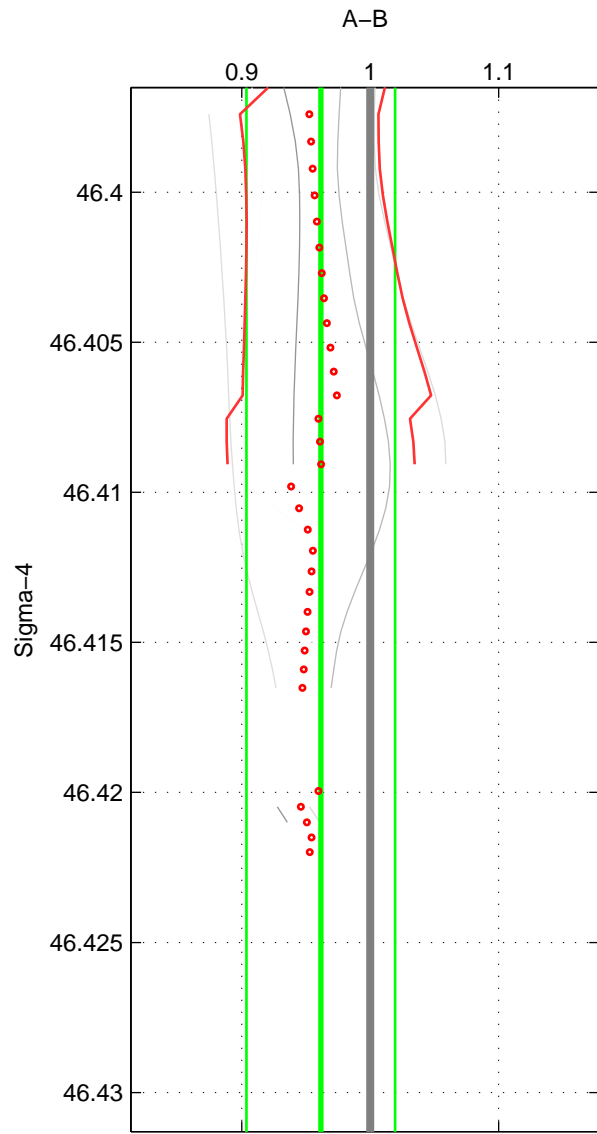

Cruise A (red). Date: Jul 1984 Cruisename: 1-06AQ19840719

Cruise B (blue). Date: Mar 1995 Cruisename: 73-58AA19950217

*** "Favourite" values are means of spaces 1 2.

	Offset	O.StDev	Ratio	R.Stdev	Rating
SIGMA:	-0.416	0.620	0.962	0.058	2
THETA:	-0.318	0.401	0.972	0.035	2
DEPTH:	-0.357	0.257	0.968	0.023	1
FAV. :	-0.367	0.511	0.967	0.047	2

Profiles of A: 3
 Profiles of B: 3
 Diff profs : 6
 WMoffset (A-B): -0.41565
 WMoffset stdev: 0.62049
 WMratio (A/B): 0.96159
 WMratio stdev: 0.057849

Quality (1-5): 2

Profiles of A: 3
 Profiles of B: 3
 Diff profs : 6
 WMoffset (A-B): -0.31846
 WMoffset stdev: 0.40099
 WMratio (A/B): 0.97169
 WMratio stdev: 0.035267

Quality (1-5): 2

Profiles of A: 3
 Profiles of B: 3
 Diff profs : 6
 WMoffset (A-B): -0.35682
 WMoffset stdev: 0.25654
 WMratio (A/B): 0.96835
 WMratio stdev: 0.022817

Quality (1-5): 1

Please note that statistics are bad.