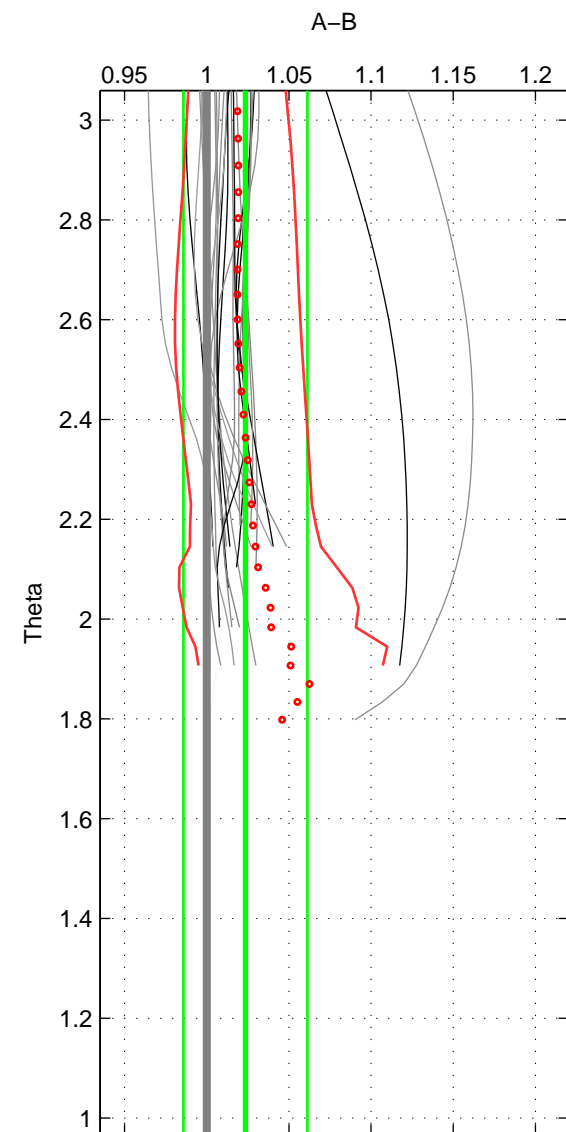

Cruise A (red). Date: Jul 2005 Cruisename: 669-49UF20050615

Cruise B (blue). Date: Oct 1997 Cruisename: 683-49UP19970912

\*\*\* "Favourite" values are means of spaces 1 2.

|        | Offset | O.StDev | Ratio | R.Stdev | Rating |
|--------|--------|---------|-------|---------|--------|
| SIGMA: | 1.671  | 1.375   | 1.013 | 0.011   | 4      |
| THETA: | 2.932  | 4.663   | 1.024 | 0.038   | 4      |
| DEPTH: | 2.564  | 0.905   | 1.021 | 0.005   | 3      |
| FAV.:  | 2.302  | 3.019   | 1.018 | 0.024   | 4      |

Profiles of A: 23  
 Profiles of B: 16  
 Diff profs : 23  
 WMoffset (A-B): 1.6709  
 WMoffset stdev: 1.375  
 WMratio (A/B): 1.013  
 WMratio stdev: 0.010816

Quality (1-5): 4

Profiles of A: 23  
 Profiles of B: 16  
 Diff profs : 24  
 WMoffset (A-B): 2.9321  
 WMoffset stdev: 4.6625  
 WMratio (A/B): 1.0235  
 WMratio stdev: 0.037724

Quality (1-5): 4

Profiles of A: 23  
 Profiles of B: 16  
 Diff profs : 21  
 WMoffset (A-B): 2.5643  
 WMoffset stdev: 0.90508  
 WMratio (A/B): 1.0211  
 WMratio stdev: 0.0054158

Quality (1-5): 3

Please note that statistics are bad.