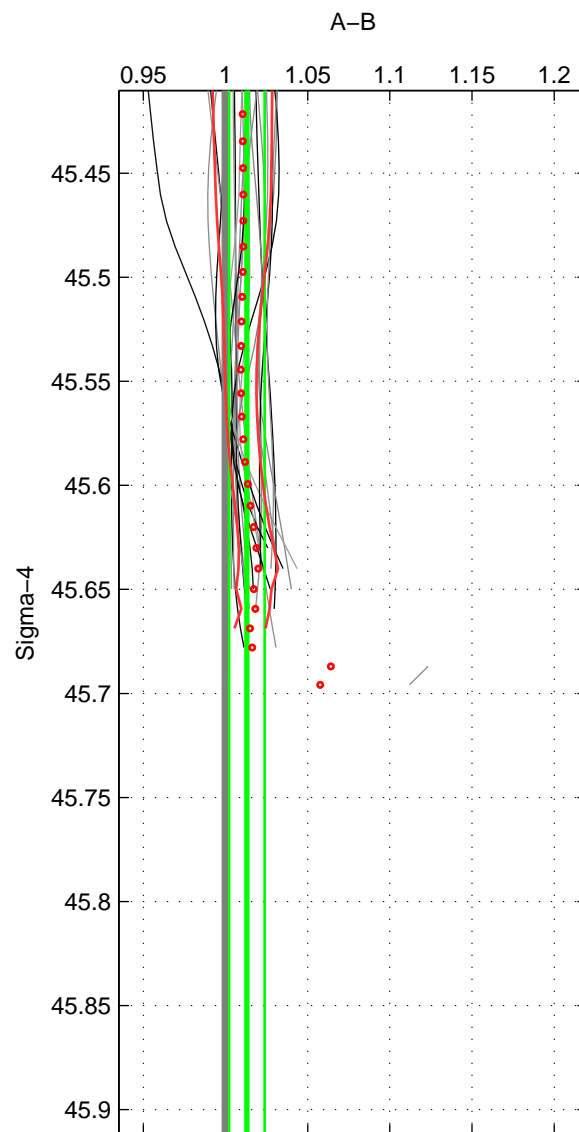

Cruise A (red). Date: Jul 2005 Cruisename: 669-49UF20050615

Cruise B (blue). Date: Oct 1997 Cruisename: 683-49UP19970912

\*\*\* "Favourite" values are means of spaces 1 2.

|        | Offset | O.StDev | Ratio | R.Stdev | Rating |
|--------|--------|---------|-------|---------|--------|
| SIGMA: | 1.671  | 1.375   | 1.013 | 0.011   | 4      |
| THETA: | 2.932  | 4.663   | 1.024 | 0.038   | 4      |
| DEPTH: | 2.564  | 0.905   | 1.021 | 0.005   | 3      |
| FAV.:  | 2.302  | 3.019   | 1.018 | 0.024   | 4      |

Profiles of A: 23  
 Profiles of B: 16  
 Diff profs : 23  
 WMoffset (A-B): 1.6709  
 WMoffset stdev: 1.375  
 WMratio (A/B): 1.013  
 WMratio stdev: 0.010816

Quality (1-5): 4

Profiles of A: 23  
 Profiles of B: 16  
 Diff profs : 24  
 WMoffset (A-B): 2.9321  
 WMoffset stdev: 4.6625  
 WMratio (A/B): 1.0235  
 WMratio stdev: 0.037724

Quality (1-5): 4

Profiles of A: 23  
 Profiles of B: 16  
 Diff profs : 21  
 WMoffset (A-B): 2.5643  
 WMoffset stdev: 0.90508  
 WMratio (A/B): 1.0211  
 WMratio stdev: 0.0054158

Quality (1-5): 3

Please note that statistics are bad.