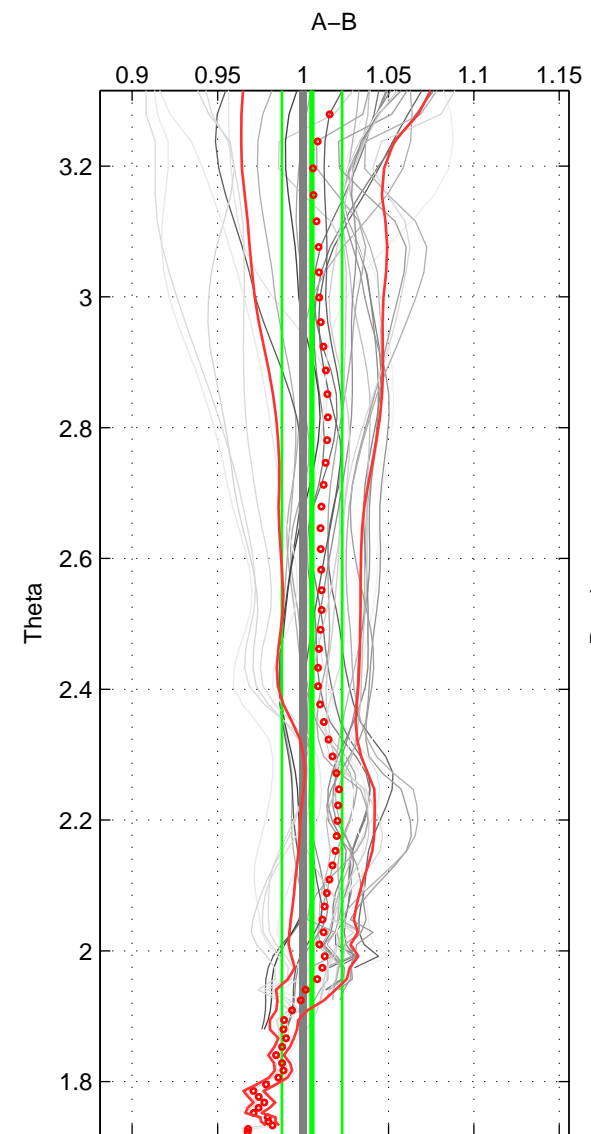

Cruise A (red). Date: Nov 1972 Cruisename: 219-316N19720718.1  
 Cruise B (blue). Date: Mar 2010 Cruisename: 256-33RO20100308

\*\*\* "Favourite" values are means of spaces 1 2 3.

	Offset	O.StDev	Ratio	R.Stdev	Rating
SIGMA:	0.243	0.886	1.004	0.019	5
THETA:	0.288	0.845	1.005	0.018	5
DEPTH:	0.782	0.429	1.015	0.008	5
FAV.:	0.438	0.720	1.008	0.015	5

Profiles of A: 5  
 Profiles of B: 30  
 Diff profs : 30  
 WMoffset (A-B): 0.24259  
 WMoffset stdev: 0.88599  
 WMratio (A/B): 1.0043  
 WMratio stdev: 0.018911

Quality (1-5): 5

Profiles of A: 5  
 Profiles of B: 30  
 Diff profs : 30  
 WMoffset (A-B): 0.28848  
 WMoffset stdev: 0.84455  
 WMratio (A/B): 1.0052  
 WMratio stdev: 0.017655

Quality (1-5): 5

Profiles of A: 5  
 Profiles of B: 30  
 Diff profs : 30  
 WMoffset (A-B): 0.78248  
 WMoffset stdev: 0.42892  
 WMratio (A/B): 1.0151  
 WMratio stdev: 0.0081253

Quality (1-5): 5