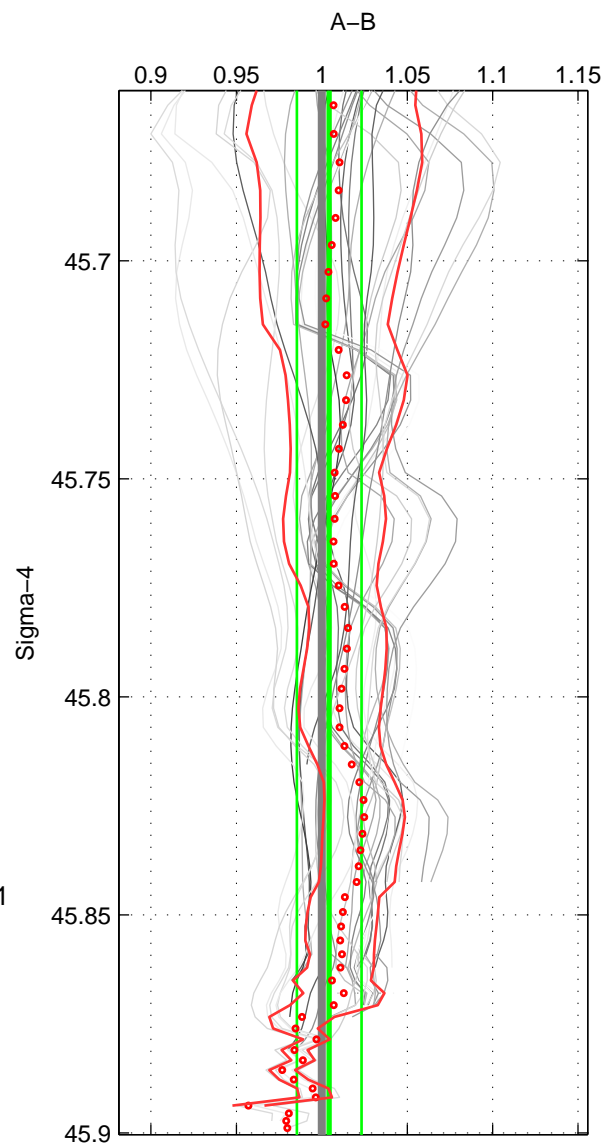

Cruise A (red). Date: Nov 1972 Cruisename: 219-316N19720718.1  
 Cruise B (blue). Date: Mar 2010 Cruisename: 256-33RO20100308

\*\*\* "Favourite" values are means of spaces 1 2 3.

	Offset	O.StDev	Ratio	R.Stdev	Rating
SIGMA:	0.243	0.886	1.004	0.019	5
THETA:	0.288	0.845	1.005	0.018	5
DEPTH:	0.782	0.429	1.015	0.008	5
FAV.:	0.438	0.720	1.008	0.015	5

Profiles of A: 5  
 Profiles of B: 30  
 Diff profs : 30  
 WMoffset (A-B): 0.24259  
 WMoffset stdev: 0.88599  
 WMratio (A/B): 1.0043  
 WMratio stdev: 0.018911

Quality (1-5): 5

Profiles of A: 5  
 Profiles of B: 30  
 Diff profs : 30  
 WMoffset (A-B): 0.28848  
 WMoffset stdev: 0.84455  
 WMratio (A/B): 1.0052  
 WMratio stdev: 0.017655

Quality (1-5): 5

Profiles of A: 5  
 Profiles of B: 30  
 Diff profs : 30  
 WMoffset (A-B): 0.78248  
 WMoffset stdev: 0.42892  
 WMratio (A/B): 1.0151  
 WMratio stdev: 0.0081253

Quality (1-5): 5