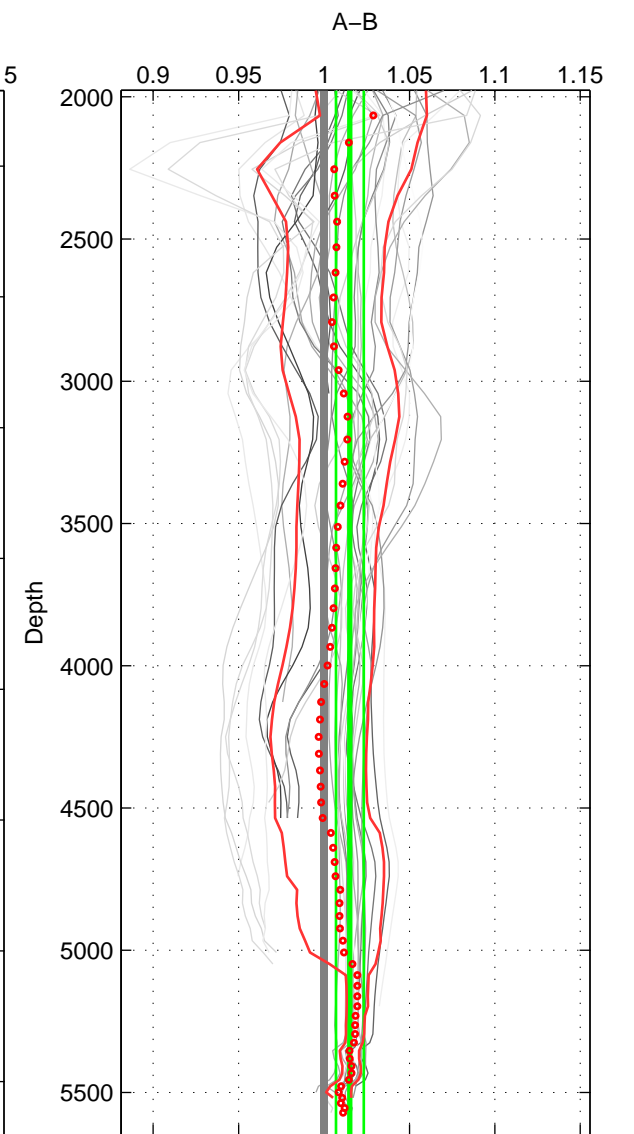

Cruise A (red). Date: Nov 1972 Cruisename: 219-316N19720718.1  
 Cruise B (blue). Date: Mar 2010 Cruisename: 256-33RO20100308

\*\*\* "Favourite" values are means of spaces 1 2 3.

	Offset	O.StDev	Ratio	R.Stdev	Rating
SIGMA:	0.243	0.886	1.004	0.019	5
THETA:	0.288	0.845	1.005	0.018	5
DEPTH:	0.782	0.429	1.015	0.008	5
FAV.:	0.438	0.720	1.008	0.015	5

Profiles of A: 5  
 Profiles of B: 30  
 Diff profs : 30  
 WMoffset (A-B): 0.24259  
 WMoffset stdev: 0.88599  
 WMratio (A/B): 1.0043  
 WMratio stdev: 0.018911

Quality (1-5): 5

Profiles of A: 5  
 Profiles of B: 30  
 Diff profs : 30  
 WMoffset (A-B): 0.28848  
 WMoffset stdev: 0.84455  
 WMratio (A/B): 1.0052  
 WMratio stdev: 0.017655

Quality (1-5): 5

Profiles of A: 5  
 Profiles of B: 30  
 Diff profs : 30  
 WMoffset (A-B): 0.78248  
 WMoffset stdev: 0.42892  
 WMratio (A/B): 1.0151  
 WMratio stdev: 0.0081253

Quality (1-5): 5