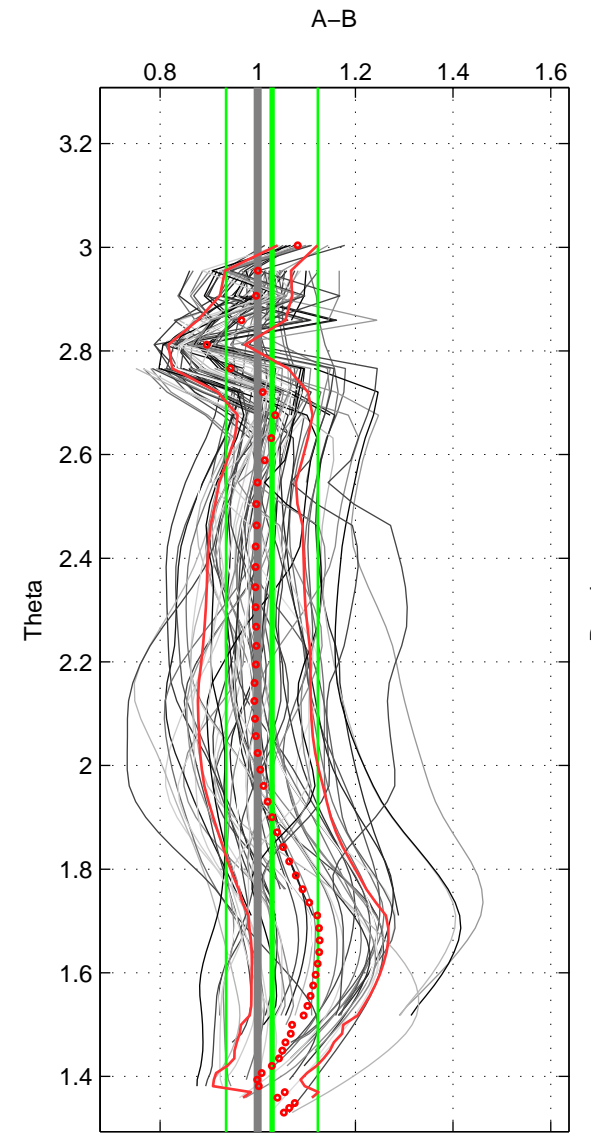

Cruise A (red). Date: Jun 1992 Cruisename: 179-18HU19920527  
 Cruise B (blue). Date: May 2004 Cruisename: 195-18HU20040515

\*\*\* "Favourite" values are means of spaces 1 2 3.

	Offset	O.StDev	Ratio	R.Stdev	Rating
SIGMA:	0.072	0.867	1.007	0.081	4
THETA:	0.323	1.003	1.029	0.094	4
DEPTH:	0.054	0.997	1.008	0.091	4
FAV.:	0.150	0.956	1.015	0.088	4

Profiles of A: 17  
 Profiles of B: 12  
 Diff profs : 77  
 WMoffset (A-B): 0.071604  
 WMoffset stdev: 0.86727  
 WMratio (A/B): 1.0071  
 WMratio stdev: 0.080732

Quality (1-5): 4

Profiles of A: 17  
 Profiles of B: 12  
 Diff profs : 77  
 WMoffset (A-B): 0.32325  
 WMoffset stdev: 1.0032  
 WMratio (A/B): 1.0291  
 WMratio stdev: 0.093909

Quality (1-5): 4

Profiles of A: 17  
 Profiles of B: 12  
 Diff profs : 77  
 WMoffset (A-B): 0.053664  
 WMoffset stdev: 0.99731  
 WMratio (A/B): 1.0084  
 WMratio stdev: 0.090512

Quality (1-5): 4