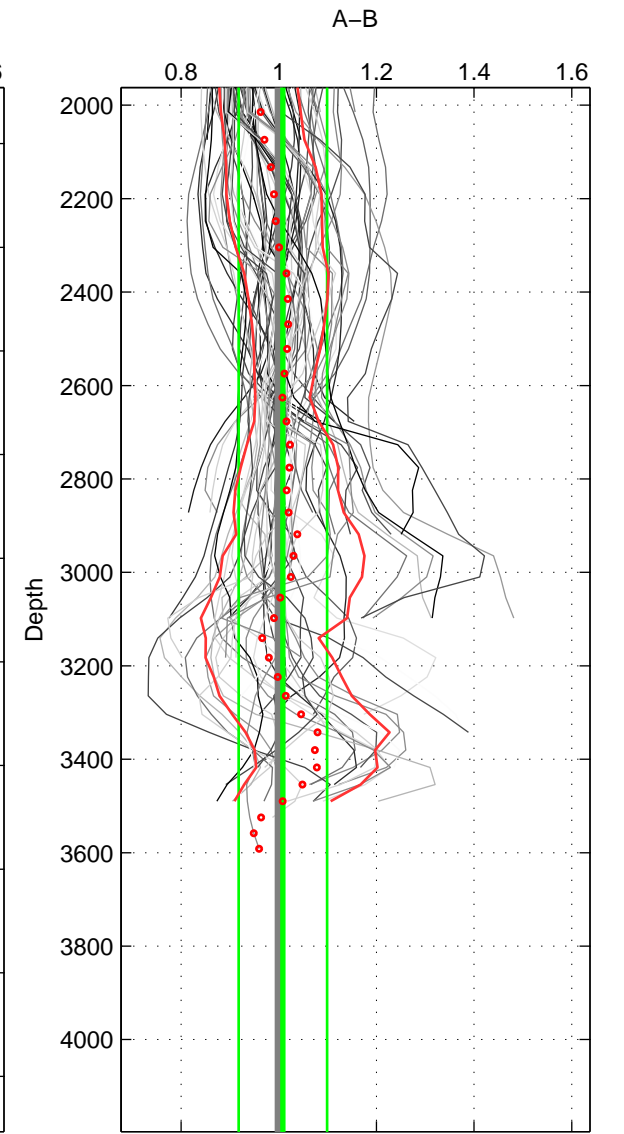

Cruise A (red). Date: Jun 1992 Cruisename: 179-18HU19920527  
 Cruise B (blue). Date: May 2004 Cruisename: 195-18HU20040515

\*\*\* "Favourite" values are means of spaces 1 2 3.

	Offset	O.StDev	Ratio	R.Stdev	Rating
SIGMA:	0.072	0.867	1.007	0.081	4
THETA:	0.323	1.003	1.029	0.094	4
DEPTH:	0.054	0.997	1.008	0.091	4
FAV.:	0.150	0.956	1.015	0.088	4

Profiles of A: 17  
 Profiles of B: 12  
 Diff profs : 77  
 WMoffset (A-B): 0.071604  
 WMoffset stdev: 0.86727  
 WMratio (A/B): 1.0071  
 WMratio stdev: 0.080732

Quality (1-5): 4

Profiles of A: 17  
 Profiles of B: 12  
 Diff profs : 77  
 WMoffset (A-B): 0.32325  
 WMoffset stdev: 1.0032  
 WMratio (A/B): 1.0291  
 WMratio stdev: 0.093909

Quality (1-5): 4

Profiles of A: 17  
 Profiles of B: 12  
 Diff profs : 77  
 WMoffset (A-B): 0.053664  
 WMoffset stdev: 0.99731  
 WMratio (A/B): 1.0084  
 WMratio stdev: 0.090512

Quality (1-5): 4