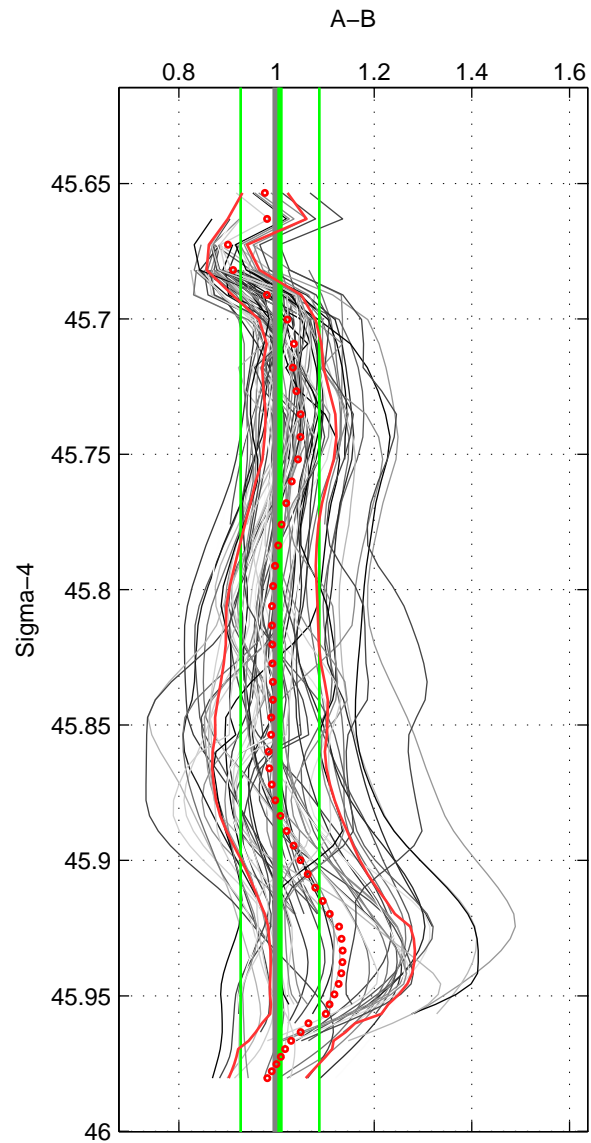

Cruise A (red). Date: Jun 1992 Cruisename: 179-18HU19920527  
 Cruise B (blue). Date: May 2004 Cruisename: 195-18HU20040515

\*\*\* "Favourite" values are means of spaces 1 2 3.

	Offset	O.StDev	Ratio	R.Stdev	Rating
SIGMA:	0.072	0.867	1.007	0.081	4
THETA:	0.323	1.003	1.029	0.094	4
DEPTH:	0.054	0.997	1.008	0.091	4
FAV.:	0.150	0.956	1.015	0.088	4

Profiles of A: 17  
 Profiles of B: 12  
 Diff profs : 77  
 WMoffset (A-B): 0.071604  
 WMoffset stdev: 0.86727  
 WMratio (A/B): 1.0071  
 WMratio stdev: 0.080732

Quality (1-5): 4

Profiles of A: 17  
 Profiles of B: 12  
 Diff profs : 77  
 WMoffset (A-B): 0.32325  
 WMoffset stdev: 1.0032  
 WMratio (A/B): 1.0291  
 WMratio stdev: 0.093909

Quality (1-5): 4

Profiles of A: 17  
 Profiles of B: 12  
 Diff profs : 77  
 WMoffset (A-B): 0.053664  
 WMoffset stdev: 0.99731  
 WMratio (A/B): 1.0084  
 WMratio stdev: 0.090512

Quality (1-5): 4