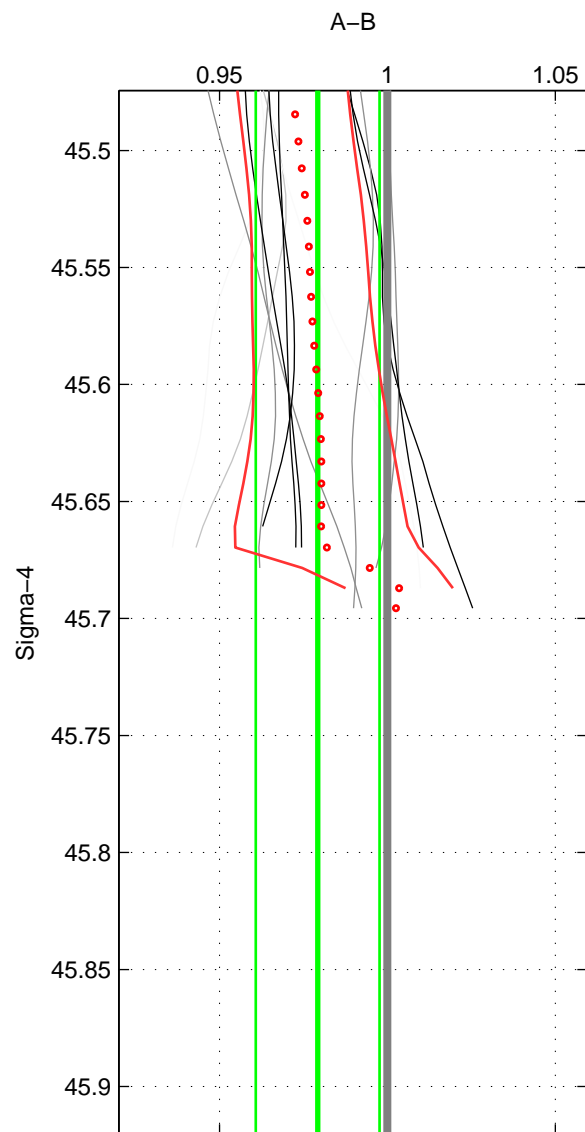

Cruise A (red). Date: Oct 2000 Cruisename: 555-49HG20000912

Cruise B (blue). Date: Jul 2005 Cruisename: 669-49UF20050615

\*\*\* "Favourite" values are means of spaces 1 2.

	Offset	O.StDev	Ratio	R.Stdev	Rating
SIGMA:	-3.045	2.723	0.979	0.018	4
THETA:	-3.318	2.173	0.977	0.015	4
DEPTH:	-2.573	0.206	0.983	0.002	3
FAV. :	-3.181	2.448	0.978	0.017	4

Profiles of A: 9  
 Profiles of B: 10  
 Diff profs : 12  
 WMoffset (A-B): -3.0447  
 WMoffset stdev: 2.7229  
 WMratio (A/B): 0.97923  
 WMratio stdev: 0.01845

Quality (1-5): 4

Profiles of A: 9  
 Profiles of B: 10  
 Diff profs : 12  
 WMoffset (A-B): -3.3179  
 WMoffset stdev: 2.1728  
 WMratio (A/B): 0.97708  
 WMratio stdev: 0.015139

Quality (1-5): 4

Profiles of A: 9  
 Profiles of B: 10  
 Diff profs : 12  
 WMoffset (A-B): -2.5726  
 WMoffset stdev: 0.20562  
 WMratio (A/B): 0.98255  
 WMratio stdev: 0.0018467

Quality (1-5): 3

Please note that statistics are bad.