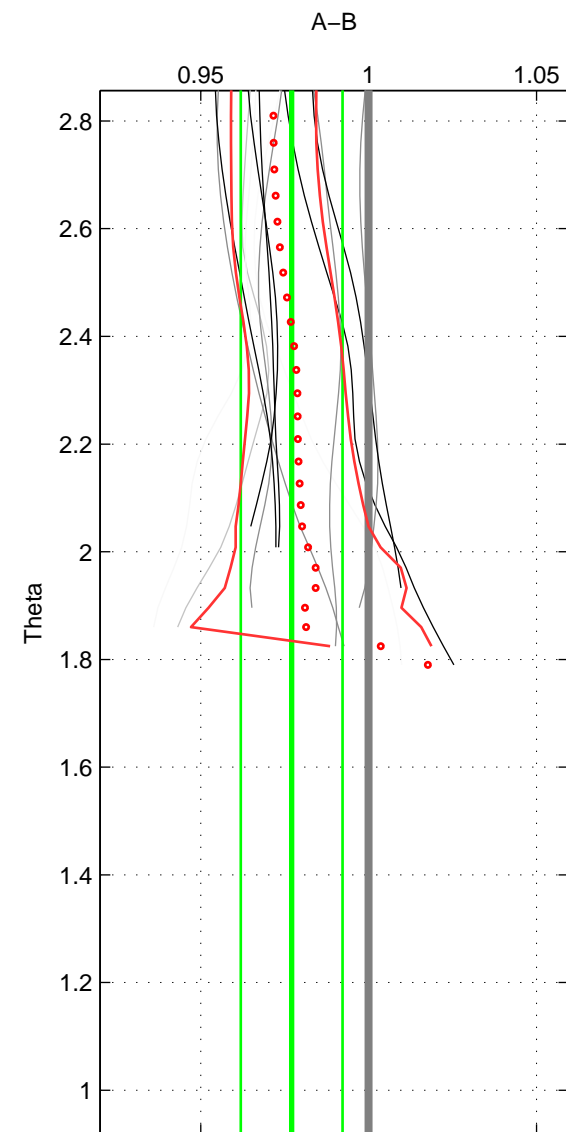

Cruise A (red). Date: Oct 2000 Cruisename: 555-49HG20000912

Cruise B (blue). Date: Jul 2005 Cruisename: 669-49UF20050615

\*\*\* "Favourite" values are means of spaces 1 2.

	Offset	O.StDev	Ratio	R.Stdev	Rating
SIGMA:	-3.045	2.723	0.979	0.018	4
THETA:	-3.318	2.173	0.977	0.015	4
DEPTH:	-2.573	0.206	0.983	0.002	3
FAV. :	-3.181	2.448	0.978	0.017	4

Profiles of A: 9  
 Profiles of B: 10  
 Diff profs : 12  
 WMoffset (A-B): -3.0447  
 WMoffset stdev: 2.7229  
 WMratio (A/B): 0.97923  
 WMratio stdev: 0.01845

Quality (1-5): 4

Profiles of A: 9  
 Profiles of B: 10  
 Diff profs : 12  
 WMoffset (A-B): -3.3179  
 WMoffset stdev: 2.1728  
 WMratio (A/B): 0.97708  
 WMratio stdev: 0.015139

Quality (1-5): 4

Profiles of A: 9  
 Profiles of B: 10  
 Diff profs : 12  
 WMoffset (A-B): -2.5726  
 WMoffset stdev: 0.20562  
 WMratio (A/B): 0.98255  
 WMratio stdev: 0.0018467

Quality (1-5): 3

Please note that statistics are bad.