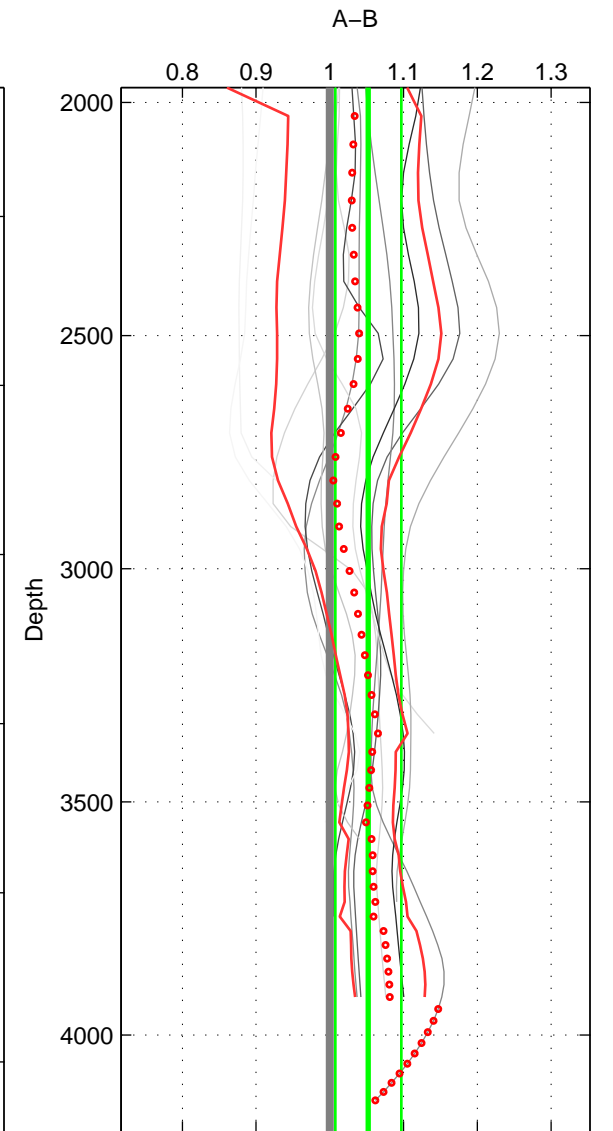

Cruise A (red). Date: Oct 1991 Cruisename: 330-09AR19910925  
 Cruise B (blue). Date: Jan 1995 Cruisename: 384-49HH19941213

\*\*\* "Favourite" values are those of space 3.

	Offset	O.StDev	Ratio	R.Stdev	Rating
SIGMA:	5.903	2.779	1.067	0.036	4
THETA:	5.783	3.442	1.060	0.042	4
DEPTH:	5.460	4.911	1.052	0.045	5
FAV.:	5.460	4.911	1.052	0.045	5

Profiles of A: 9  
 Profiles of B: 7  
 Diff profs: 15  
 WMoffset (A-B): 5.9033  
 WMoffset stdev: 2.7789  
 WMratio (A/B): 1.0672  
 WMratio stdev: 0.036269

Quality (1-5): 4

Profiles of A: 9  
 Profiles of B: 7  
 Diff profs: 14  
 WMoffset (A-B): 5.7827  
 WMoffset stdev: 3.4422  
 WMratio (A/B): 1.0598  
 WMratio stdev: 0.042104

Quality (1-5): 4

Profiles of A: 9  
 Profiles of B: 7  
 Diff profs: 15  
 WMoffset (A-B): 5.4602  
 WMoffset stdev: 4.9113  
 WMratio (A/B): 1.0522  
 WMratio stdev: 0.044825

Quality (1-5): 5