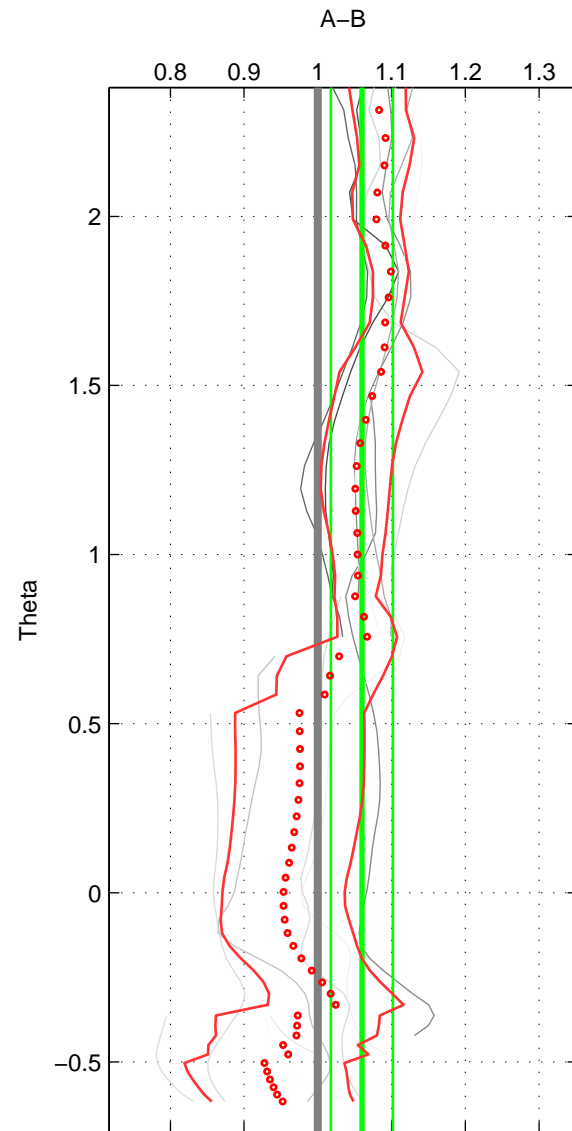

Cruise A (red). Date: Oct 1991 Cruisename: 330-09AR19910925  
 Cruise B (blue). Date: Jan 1995 Cruisename: 384-49HH19941213

\*\*\* "Favourite" values are those of space 3.

	Offset	O.StDev	Ratio	R.Stdev	Rating
SIGMA:	5.903	2.779	1.067	0.036	4
THETA:	5.783	3.442	1.060	0.042	4
DEPTH:	5.460	4.911	1.052	0.045	5
FAV.:	5.460	4.911	1.052	0.045	5

Profiles of A: 9  
 Profiles of B: 7  
 Diff profs: 15  
 WMoffset (A-B): 5.9033  
 WMoffset stdev: 2.7789  
 WMratio (A/B): 1.0672  
 WMratio stdev: 0.036269

Quality (1-5): 4

Profiles of A: 9  
 Profiles of B: 7  
 Diff profs: 14  
 WMoffset (A-B): 5.7827  
 WMoffset stdev: 3.4422  
 WMratio (A/B): 1.0598  
 WMratio stdev: 0.042104

Quality (1-5): 4

Profiles of A: 9  
 Profiles of B: 7  
 Diff profs: 15  
 WMoffset (A-B): 5.4602  
 WMoffset stdev: 4.9113  
 WMratio (A/B): 1.0522  
 WMratio stdev: 0.044825

Quality (1-5): 5