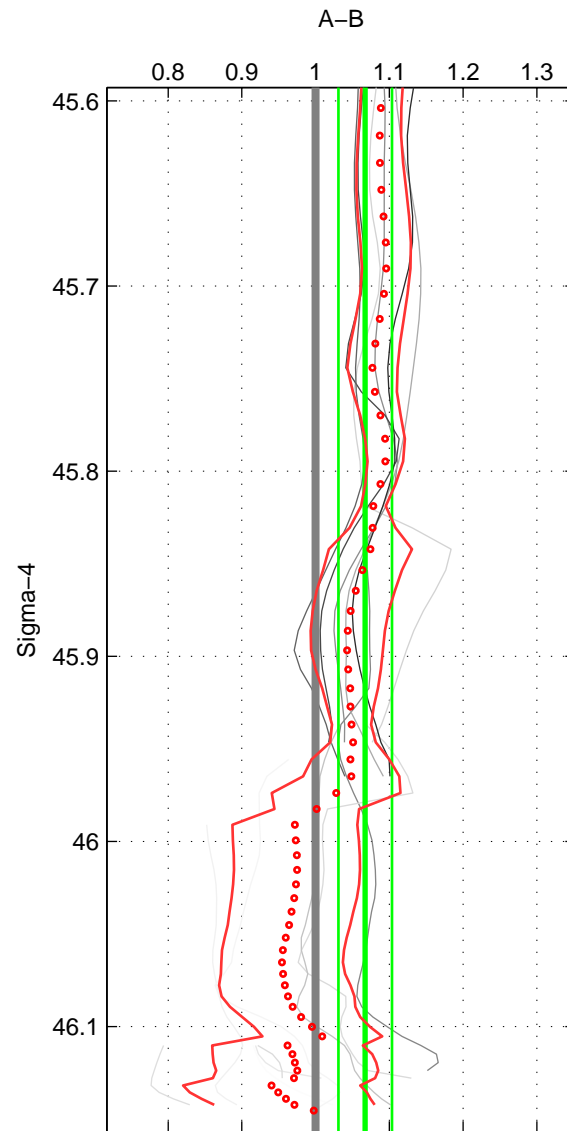

Cruise A (red). Date: Oct 1991 Cruisename: 330-09AR19910925  
 Cruise B (blue). Date: Jan 1995 Cruisename: 384-49HH19941213

\*\*\* "Favourite" values are those of space 3.

	Offset	O.StDev	Ratio	R.Stdev	Rating
SIGMA:	5.903	2.779	1.067	0.036	4
THETA:	5.783	3.442	1.060	0.042	4
DEPTH:	5.460	4.911	1.052	0.045	5
FAV.:	5.460	4.911	1.052	0.045	5

Profiles of A: 9  
 Profiles of B: 7  
 Diff profs: 15  
 WMoffset (A-B): 5.9033  
 WMoffset stdev: 2.7789  
 WMratio (A/B): 1.0672  
 WMratio stdev: 0.036269

Quality (1-5): 4

Profiles of A: 9  
 Profiles of B: 7  
 Diff profs: 14  
 WMoffset (A-B): 5.7827  
 WMoffset stdev: 3.4422  
 WMratio (A/B): 1.0598  
 WMratio stdev: 0.042104

Quality (1-5): 4

Profiles of A: 9  
 Profiles of B: 7  
 Diff profs: 15  
 WMoffset (A-B): 5.4602  
 WMoffset stdev: 4.9113  
 WMratio (A/B): 1.0522  
 WMratio stdev: 0.044825

Quality (1-5): 5