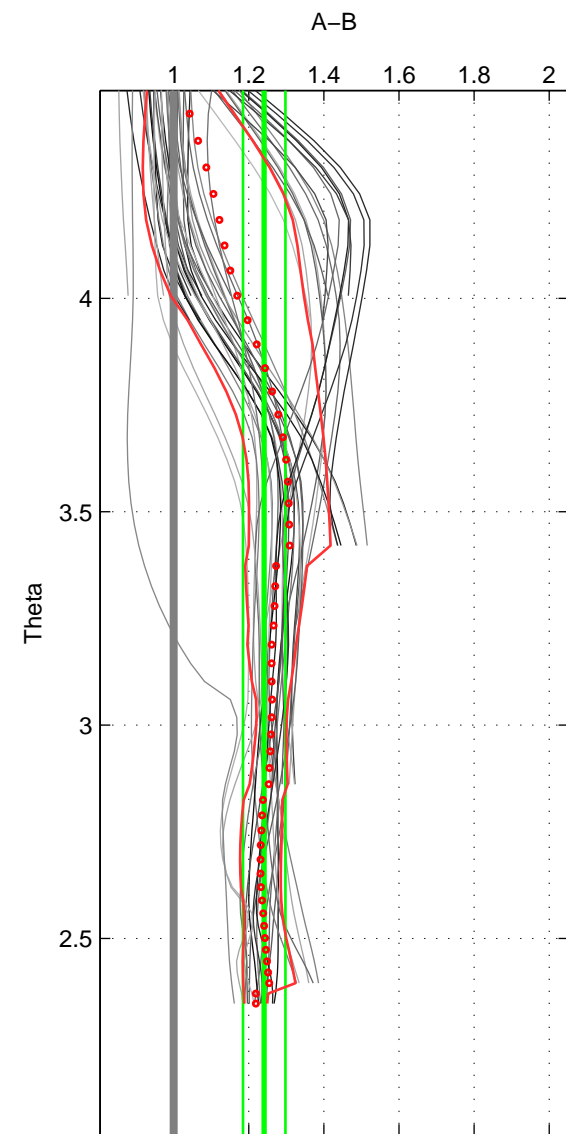

Cruise A (red). Date: Jun 2006 Cruisename: 135-06MM20060523

Cruise B (blue). Date: May 1993 Cruisename: 204-29CS19930510

*** "Favourite" values are means of spaces 1 2.

	Offset	O.StDev	Ratio	R.Stdev	Rating
SIGMA:	11.578	1.055	1.473	0.035	4
THETA:	6.205	1.476	1.241	0.057	4
DEPTH:	3.424	1.475	1.110	0.050	3
FAV. :	8.892	1.266	1.357	0.046	4

Profiles of A: 9
 Profiles of B: 7
 Diff profs : 48
 WMoffset (A-B): 11.5781
 WMoffset stdev: 1.0546
 WMratio (A/B): 1.4728
 WMratio stdev: 0.034872

Quality (1-5): 4

Profiles of A: 9
 Profiles of B: 7
 Diff profs : 48
 WMoffset (A-B): 6.2049
 WMoffset stdev: 1.4764
 WMratio (A/B): 1.2408
 WMratio stdev: 0.056563

Quality (1-5): 4

Profiles of A: 9
 Profiles of B: 14
 Diff profs : 100
 WMoffset (A-B): 3.4241
 WMoffset stdev: 1.4749
 WMratio (A/B): 1.1099
 WMratio stdev: 0.050135

Quality (1-5): 3