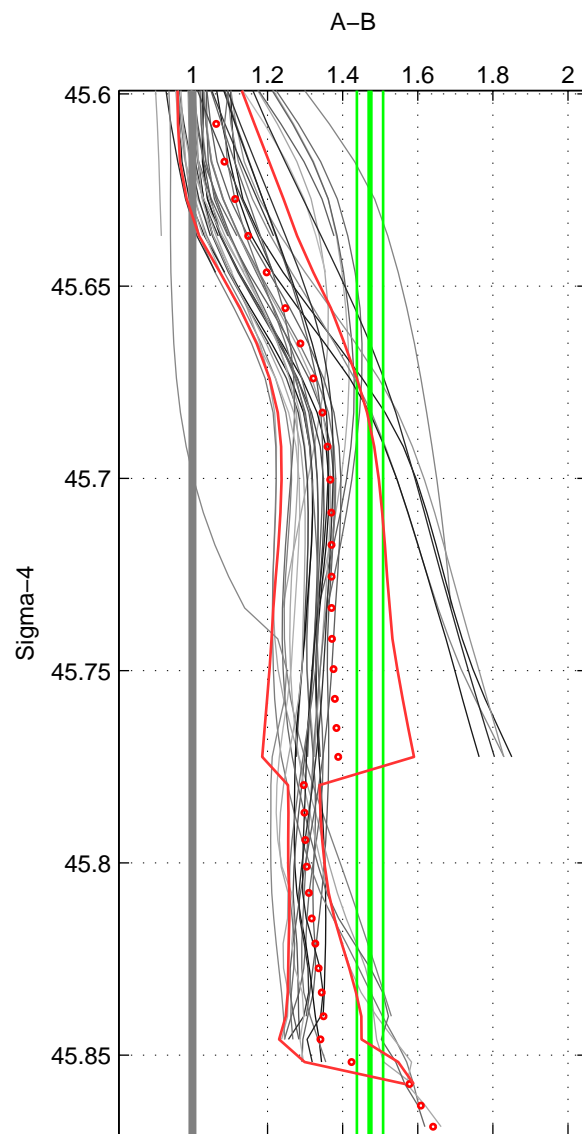

Cruise A (red). Date: Jun 2006 Cruisename: 135-06MM20060523

Cruise B (blue). Date: May 1993 Cruisename: 204-29CS19930510

*** "Favourite" values are means of spaces 1 2.

	Offset	O.StDev	Ratio	R.Stdev	Rating
SIGMA:	11.578	1.055	1.473	0.035	4
THETA:	6.205	1.476	1.241	0.057	4
DEPTH:	3.424	1.475	1.110	0.050	3
FAV. :	8.892	1.266	1.357	0.046	4

Profiles of A: 9
 Profiles of B: 7
 Diff profs : 48
 WMoffset (A-B): 11.5781
 WMoffset stdev: 1.0546
 WMratio (A/B): 1.4728
 WMratio stdev: 0.034872

Quality (1-5): 4

Profiles of A: 9
 Profiles of B: 7
 Diff profs : 48
 WMoffset (A-B): 6.2049
 WMoffset stdev: 1.4764
 WMratio (A/B): 1.2408
 WMratio stdev: 0.056563

Quality (1-5): 4

Profiles of A: 9
 Profiles of B: 14
 Diff profs : 100
 WMoffset (A-B): 3.4241
 WMoffset stdev: 1.4749
 WMratio (A/B): 1.1099
 WMratio stdev: 0.050135

Quality (1-5): 3