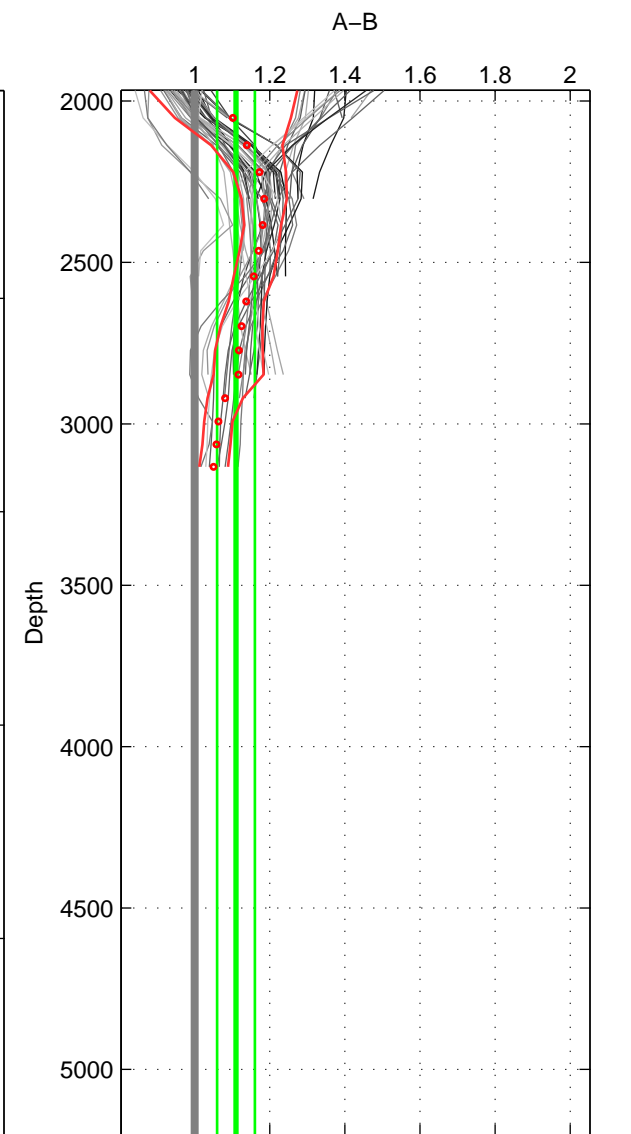

Cruise A (red). Date: Jun 2006 Cruisename: 135-06MM20060523

Cruise B (blue). Date: May 1993 Cruisename: 204-29CS19930510

*** "Favourite" values are means of spaces 1 2.

	Offset	O.StDev	Ratio	R.Stdev	Rating
SIGMA:	11.578	1.055	1.473	0.035	4
THETA:	6.205	1.476	1.241	0.057	4
DEPTH:	3.424	1.475	1.110	0.050	3
FAV. :	8.892	1.266	1.357	0.046	4

Profiles of A: 9
 Profiles of B: 7
 Diff profs : 48
 WMoffset (A-B): 11.5781
 WMoffset stdev: 1.0546
 WMratio (A/B): 1.4728
 WMratio stdev: 0.034872

Quality (1-5): 4

Profiles of A: 9
 Profiles of B: 7
 Diff profs : 48
 WMoffset (A-B): 6.2049
 WMoffset stdev: 1.4764
 WMratio (A/B): 1.2408
 WMratio stdev: 0.056563

Quality (1-5): 4

Profiles of A: 9
 Profiles of B: 14
 Diff profs : 100
 WMoffset (A-B): 3.4241
 WMoffset stdev: 1.4749
 WMratio (A/B): 1.1099
 WMratio stdev: 0.050135

Quality (1-5): 3