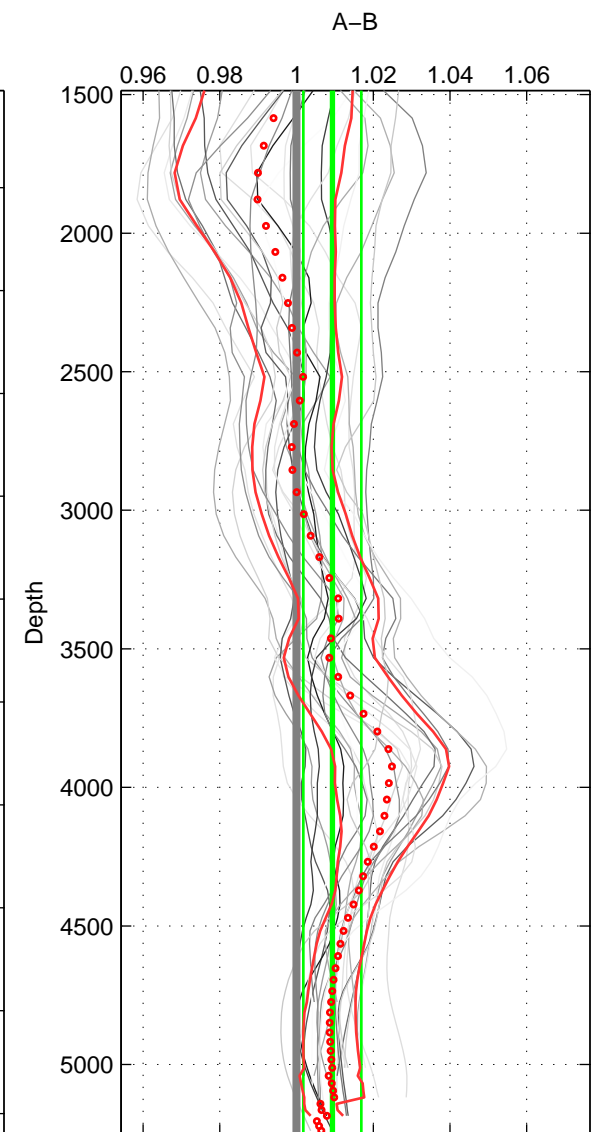

Cruise A (red). Date: Sep 1991 Cruisename: 487-31WT19910831
 Cruise B (blue). Date: Mar 1989 Cruisename: 507-32MW19890206

*** "Favourite" values are means of spaces 1 2 3.

	Offset	O.StDev	Ratio	R.Stdev	Rating
SIGMA:	0.691	1.243	1.005	0.009	5
THETA:	0.321	0.362	1.002	0.003	5
DEPTH:	1.324	1.043	1.009	0.008	5
FAV.:	0.779	0.883	1.005	0.006	5

Profiles of A: 7
 Profiles of B: 5
 Diff profs : 25
 WMoffset (A-B): 0.69063
 WMoffset stdev: 1.2432
 WMratio (A/B): 1.0048
 WMratio stdev: 0.0086714

Quality (1-5): 5

Profiles of A: 7
 Profiles of B: 5
 Diff profs : 25
 WMoffset (A-B): 0.32118
 WMoffset stdev: 0.36236
 WMratio (A/B): 1.0023
 WMratio stdev: 0.0026866

Quality (1-5): 5

Profiles of A: 7
 Profiles of B: 5
 Diff profs : 25
 WMoffset (A-B): 1.3243
 WMoffset stdev: 1.0435
 WMratio (A/B): 1.0093
 WMratio stdev: 0.0075726

Quality (1-5): 5