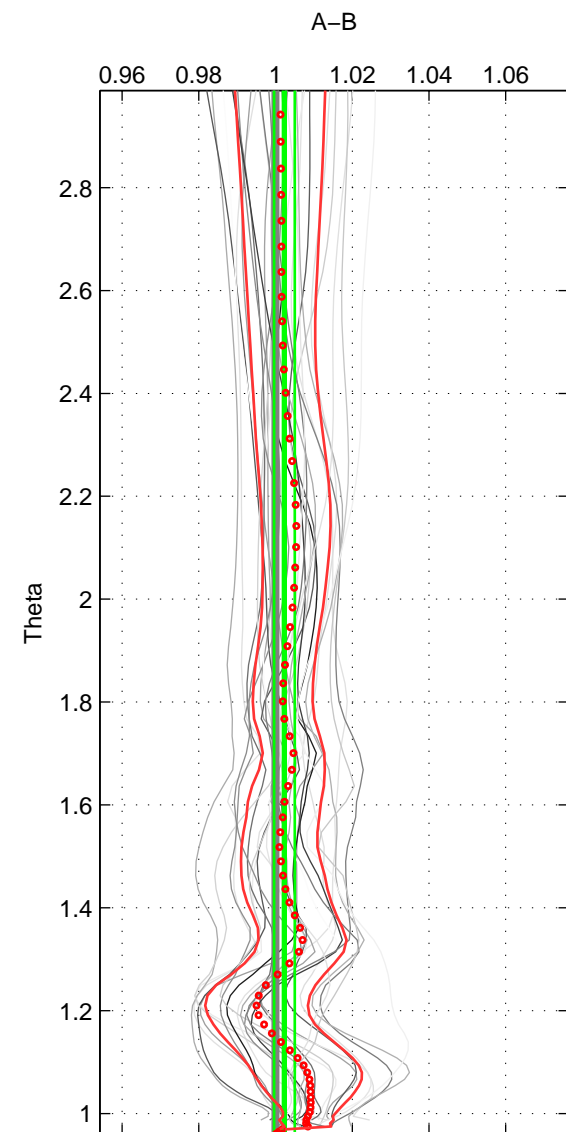

Cruise A (red). Date: Sep 1991 Cruisename: 487-31WT19910831
 Cruise B (blue). Date: Mar 1989 Cruisename: 507-32MW19890206

*** "Favourite" values are means of spaces 1 2 3.

	Offset	O.StDev	Ratio	R.Stdev	Rating
SIGMA:	0.691	1.243	1.005	0.009	5
THETA:	0.321	0.362	1.002	0.003	5
DEPTH:	1.324	1.043	1.009	0.008	5
FAV.:	0.779	0.883	1.005	0.006	5

Profiles of A: 7
 Profiles of B: 5
 Diff profs : 25
 WMoffset (A-B): 0.69063
 WMoffset stdev: 1.2432
 WMratio (A/B): 1.0048
 WMratio stdev: 0.0086714

Quality (1-5): 5

Profiles of A: 7
 Profiles of B: 5
 Diff profs : 25
 WMoffset (A-B): 0.32118
 WMoffset stdev: 0.36236
 WMratio (A/B): 1.0023
 WMratio stdev: 0.0026866

Quality (1-5): 5

Profiles of A: 7
 Profiles of B: 5
 Diff profs : 25
 WMoffset (A-B): 1.3243
 WMoffset stdev: 1.0435
 WMratio (A/B): 1.0093
 WMratio stdev: 0.0075726

Quality (1-5): 5