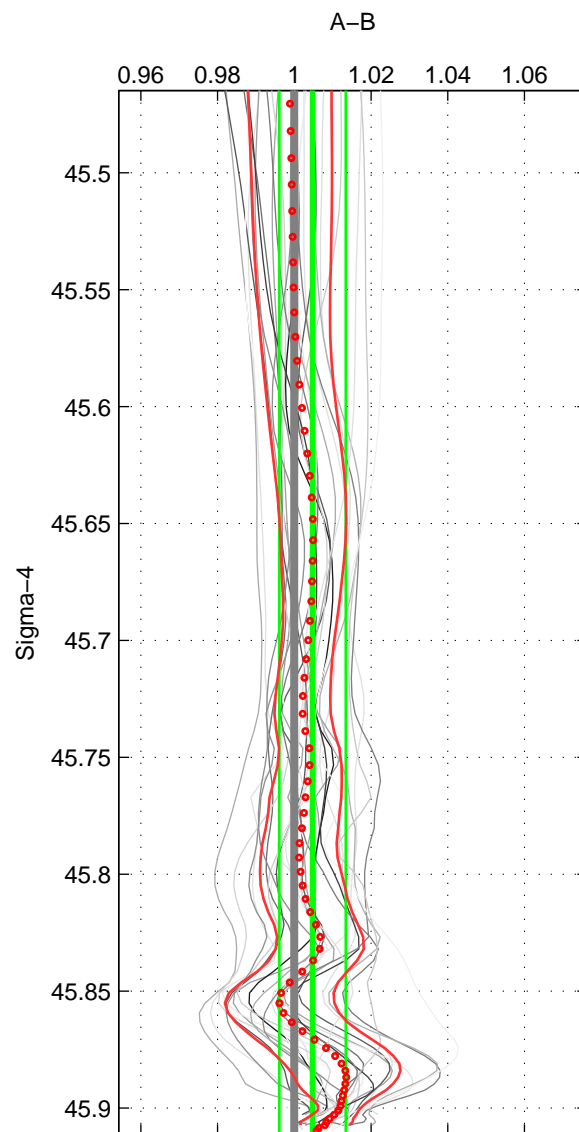

Cruise A (red). Date: Sep 1991 Cruisename: 487-31WT19910831
 Cruise B (blue). Date: Mar 1989 Cruisename: 507-32MW19890206

*** "Favourite" values are means of spaces 1 2 3.

	Offset	O.StDev	Ratio	R.Stdev	Rating
SIGMA:	0.691	1.243	1.005	0.009	5
THETA:	0.321	0.362	1.002	0.003	5
DEPTH:	1.324	1.043	1.009	0.008	5
FAV.:	0.779	0.883	1.005	0.006	5

Profiles of A: 7
 Profiles of B: 5
 Diff profs : 25
 WMoffset (A-B): 0.69063
 WMoffset stdev: 1.2432
 WMratio (A/B): 1.0048
 WMratio stdev: 0.0086714

Quality (1-5): 5

Profiles of A: 7
 Profiles of B: 5
 Diff profs : 25
 WMoffset (A-B): 0.32118
 WMoffset stdev: 0.36236
 WMratio (A/B): 1.0023
 WMratio stdev: 0.0026866

Quality (1-5): 5

Profiles of A: 7
 Profiles of B: 5
 Diff profs : 25
 WMoffset (A-B): 1.3243
 WMoffset stdev: 1.0435
 WMratio (A/B): 1.0093
 WMratio stdev: 0.0075726

Quality (1-5): 5