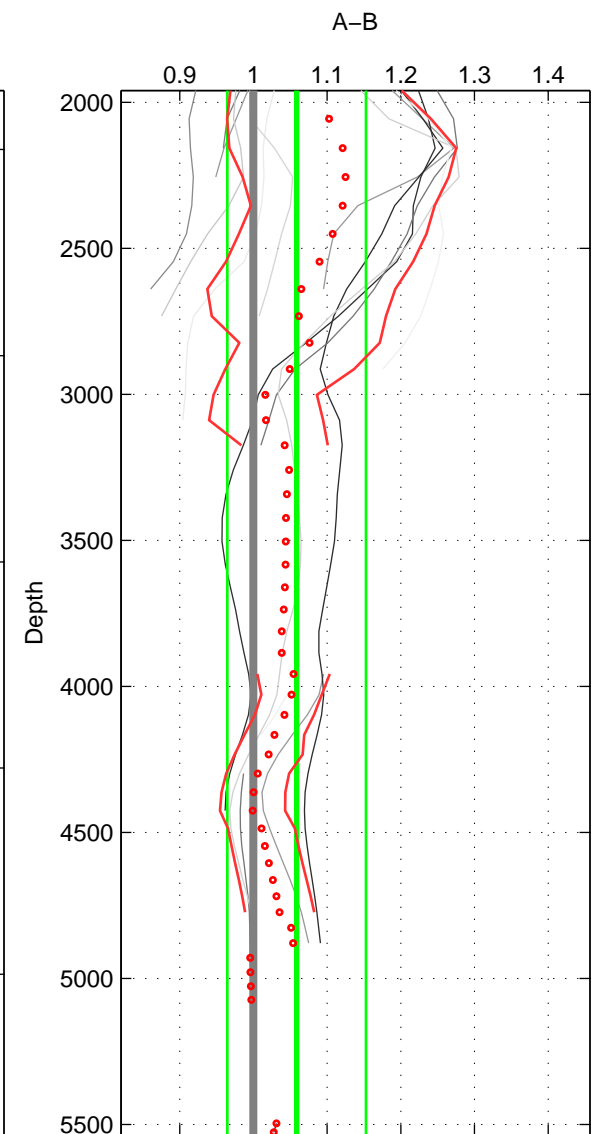

Cruise A (red). Date: Feb 1986 Cruisename: 363-35MF19850224

Cruise B (blue). Date: Jan 1995 Cruisename: 393-74DI19950106

*** "Favourite" values are means of spaces 1 2.

	Offset	O.StDev	Ratio	R.Stdev	Rating
SIGMA:	4.285	7.243	1.062	0.102	5
THETA:	4.768	6.250	1.062	0.079	5
DEPTH:	3.578	6.340	1.059	0.094	4
FAV.:	4.526	6.746	1.062	0.091	5

Profiles of A: 3
 Profiles of B: 14
 Diff profs : 14
 WMoffset (A-B): 4.285
 WMoffset stdev: 7.2426
 WMratio (A/B): 1.0617
 WMratio stdev: 0.10243

Quality (1-5): 5

Profiles of A: 3
 Profiles of B: 14
 Diff profs : 14
 WMoffset (A-B): 4.7676
 WMoffset stdev: 6.25
 WMratio (A/B): 1.0622
 WMratio stdev: 0.078587

Quality (1-5): 5

Profiles of A: 3
 Profiles of B: 13
 Diff profs : 13
 WMoffset (A-B): 3.5783
 WMoffset stdev: 6.3401
 WMratio (A/B): 1.0588
 WMratio stdev: 0.09402

Quality (1-5): 4