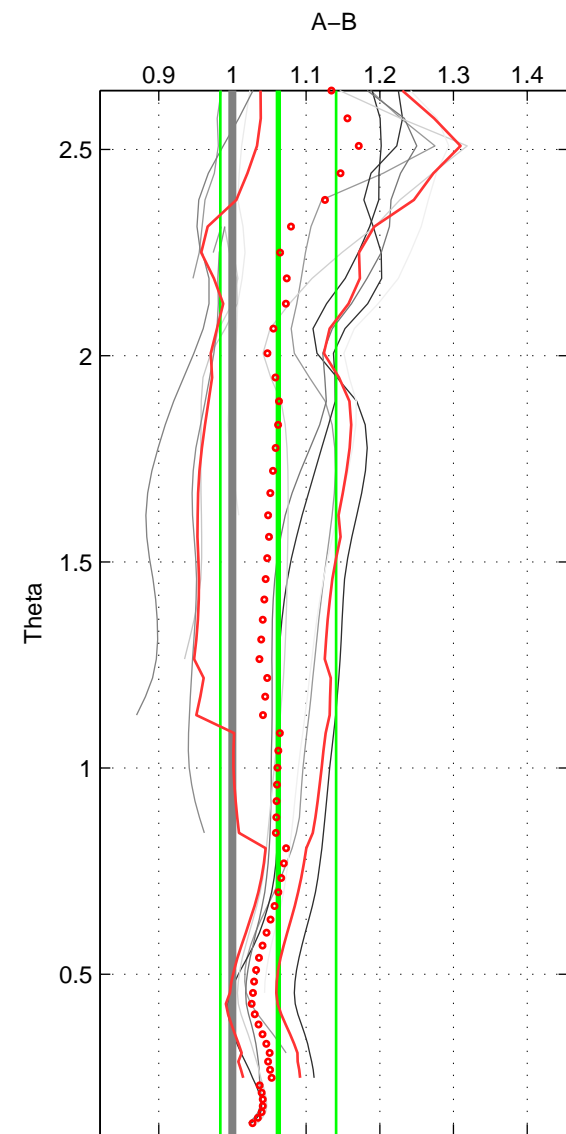

Cruise A (red). Date: Feb 1986 Cruisename: 363-35MF19850224

Cruise B (blue). Date: Jan 1995 Cruisename: 393-74DI19950106

*** "Favourite" values are means of spaces 1 2.

	Offset	O.StDev	Ratio	R.Stdev	Rating
SIGMA:	4.285	7.243	1.062	0.102	5
THETA:	4.768	6.250	1.062	0.079	5
DEPTH:	3.578	6.340	1.059	0.094	4
FAV.:	4.526	6.746	1.062	0.091	5

Profiles of A: 3
 Profiles of B: 14
 Diff profs : 14
 WMoffset (A-B): 4.285
 WMoffset stdev: 7.2426
 WMratio (A/B): 1.0617
 WMratio stdev: 0.10243

Quality (1-5): 5

Profiles of A: 3
 Profiles of B: 14
 Diff profs : 14
 WMoffset (A-B): 4.7676
 WMoffset stdev: 6.25
 WMratio (A/B): 1.0622
 WMratio stdev: 0.078587

Quality (1-5): 5

Profiles of A: 3
 Profiles of B: 13
 Diff profs : 13
 WMoffset (A-B): 3.5783
 WMoffset stdev: 6.3401
 WMratio (A/B): 1.0588
 WMratio stdev: 0.09402

Quality (1-5): 4