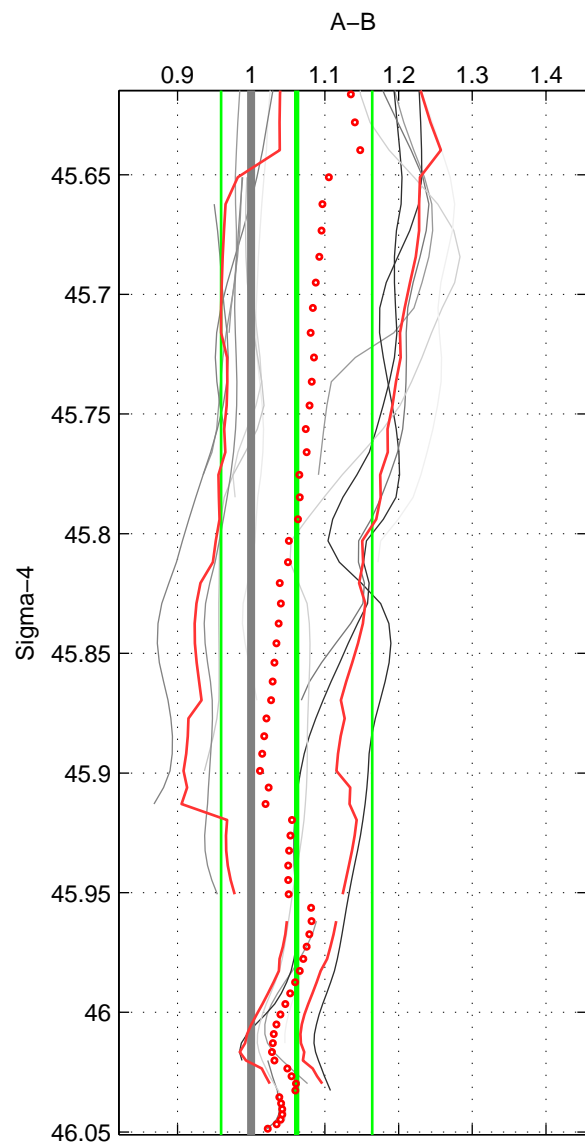

Cruise A (red). Date: Feb 1986 Cruisename: 363-35MF19850224

Cruise B (blue). Date: Jan 1995 Cruisename: 393-74DI19950106

*** "Favourite" values are means of spaces 1 2.

	Offset	O.StDev	Ratio	R.Stdev	Rating
SIGMA:	4.285	7.243	1.062	0.102	5
THETA:	4.768	6.250	1.062	0.079	5
DEPTH:	3.578	6.340	1.059	0.094	4
FAV.:	4.526	6.746	1.062	0.091	5

Profiles of A: 3
 Profiles of B: 14
 Diff profs : 14
 WMoffset (A-B): 4.285
 WMoffset stdev: 7.2426
 WMratio (A/B): 1.0617
 WMratio stdev: 0.10243

Quality (1-5): 5

Profiles of A: 3
 Profiles of B: 14
 Diff profs : 14
 WMoffset (A-B): 4.7676
 WMoffset stdev: 6.25
 WMratio (A/B): 1.0622
 WMratio stdev: 0.078587

Quality (1-5): 5

Profiles of A: 3
 Profiles of B: 13
 Diff profs : 13
 WMoffset (A-B): 3.5783
 WMoffset stdev: 6.3401
 WMratio (A/B): 1.0588
 WMratio stdev: 0.09402

Quality (1-5): 4