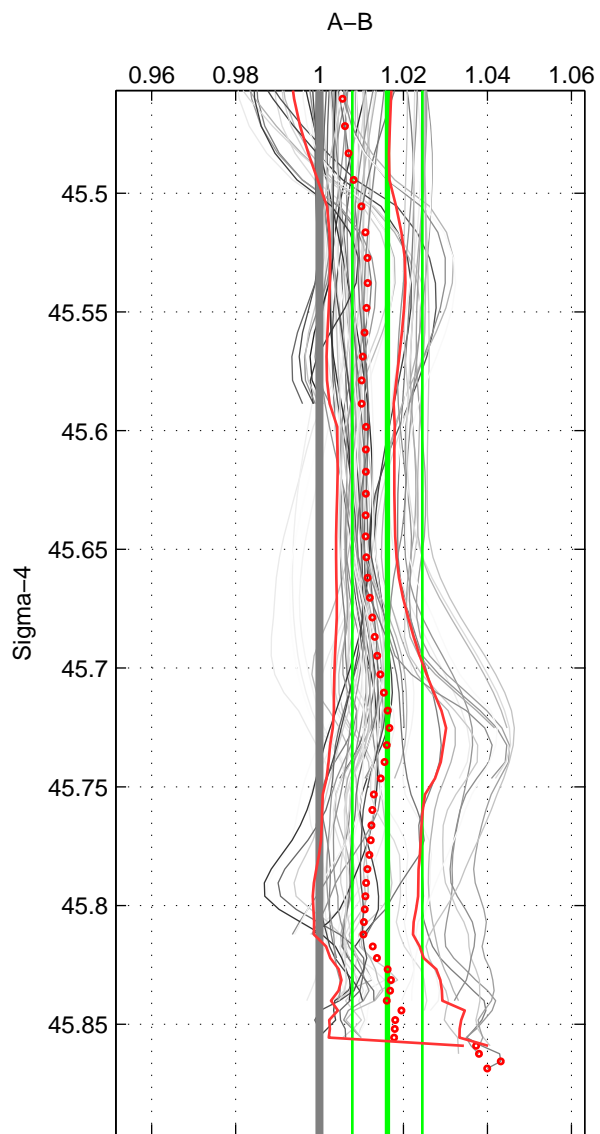

Cruise A (red). Date: Mar 1989 Cruisename: 507-32MW19890206

Cruise B (blue). Date: Jul 1994 Cruisename: 624-49RY19940707

\*\*\* "Favourite" values are means of spaces 1 2 3.

	Offset	O.StDev	Ratio	R.Stdev	Rating
SIGMA:	2.174	1.121	1.016	0.008	5
THETA:	2.120	1.184	1.016	0.009	5
DEPTH:	1.676	1.479	1.012	0.011	5
FAV.:	1.990	1.261	1.015	0.009	5

Profiles of A: 11  
 Profiles of B: 8  
 Diff profs : 69  
 WMoffset (A-B): 2.1737  
 WMoffset stdev: 1.1212  
 WMratio (A/B): 1.0161  
 WMratio stdev: 0.0083217

Quality (1-5): 5

Profiles of A: 11  
 Profiles of B: 8  
 Diff profs : 69  
 WMoffset (A-B): 2.1198  
 WMoffset stdev: 1.1839  
 WMratio (A/B): 1.0156  
 WMratio stdev: 0.0087864

Quality (1-5): 5

Profiles of A: 11  
 Profiles of B: 8  
 Diff profs : 69  
 WMoffset (A-B): 1.6756  
 WMoffset stdev: 1.479  
 WMratio (A/B): 1.0122  
 WMratio stdev: 0.010623

Quality (1-5): 5