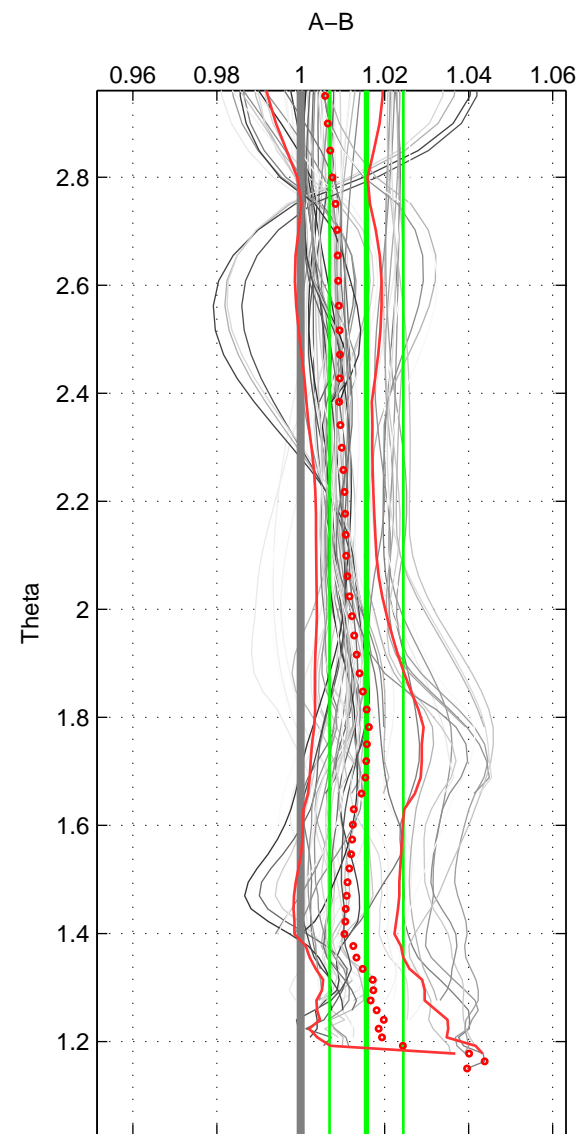

Cruise A (red). Date: Mar 1989 Cruisename: 507-32MW19890206

Cruise B (blue). Date: Jul 1994 Cruisename: 624-49RY19940707

\*\*\* "Favourite" values are means of spaces 1 2 3.

	Offset	O.StDev	Ratio	R.Stdev	Rating
SIGMA:	2.174	1.121	1.016	0.008	5
THETA:	2.120	1.184	1.016	0.009	5
DEPTH:	1.676	1.479	1.012	0.011	5
FAV.:	1.990	1.261	1.015	0.009	5

Profiles of A: 11  
 Profiles of B: 8  
 Diff profs : 69  
 WMoffset (A-B): 2.1737  
 WMoffset stdev: 1.1212  
 WMratio (A/B): 1.0161  
 WMratio stdev: 0.0083217

Quality (1-5): 5

Profiles of A: 11  
 Profiles of B: 8  
 Diff profs : 69  
 WMoffset (A-B): 2.1198  
 WMoffset stdev: 1.1839  
 WMratio (A/B): 1.0156  
 WMratio stdev: 0.0087864

Quality (1-5): 5

Profiles of A: 11  
 Profiles of B: 8  
 Diff profs : 69  
 WMoffset (A-B): 1.6756  
 WMoffset stdev: 1.479  
 WMratio (A/B): 1.0122  
 WMratio stdev: 0.010623

Quality (1-5): 5