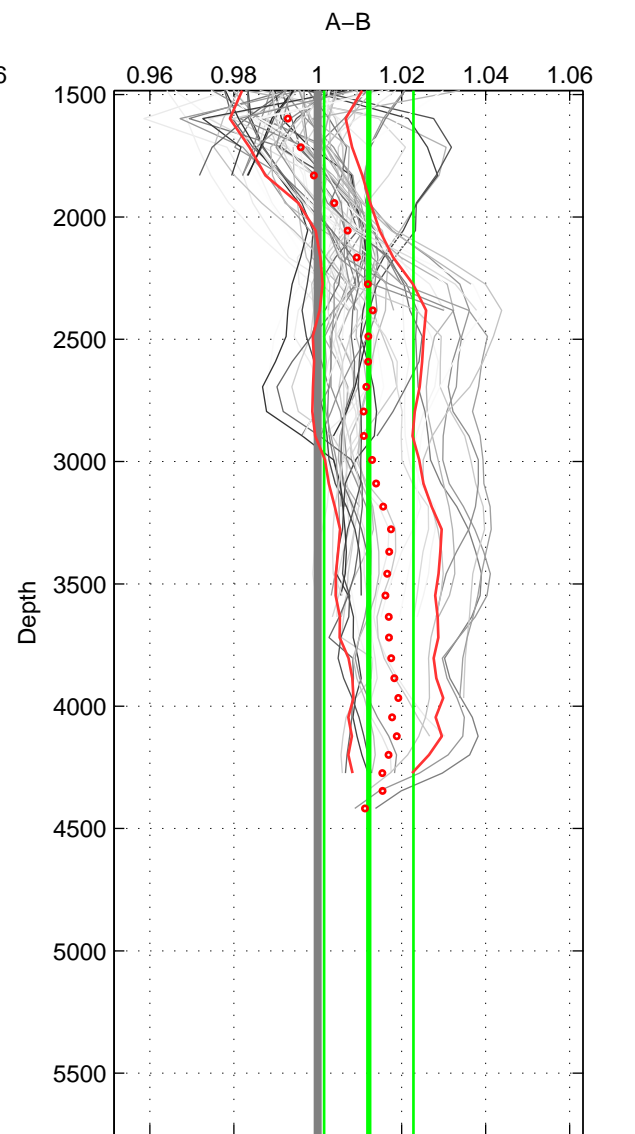

Cruise A (red). Date: Mar 1989 Cruisename: 507-32MW19890206

Cruise B (blue). Date: Jul 1994 Cruisename: 624-49RY19940707

\*\*\* "Favourite" values are means of spaces 1 2 3.

	Offset	O.StDev	Ratio	R.Stdev	Rating
SIGMA:	2.174	1.121	1.016	0.008	5
THETA:	2.120	1.184	1.016	0.009	5
DEPTH:	1.676	1.479	1.012	0.011	5
FAV.:	1.990	1.261	1.015	0.009	5

Profiles of A: 11  
 Profiles of B: 8  
 Diff profs : 69  
 WMoffset (A-B): 2.1737  
 WMoffset stdev: 1.1212  
 WMratio (A/B): 1.0161  
 WMratio stdev: 0.0083217

Quality (1-5): 5

Profiles of A: 11  
 Profiles of B: 8  
 Diff profs : 69  
 WMoffset (A-B): 2.1198  
 WMoffset stdev: 1.1839  
 WMratio (A/B): 1.0156  
 WMratio stdev: 0.0087864

Quality (1-5): 5

Profiles of A: 11  
 Profiles of B: 8  
 Diff profs : 69  
 WMoffset (A-B): 1.6756  
 WMoffset stdev: 1.479  
 WMratio (A/B): 1.0122  
 WMratio stdev: 0.010623

Quality (1-5): 5