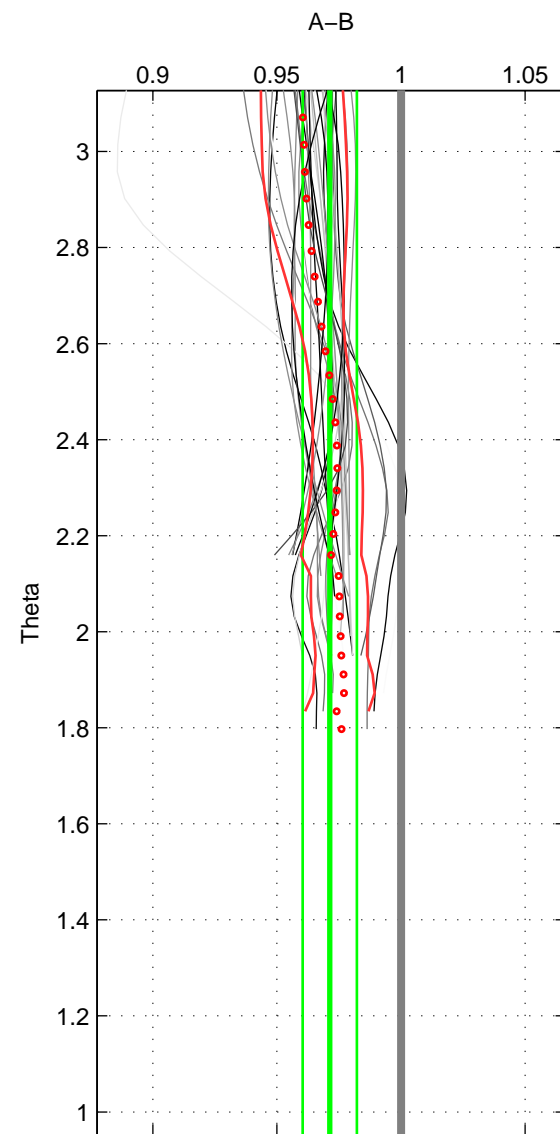

Cruise A (red). Date: Nov 2001 Cruisename: 695-49UP20011010
 Cruise B (blue). Date: Feb 2007 Cruisename: 714-49UP20070118

*** "Favourite" values are those of space 2.

	Offset	O.StDev	Ratio	R.Stdev	Rating
SIGMA:	-3.398	1.961	0.978	0.013	4
THETA:	-4.068	1.575	0.971	0.011	5
DEPTH:	-3.680	0.527	0.973	0.002	3
FAV. :	-4.068	1.575	0.971	0.011	5

Profiles of A: 3
 Profiles of B: 27
 Diff profs : 8
 WMoffset (A-B): -3.3982
 WMoffset stdev: 1.9611
 WMratio (A/B): 0.97813
 WMratio stdev: 0.012641

Quality (1-5): 4

Profiles of A: 16
 Profiles of B: 27
 Diff profs : 31
 WMoffset (A-B): -4.0675
 WMoffset stdev: 1.5746
 WMratio (A/B): 0.97132
 WMratio stdev: 0.010915

Quality (1-5): 5

Profiles of A: 16
 Profiles of B: 27
 Diff profs : 31
 WMoffset (A-B): -3.6803
 WMoffset stdev: 0.52653
 WMratio (A/B): 0.97299
 WMratio stdev: 0.0023078

Quality (1-5): 3

Please note that statistics are bad.