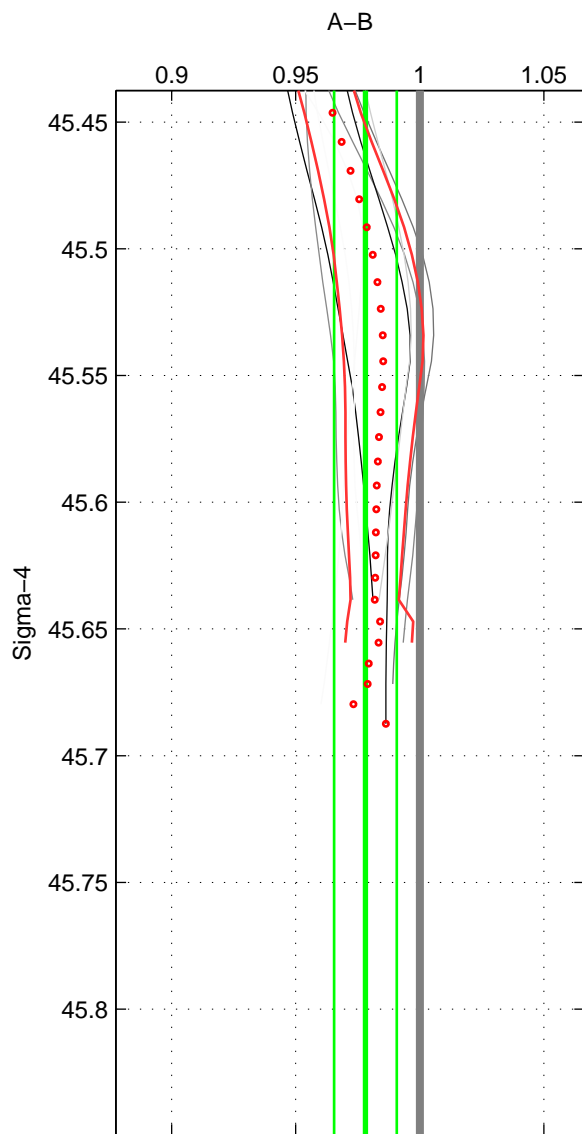

Cruise A (red). Date: Nov 2001 Cruisename: 695-49UP20011010
 Cruise B (blue). Date: Feb 2007 Cruisename: 714-49UP20070118

*** "Favourite" values are those of space 2.

	Offset	O.StDev	Ratio	R.Stdev	Rating
SIGMA:	-3.398	1.961	0.978	0.013	4
THETA:	-4.068	1.575	0.971	0.011	5
DEPTH:	-3.680	0.527	0.973	0.002	3
FAV. :	-4.068	1.575	0.971	0.011	5

Profiles of A: 3
 Profiles of B: 27
 Diff profs : 8
 WMoffset (A-B): -3.3982
 WMoffset stdev: 1.9611
 WMratio (A/B): 0.97813
 WMratio stdev: 0.012641

Quality (1-5): 4

Profiles of A: 16
 Profiles of B: 27
 Diff profs : 31
 WMoffset (A-B): -4.0675
 WMoffset stdev: 1.5746
 WMratio (A/B): 0.97132
 WMratio stdev: 0.010915

Quality (1-5): 5

Profiles of A: 16
 Profiles of B: 27
 Diff profs : 31
 WMoffset (A-B): -3.6803
 WMoffset stdev: 0.52653
 WMratio (A/B): 0.97299
 WMratio stdev: 0.0023078

Quality (1-5): 3

Please note that statistics are bad.