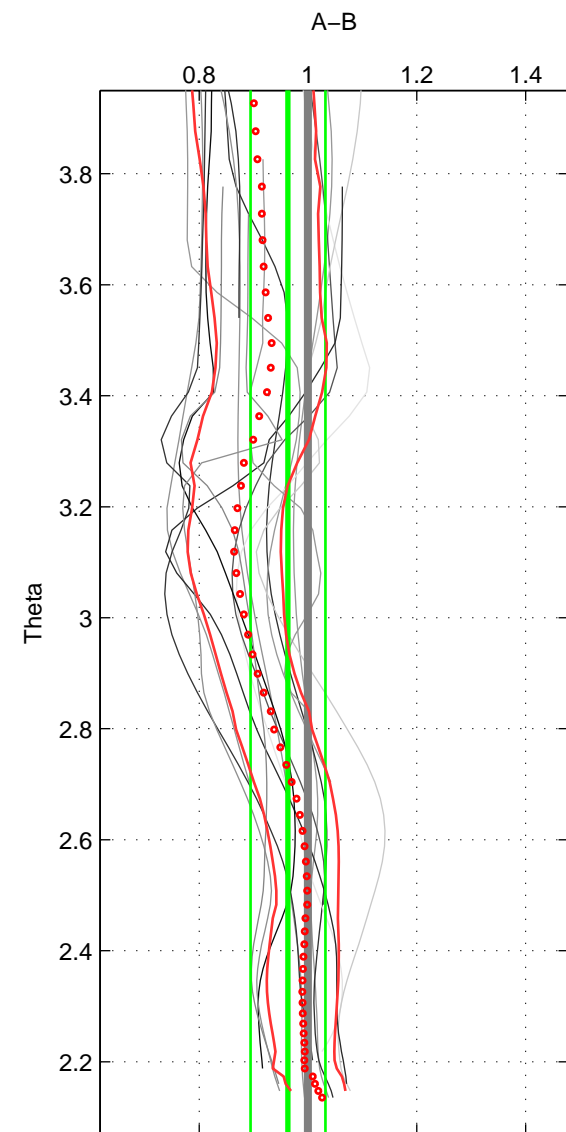

Cruise A (red). Date: Aug 1993 Cruisename: 251-33MW19930704.1

Cruise B (blue). Date: May 1991 Cruisename: 303-74AB19910501

*** "Favourite" values are means of spaces 1 2.

	Offset	O.StDev	Ratio	R.Stdev	Rating
SIGMA:	-1.770	1.346	0.915	0.070	5
THETA:	-1.203	1.637	0.963	0.069	5
DEPTH:	0.219	1.981	1.018	0.054	4
FAV.:	-1.487	1.492	0.939	0.069	5

Profiles of A: 14
 Profiles of B: 6
 Diff profs : 15
 WMoffset (A-B): -1.7699
 WMoffset stdev: 1.3463
 WMratio (A/B): 0.91546
 WMratio stdev: 0.069919

Quality (1-5): 5

Profiles of A: 14
 Profiles of B: 6
 Diff profs : 15
 WMoffset (A-B): -1.2034
 WMoffset stdev: 1.6369
 WMratio (A/B): 0.96317
 WMratio stdev: 0.068865

Quality (1-5): 5

Profiles of A: 14
 Profiles of B: 6
 Diff profs : 15
 WMoffset (A-B): 0.21857
 WMoffset stdev: 1.9807
 WMratio (A/B): 1.0177
 WMratio stdev: 0.054492

Quality (1-5): 4