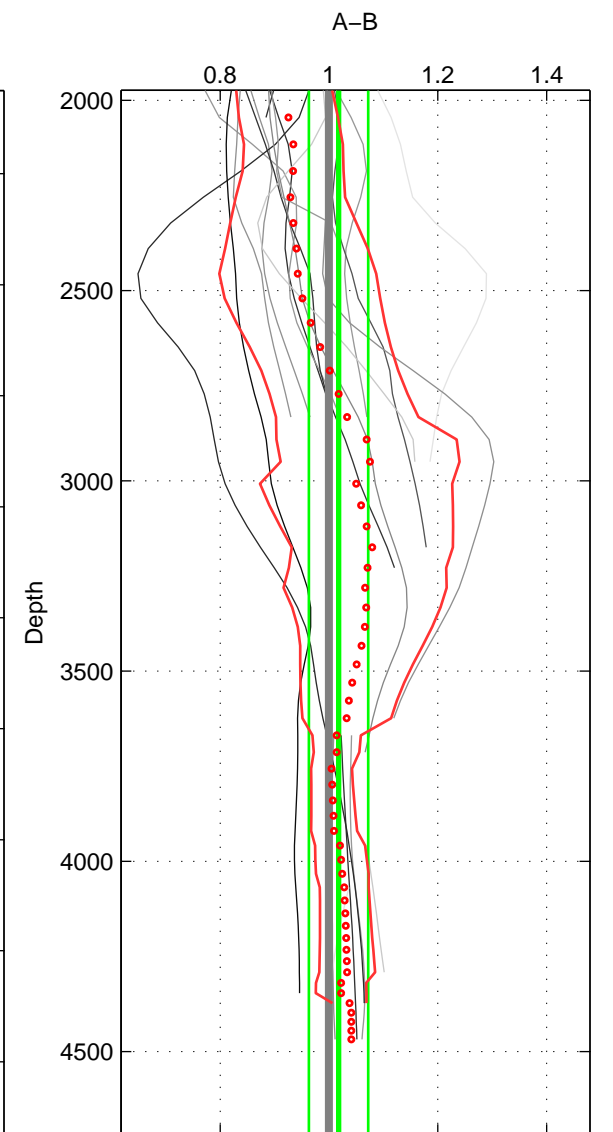

Cruise A (red). Date: Aug 1993 Cruisename: 251-33MW19930704.1

Cruise B (blue). Date: May 1991 Cruisename: 303-74AB19910501

*** "Favourite" values are means of spaces 1 2.

	Offset	O.StDev	Ratio	R.Stdev	Rating
SIGMA:	-1.770	1.346	0.915	0.070	5
THETA:	-1.203	1.637	0.963	0.069	5
DEPTH:	0.219	1.981	1.018	0.054	4
FAV.:	-1.487	1.492	0.939	0.069	5

Profiles of A: 14
 Profiles of B: 6
 Diff profs : 15
 WMoffset (A-B): -1.7699
 WMoffset stdev: 1.3463
 WMratio (A/B): 0.91546
 WMratio stdev: 0.069919

Quality (1-5): 5

Profiles of A: 14
 Profiles of B: 6
 Diff profs : 15
 WMoffset (A-B): -1.2034
 WMoffset stdev: 1.6369
 WMratio (A/B): 0.96317
 WMratio stdev: 0.068865

Quality (1-5): 5

Profiles of A: 14
 Profiles of B: 6
 Diff profs : 15
 WMoffset (A-B): 0.21857
 WMoffset stdev: 1.9807
 WMratio (A/B): 1.0177
 WMratio stdev: 0.054492

Quality (1-5): 4