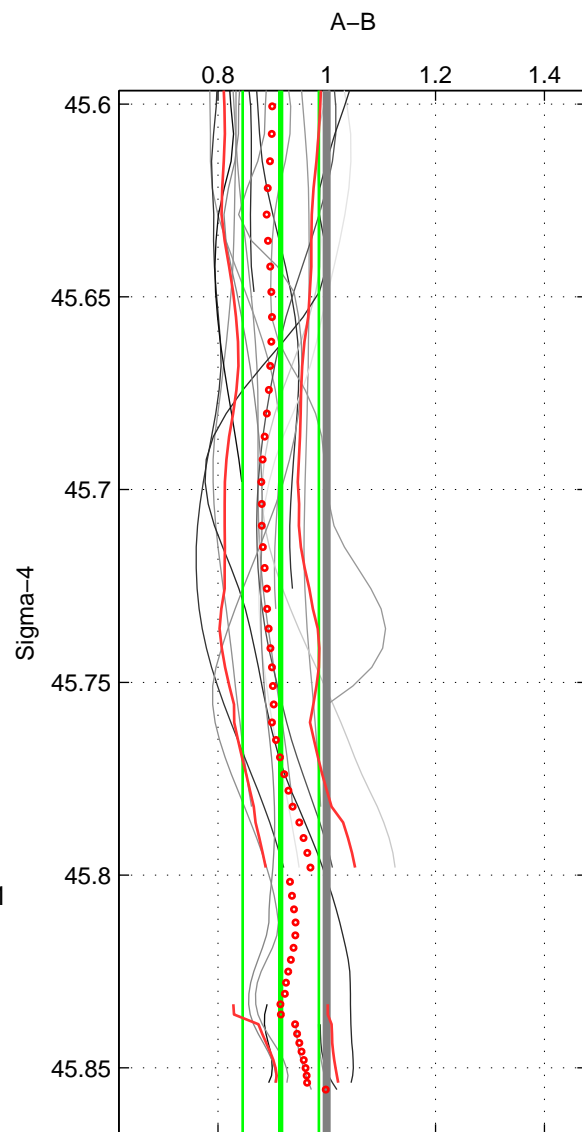

Cruise A (red). Date: Aug 1993 Cruisename: 251-33MW19930704.1

Cruise B (blue). Date: May 1991 Cruisename: 303-74AB19910501

*** "Favourite" values are means of spaces 1 2.

	Offset	O.StDev	Ratio	R.Stdev	Rating
SIGMA:	-1.770	1.346	0.915	0.070	5
THETA:	-1.203	1.637	0.963	0.069	5
DEPTH:	0.219	1.981	1.018	0.054	4
FAV.:	-1.487	1.492	0.939	0.069	5

Profiles of A: 14
 Profiles of B: 6
 Diff profs : 15
 WMoffset (A-B): -1.7699
 WMoffset stdev: 1.3463
 WMratio (A/B): 0.91546
 WMratio stdev: 0.069919

Quality (1-5): 5

Profiles of A: 14
 Profiles of B: 6
 Diff profs : 15
 WMoffset (A-B): -1.2034
 WMoffset stdev: 1.6369
 WMratio (A/B): 0.96317
 WMratio stdev: 0.068865

Quality (1-5): 5

Profiles of A: 14
 Profiles of B: 6
 Diff profs : 15
 WMoffset (A-B): 0.21857
 WMoffset stdev: 1.9807
 WMratio (A/B): 1.0177
 WMratio stdev: 0.054492

Quality (1-5): 4