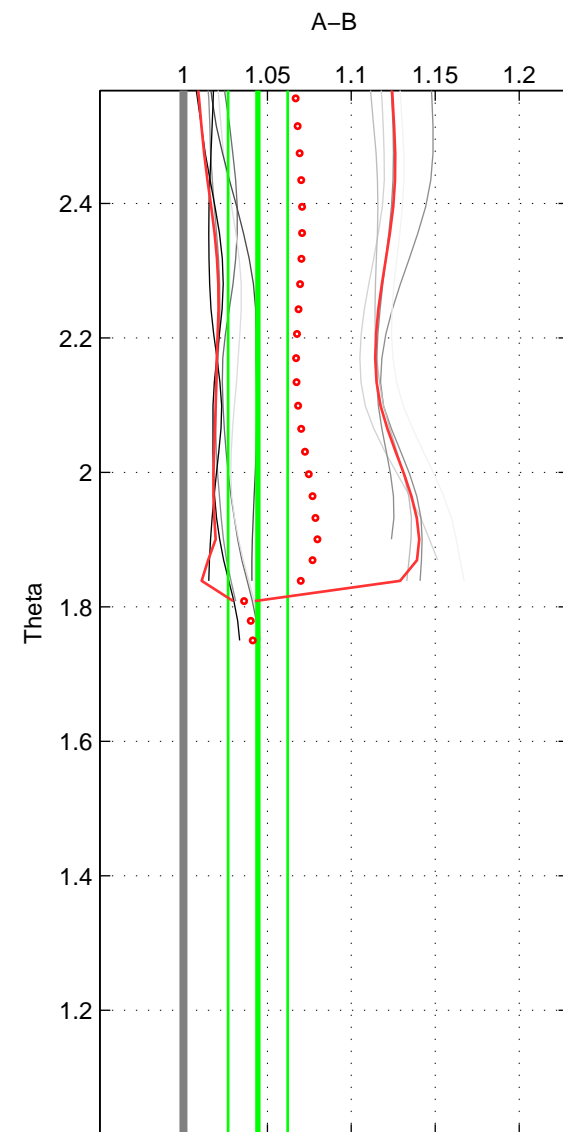

Cruise A (red). Date: Sep 1999 Cruisename: 554-49HG19990804

Cruise B (blue). Date: Jul 2002 Cruisename: 697-49UP20020620

\*\*\* "Favourite" values are means of spaces 1 2.

	Offset	O.StDev	Ratio	R.Stdev	Rating
SIGMA:	10.645	8.027	1.070	0.053	4
THETA:	6.904	2.702	1.044	0.018	4
DEPTH:	10.556	1.379	1.069	0.008	3
FAV. :	8.775	5.365	1.057	0.035	4

Profiles of A: 6  
 Profiles of B: 11  
 Diff profs : 11  
 WMoffset (A-B): 10.6446  
 WMoffset stdev: 8.0273  
 WMratio (A/B): 1.0703  
 WMratio stdev: 0.053256

Quality (1-5): 4

Profiles of A: 6  
 Profiles of B: 11  
 Diff profs : 11  
 WMoffset (A-B): 6.9045  
 WMoffset stdev: 2.7019  
 WMratio (A/B): 1.0444  
 WMratio stdev: 0.01771

Quality (1-5): 4

Profiles of A: 6  
 Profiles of B: 11  
 Diff profs : 11  
 WMoffset (A-B): 10.5558  
 WMoffset stdev: 1.3788  
 WMratio (A/B): 1.0693  
 WMratio stdev: 0.0081264

Quality (1-5): 3

Please note that statistics are bad.