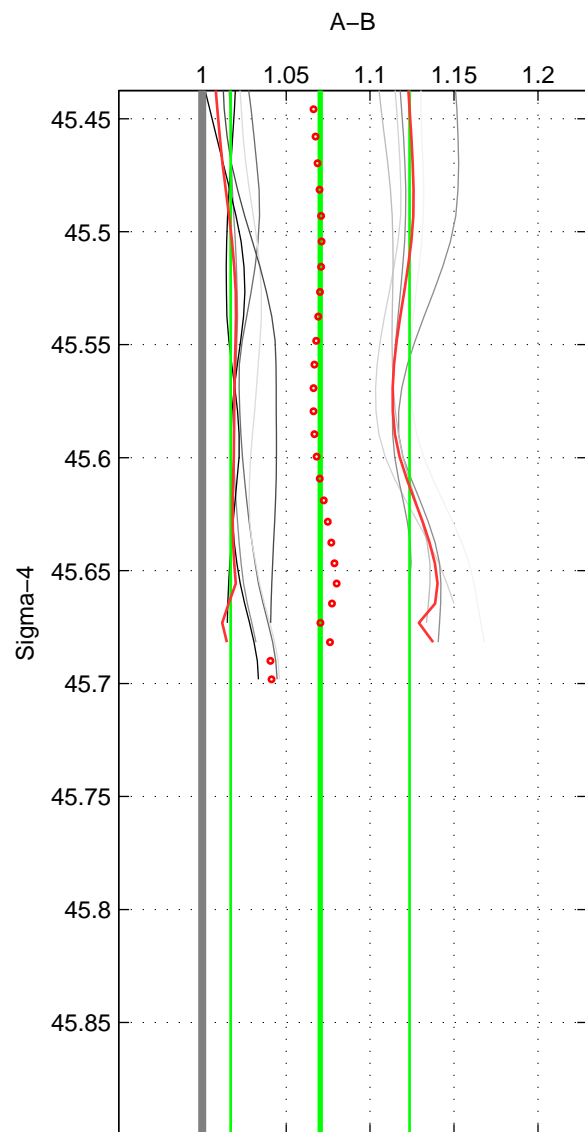

Cruise A (red). Date: Sep 1999 Cruisename: 554-49HG19990804

Cruise B (blue). Date: Jul 2002 Cruisename: 697-49UP20020620

\*\*\* "Favourite" values are means of spaces 1 2.

	Offset	O.StDev	Ratio	R.Stdev	Rating
SIGMA:	10.645	8.027	1.070	0.053	4
THETA:	6.904	2.702	1.044	0.018	4
DEPTH:	10.556	1.379	1.069	0.008	3
FAV. :	8.775	5.365	1.057	0.035	4

Profiles of A: 6  
 Profiles of B: 11  
 Diff profs : 11  
 WMoffset (A-B): 10.6446  
 WMoffset stdev: 8.0273  
 WMratio (A/B): 1.0703  
 WMratio stdev: 0.053256

Quality (1-5): 4

Profiles of A: 6  
 Profiles of B: 11  
 Diff profs : 11  
 WMoffset (A-B): 6.9045  
 WMoffset stdev: 2.7019  
 WMratio (A/B): 1.0444  
 WMratio stdev: 0.01771

Quality (1-5): 4

Profiles of A: 6  
 Profiles of B: 11  
 Diff profs : 11  
 WMoffset (A-B): 10.5558  
 WMoffset stdev: 1.3788  
 WMratio (A/B): 1.0693  
 WMratio stdev: 0.0081264

Quality (1-5): 3

Please note that statistics are bad.