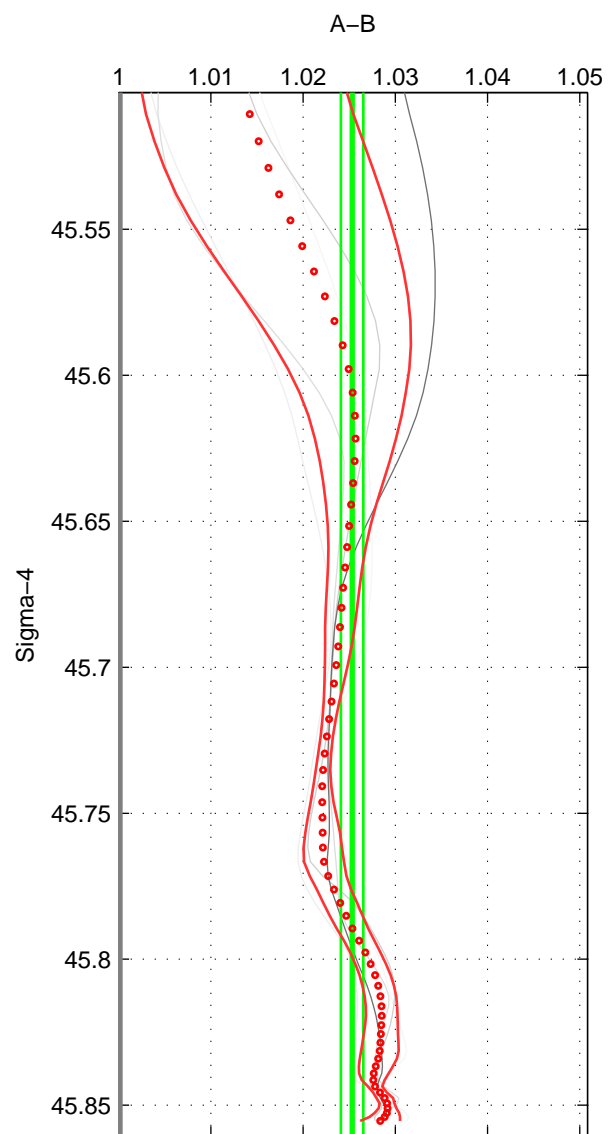

Cruise A (red). Date: Nov 1995 Cruisename: 625-49RY19951115

Cruise B (blue). Date: Jul 1998 Cruisename: 685-49UP19980703

*** "Favourite" values are means of spaces 1 2 3.

	Offset	O.StDev	Ratio	R.Stdev	Rating
SIGMA:	3.473	0.168	1.025	0.001	3
THETA:	3.433	0.176	1.025	0.001	3
DEPTH:	3.461	0.199	1.025	0.001	3
FAV.:	3.456	0.181	1.025	0.001	3

Profiles of A: 5
 Profiles of B: 1
 Diff profs : 5
 WMoffset (A-B): 3.4734
 WMoffset stdev: 0.16796
 WMratio (A/B): 1.0253
 WMratio stdev: 0.0012243

Quality (1-5): 3

Profiles of A: 5
 Profiles of B: 1
 Diff profs : 5
 WMoffset (A-B): 3.4329
 WMoffset stdev: 0.17636
 WMratio (A/B): 1.025
 WMratio stdev: 0.0012845

Quality (1-5): 3

Profiles of A: 5
 Profiles of B: 1
 Diff profs : 5
 WMoffset (A-B): 3.4611
 WMoffset stdev: 0.19902
 WMratio (A/B): 1.0252
 WMratio stdev: 0.001448

Quality (1-5): 3