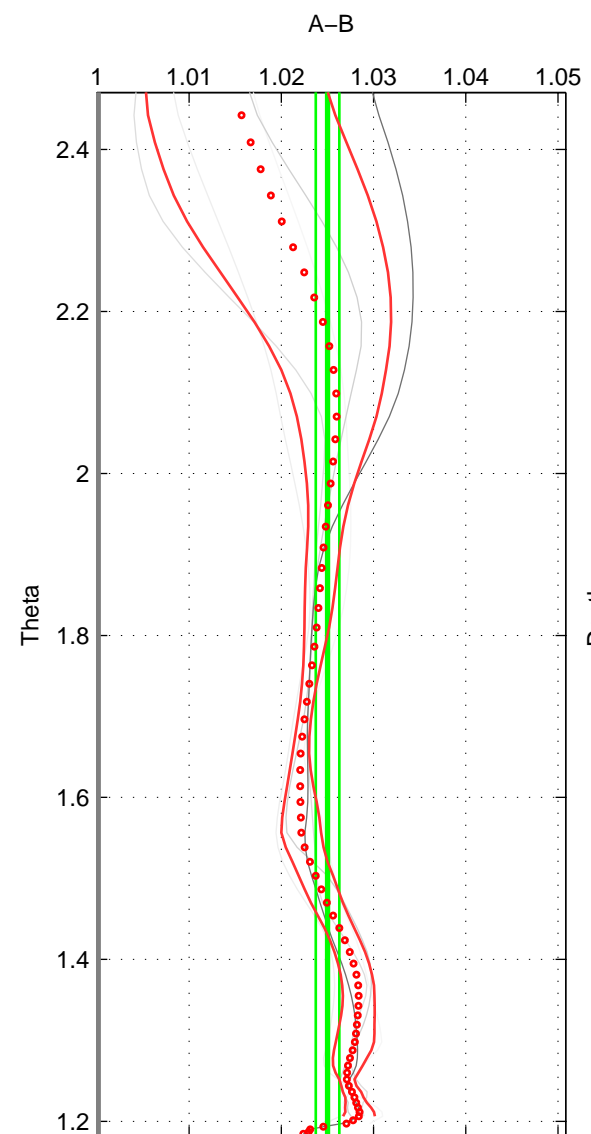

Cruise A (red). Date: Nov 1995 Cruisename: 625-49RY19951115

Cruise B (blue). Date: Jul 1998 Cruisename: 685-49UP19980703

*** "Favourite" values are means of spaces 1 2 3.

	Offset	O.StDev	Ratio	R.Stdev	Rating
SIGMA:	3.473	0.168	1.025	0.001	3
THETA:	3.433	0.176	1.025	0.001	3
DEPTH:	3.461	0.199	1.025	0.001	3
FAV.:	3.456	0.181	1.025	0.001	3

Profiles of A: 5
 Profiles of B: 1
 Diff profs : 5
 WMoffset (A-B): 3.4734
 WMoffset stdev: 0.16796
 WMratio (A/B): 1.0253
 WMratio stdev: 0.0012243

Quality (1-5): 3

Profiles of A: 5
 Profiles of B: 1
 Diff profs : 5
 WMoffset (A-B): 3.4329
 WMoffset stdev: 0.17636
 WMratio (A/B): 1.025
 WMratio stdev: 0.0012845

Quality (1-5): 3

Profiles of A: 5
 Profiles of B: 1
 Diff profs : 5
 WMoffset (A-B): 3.4611
 WMoffset stdev: 0.19902
 WMratio (A/B): 1.0252
 WMratio stdev: 0.001448

Quality (1-5): 3