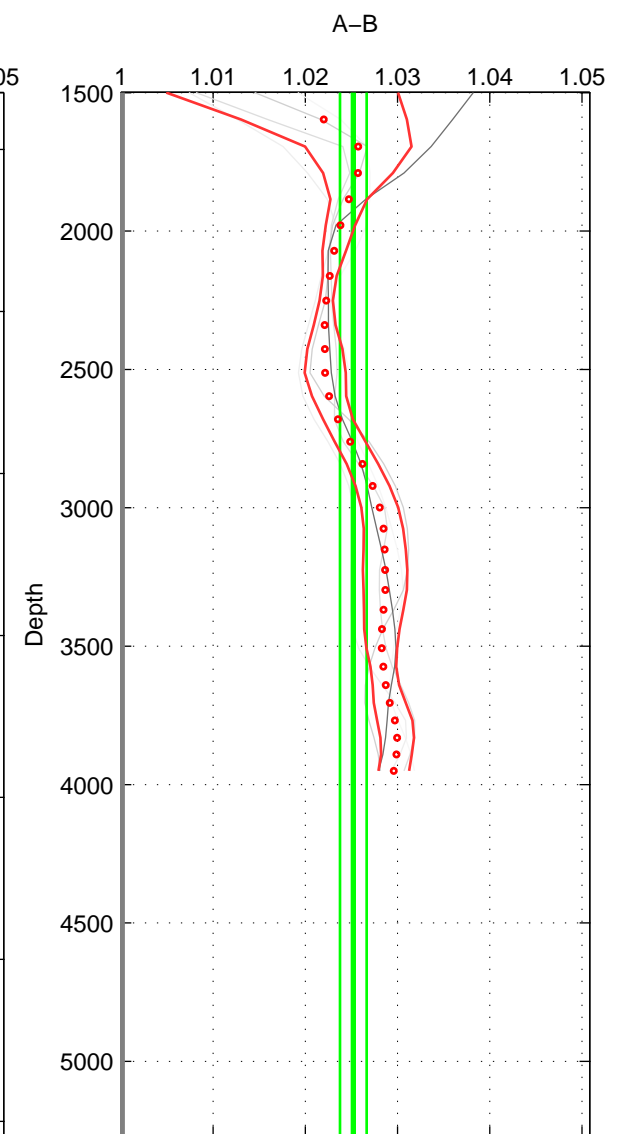

Cruise A (red). Date: Nov 1995 Cruisename: 625-49RY19951115

Cruise B (blue). Date: Jul 1998 Cruisename: 685-49UP19980703

*** "Favourite" values are means of spaces 1 2 3.

	Offset	O.StDev	Ratio	R.Stdev	Rating
SIGMA:	3.473	0.168	1.025	0.001	3
THETA:	3.433	0.176	1.025	0.001	3
DEPTH:	3.461	0.199	1.025	0.001	3
FAV.:	3.456	0.181	1.025	0.001	3

Profiles of A: 5
 Profiles of B: 1
 Diff profs : 5
 WMoffset (A-B): 3.4734
 WMoffset stdev: 0.16796
 WMratio (A/B): 1.0253
 WMratio stdev: 0.0012243

Quality (1-5): 3

Profiles of A: 5
 Profiles of B: 1
 Diff profs : 5
 WMoffset (A-B): 3.4329
 WMoffset stdev: 0.17636
 WMratio (A/B): 1.025
 WMratio stdev: 0.0012845

Quality (1-5): 3

Profiles of A: 5
 Profiles of B: 1
 Diff profs : 5
 WMoffset (A-B): 3.4611
 WMoffset stdev: 0.19902
 WMratio (A/B): 1.0252
 WMratio stdev: 0.001448

Quality (1-5): 3