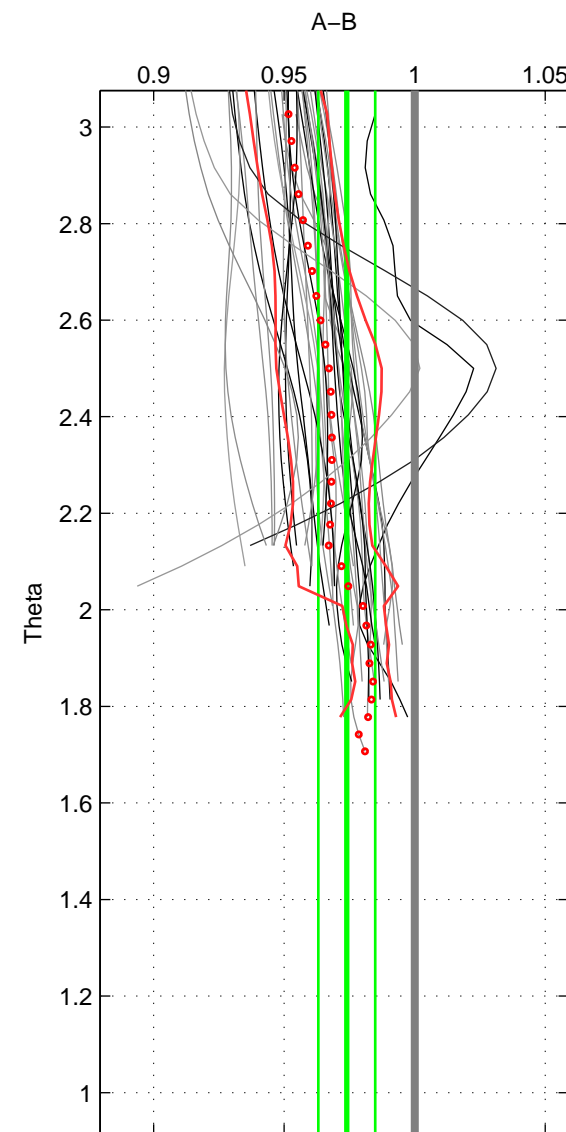

Cruise A (red). Date: Oct 1998 Cruisename: 686-49UP19980916

Cruise B (blue). Date: Jun 2007 Cruisename: 715-49UP20070606

*** "Favourite" values are those of space 2.

	Offset	O.StDev	Ratio	R.Stdev	Rating
SIGMA:	-4.414	2.168	0.969	0.017	4
THETA:	-4.142	1.541	0.974	0.011	5
DEPTH:	-5.277	0.695	0.962	0.006	3
FAV. :	-4.142	1.541	0.974	0.011	5

Profiles of A: 31
 Profiles of B: 21
 Diff profs : 39
 WMoffset (A-B): -4.4139
 WMoffset stdev: 2.1677
 WMratio (A/B): 0.96944
 WMratio stdev: 0.016837

Quality (1-5): 4

Profiles of A: 31
 Profiles of B: 21
 Diff profs : 39
 WMoffset (A-B): -4.1424
 WMoffset stdev: 1.5413
 WMratio (A/B): 0.97399
 WMratio stdev: 0.010864

Quality (1-5): 5

Profiles of A: 31
 Profiles of B: 21
 Diff profs : 39
 WMoffset (A-B): -5.2768
 WMoffset stdev: 0.6953
 WMratio (A/B): 0.96214
 WMratio stdev: 0.0061672

Quality (1-5): 3

Please note that statistics are bad.