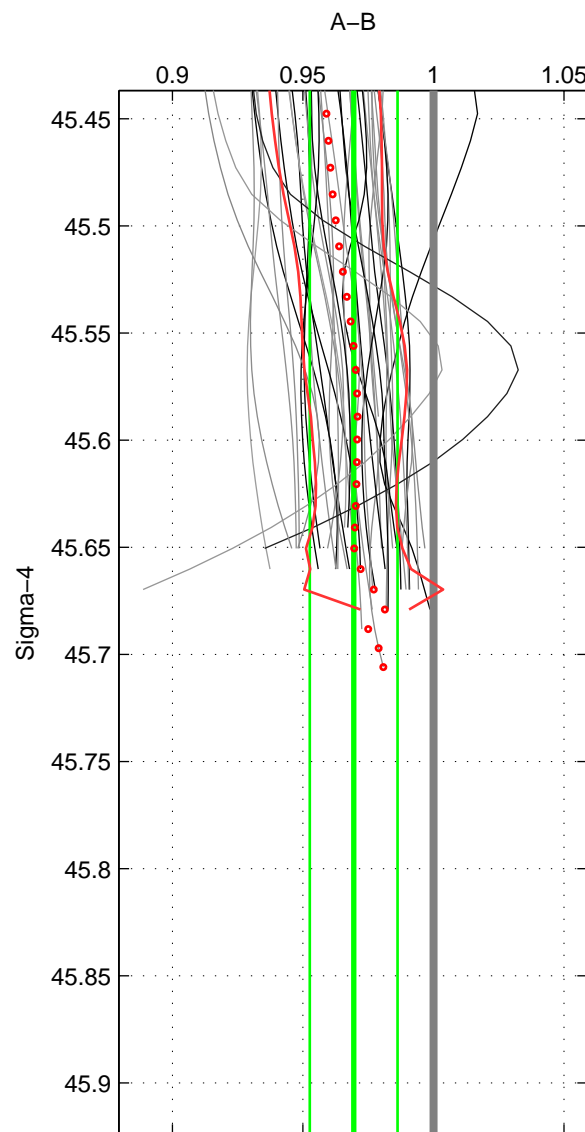

Cruise A (red). Date: Oct 1998 Cruisename: 686-49UP19980916

Cruise B (blue). Date: Jun 2007 Cruisename: 715-49UP20070606

*** "Favourite" values are those of space 2.

	Offset	O.StDev	Ratio	R.Stdev	Rating
SIGMA:	-4.414	2.168	0.969	0.017	4
THETA:	-4.142	1.541	0.974	0.011	5
DEPTH:	-5.277	0.695	0.962	0.006	3
FAV. :	-4.142	1.541	0.974	0.011	5

Profiles of A: 31
 Profiles of B: 21
 Diff profs : 39
 WMoffset (A-B): -4.4139
 WMoffset stdev: 2.1677
 WMratio (A/B): 0.96944
 WMratio stdev: 0.016837

Quality (1-5): 4

Profiles of A: 31
 Profiles of B: 21
 Diff profs : 39
 WMoffset (A-B): -4.1424
 WMoffset stdev: 1.5413
 WMratio (A/B): 0.97399
 WMratio stdev: 0.010864

Quality (1-5): 5

Profiles of A: 31
 Profiles of B: 21
 Diff profs : 39
 WMoffset (A-B): -5.2768
 WMoffset stdev: 0.6953
 WMratio (A/B): 0.96214
 WMratio stdev: 0.0061672

Quality (1-5): 3

Please note that statistics are bad.