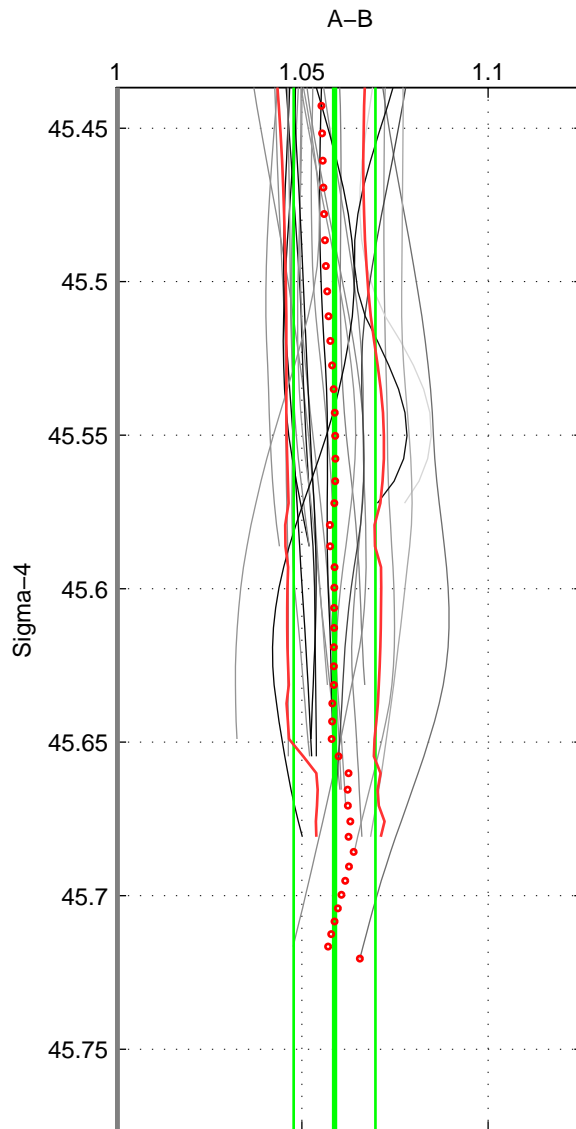

Cruise A (red). Date: Oct 1998 Cruisename: 686-49UP19980916

Cruise B (blue). Date: May 2001 Cruisename: 693-49UP20010424

\*\*\* "Favourite" values are means of spaces 1 2.

	Offset	O.StDev	Ratio	R.Stdev	Rating
SIGMA:	8.541	1.448	1.059	0.011	4
THETA:	8.446	1.239	1.058	0.009	4
DEPTH:	8.594	1.478	1.058	0.010	3
FAV.:	8.493	1.344	1.059	0.010	4

Profiles of A: 10  
 Profiles of B: 11  
 Diff profs : 25  
 WMoffset (A-B): 8.541  
 WMoffset stdev: 1.448  
 WMratio (A/B): 1.0587  
 WMratio stdev: 0.010986

Quality (1-5): 4

Profiles of A: 10  
 Profiles of B: 11  
 Diff profs : 25  
 WMoffset (A-B): 8.4455  
 WMoffset stdev: 1.2394  
 WMratio (A/B): 1.0584  
 WMratio stdev: 0.0094572

Quality (1-5): 4

Profiles of A: 10  
 Profiles of B: 11  
 Diff profs : 25  
 WMoffset (A-B): 8.594  
 WMoffset stdev: 1.4783  
 WMratio (A/B): 1.0578  
 WMratio stdev: 0.010423

Quality (1-5): 3