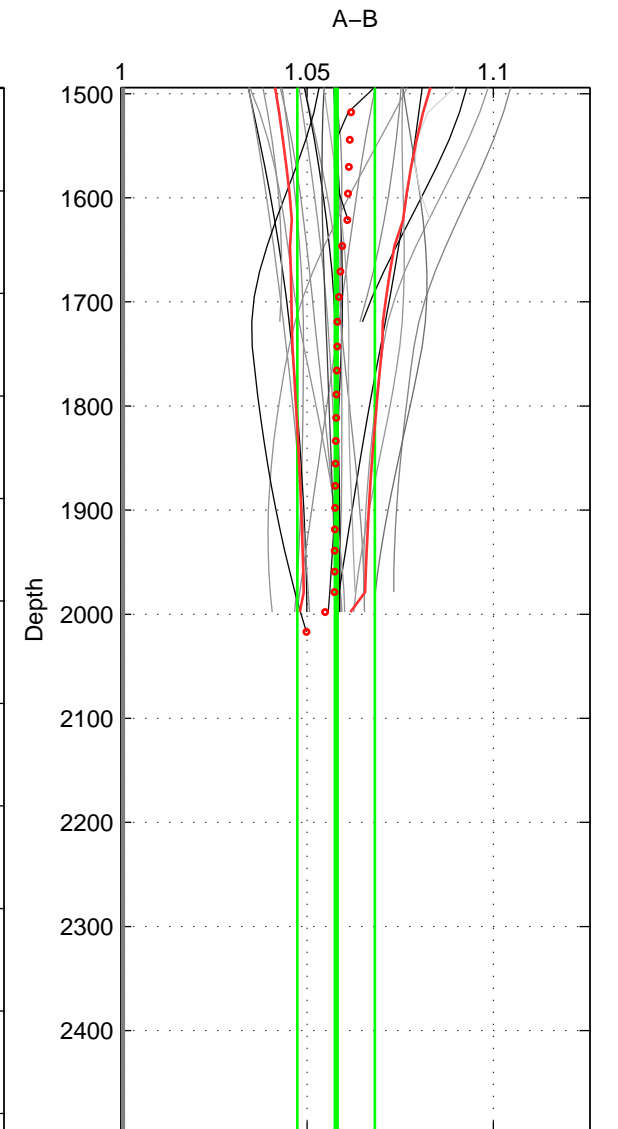

Cruise A (red). Date: Oct 1998 Cruisename: 686-49UP19980916

Cruise B (blue). Date: May 2001 Cruisename: 693-49UP20010424

\*\*\* "Favourite" values are means of spaces 1 2.

	Offset	O.StDev	Ratio	R.Stdev	Rating
SIGMA:	8.541	1.448	1.059	0.011	4
THETA:	8.446	1.239	1.058	0.009	4
DEPTH:	8.594	1.478	1.058	0.010	3
FAV.:	8.493	1.344	1.059	0.010	4

Profiles of A: 10  
 Profiles of B: 11  
 Diff profs : 25  
 WMoffset (A-B): 8.541  
 WMoffset stdev: 1.448  
 WMratio (A/B): 1.0587  
 WMratio stdev: 0.010986

Quality (1-5): 4

Profiles of A: 10  
 Profiles of B: 11  
 Diff profs : 25  
 WMoffset (A-B): 8.4455  
 WMoffset stdev: 1.2394  
 WMratio (A/B): 1.0584  
 WMratio stdev: 0.0094572

Quality (1-5): 4

Profiles of A: 10  
 Profiles of B: 11  
 Diff profs : 25  
 WMoffset (A-B): 8.594  
 WMoffset stdev: 1.4783  
 WMratio (A/B): 1.0578  
 WMratio stdev: 0.010423

Quality (1-5): 3