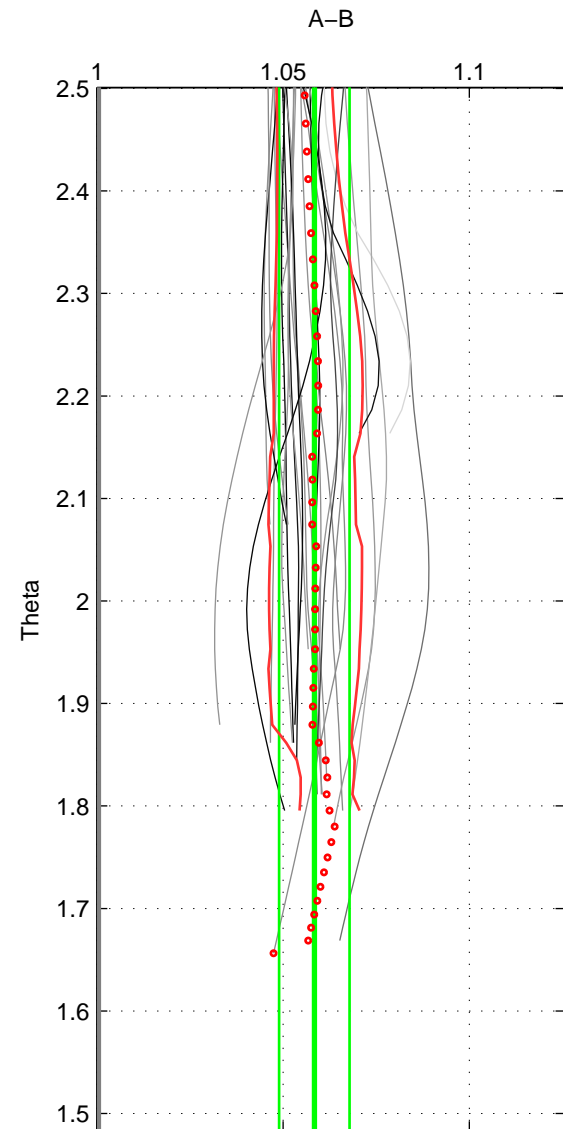

Cruise A (red). Date: Oct 1998 Cruisename: 686-49UP19980916

Cruise B (blue). Date: May 2001 Cruisename: 693-49UP20010424

\*\*\* "Favourite" values are means of spaces 1 2.

	Offset	O.StDev	Ratio	R.Stdev	Rating
SIGMA:	8.541	1.448	1.059	0.011	4
THETA:	8.446	1.239	1.058	0.009	4
DEPTH:	8.594	1.478	1.058	0.010	3
FAV.:	8.493	1.344	1.059	0.010	4

Profiles of A: 10  
 Profiles of B: 11  
 Diff profs : 25  
 WMoffset (A-B): 8.541  
 WMoffset stdev: 1.448  
 WMratio (A/B): 1.0587  
 WMratio stdev: 0.010986

Quality (1-5): 4

Profiles of A: 10  
 Profiles of B: 11  
 Diff profs : 25  
 WMoffset (A-B): 8.4455  
 WMoffset stdev: 1.2394  
 WMratio (A/B): 1.0584  
 WMratio stdev: 0.0094572

Quality (1-5): 4

Profiles of A: 10  
 Profiles of B: 11  
 Diff profs : 25  
 WMoffset (A-B): 8.594  
 WMoffset stdev: 1.4783  
 WMratio (A/B): 1.0578  
 WMratio stdev: 0.010423

Quality (1-5): 3