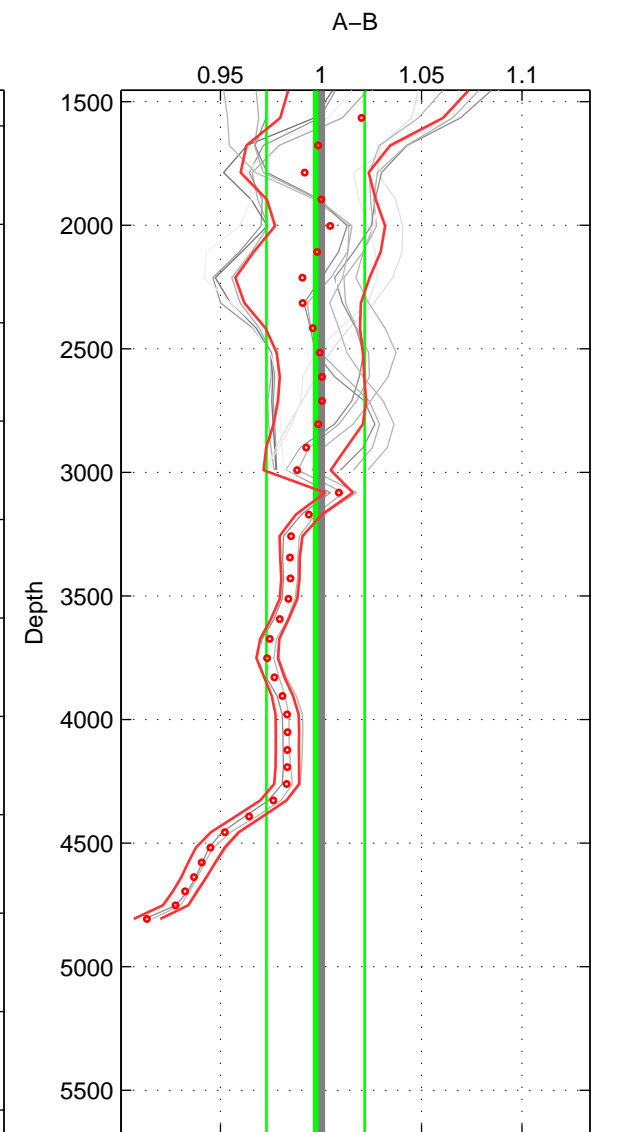

Cruise A (red). Date: Sep 1995 Cruisename: 549-49HG19950807

Cruise B (blue). Date: Oct 2007 Cruisename: 613-49NZ20071008

\*\*\* "Favourite" values are means of spaces 1 2.

	Offset	O.StDev	Ratio	R.Stdev	Rating
SIGMA:	-0.910	3.296	0.994	0.021	5
THETA:	0.231	4.357	1.001	0.027	5
DEPTH:	-0.409	3.893	0.997	0.024	4
FAV. :	-0.340	3.826	0.998	0.024	5

Profiles of A: 4  
 Profiles of B: 11  
 Diff profs : 14  
 WMoffset (A-B): -0.91011  
 WMoffset stdev: 3.296  
 WMratio (A/B): 0.99444  
 WMratio stdev: 0.021064

Quality (1-5): 5

Profiles of A: 4  
 Profiles of B: 11  
 Diff profs : 14  
 WMoffset (A-B): 0.23065  
 WMoffset stdev: 4.3567  
 WMratio (A/B): 1.0012  
 WMratio stdev: 0.027138

Quality (1-5): 5

Profiles of A: 4  
 Profiles of B: 11  
 Diff profs : 14  
 WMoffset (A-B): -0.4095  
 WMoffset stdev: 3.8927  
 WMratio (A/B): 0.9973  
 WMratio stdev: 0.024391

Quality (1-5): 4