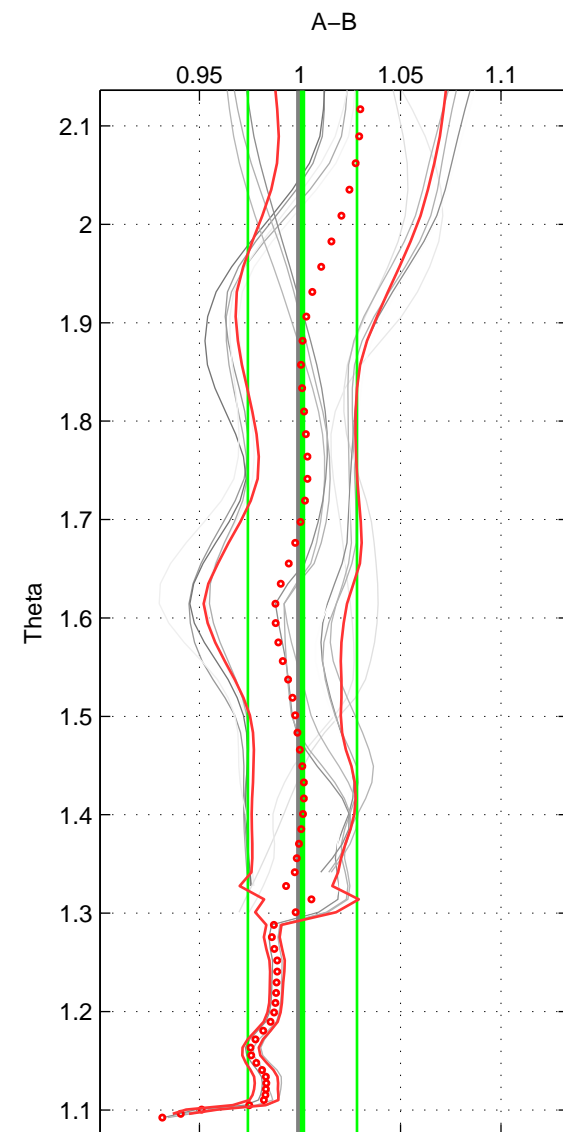

Cruise A (red). Date: Sep 1995 Cruisename: 549-49HG19950807

Cruise B (blue). Date: Oct 2007 Cruisename: 613-49NZ20071008

\*\*\* "Favourite" values are means of spaces 1 2.

	Offset	O.StDev	Ratio	R.Stdev	Rating
SIGMA:	-0.910	3.296	0.994	0.021	5
THETA:	0.231	4.357	1.001	0.027	5
DEPTH:	-0.409	3.893	0.997	0.024	4
FAV. :	-0.340	3.826	0.998	0.024	5

Profiles of A: 4  
 Profiles of B: 11  
 Diff profs : 14  
 WMoffset (A-B): -0.91011  
 WMoffset stdev: 3.296  
 WMratio (A/B): 0.99444  
 WMratio stdev: 0.021064

Quality (1-5): 5

Profiles of A: 4  
 Profiles of B: 11  
 Diff profs : 14  
 WMoffset (A-B): 0.23065  
 WMoffset stdev: 4.3567  
 WMratio (A/B): 1.0012  
 WMratio stdev: 0.027138

Quality (1-5): 5

Profiles of A: 4  
 Profiles of B: 11  
 Diff profs : 14  
 WMoffset (A-B): -0.4095  
 WMoffset stdev: 3.8927  
 WMratio (A/B): 0.9973  
 WMratio stdev: 0.024391

Quality (1-5): 4