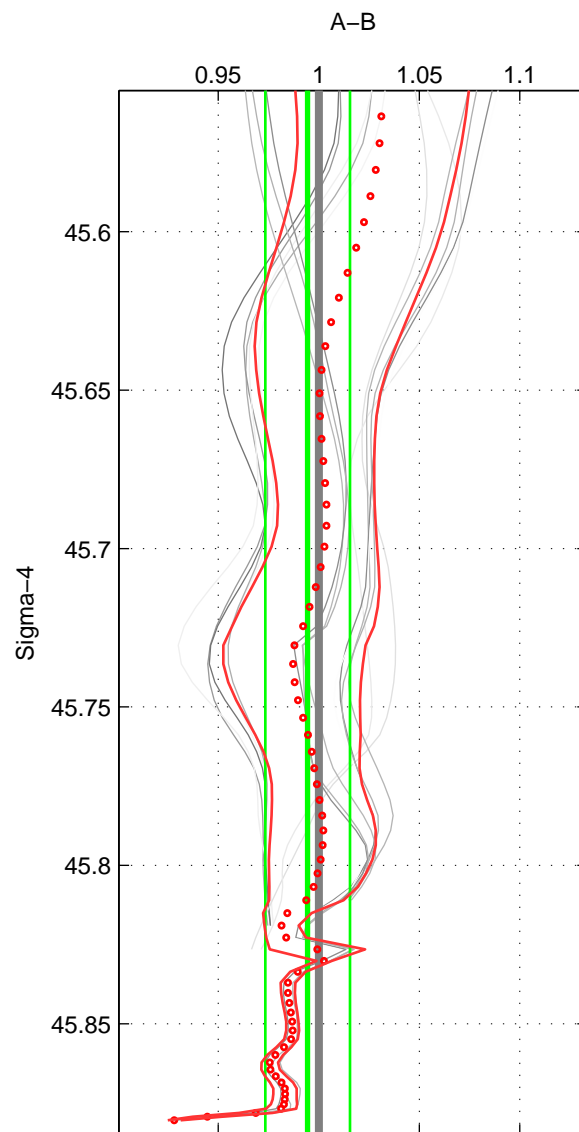

Cruise A (red). Date: Sep 1995 Cruisename: 549-49HG19950807

Cruise B (blue). Date: Oct 2007 Cruisename: 613-49NZ20071008

\*\*\* "Favourite" values are means of spaces 1 2.

	Offset	O.StDev	Ratio	R.Stdev	Rating
SIGMA:	-0.910	3.296	0.994	0.021	5
THETA:	0.231	4.357	1.001	0.027	5
DEPTH:	-0.409	3.893	0.997	0.024	4
FAV. :	-0.340	3.826	0.998	0.024	5

Profiles of A: 4  
 Profiles of B: 11  
 Diff profs : 14  
 WMoffset (A-B): -0.91011  
 WMoffset stdev: 3.296  
 WMratio (A/B): 0.99444  
 WMratio stdev: 0.021064

Quality (1-5): 5

Profiles of A: 4  
 Profiles of B: 11  
 Diff profs : 14  
 WMoffset (A-B): 0.23065  
 WMoffset stdev: 4.3567  
 WMratio (A/B): 1.0012  
 WMratio stdev: 0.027138

Quality (1-5): 5

Profiles of A: 4  
 Profiles of B: 11  
 Diff profs : 14  
 WMoffset (A-B): -0.4095  
 WMoffset stdev: 3.8927  
 WMratio (A/B): 0.9973  
 WMratio stdev: 0.024391

Quality (1-5): 4