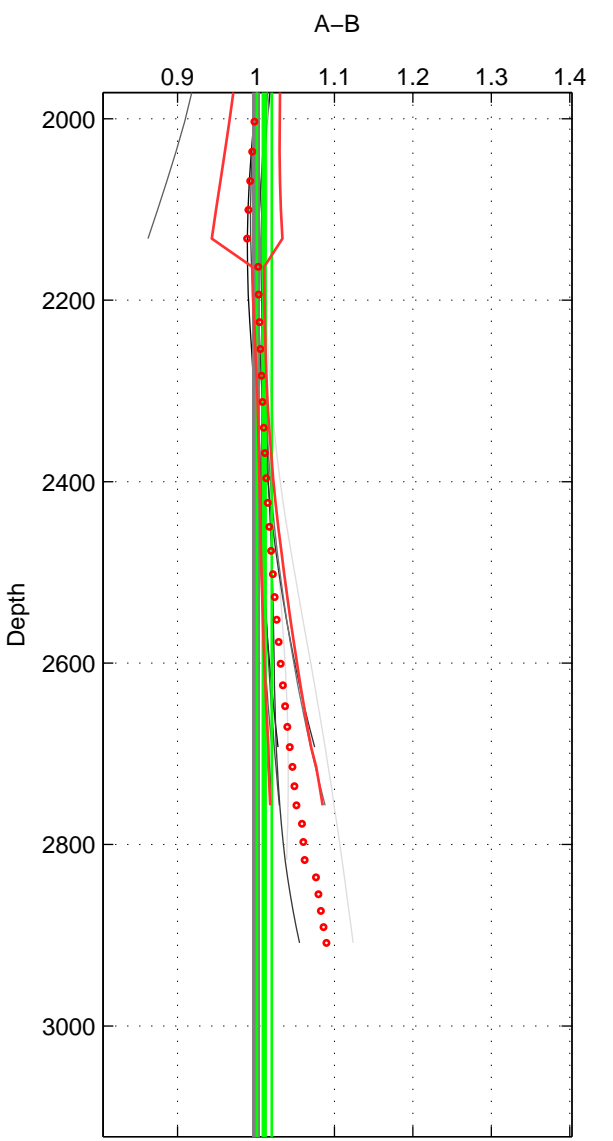

Cruise A (red). Date: May 2002 Cruisename: 51-32H120020505

Cruise B (blue). Date: Aug 2002 Cruisename: 52-32H120020718

\*\*\* "Favourite" values are means of spaces 1 2 3.

	Offset	O.StDev	Ratio	R.Stdev	Rating
SIGMA:	0.200	0.287	1.020	0.029	2
THETA:	0.565	0.372	1.045	0.031	2
DEPTH:	0.128	0.114	1.011	0.010	2
FAV.:	0.298	0.258	1.025	0.023	2

Profiles of A: 3  
 Profiles of B: 5  
 Diff profs : 10  
 WMoffset (A-B): 0.19964  
 WMoffset stdev: 0.28714  
 WMratio (A/B): 1.0195  
 WMratio stdev: 0.028679

Quality (1-5): 2

Profiles of A: 3  
 Profiles of B: 5  
 Diff profs : 10  
 WMoffset (A-B): 0.56503  
 WMoffset stdev: 0.37218  
 WMratio (A/B): 1.0449  
 WMratio stdev: 0.030551

Quality (1-5): 2

Profiles of A: 3  
 Profiles of B: 5  
 Diff profs : 10  
 WMoffset (A-B): 0.12824  
 WMoffset stdev: 0.11434  
 WMratio (A/B): 1.0107  
 WMratio stdev: 0.0095567

Quality (1-5): 2