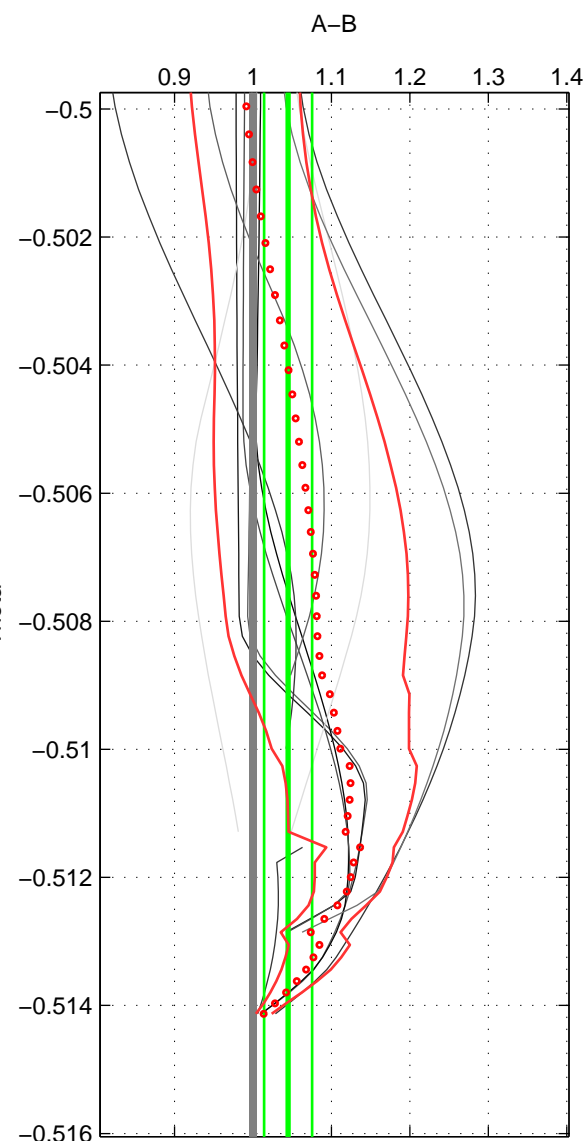

Cruise A (red). Date: May 2002 Cruisename: 51-32H120020505

Cruise B (blue). Date: Aug 2002 Cruisename: 52-32H120020718

\*\*\* "Favourite" values are means of spaces 1 2 3.

	Offset	O.StDev	Ratio	R.Stdev	Rating
SIGMA:	0.200	0.287	1.020	0.029	2
THETA:	0.565	0.372	1.045	0.031	2
DEPTH:	0.128	0.114	1.011	0.010	2
FAV.:	0.298	0.258	1.025	0.023	2

Profiles of A: 3  
 Profiles of B: 5  
 Diff profs : 10  
 WMoffset (A-B): 0.19964  
 WMoffset stdev: 0.28714  
 WMratio (A/B): 1.0195  
 WMratio stdev: 0.028679

Quality (1-5): 2

Profiles of A: 3  
 Profiles of B: 5  
 Diff profs : 10  
 WMoffset (A-B): 0.56503  
 WMoffset stdev: 0.37218  
 WMratio (A/B): 1.0449  
 WMratio stdev: 0.030551

Quality (1-5): 2

Profiles of A: 3  
 Profiles of B: 5  
 Diff profs : 10  
 WMoffset (A-B): 0.12824  
 WMoffset stdev: 0.11434  
 WMratio (A/B): 1.0107  
 WMratio stdev: 0.0095567

Quality (1-5): 2