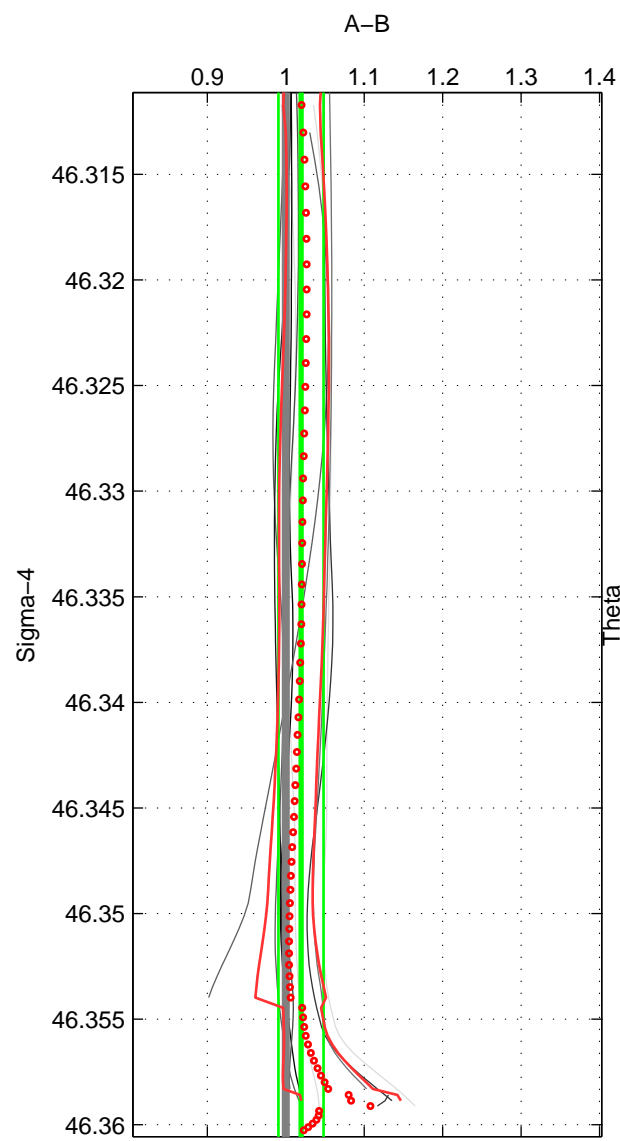

Cruise A (red). Date: May 2002 Cruisename: 51-32H120020505

Cruise B (blue). Date: Aug 2002 Cruisename: 52-32H120020718

\*\*\* "Favourite" values are means of spaces 1 2 3.

	Offset	O.StDev	Ratio	R.Stdev	Rating
SIGMA:	0.200	0.287	1.020	0.029	2
THETA:	0.565	0.372	1.045	0.031	2
DEPTH:	0.128	0.114	1.011	0.010	2
FAV.:	0.298	0.258	1.025	0.023	2

Profiles of A: 3  
 Profiles of B: 5  
 Diff profs : 10  
 WMoffset (A-B): 0.19964  
 WMoffset stdev: 0.28714  
 WMratio (A/B): 1.0195  
 WMratio stdev: 0.028679

Quality (1-5): 2

Profiles of A: 3  
 Profiles of B: 5  
 Diff profs : 10  
 WMoffset (A-B): 0.56503  
 WMoffset stdev: 0.37218  
 WMratio (A/B): 1.0449  
 WMratio stdev: 0.030551

Quality (1-5): 2

Profiles of A: 3  
 Profiles of B: 5  
 Diff profs : 10  
 WMoffset (A-B): 0.12824  
 WMoffset stdev: 0.11434  
 WMratio (A/B): 1.0107  
 WMratio stdev: 0.0095567

Quality (1-5): 2