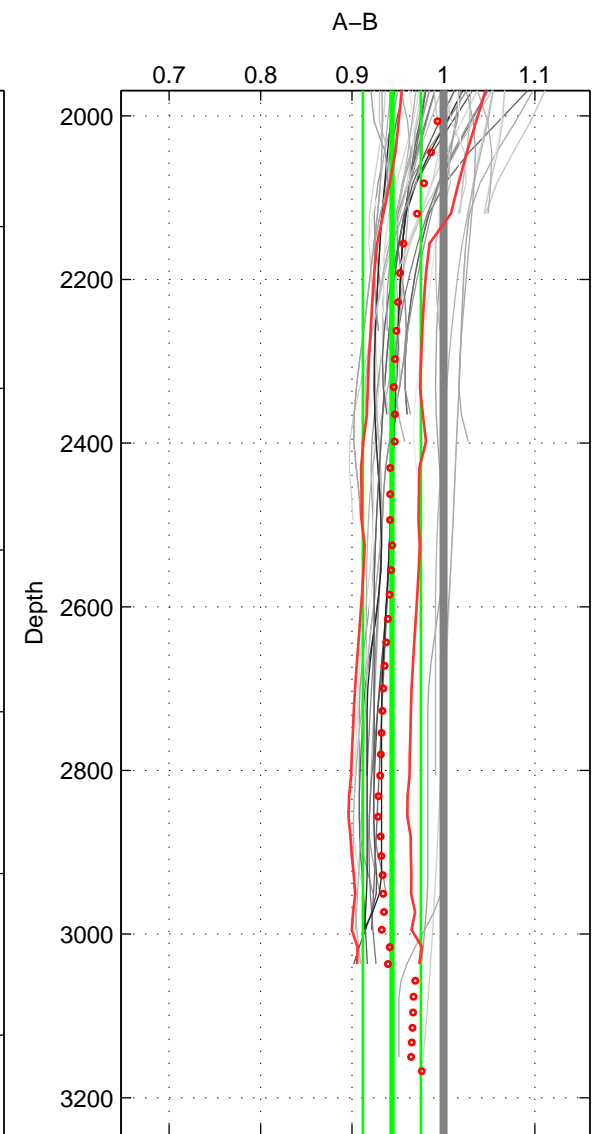

Cruise A (red). Date: Jul 1984 Cruisename: 1-06AQ19840719
 Cruise B (blue). Date: Jun 2002 Cruisename: 49-316N20020530

*** "Favourite" values are those of space 3.

	Offset	O.StDev	Ratio	R.Stdev	Rating
SIGMA:	-1.074	0.651	0.907	0.056	3
THETA:	-1.153	0.765	0.900	0.066	3
DEPTH:	-0.652	0.370	0.944	0.032	4
FAV. :	-0.652	0.370	0.944	0.032	4

Profiles of A: 7
 Profiles of B: 9
 Diff profs : 53
 WMoffset (A-B): -1.0741
 WMoffset stdev: 0.65069
 WMratio (A/B): 0.90683
 WMratio stdev: 0.056313

Quality (1-5): 3

Profiles of A: 7
 Profiles of B: 9
 Diff profs : 51
 WMoffset (A-B): -1.1532
 WMoffset stdev: 0.76493
 WMratio (A/B): 0.89979
 WMratio stdev: 0.066211

Quality (1-5): 3

Profiles of A: 7
 Profiles of B: 9
 Diff profs : 53
 WMoffset (A-B): -0.65162
 WMoffset stdev: 0.36973
 WMratio (A/B): 0.94364
 WMratio stdev: 0.031695

Quality (1-5): 4