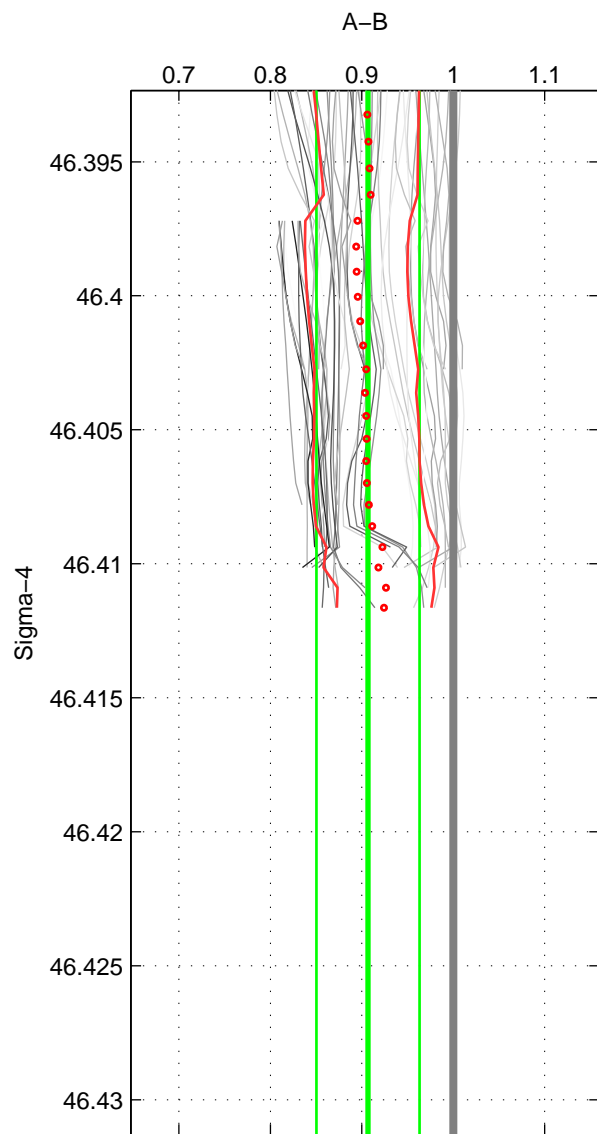

Cruise A (red). Date: Jul 1984 Cruisename: 1-06AQ19840719
 Cruise B (blue). Date: Jun 2002 Cruisename: 49-316N20020530

*** "Favourite" values are those of space 3.

	Offset	O.StDev	Ratio	R.Stdev	Rating
SIGMA:	-1.074	0.651	0.907	0.056	3
THETA:	-1.153	0.765	0.900	0.066	3
DEPTH:	-0.652	0.370	0.944	0.032	4
FAV. :	-0.652	0.370	0.944	0.032	4

Profiles of A: 7
 Profiles of B: 9
 Diff profs : 53
 WMoffset (A-B): -1.0741
 WMoffset stdev: 0.65069
 WMratio (A/B): 0.90683
 WMratio stdev: 0.056313

Quality (1-5): 3

Profiles of A: 7
 Profiles of B: 9
 Diff profs : 51
 WMoffset (A-B): -1.1532
 WMoffset stdev: 0.76493
 WMratio (A/B): 0.89979
 WMratio stdev: 0.066211

Quality (1-5): 3

Profiles of A: 7
 Profiles of B: 9
 Diff profs : 53
 WMoffset (A-B): -0.65162
 WMoffset stdev: 0.36973
 WMratio (A/B): 0.94364
 WMratio stdev: 0.031695

Quality (1-5): 4