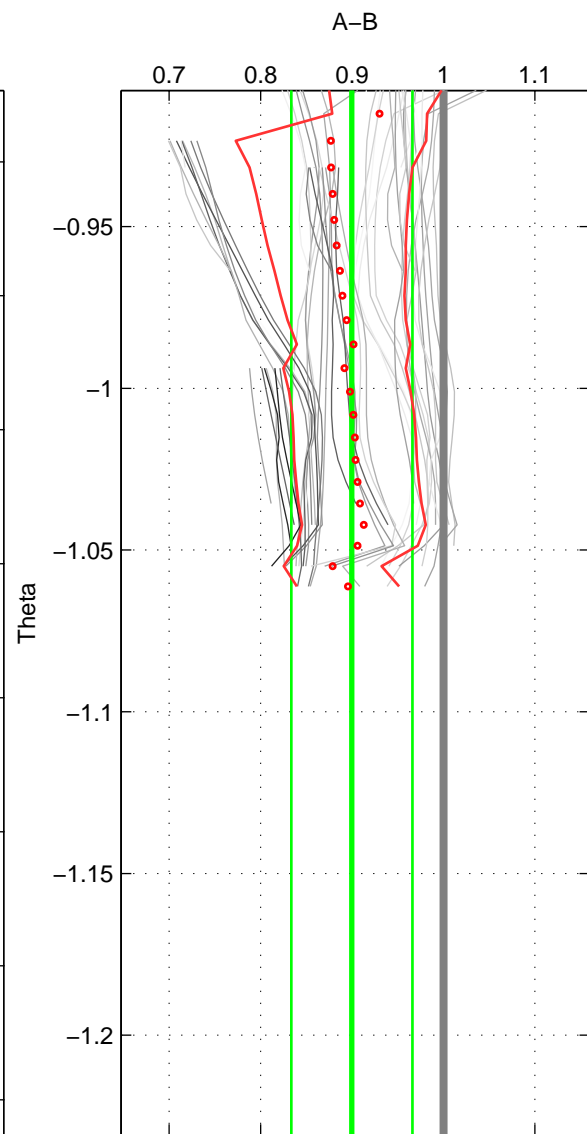

Cruise A (red). Date: Jul 1984 Cruisename: 1-06AQ19840719
 Cruise B (blue). Date: Jun 2002 Cruisename: 49-316N20020530

*** "Favourite" values are those of space 3.

	Offset	O.StDev	Ratio	R.Stdev	Rating
SIGMA:	-1.074	0.651	0.907	0.056	3
THETA:	-1.153	0.765	0.900	0.066	3
DEPTH:	-0.652	0.370	0.944	0.032	4
FAV. :	-0.652	0.370	0.944	0.032	4

Profiles of A: 7
 Profiles of B: 9
 Diff profs : 53
 WMoffset (A-B): -1.0741
 WMoffset stdev: 0.65069
 WMratio (A/B): 0.90683
 WMratio stdev: 0.056313

Quality (1-5): 3

Profiles of A: 7
 Profiles of B: 9
 Diff profs : 51
 WMoffset (A-B): -1.1532
 WMoffset stdev: 0.76493
 WMratio (A/B): 0.89979
 WMratio stdev: 0.066211

Quality (1-5): 3

Profiles of A: 7
 Profiles of B: 9
 Diff profs : 53
 WMoffset (A-B): -0.65162
 WMoffset stdev: 0.36973
 WMratio (A/B): 0.94364
 WMratio stdev: 0.031695

Quality (1-5): 4