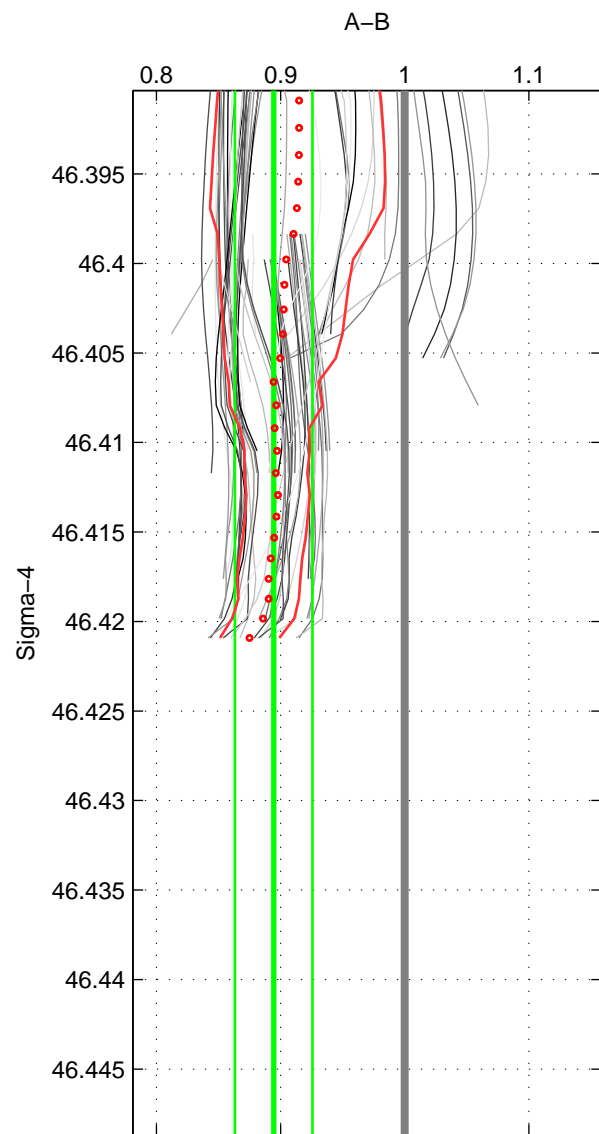

Cruise A (red). Date: Aug 1993 Cruisename: 87-58JH19930730

Cruise B (blue). Date: Jun 1999 Cruisename: 98-58JH19990615

*** "Favourite" values are means of spaces 1 2 3.

	Offset	O.StDev	Ratio	R.Stdev	Rating
SIGMA:	-1.238	0.373	0.894	0.031	4
THETA:	-1.295	0.401	0.890	0.033	4
DEPTH:	-0.855	0.161	0.929	0.013	4
FAV.:	-1.129	0.311	0.905	0.026	4

Profiles of A: 9
 Profiles of B: 25
 Diff profs : 67
 WMoffset (A-B): -1.2376
 WMoffset stdev: 0.37261
 WMratio (A/B): 0.89448
 WMratio stdev: 0.031276

Quality (1-5): 4

Profiles of A: 9
 Profiles of B: 25
 Diff profs : 63
 WMoffset (A-B): -1.2949
 WMoffset stdev: 0.40087
 WMratio (A/B): 0.89034
 WMratio stdev: 0.033474

Quality (1-5): 4

Profiles of A: 9
 Profiles of B: 27
 Diff profs : 70
 WMoffset (A-B): -0.85524
 WMoffset stdev: 0.16092
 WMratio (A/B): 0.92907
 WMratio stdev: 0.013142

Quality (1-5): 4