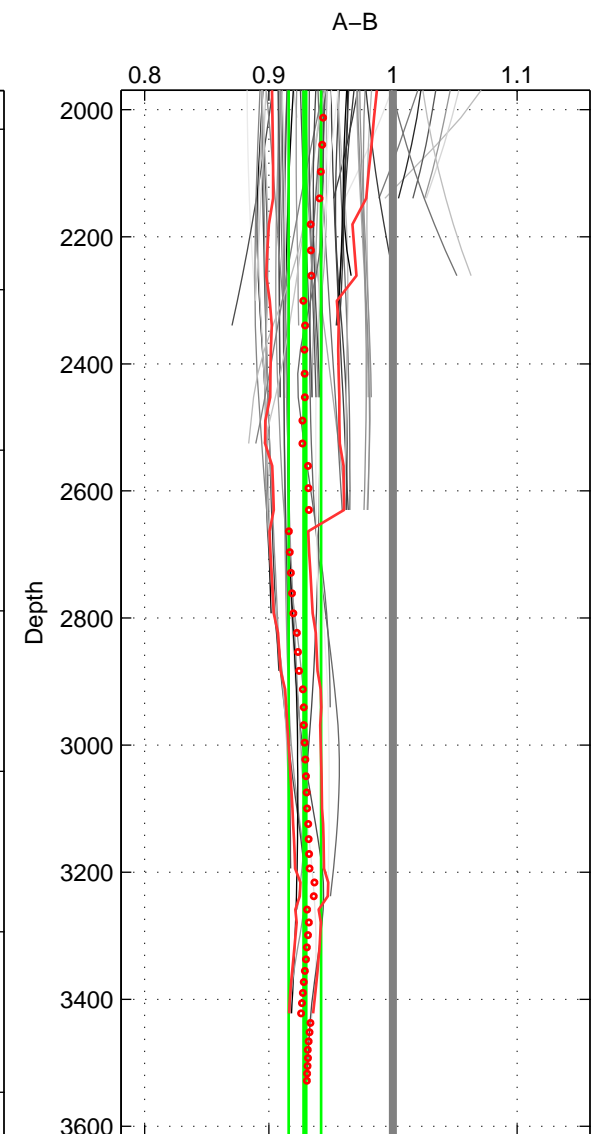

Cruise A (red). Date: Aug 1993 Cruisename: 87-58JH19930730

Cruise B (blue). Date: Jun 1999 Cruisename: 98-58JH19990615

*** "Favourite" values are means of spaces 1 2 3.

	Offset	O.StDev	Ratio	R.Stdev	Rating
SIGMA:	-1.238	0.373	0.894	0.031	4
THETA:	-1.295	0.401	0.890	0.033	4
DEPTH:	-0.855	0.161	0.929	0.013	4
FAV.:	-1.129	0.311	0.905	0.026	4

Profiles of A: 9
 Profiles of B: 25
 Diff profs : 67
 WMoffset (A-B): -1.2376
 WMoffset stdev: 0.37261
 WMratio (A/B): 0.89448
 WMratio stdev: 0.031276

Quality (1-5): 4

Profiles of A: 9
 Profiles of B: 25
 Diff profs : 63
 WMoffset (A-B): -1.2949
 WMoffset stdev: 0.40087
 WMratio (A/B): 0.89034
 WMratio stdev: 0.033474

Quality (1-5): 4

Profiles of A: 9
 Profiles of B: 27
 Diff profs : 70
 WMoffset (A-B): -0.85524
 WMoffset stdev: 0.16092
 WMratio (A/B): 0.92907
 WMratio stdev: 0.013142

Quality (1-5): 4