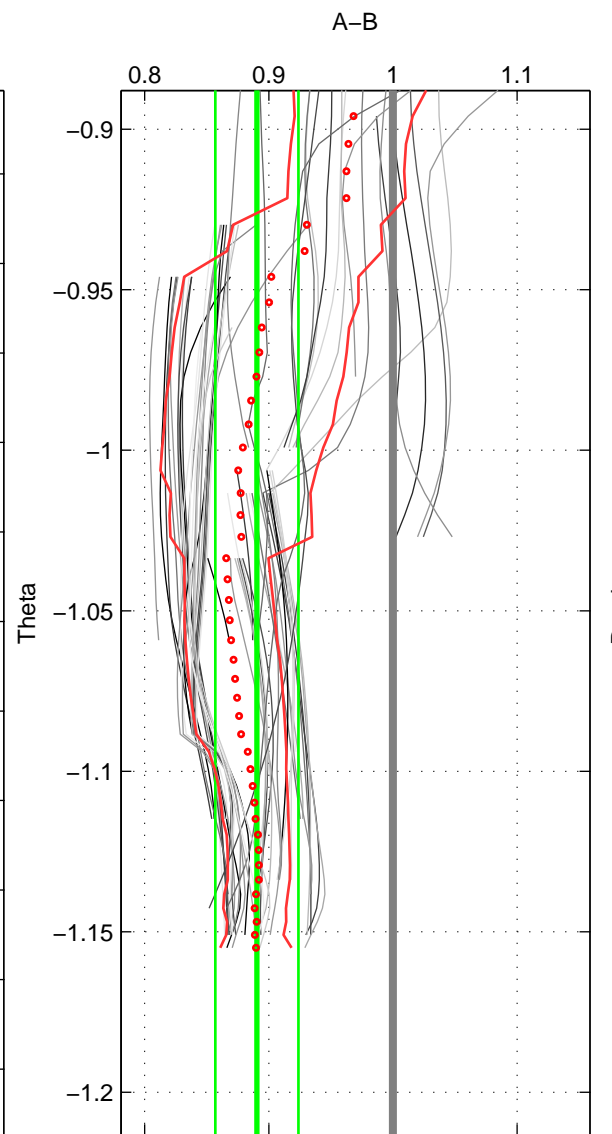

Cruise A (red). Date: Aug 1993 Cruisename: 87-58JH19930730

Cruise B (blue). Date: Jun 1999 Cruisename: 98-58JH19990615

*** "Favourite" values are means of spaces 1 2 3.

	Offset	O.StDev	Ratio	R.Stdev	Rating
SIGMA:	-1.238	0.373	0.894	0.031	4
THETA:	-1.295	0.401	0.890	0.033	4
DEPTH:	-0.855	0.161	0.929	0.013	4
FAV.:	-1.129	0.311	0.905	0.026	4

Profiles of A: 9
 Profiles of B: 25
 Diff profs : 67
 WMoffset (A-B): -1.2376
 WMoffset stdev: 0.37261
 WMratio (A/B): 0.89448
 WMratio stdev: 0.031276

Quality (1-5): 4

Profiles of A: 9
 Profiles of B: 25
 Diff profs : 63
 WMoffset (A-B): -1.2949
 WMoffset stdev: 0.40087
 WMratio (A/B): 0.89034
 WMratio stdev: 0.033474

Quality (1-5): 4

Profiles of A: 9
 Profiles of B: 27
 Diff profs : 70
 WMoffset (A-B): -0.85524
 WMoffset stdev: 0.16092
 WMratio (A/B): 0.92907
 WMratio stdev: 0.013142

Quality (1-5): 4