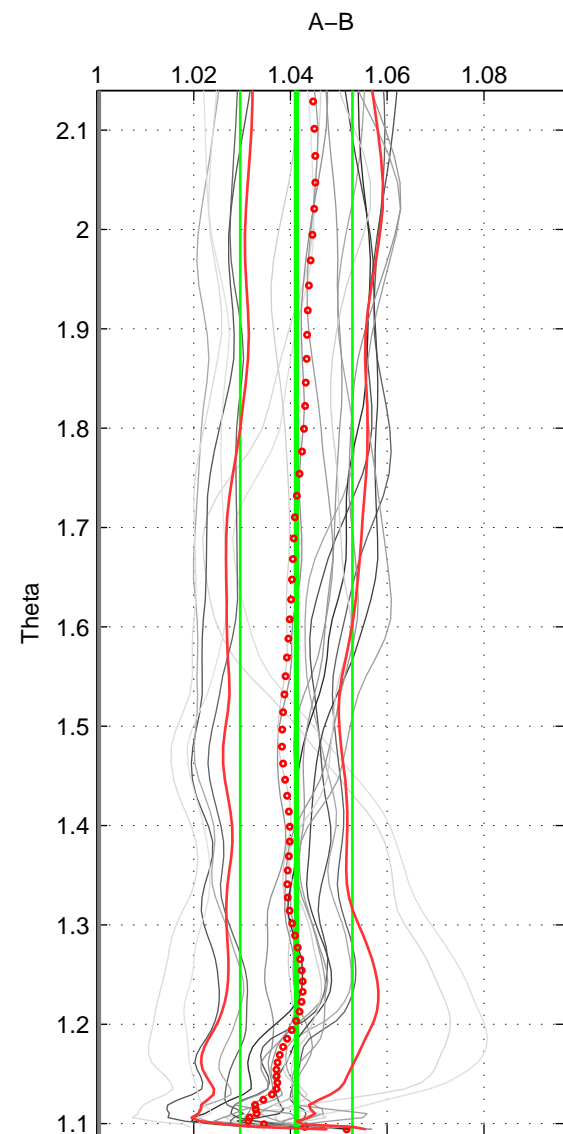

Cruise A (red). Date: Aug 1993 Cruisename: 498-325019930705

Cruise B (blue). Date: Aug 2007 Cruisename: 611-49NZ20070724

*** "Favourite" values are means of spaces 1 2 3.

	Offset	O.StDev	Ratio	R.Stdev	Rating
SIGMA:	6.228	1.898	1.039	0.012	5
THETA:	6.571	1.843	1.041	0.012	5
DEPTH:	6.002	1.669	1.038	0.011	5
FAV. :	6.267	1.803	1.039	0.011	5

Profiles of A: 7
 Profiles of B: 3
 Diff profs : 19
 WMoffset (A-B): 6.2284
 WMoffset stdev: 1.8982
 WMratio (A/B): 1.039
 WMratio stdev: 0.011934

Quality (1-5): 5

Profiles of A: 7
 Profiles of B: 3
 Diff profs : 19
 WMoffset (A-B): 6.5715
 WMoffset stdev: 1.8426
 WMratio (A/B): 1.0412
 WMratio stdev: 0.01161

Quality (1-5): 5

Profiles of A: 7
 Profiles of B: 3
 Diff profs : 19
 WMoffset (A-B): 6.0024
 WMoffset stdev: 1.6689
 WMratio (A/B): 1.0382
 WMratio stdev: 0.010662

Quality (1-5): 5