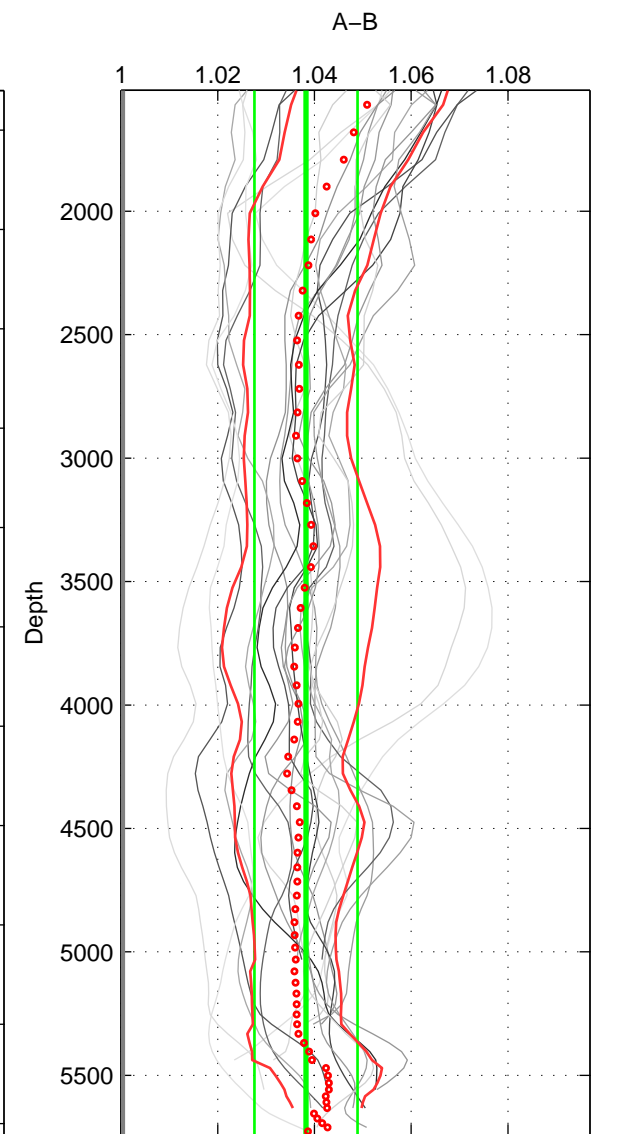

Cruise A (red). Date: Aug 1993 Cruisename: 498-325019930705

Cruise B (blue). Date: Aug 2007 Cruisename: 611-49NZ20070724

*** "Favourite" values are means of spaces 1 2 3.

	Offset	O.StDev	Ratio	R.Stdev	Rating
SIGMA:	6.228	1.898	1.039	0.012	5
THETA:	6.571	1.843	1.041	0.012	5
DEPTH:	6.002	1.669	1.038	0.011	5
FAV. :	6.267	1.803	1.039	0.011	5

Profiles of A: 7
 Profiles of B: 3
 Diff profs : 19
 WMoffset (A-B): 6.2284
 WMoffset stdev: 1.8982
 WMratio (A/B): 1.039
 WMratio stdev: 0.011934

Quality (1-5): 5

Profiles of A: 7
 Profiles of B: 3
 Diff profs : 19
 WMoffset (A-B): 6.5715
 WMoffset stdev: 1.8426
 WMratio (A/B): 1.0412
 WMratio stdev: 0.01161

Quality (1-5): 5

Profiles of A: 7
 Profiles of B: 3
 Diff profs : 19
 WMoffset (A-B): 6.0024
 WMoffset stdev: 1.6689
 WMratio (A/B): 1.0382
 WMratio stdev: 0.010662

Quality (1-5): 5