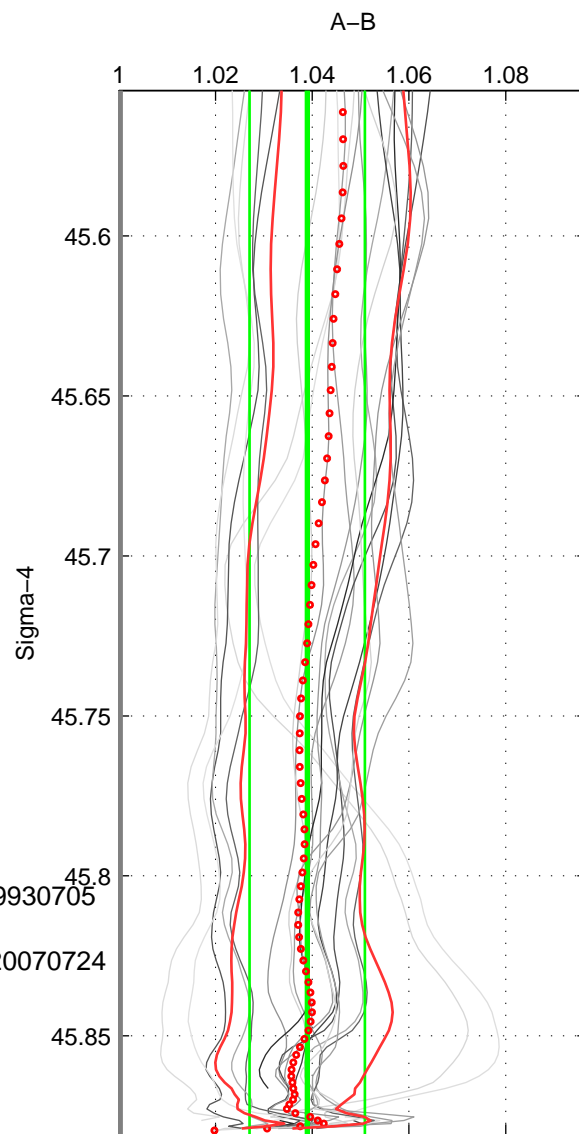

Cruise A (red). Date: Aug 1993 Cruisename: 498-325019930705

Cruise B (blue). Date: Aug 2007 Cruisename: 611-49NZ20070724

*** "Favourite" values are means of spaces 1 2 3.

	Offset	O.StDev	Ratio	R.Stdev	Rating
SIGMA:	6.228	1.898	1.039	0.012	5
THETA:	6.571	1.843	1.041	0.012	5
DEPTH:	6.002	1.669	1.038	0.011	5
FAV. :	6.267	1.803	1.039	0.011	5

Profiles of A: 7
 Profiles of B: 3
 Diff profs : 19
 WMoffset (A-B): 6.2284
 WMoffset stdev: 1.8982
 WMratio (A/B): 1.039
 WMratio stdev: 0.011934

Quality (1-5): 5

Profiles of A: 7
 Profiles of B: 3
 Diff profs : 19
 WMoffset (A-B): 6.5715
 WMoffset stdev: 1.8426
 WMratio (A/B): 1.0412
 WMratio stdev: 0.01161

Quality (1-5): 5

Profiles of A: 7
 Profiles of B: 3
 Diff profs : 19
 WMoffset (A-B): 6.0024
 WMoffset stdev: 1.6689
 WMratio (A/B): 1.0382
 WMratio stdev: 0.010662

Quality (1-5): 5