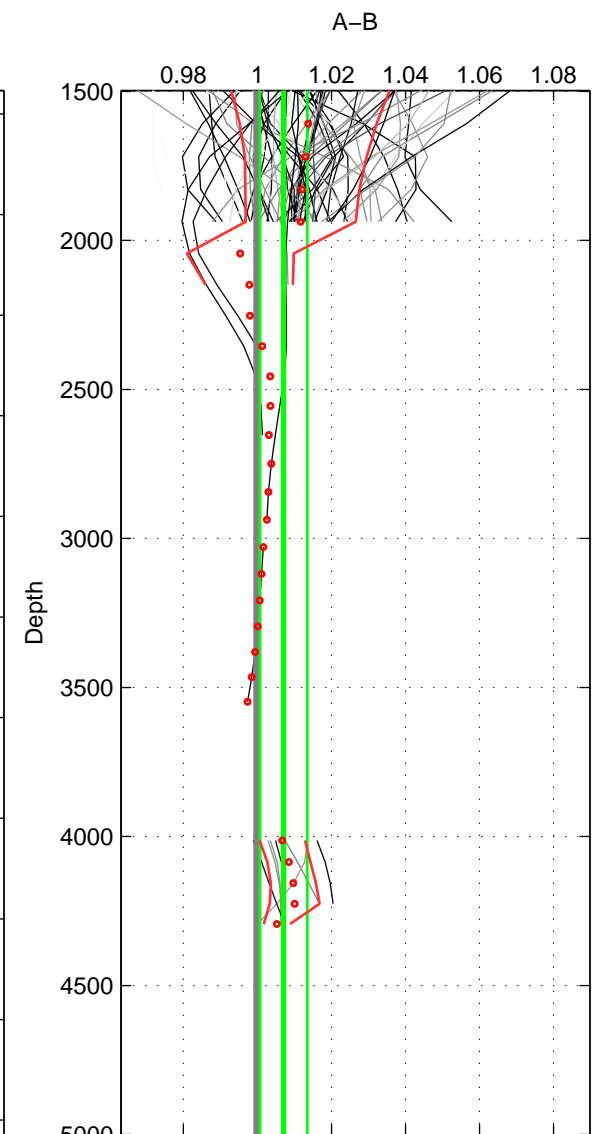

Cruise A (red). Date: Jul 2006 Cruisename: 672-49UF20060614

Cruise B (blue). Date: Feb 2006 Cruisename: 710-49UP20060113

\*\*\* "Favourite" values are those of space 2.

	Offset	O.StDev	Ratio	R.Stdev	Rating
SIGMA:	0.738	1.994	1.005	0.014	4
THETA:	0.166	0.553	1.001	0.004	5
DEPTH:	0.924	0.828	1.007	0.006	4
FAV.:	0.166	0.553	1.001	0.004	5

Profiles of A: 46  
 Profiles of B: 18  
 Diff profs: 28  
 WMoffset (A-B): 0.73798  
 WMoffset stdev: 1.9943  
 WMratio (A/B): 1.005  
 WMratio stdev: 0.014126

Quality (1-5): 4

Profiles of A: 46  
 Profiles of B: 51  
 Diff profs: 82  
 WMoffset (A-B): 0.16621  
 WMoffset stdev: 0.55349  
 WMratio (A/B): 1.0012  
 WMratio stdev: 0.0039209

Quality (1-5): 5

Profiles of A: 46  
 Profiles of B: 51  
 Diff profs: 82  
 WMoffset (A-B): 0.92372  
 WMoffset stdev: 0.82835  
 WMratio (A/B): 1.0071  
 WMratio stdev: 0.0064188

Quality (1-5): 4