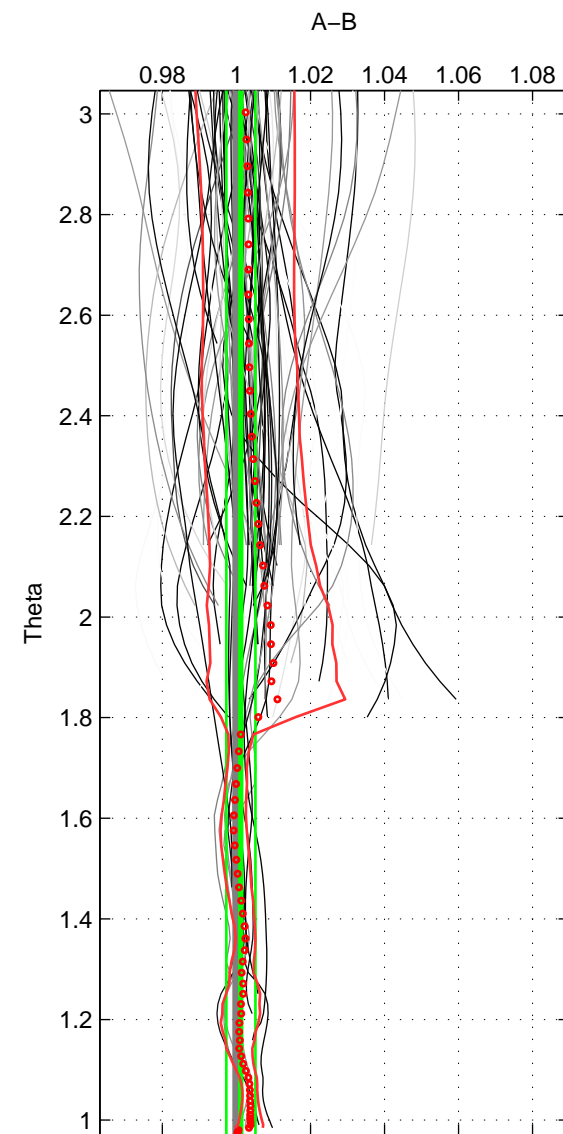

Cruise A (red). Date: Jul 2006 Cruisename: 672-49UF20060614

Cruise B (blue). Date: Feb 2006 Cruisename: 710-49UP20060113

\*\*\* "Favourite" values are those of space 2.

	Offset	O.StDev	Ratio	R.Stdev	Rating
SIGMA:	0.738	1.994	1.005	0.014	4
THETA:	0.166	0.553	1.001	0.004	5
DEPTH:	0.924	0.828	1.007	0.006	4
FAV.:	0.166	0.553	1.001	0.004	5

Profiles of A: 46  
 Profiles of B: 18  
 Diff profs: 28  
 WMoffset (A-B): 0.73798  
 WMoffset stdev: 1.9943  
 WMratio (A/B): 1.005  
 WMratio stdev: 0.014126

Quality (1-5): 4

Profiles of A: 46  
 Profiles of B: 51  
 Diff profs: 82  
 WMoffset (A-B): 0.16621  
 WMoffset stdev: 0.55349  
 WMratio (A/B): 1.0012  
 WMratio stdev: 0.0039209

Quality (1-5): 5

Profiles of A: 46  
 Profiles of B: 51  
 Diff profs: 82  
 WMoffset (A-B): 0.92372  
 WMoffset stdev: 0.82835  
 WMratio (A/B): 1.0071  
 WMratio stdev: 0.0064188

Quality (1-5): 4