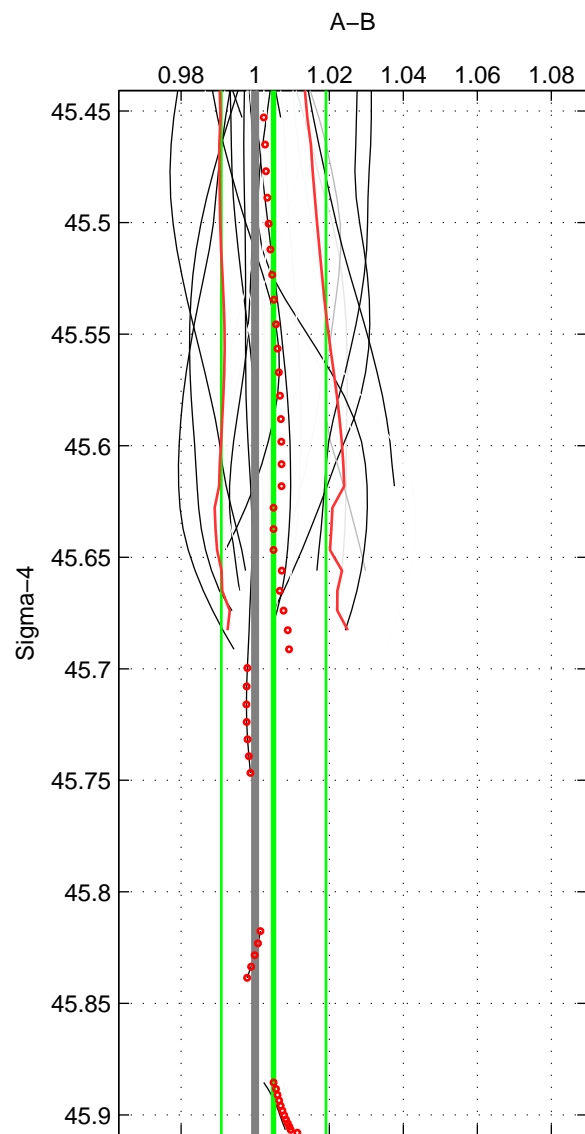

Cruise A (red). Date: Jul 2006 Cruisename: 672-49UF20060614

Cruise B (blue). Date: Feb 2006 Cruisename: 710-49UP20060113

\*\*\* "Favourite" values are those of space 2.

	Offset	O.StDev	Ratio	R.Stdev	Rating
SIGMA:	0.738	1.994	1.005	0.014	4
THETA:	0.166	0.553	1.001	0.004	5
DEPTH:	0.924	0.828	1.007	0.006	4
FAV.:	0.166	0.553	1.001	0.004	5

Profiles of A: 46  
 Profiles of B: 18  
 Diff profs: 28  
 WMoffset (A-B): 0.73798  
 WMoffset stdev: 1.9943  
 WMratio (A/B): 1.005  
 WMratio stdev: 0.014126

Quality (1-5): 4

Profiles of A: 46  
 Profiles of B: 51  
 Diff profs: 82  
 WMoffset (A-B): 0.16621  
 WMoffset stdev: 0.55349  
 WMratio (A/B): 1.0012  
 WMratio stdev: 0.0039209

Quality (1-5): 5

Profiles of A: 46  
 Profiles of B: 51  
 Diff profs: 82  
 WMoffset (A-B): 0.92372  
 WMoffset stdev: 0.82835  
 WMratio (A/B): 1.0071  
 WMratio stdev: 0.0064188

Quality (1-5): 4