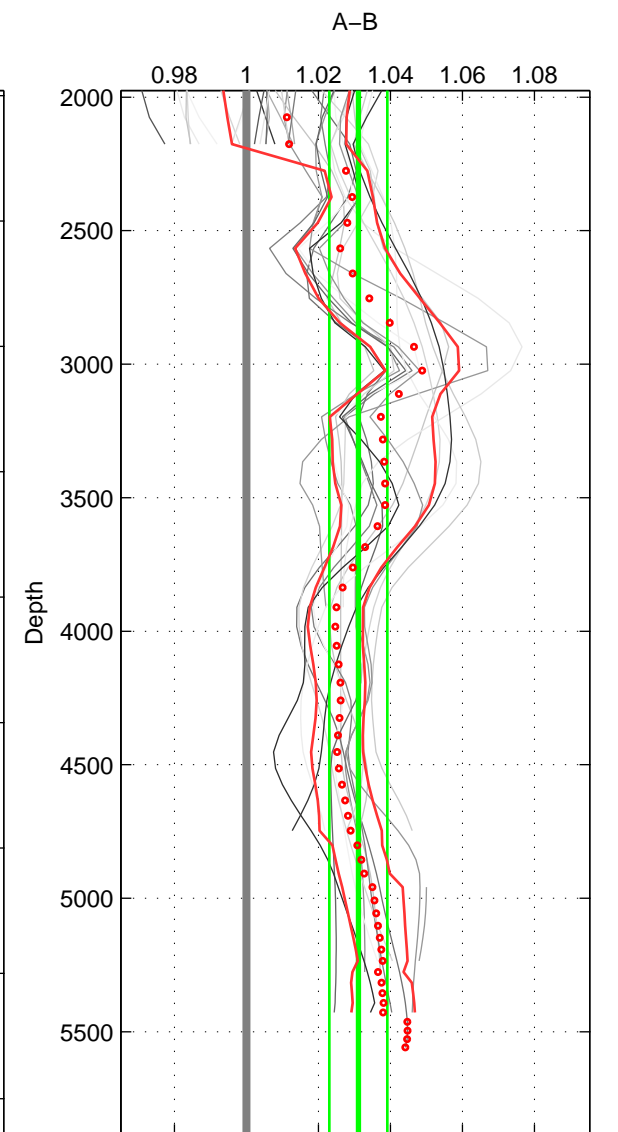

Cruise A (red). Date: Sep 1995 Cruisename: 343-09FA19950913

Cruise B (blue). Date: Aug 1989 Cruisename: 364-35MF19890730

*** "Favourite" values are means of spaces 1 2 3.

	Offset	O.StDev	Ratio	R.Stdev	Rating
SIGMA:	3.718	1.114	1.030	0.009	5
THETA:	3.738	1.096	1.030	0.009	5
DEPTH:	3.915	1.011	1.031	0.008	5
FAV.:	3.790	1.074	1.030	0.009	5

Profiles of A: 15
 Profiles of B: 6
 Diff profs : 33
 WMoffset (A-B): 3.7179
 WMoffset stdev: 1.114
 WMratio (A/B): 1.0298
 WMratio stdev: 0.0090323

Quality (1-5): 5

Profiles of A: 15
 Profiles of B: 6
 Diff profs : 33
 WMoffset (A-B): 3.7376
 WMoffset stdev: 1.0959
 WMratio (A/B): 1.03
 WMratio stdev: 0.0088919

Quality (1-5): 5

Profiles of A: 15
 Profiles of B: 6
 Diff profs : 33
 WMoffset (A-B): 3.9146
 WMoffset stdev: 1.0114
 WMratio (A/B): 1.0311
 WMratio stdev: 0.0080688

Quality (1-5): 5