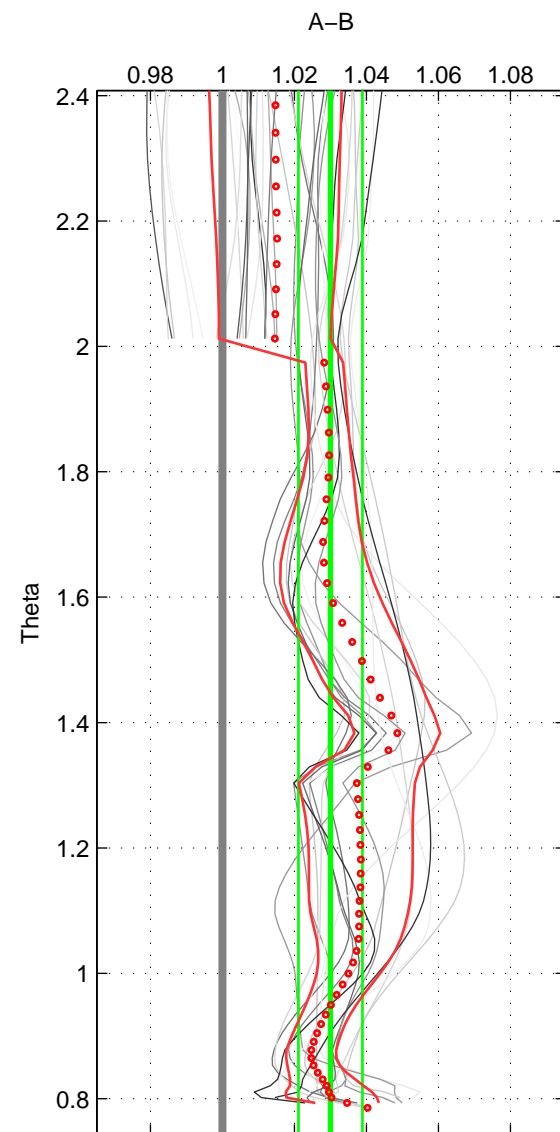

Cruise A (red). Date: Sep 1995 Cruisename: 343-09FA19950913

Cruise B (blue). Date: Aug 1989 Cruisename: 364-35MF19890730

*** "Favourite" values are means of spaces 1 2 3.

	Offset	O.StDev	Ratio	R.Stdev	Rating
SIGMA:	3.718	1.114	1.030	0.009	5
THETA:	3.738	1.096	1.030	0.009	5
DEPTH:	3.915	1.011	1.031	0.008	5
FAV.:	3.790	1.074	1.030	0.009	5

Profiles of A: 15
 Profiles of B: 6
 Diff profs : 33
 WMoffset (A-B): 3.7179
 WMoffset stdev: 1.114
 WMratio (A/B): 1.0298
 WMratio stdev: 0.0090323

Quality (1-5): 5

Profiles of A: 15
 Profiles of B: 6
 Diff profs : 33
 WMoffset (A-B): 3.7376
 WMoffset stdev: 1.0959
 WMratio (A/B): 1.03
 WMratio stdev: 0.0088919

Quality (1-5): 5

Profiles of A: 15
 Profiles of B: 6
 Diff profs : 33
 WMoffset (A-B): 3.9146
 WMoffset stdev: 1.0114
 WMratio (A/B): 1.0311
 WMratio stdev: 0.0080688

Quality (1-5): 5