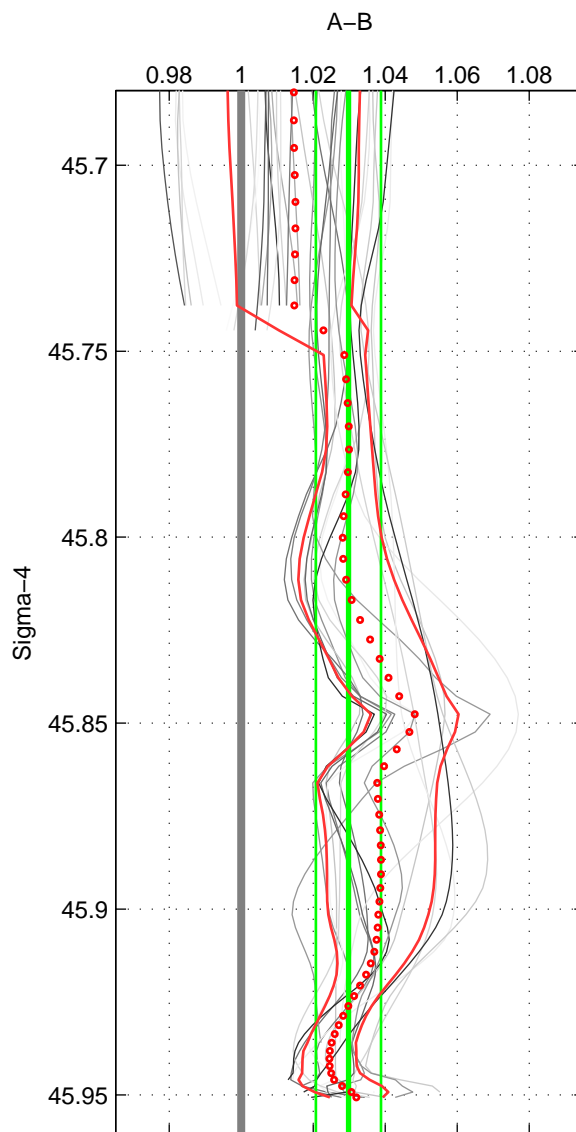

Cruise A (red). Date: Sep 1995 Cruisename: 343-09FA19950913

Cruise B (blue). Date: Aug 1989 Cruisename: 364-35MF19890730

*** "Favourite" values are means of spaces 1 2 3.

	Offset	O.StDev	Ratio	R.Stdev	Rating
SIGMA:	3.718	1.114	1.030	0.009	5
THETA:	3.738	1.096	1.030	0.009	5
DEPTH:	3.915	1.011	1.031	0.008	5
FAV.:	3.790	1.074	1.030	0.009	5

Profiles of A: 15
 Profiles of B: 6
 Diff profs : 33
 WMoffset (A-B): 3.7179
 WMoffset stdev: 1.114
 WMratio (A/B): 1.0298
 WMratio stdev: 0.0090323

Quality (1-5): 5

Profiles of A: 15
 Profiles of B: 6
 Diff profs : 33
 WMoffset (A-B): 3.7376
 WMoffset stdev: 1.0959
 WMratio (A/B): 1.03
 WMratio stdev: 0.0088919

Quality (1-5): 5

Profiles of A: 15
 Profiles of B: 6
 Diff profs : 33
 WMoffset (A-B): 3.9146
 WMoffset stdev: 1.0114
 WMratio (A/B): 1.0311
 WMratio stdev: 0.0080688

Quality (1-5): 5