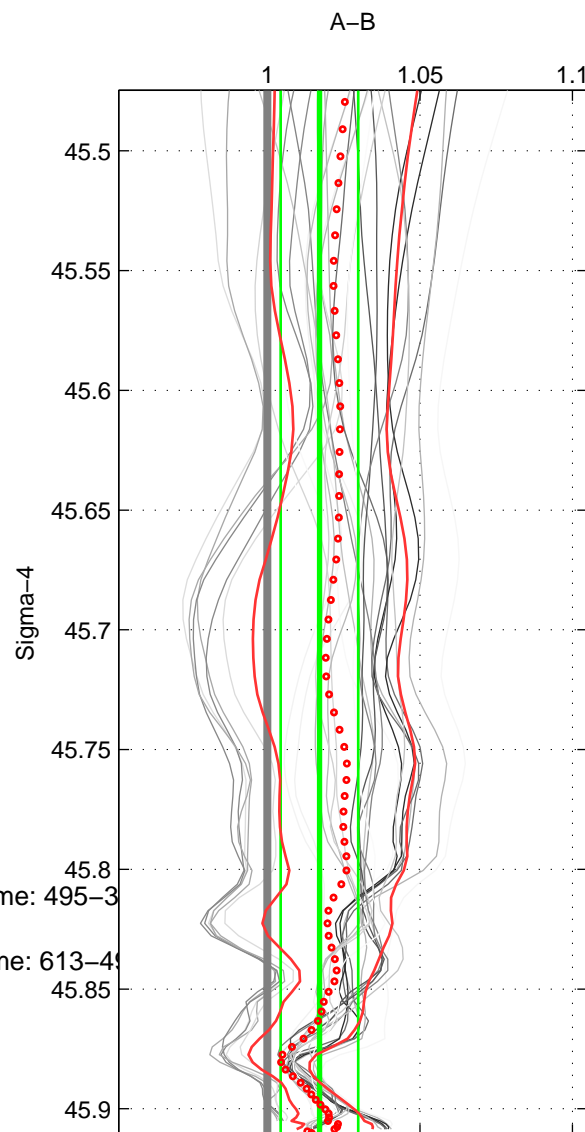

Cruise A (red). Date: May 1985 Cruisename: 495-3
 Cruise B (blue). Date: Oct 2007 Cruisename: 613-4

*** "Favourite" values are means of spaces 1 2 3.

	Offset	O.StDev	Ratio	R.Stdev	Rating
SIGMA:	2.390	1.763	1.017	0.013	5
THETA:	3.125	1.656	1.022	0.012	5
DEPTH:	2.856	1.848	1.021	0.014	5
FAV.:	2.790	1.756	1.020	0.013	5

Profiles of A: 5
 Profiles of B: 8
 Diff profs : 28
 WMoffset (A-B): 2.3896
 WMoffset stdev: 1.7627
 WMratio (A/B): 1.0171
 WMratio stdev: 0.012717

Quality (1-5): 5

Profiles of A: 5
 Profiles of B: 8
 Diff profs : 28
 WMoffset (A-B): 3.1254
 WMoffset stdev: 1.6558
 WMratio (A/B): 1.0223
 WMratio stdev: 0.012049

Quality (1-5): 5

Profiles of A: 5
 Profiles of B: 8
 Diff profs : 28
 WMoffset (A-B): 2.8556
 WMoffset stdev: 1.8481
 WMratio (A/B): 1.021
 WMratio stdev: 0.013743

Quality (1-5): 5