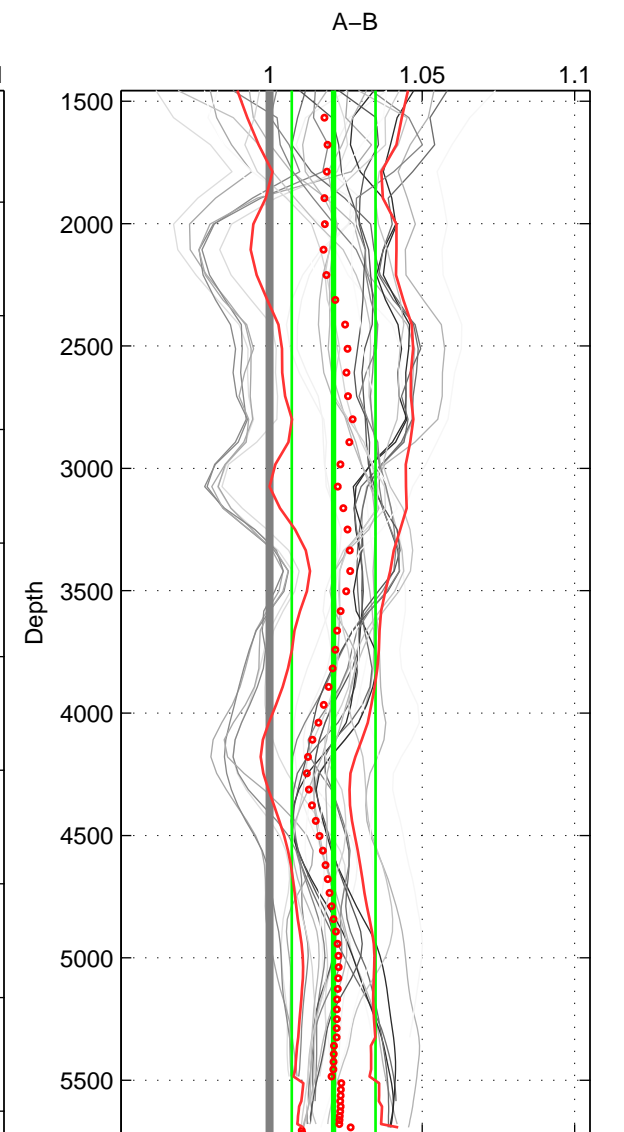

Cruise A (red). Date: May 1985 Cruisename: 495-3
 Cruise B (blue). Date: Oct 2007 Cruisename: 613-4

*** "Favourite" values are means of spaces 1 2 3.

	Offset	O.StDev	Ratio	R.Stdev	Rating
SIGMA:	2.390	1.763	1.017	0.013	5
THETA:	3.125	1.656	1.022	0.012	5
DEPTH:	2.856	1.848	1.021	0.014	5
FAV.:	2.790	1.756	1.020	0.013	5

Profiles of A: 5
 Profiles of B: 8
 Diff profs : 28
 WMoffset (A-B): 2.3896
 WMoffset stdev: 1.7627
 WMratio (A/B): 1.0171
 WMratio stdev: 0.012717

Quality (1-5): 5

Profiles of A: 5
 Profiles of B: 8
 Diff profs : 28
 WMoffset (A-B): 3.1254
 WMoffset stdev: 1.6558
 WMratio (A/B): 1.0223
 WMratio stdev: 0.012049

Quality (1-5): 5

Profiles of A: 5
 Profiles of B: 8
 Diff profs : 28
 WMoffset (A-B): 2.8556
 WMoffset stdev: 1.8481
 WMratio (A/B): 1.021
 WMratio stdev: 0.013743

Quality (1-5): 5