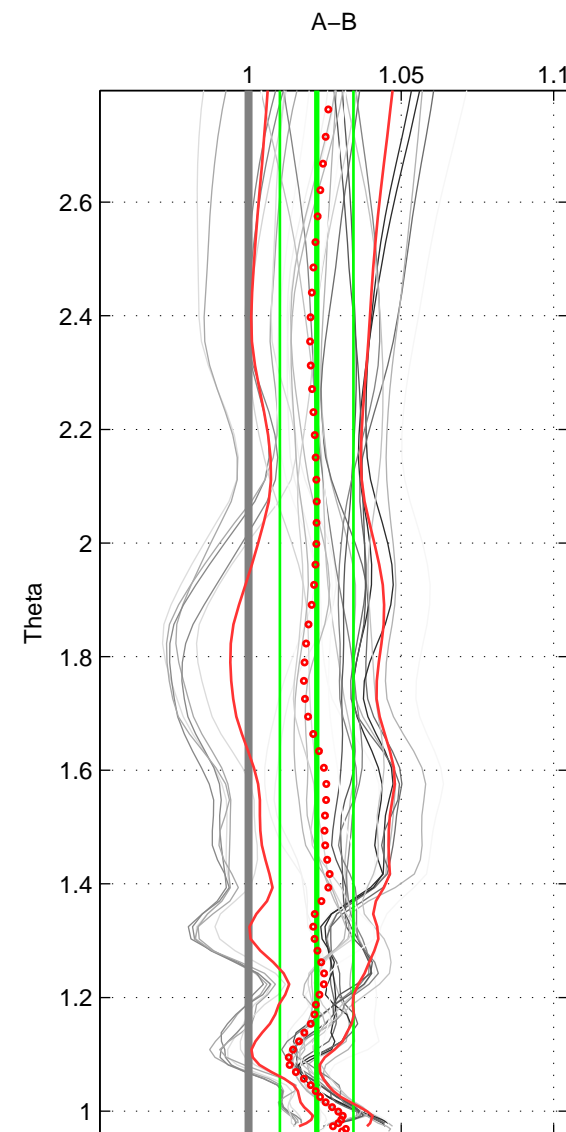

Cruise A (red). Date: May 1985 Cruisename: 495-3
 Cruise B (blue). Date: Oct 2007 Cruisename: 613-4

*** "Favourite" values are means of spaces 1 2 3.

	Offset	O.StDev	Ratio	R.Stdev	Rating
SIGMA:	2.390	1.763	1.017	0.013	5
THETA:	3.125	1.656	1.022	0.012	5
DEPTH:	2.856	1.848	1.021	0.014	5
FAV.:	2.790	1.756	1.020	0.013	5

Profiles of A: 5
 Profiles of B: 8
 Diff profs : 28
 WMoffset (A-B): 2.3896
 WMoffset stdev: 1.7627
 WMratio (A/B): 1.0171
 WMratio stdev: 0.012717

Quality (1-5): 5

Profiles of A: 5
 Profiles of B: 8
 Diff profs : 28
 WMoffset (A-B): 3.1254
 WMoffset stdev: 1.6558
 WMratio (A/B): 1.0223
 WMratio stdev: 0.012049

Quality (1-5): 5

Profiles of A: 5
 Profiles of B: 8
 Diff profs : 28
 WMoffset (A-B): 2.8556
 WMoffset stdev: 1.8481
 WMratio (A/B): 1.021
 WMratio stdev: 0.013743

Quality (1-5): 5