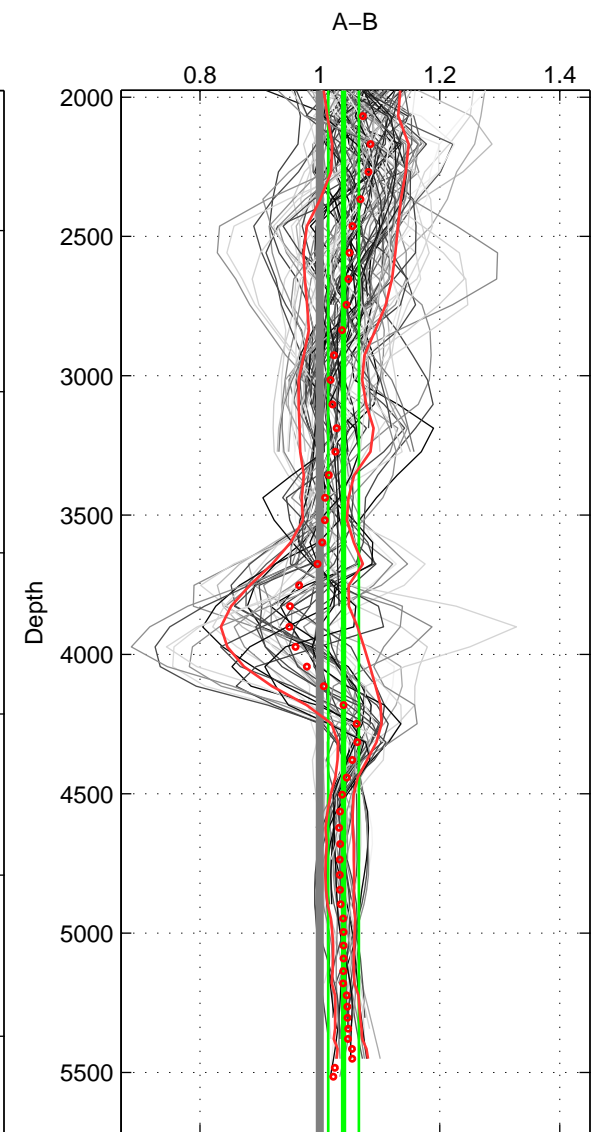

Cruise A (red). Date: Aug 1988 Cruisename: 225-316N19871123.1

Cruise B (blue). Date: Aug 1993 Cruisename: 251-33MW19930704.1

*** "Favourite" values are means of spaces 1 2 3.

	Offset	O.StDev	Ratio	R.Stdev	Rating
SIGMA:	1.952	1.707	1.038	0.025	5
THETA:	2.096	1.614	1.033	0.020	5
DEPTH:	2.297	1.905	1.040	0.025	5
FAV.:	2.115	1.742	1.037	0.024	5

Profiles of A: 18
 Profiles of B: 14
 Diff profs : 98
 WMoffset (A-B): 1.9521
 WMoffset stdev: 1.7071
 WMratio (A/B): 1.0376
 WMratio stdev: 0.025498

Quality (1-5): 5

Profiles of A: 18
 Profiles of B: 14
 Diff profs : 98
 WMoffset (A-B): 2.0962
 WMoffset stdev: 1.6136
 WMratio (A/B): 1.0329
 WMratio stdev: 0.020314

Quality (1-5): 5

Profiles of A: 18
 Profiles of B: 14
 Diff profs : 98
 WMoffset (A-B): 2.2971
 WMoffset stdev: 1.9052
 WMratio (A/B): 1.0396
 WMratio stdev: 0.025435

Quality (1-5): 5