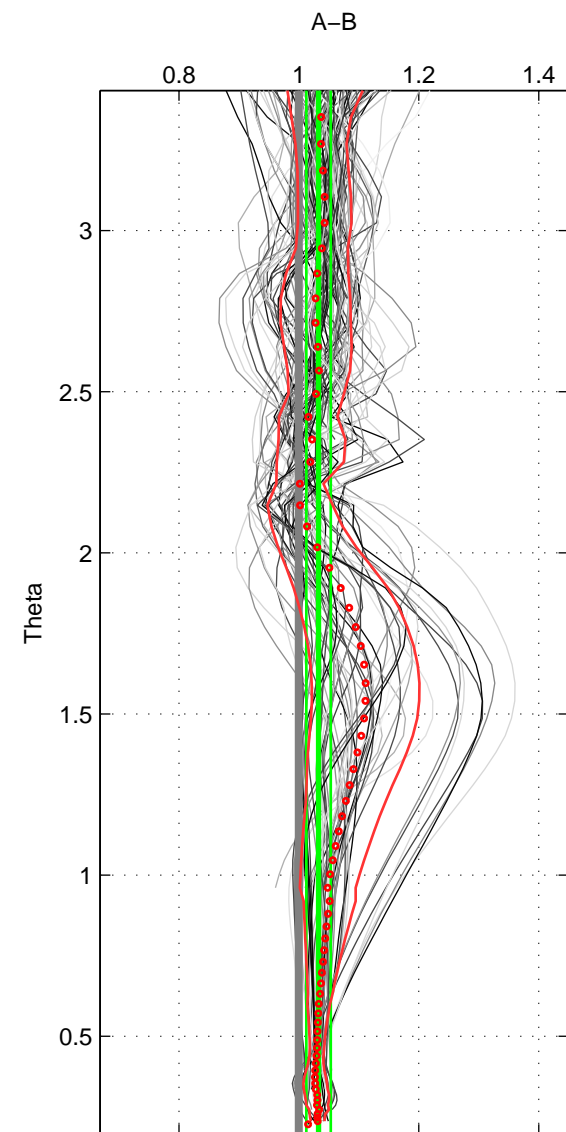

Cruise A (red). Date: Aug 1988 Cruisename: 225-316N19871123.1

Cruise B (blue). Date: Aug 1993 Cruisename: 251-33MW19930704.1

*** "Favourite" values are means of spaces 1 2 3.

	Offset	O.StDev	Ratio	R.Stdev	Rating
SIGMA:	1.952	1.707	1.038	0.025	5
THETA:	2.096	1.614	1.033	0.020	5
DEPTH:	2.297	1.905	1.040	0.025	5
FAV.:	2.115	1.742	1.037	0.024	5

Profiles of A: 18
 Profiles of B: 14
 Diff profs : 98
 WMoffset (A-B): 1.9521
 WMoffset stdev: 1.7071
 WMratio (A/B): 1.0376
 WMratio stdev: 0.025498

Quality (1-5): 5

Profiles of A: 18
 Profiles of B: 14
 Diff profs : 98
 WMoffset (A-B): 2.0962
 WMoffset stdev: 1.6136
 WMratio (A/B): 1.0329
 WMratio stdev: 0.020314

Quality (1-5): 5

Profiles of A: 18
 Profiles of B: 14
 Diff profs : 98
 WMoffset (A-B): 2.2971
 WMoffset stdev: 1.9052
 WMratio (A/B): 1.0396
 WMratio stdev: 0.025435

Quality (1-5): 5