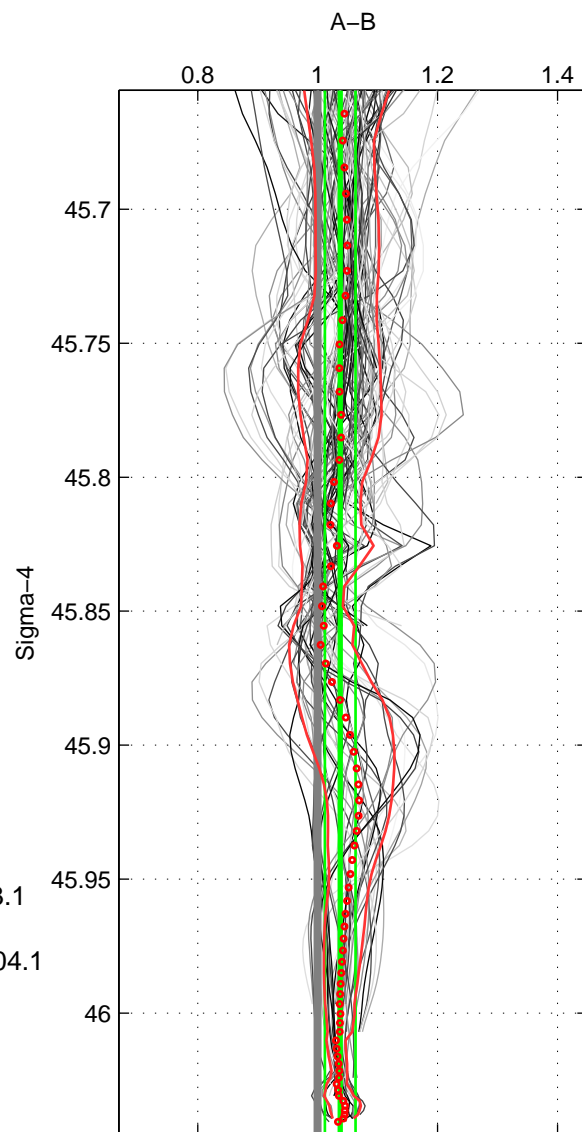

Cruise A (red). Date: Aug 1988 Cruisename: 225-316N19871123.1

Cruise B (blue). Date: Aug 1993 Cruisename: 251-33MW19930704.1

*** "Favourite" values are means of spaces 1 2 3.

	Offset	O.StDev	Ratio	R.Stdev	Rating
SIGMA:	1.952	1.707	1.038	0.025	5
THETA:	2.096	1.614	1.033	0.020	5
DEPTH:	2.297	1.905	1.040	0.025	5
FAV.:	2.115	1.742	1.037	0.024	5

Profiles of A: 18
 Profiles of B: 14
 Diff profs : 98
 WMoffset (A-B): 1.9521
 WMoffset stdev: 1.7071
 WMratio (A/B): 1.0376
 WMratio stdev: 0.025498

Quality (1-5): 5

Profiles of A: 18
 Profiles of B: 14
 Diff profs : 98
 WMoffset (A-B): 2.0962
 WMoffset stdev: 1.6136
 WMratio (A/B): 1.0329
 WMratio stdev: 0.020314

Quality (1-5): 5

Profiles of A: 18
 Profiles of B: 14
 Diff profs : 98
 WMoffset (A-B): 2.2971
 WMoffset stdev: 1.9052
 WMratio (A/B): 1.0396
 WMratio stdev: 0.025435

Quality (1-5): 5