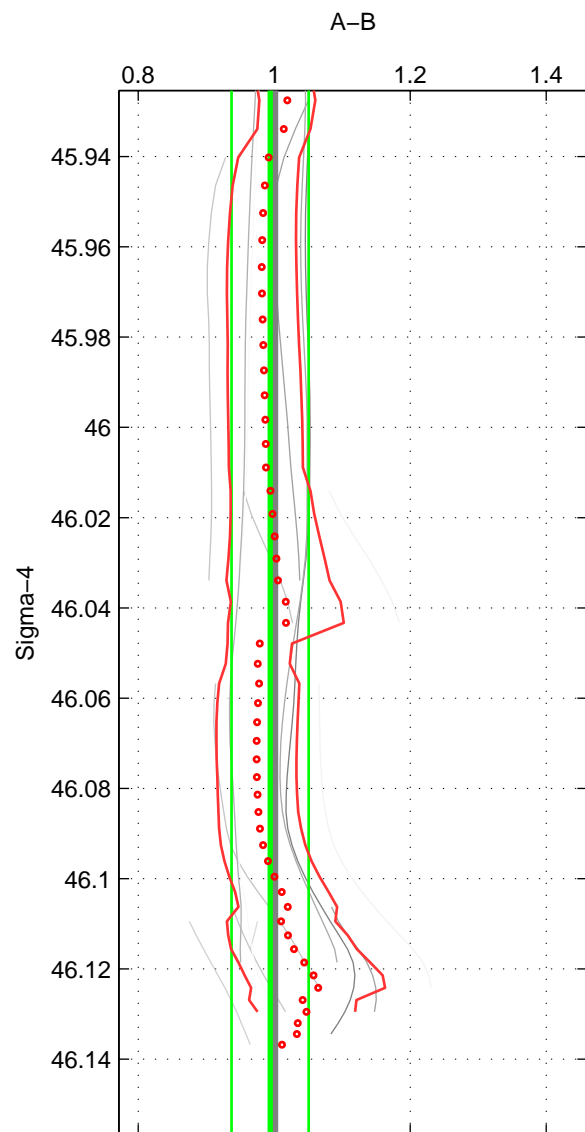

Cruise A (red). Date: Oct 1991 Cruisename: 330-09AR19910925

Cruise B (blue). Date: Mar 2003 Cruisename: 388-61TG20030217

\*\*\* "Favourite" values are means of spaces 1 2 3.

	Offset	O.StDev	Ratio	R.Stdev	Rating
SIGMA:	-0.619	6.603	0.994	0.057	5
THETA:	-0.219	6.539	0.998	0.058	5
DEPTH:	-0.517	7.721	0.996	0.065	5
FAV.:	-0.452	6.954	0.996	0.060	5

Profiles of A: 4  
 Profiles of B: 8  
 Diff profs : 12  
 WMoffset (A-B): -0.61894  
 WMoffset stdev: 6.6025  
 WMratio (A/B): 0.99412  
 WMratio stdev: 0.056669

Quality (1-5): 5

Profiles of A: 4  
 Profiles of B: 8  
 Diff profs : 13  
 WMoffset (A-B): -0.21862  
 WMoffset stdev: 6.5394  
 WMratio (A/B): 0.99756  
 WMratio stdev: 0.057551

Quality (1-5): 5

Profiles of A: 4  
 Profiles of B: 8  
 Diff profs : 13  
 WMoffset (A-B): -0.51728  
 WMoffset stdev: 7.7206  
 WMratio (A/B): 0.99648  
 WMratio stdev: 0.064856

Quality (1-5): 5