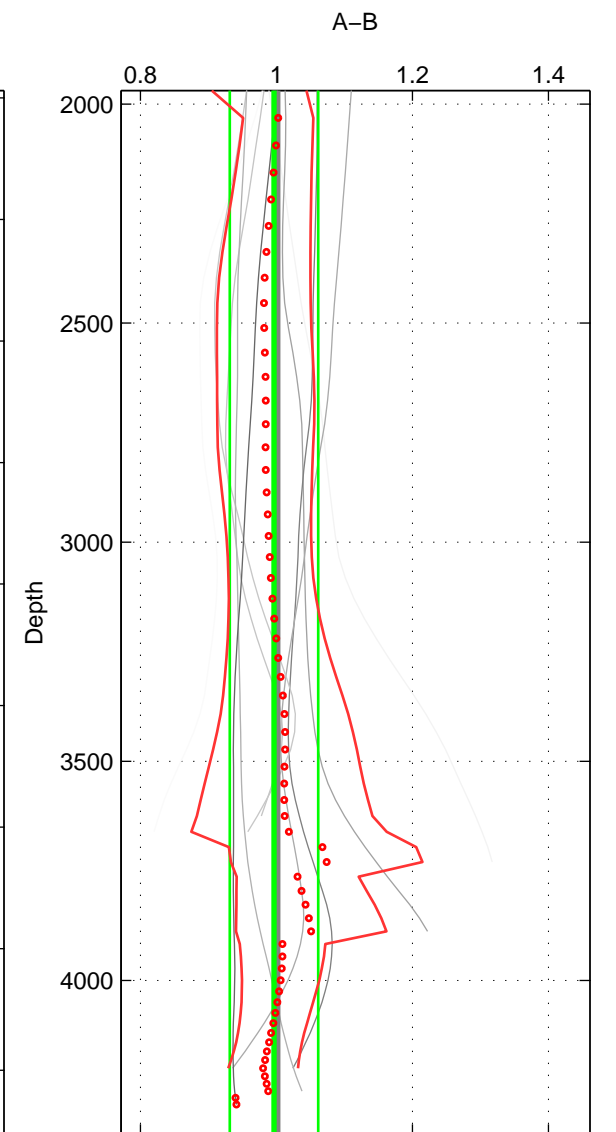

Cruise A (red). Date: Oct 1991 Cruisename: 330-09AR19910925

Cruise B (blue). Date: Mar 2003 Cruisename: 388-61TG20030217

\*\*\* "Favourite" values are means of spaces 1 2 3.

	Offset	O.StDev	Ratio	R.Stdev	Rating
SIGMA:	-0.619	6.603	0.994	0.057	5
THETA:	-0.219	6.539	0.998	0.058	5
DEPTH:	-0.517	7.721	0.996	0.065	5
FAV.:	-0.452	6.954	0.996	0.060	5

Profiles of A: 4  
 Profiles of B: 8  
 Diff profs : 12  
 WMoffset (A-B): -0.61894  
 WMoffset stdev: 6.6025  
 WMratio (A/B): 0.99412  
 WMratio stdev: 0.056669

Quality (1-5): 5

Profiles of A: 4  
 Profiles of B: 8  
 Diff profs : 13  
 WMoffset (A-B): -0.21862  
 WMoffset stdev: 6.5394  
 WMratio (A/B): 0.99756  
 WMratio stdev: 0.057551

Quality (1-5): 5

Profiles of A: 4  
 Profiles of B: 8  
 Diff profs : 13  
 WMoffset (A-B): -0.51728  
 WMoffset stdev: 7.7206  
 WMratio (A/B): 0.99648  
 WMratio stdev: 0.064856

Quality (1-5): 5