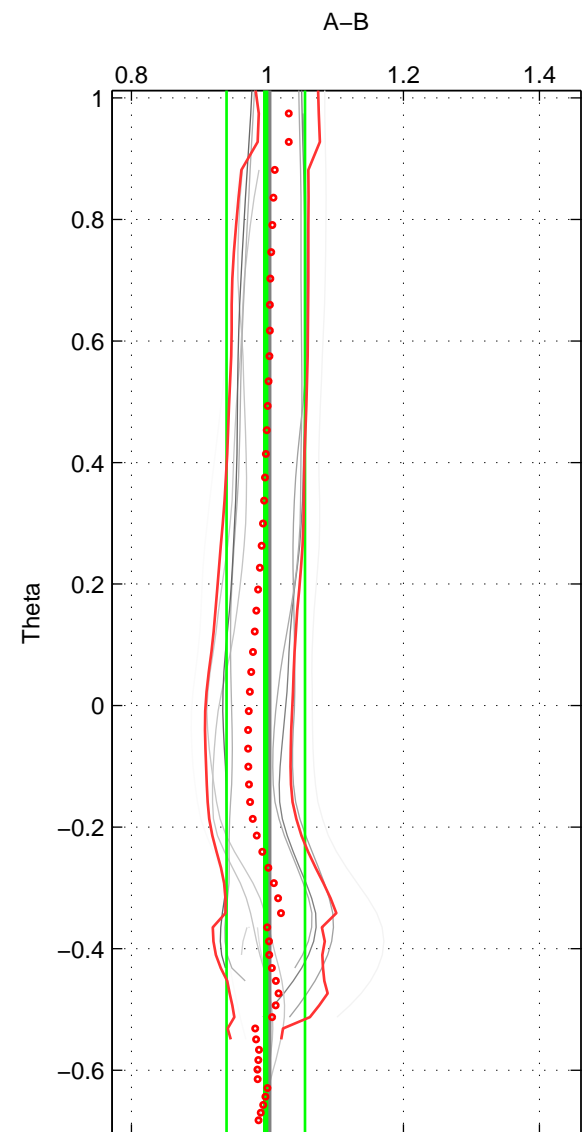

Cruise A (red). Date: Oct 1991 Cruisename: 330-09AR19910925

Cruise B (blue). Date: Mar 2003 Cruisename: 388-61TG20030217

\*\*\* "Favourite" values are means of spaces 1 2 3.

	Offset	O.StDev	Ratio	R.Stdev	Rating
SIGMA:	-0.619	6.603	0.994	0.057	5
THETA:	-0.219	6.539	0.998	0.058	5
DEPTH:	-0.517	7.721	0.996	0.065	5
FAV.:	-0.452	6.954	0.996	0.060	5

Profiles of A: 4  
 Profiles of B: 8  
 Diff profs : 12  
 WMoffset (A-B): -0.61894  
 WMoffset stdev: 6.6025  
 WMratio (A/B): 0.99412  
 WMratio stdev: 0.056669

Quality (1-5): 5

Profiles of A: 4  
 Profiles of B: 8  
 Diff profs : 13  
 WMoffset (A-B): -0.21862  
 WMoffset stdev: 6.5394  
 WMratio (A/B): 0.99756  
 WMratio stdev: 0.057551

Quality (1-5): 5

Profiles of A: 4  
 Profiles of B: 8  
 Diff profs : 13  
 WMoffset (A-B): -0.51728  
 WMoffset stdev: 7.7206  
 WMratio (A/B): 0.99648  
 WMratio stdev: 0.064856

Quality (1-5): 5