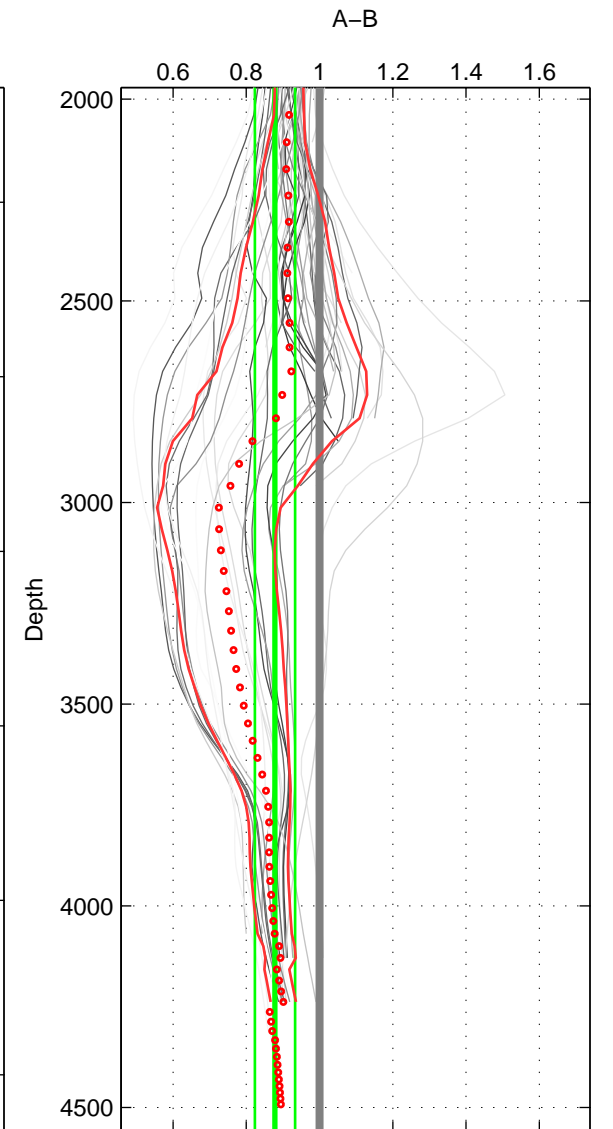

Cruise A (red). Date: Jul 2001 Cruisename: 161-06MT20010717

Cruise B (blue). Date: Jun 2008 Cruisename: 276-35TH20080610

*** "Favourite" values are means of spaces 1 2 3.

	Offset	O.StDev	Ratio	R.Stdev	Rating
SIGMA:	-3.875	0.650	0.867	0.012	5
THETA:	-4.861	0.481	0.868	0.008	5
DEPTH:	-2.450	1.305	0.878	0.055	5
FAV. :	-3.729	0.812	0.871	0.025	5

Profiles of A: 10
 Profiles of B: 22
 Diff profs : 58
 WMoffset (A-B): -3.875
 WMoffset stdev: 0.64985
 WMratio (A/B): 0.86741
 WMratio stdev: 0.012159

Quality (1-5): 5

Profiles of A: 10
 Profiles of B: 22
 Diff profs : 58
 WMoffset (A-B): -4.861
 WMoffset stdev: 0.48085
 WMratio (A/B): 0.86771
 WMratio stdev: 0.008133

Quality (1-5): 5

Profiles of A: 10
 Profiles of B: 22
 Diff profs : 58
 WMoffset (A-B): -2.45
 WMoffset stdev: 1.3049
 WMratio (A/B): 0.87824
 WMratio stdev: 0.054865

Quality (1-5): 5