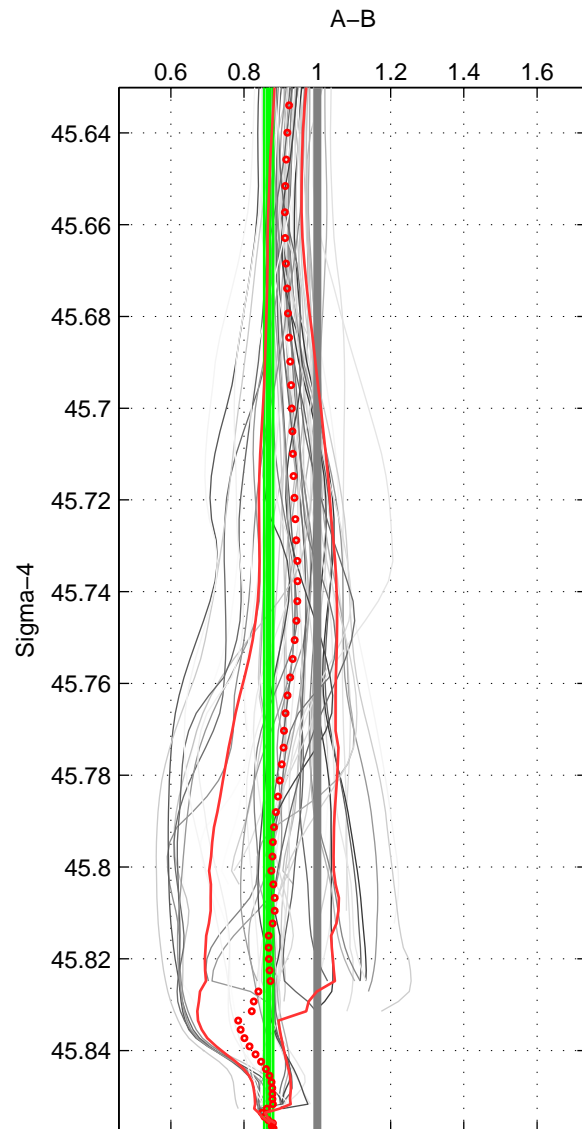

Cruise A (red). Date: Jul 2001 Cruisename: 161-06MT20010717

Cruise B (blue). Date: Jun 2008 Cruisename: 276-35TH20080610

*** "Favourite" values are means of spaces 1 2 3.

	Offset	O.StDev	Ratio	R.Stdev	Rating
SIGMA:	-3.875	0.650	0.867	0.012	5
THETA:	-4.861	0.481	0.868	0.008	5
DEPTH:	-2.450	1.305	0.878	0.055	5
FAV. :	-3.729	0.812	0.871	0.025	5

Profiles of A: 10
 Profiles of B: 22
 Diff profs : 58
 WMoffset (A-B): -3.875
 WMoffset stdev: 0.64985
 WMratio (A/B): 0.86741
 WMratio stdev: 0.012159

Quality (1-5): 5

Profiles of A: 10
 Profiles of B: 22
 Diff profs : 58
 WMoffset (A-B): -4.861
 WMoffset stdev: 0.48085
 WMratio (A/B): 0.86771
 WMratio stdev: 0.008133

Quality (1-5): 5

Profiles of A: 10
 Profiles of B: 22
 Diff profs : 58
 WMoffset (A-B): -2.45
 WMoffset stdev: 1.3049
 WMratio (A/B): 0.87824
 WMratio stdev: 0.054865

Quality (1-5): 5