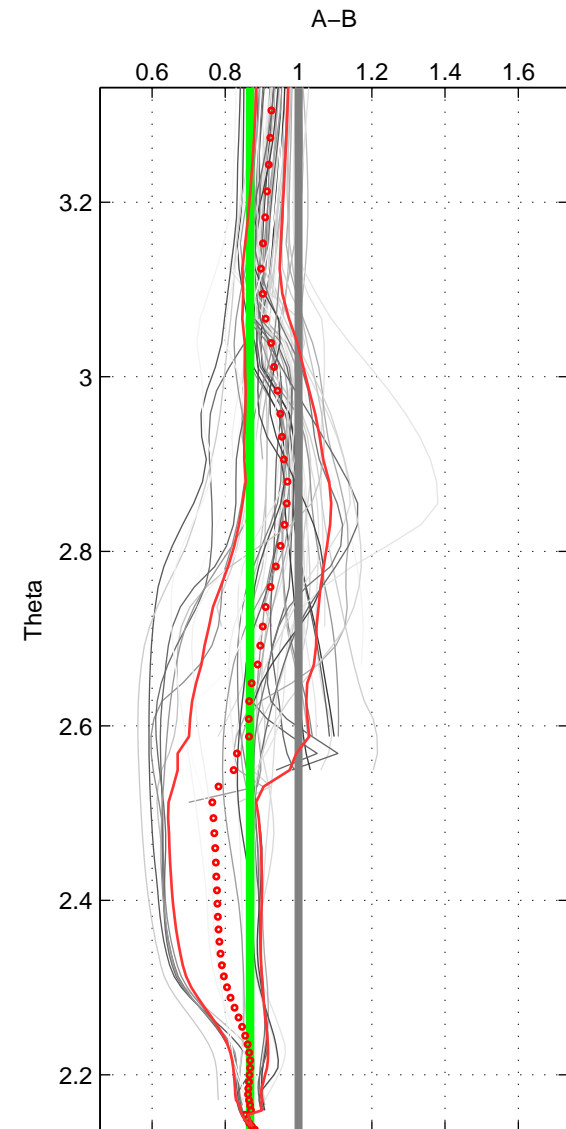

Cruise A (red). Date: Jul 2001 Cruisename: 161-06MT20010717

Cruise B (blue). Date: Jun 2008 Cruisename: 276-35TH20080610

*** "Favourite" values are means of spaces 1 2 3.

	Offset	O.StDev	Ratio	R.Stdev	Rating
SIGMA:	-3.875	0.650	0.867	0.012	5
THETA:	-4.861	0.481	0.868	0.008	5
DEPTH:	-2.450	1.305	0.878	0.055	5
FAV. :	-3.729	0.812	0.871	0.025	5

Profiles of A: 10
 Profiles of B: 22
 Diff profs : 58
 WMoffset (A-B): -3.875
 WMoffset stdev: 0.64985
 WMratio (A/B): 0.86741
 WMratio stdev: 0.012159

Quality (1-5): 5

Profiles of A: 10
 Profiles of B: 22
 Diff profs : 58
 WMoffset (A-B): -4.861
 WMoffset stdev: 0.48085
 WMratio (A/B): 0.86771
 WMratio stdev: 0.008133

Quality (1-5): 5

Profiles of A: 10
 Profiles of B: 22
 Diff profs : 58
 WMoffset (A-B): -2.45
 WMoffset stdev: 1.3049
 WMratio (A/B): 0.87824
 WMratio stdev: 0.054865

Quality (1-5): 5