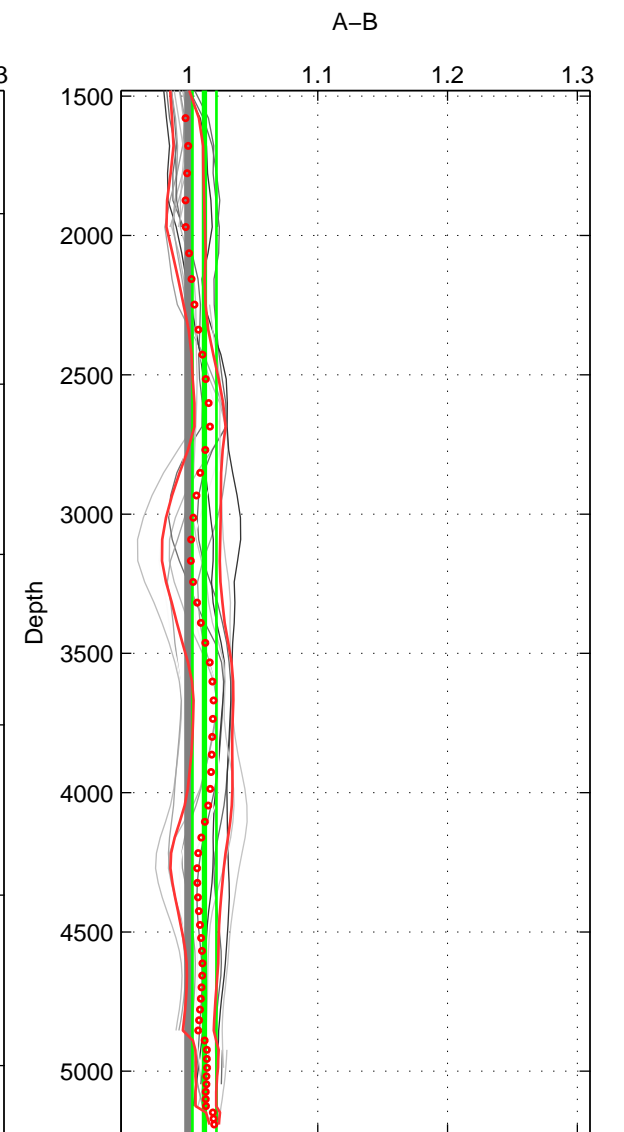

Cruise A (red). Date: Mar 1991 Cruisename: 479-31DS19910307

Cruise B (blue). Date: Aug 1985 Cruisename: 496-325019850804

*** "Favourite" values are means of spaces 1 2 3.

	Offset	O.StDev	Ratio	R.Stdev	Rating
SIGMA:	0.708	1.847	1.005	0.012	5
THETA:	0.938	2.386	1.006	0.014	5
DEPTH:	2.145	1.561	1.013	0.009	5
FAV.:	1.264	1.932	1.008	0.012	5

Profiles of A: 5
 Profiles of B: 4
 Diff profs : 20
 WMoffset (A-B): 0.70764
 WMoffset stdev: 1.8472
 WMratio (A/B): 1.0046
 WMratio stdev: 0.01164

Quality (1-5): 5

Profiles of A: 5
 Profiles of B: 4
 Diff profs : 20
 WMoffset (A-B): 0.93843
 WMoffset stdev: 2.3863
 WMratio (A/B): 1.0055
 WMratio stdev: 0.014057

Quality (1-5): 5

Profiles of A: 5
 Profiles of B: 4
 Diff profs : 20
 WMoffset (A-B): 2.1454
 WMoffset stdev: 1.5611
 WMratio (A/B): 1.0126
 WMratio stdev: 0.009311

Quality (1-5): 5