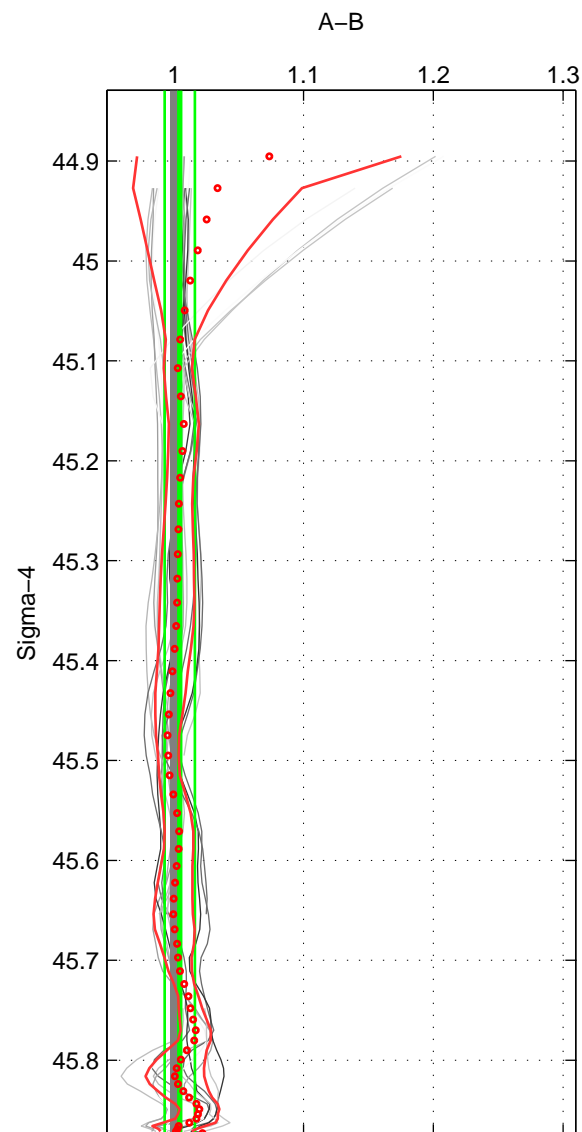

Cruise A (red). Date: Mar 1991 Cruisename: 479-31DS19910307

Cruise B (blue). Date: Aug 1985 Cruisename: 496-325019850804

*** "Favourite" values are means of spaces 1 2 3.

	Offset	O.StDev	Ratio	R.Stdev	Rating
SIGMA:	0.708	1.847	1.005	0.012	5
THETA:	0.938	2.386	1.006	0.014	5
DEPTH:	2.145	1.561	1.013	0.009	5
FAV.:	1.264	1.932	1.008	0.012	5

Profiles of A: 5
 Profiles of B: 4
 Diff profs : 20
 WMoffset (A-B): 0.70764
 WMoffset stdev: 1.8472
 WMratio (A/B): 1.0046
 WMratio stdev: 0.01164

Quality (1-5): 5

Profiles of A: 5
 Profiles of B: 4
 Diff profs : 20
 WMoffset (A-B): 0.93843
 WMoffset stdev: 2.3863
 WMratio (A/B): 1.0055
 WMratio stdev: 0.014057

Quality (1-5): 5

Profiles of A: 5
 Profiles of B: 4
 Diff profs : 20
 WMoffset (A-B): 2.1454
 WMoffset stdev: 1.5611
 WMratio (A/B): 1.0126
 WMratio stdev: 0.009311

Quality (1-5): 5