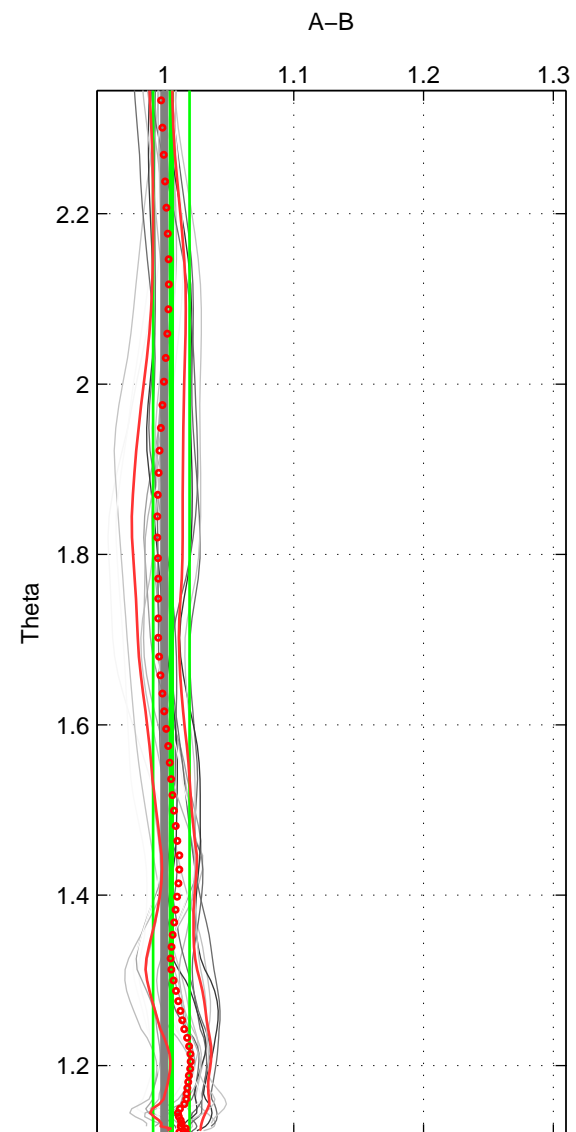

Cruise A (red). Date: Mar 1991 Cruisename: 479-31DS19910307

Cruise B (blue). Date: Aug 1985 Cruisename: 496-325019850804

*** "Favourite" values are means of spaces 1 2 3.

	Offset	O.StDev	Ratio	R.Stdev	Rating
SIGMA:	0.708	1.847	1.005	0.012	5
THETA:	0.938	2.386	1.006	0.014	5
DEPTH:	2.145	1.561	1.013	0.009	5
FAV.:	1.264	1.932	1.008	0.012	5

Profiles of A: 5
 Profiles of B: 4
 Diff profs : 20
 WMoffset (A-B): 0.70764
 WMoffset stdev: 1.8472
 WMratio (A/B): 1.0046
 WMratio stdev: 0.01164

Quality (1-5): 5

Profiles of A: 5
 Profiles of B: 4
 Diff profs : 20
 WMoffset (A-B): 0.93843
 WMoffset stdev: 2.3863
 WMratio (A/B): 1.0055
 WMratio stdev: 0.014057

Quality (1-5): 5

Profiles of A: 5
 Profiles of B: 4
 Diff profs : 20
 WMoffset (A-B): 2.1454
 WMoffset stdev: 1.5611
 WMratio (A/B): 1.0126
 WMratio stdev: 0.009311

Quality (1-5): 5