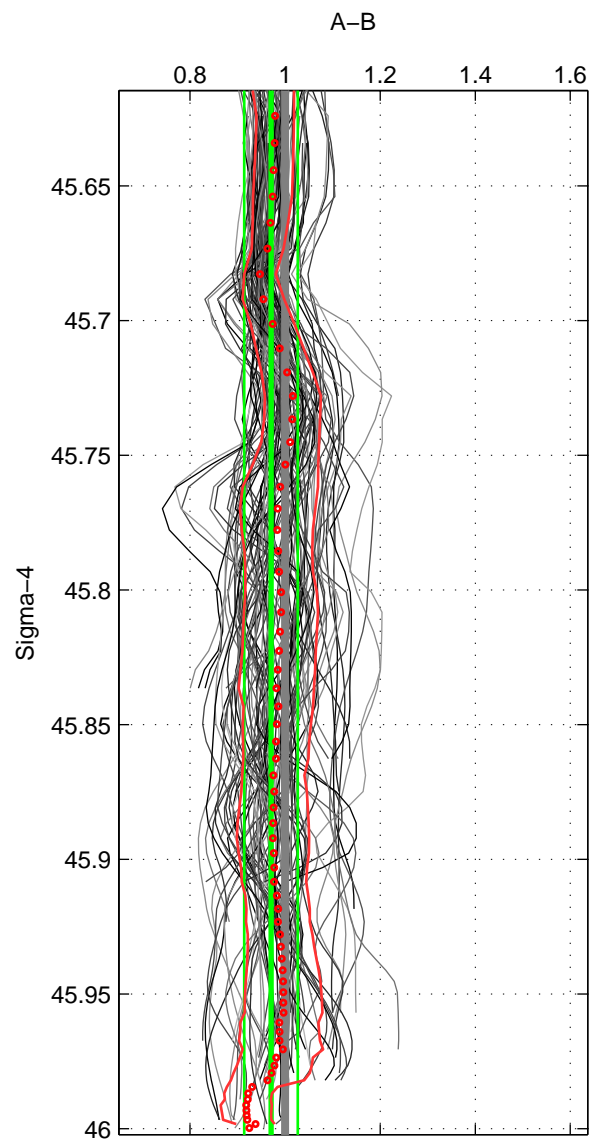

Cruise A (red). Date: Jul 1999 Cruisename: 190-18HU19990627

Cruise B (blue). Date: May 2004 Cruisename: 195-18HU20040515

*** "Favourite" values are means of spaces 1 2 3.

	Offset	O.StDev	Ratio	R.Stdev	Rating
SIGMA:	-0.330	0.594	0.970	0.056	5
THETA:	-0.219	0.662	0.981	0.062	5
DEPTH:	-0.221	0.754	0.982	0.070	5
FAV. :	-0.257	0.670	0.978	0.063	5

Profiles of A: 18
 Profiles of B: 17
 Diff profs : 99
 WMoffset (A-B): -0.33007
 WMoffset stdev: 0.59427
 WMratio (A/B): 0.97036
 WMratio stdev: 0.056401

Quality (1-5): 5

Profiles of A: 18
 Profiles of B: 17
 Diff profs : 99
 WMoffset (A-B): -0.2195
 WMoffset stdev: 0.66151
 WMratio (A/B): 0.98068
 WMratio stdev: 0.062234

Quality (1-5): 5

Profiles of A: 18
 Profiles of B: 17
 Diff profs : 99
 WMoffset (A-B): -0.22147
 WMoffset stdev: 0.75375
 WMratio (A/B): 0.98161
 WMratio stdev: 0.070494

Quality (1-5): 5