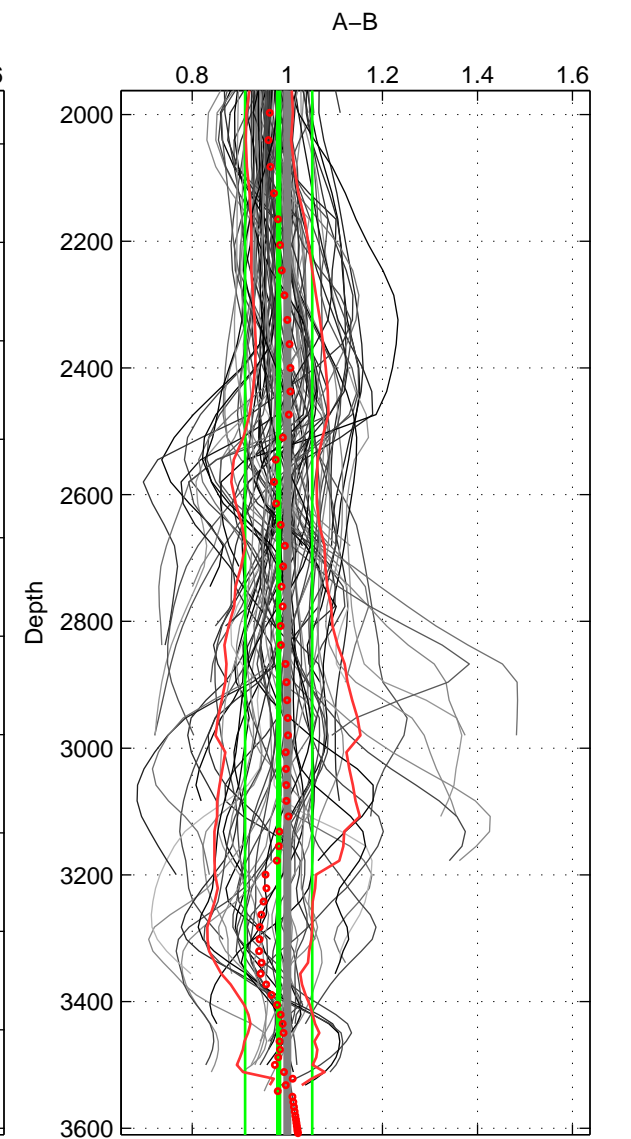

Cruise A (red). Date: Jul 1999 Cruisename: 190-18HU19990627

Cruise B (blue). Date: May 2004 Cruisename: 195-18HU20040515

*** "Favourite" values are means of spaces 1 2 3.

	Offset	O.StDev	Ratio	R.Stdev	Rating
SIGMA:	-0.330	0.594	0.970	0.056	5
THETA:	-0.219	0.662	0.981	0.062	5
DEPTH:	-0.221	0.754	0.982	0.070	5
FAV. :	-0.257	0.670	0.978	0.063	5

Profiles of A: 18
 Profiles of B: 17
 Diff profs : 99
 WMoffset (A-B): -0.33007
 WMoffset stdev: 0.59427
 WMratio (A/B): 0.97036
 WMratio stdev: 0.056401

Quality (1-5): 5

Profiles of A: 18
 Profiles of B: 17
 Diff profs : 99
 WMoffset (A-B): -0.2195
 WMoffset stdev: 0.66151
 WMratio (A/B): 0.98068
 WMratio stdev: 0.062234

Quality (1-5): 5

Profiles of A: 18
 Profiles of B: 17
 Diff profs : 99
 WMoffset (A-B): -0.22147
 WMoffset stdev: 0.75375
 WMratio (A/B): 0.98161
 WMratio stdev: 0.070494

Quality (1-5): 5