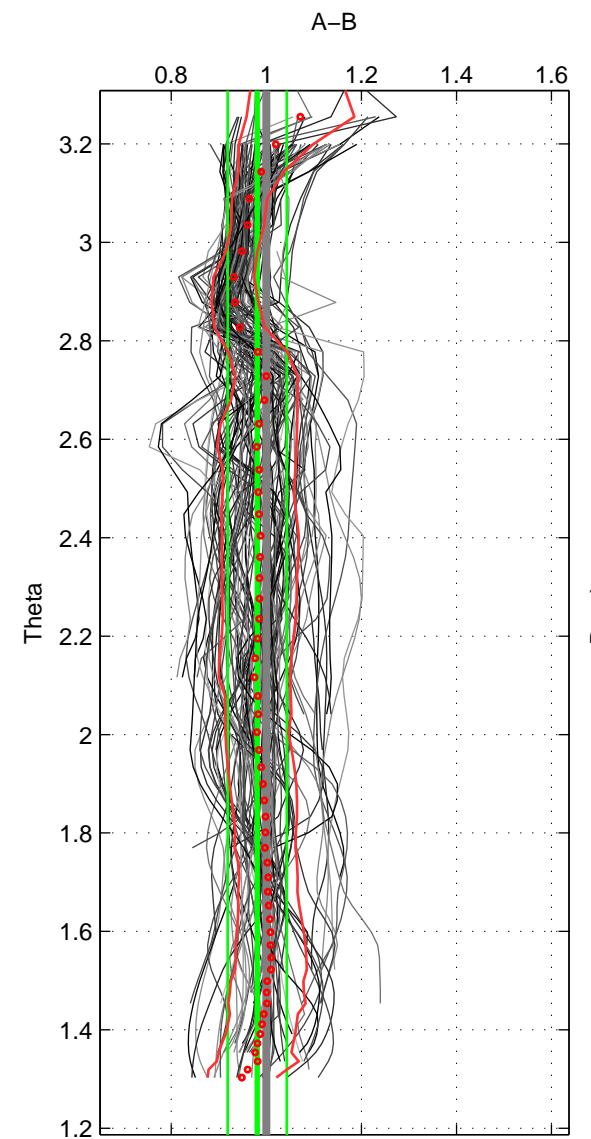

Cruise A (red). Date: Jul 1999 Cruisename: 190-18HU19990627

Cruise B (blue). Date: May 2004 Cruisename: 195-18HU20040515

*** "Favourite" values are means of spaces 1 2 3.

	Offset	O.StDev	Ratio	R.Stdev	Rating
SIGMA:	-0.330	0.594	0.970	0.056	5
THETA:	-0.219	0.662	0.981	0.062	5
DEPTH:	-0.221	0.754	0.982	0.070	5
FAV. :	-0.257	0.670	0.978	0.063	5

Profiles of A: 18
 Profiles of B: 17
 Diff profs : 99
 WMoffset (A-B): -0.33007
 WMoffset stdev: 0.59427
 WMratio (A/B): 0.97036
 WMratio stdev: 0.056401

Quality (1-5): 5

Profiles of A: 18
 Profiles of B: 17
 Diff profs : 99
 WMoffset (A-B): -0.2195
 WMoffset stdev: 0.66151
 WMratio (A/B): 0.98068
 WMratio stdev: 0.062234

Quality (1-5): 5

Profiles of A: 18
 Profiles of B: 17
 Diff profs : 99
 WMoffset (A-B): -0.22147
 WMoffset stdev: 0.75375
 WMratio (A/B): 0.98161
 WMratio stdev: 0.070494

Quality (1-5): 5