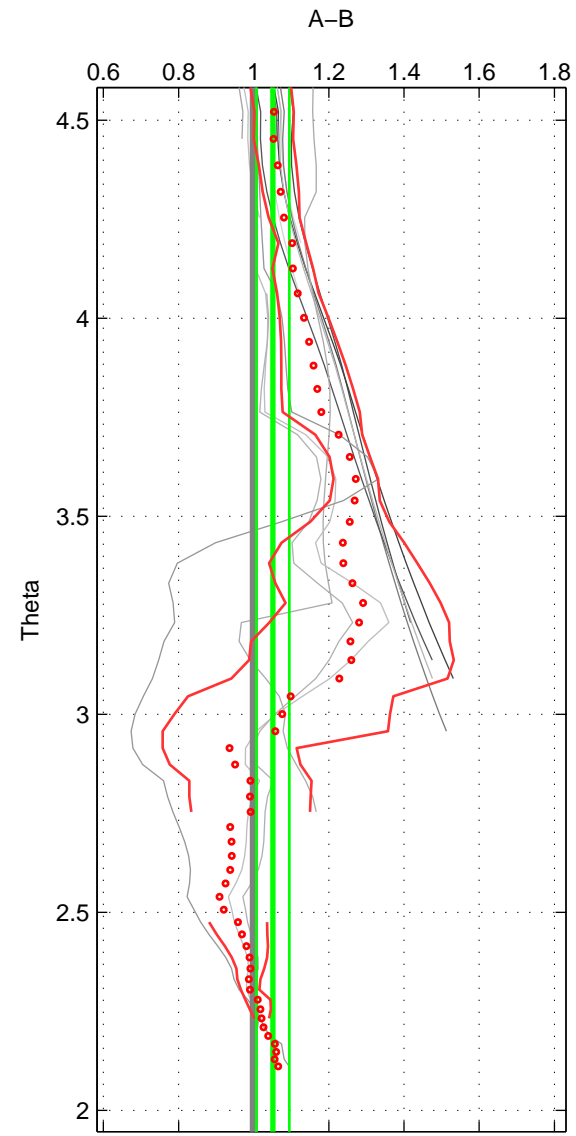

Cruise A (red). Date: Jul 1981 Cruisename: 220-316N19810401

Cruise B (blue). Date: Aug 1994 Cruisename: 328-OMEX1NA

\*\*\* "Favourite" values are those of space 2.

	Offset	O.StDev	Ratio	R.Stdev	Rating
SIGMA:	-2.473	3.119	0.935	0.096	3
THETA:	1.333	1.088	1.051	0.044	5
DEPTH:	-1.027	3.729	0.965	0.105	3
FAV.:	1.333	1.088	1.051	0.044	5

Please note that statistics are bad.  
 Profiles of A: 21  
 Profiles of B: 10  
 Diff profs : 10  
 WMoffset (A-B): -2.4735  
 WMoffset stdev: 3.119  
 WMratio (A/B): 0.93458  
 WMratio stdev: 0.09594

Quality (1-5): 3

Profiles of A: 21  
 Profiles of B: 15  
 Diff profs : 15  
 WMoffset (A-B): 1.3328  
 WMoffset stdev: 1.088  
 WMratio (A/B): 1.0512  
 WMratio stdev: 0.043784

Quality (1-5): 5

Please note that statistics are bad.  
 Profiles of A: 21  
 Profiles of B: 10  
 Diff profs : 10  
 WMoffset (A-B): -1.027  
 WMoffset stdev: 3.7295  
 WMratio (A/B): 0.96531  
 WMratio stdev: 0.10489