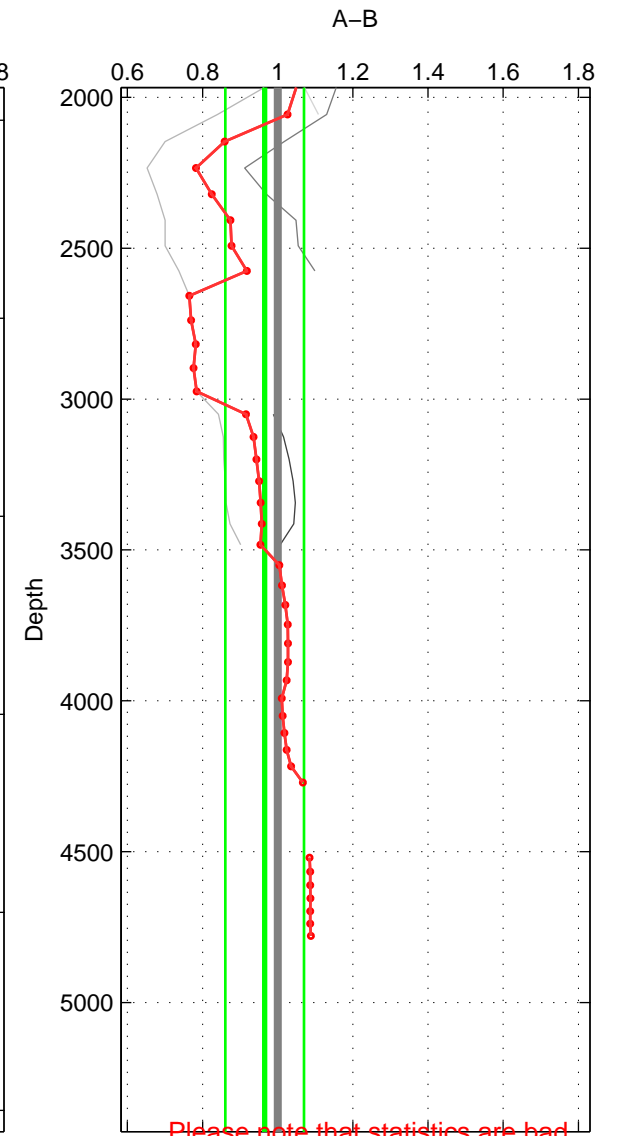

Cruise A (red). Date: Jul 1981 Cruisename: 220-316N19810401

Cruise B (blue). Date: Aug 1994 Cruisename: 328-OMEX1NA

\*\*\* "Favourite" values are those of space 2.

	Offset	O.StDev	Ratio	R.Stdev	Rating
SIGMA:	-2.473	3.119	0.935	0.096	3
THETA:	1.333	1.088	1.051	0.044	5
DEPTH:	-1.027	3.729	0.965	0.105	3
FAV.:	1.333	1.088	1.051	0.044	5

Please note that statistics are bad.  
 Profiles of A: 21  
 Profiles of B: 10  
 Diff profs : 10  
 WMoffset (A-B): -2.4735  
 WMoffset stdev: 3.119  
 WMratio (A/B): 0.93458  
 WMratio stdev: 0.09594

Quality (1-5): 3

Profiles of A: 21  
 Profiles of B: 15  
 Diff profs : 15  
 WMoffset (A-B): 1.3328  
 WMoffset stdev: 1.088  
 WMratio (A/B): 1.0512  
 WMratio stdev: 0.043784

Quality (1-5): 5

Please note that statistics are bad.  
 Profiles of A: 21  
 Profiles of B: 10  
 Diff profs : 10  
 WMoffset (A-B): -1.027  
 WMoffset stdev: 3.7295  
 WMratio (A/B): 0.96531  
 WMratio stdev: 0.10489