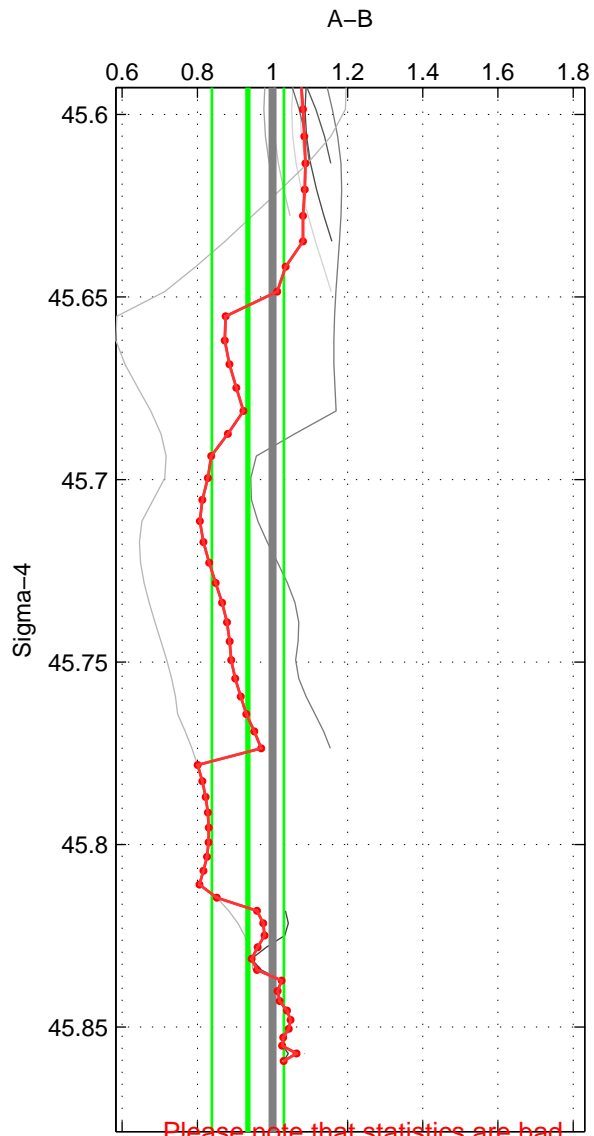

Cruise A (red). Date: Jul 1981 Cruisename: 220-316N19810401

Cruise B (blue). Date: Aug 1994 Cruisename: 328-OMEX1NA

\*\*\* "Favourite" values are those of space 2.

	Offset	O.StDev	Ratio	R.Stdev	Rating
SIGMA:	-2.473	3.119	0.935	0.096	3
THETA:	1.333	1.088	1.051	0.044	5
DEPTH:	-1.027	3.729	0.965	0.105	3
FAV.:	1.333	1.088	1.051	0.044	5

Please note that statistics are bad.  
 Profiles of A: 21  
 Profiles of B: 10  
 Diff profs : 10  
 WMoffset (A-B): -2.4735  
 WMoffset stdev: 3.119  
 WMratio (A/B): 0.93458  
 WMratio stdev: 0.09594

Quality (1-5): 3

Profiles of A: 21  
 Profiles of B: 15  
 Diff profs : 15  
 WMoffset (A-B): 1.3328  
 WMoffset stdev: 1.088  
 WMratio (A/B): 1.0512  
 WMratio stdev: 0.043784

Quality (1-5): 5

Please note that statistics are bad.  
 Profiles of A: 21  
 Profiles of B: 10  
 Diff profs : 10  
 WMoffset (A-B): -1.027  
 WMoffset stdev: 3.7295  
 WMratio (A/B): 0.96531  
 WMratio stdev: 0.10489