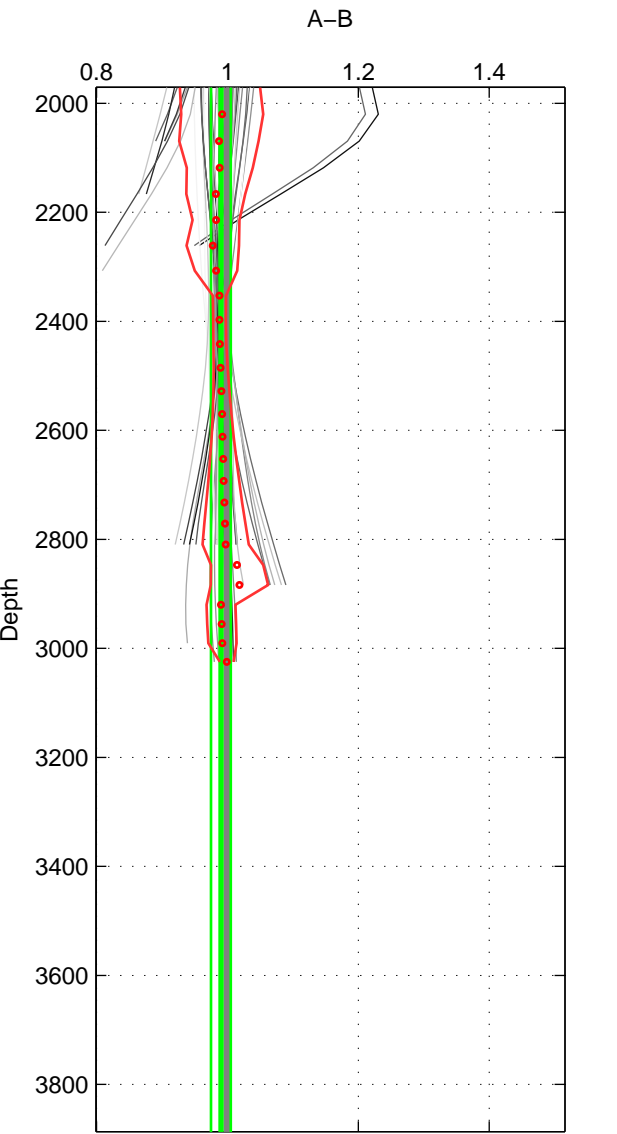

Cruise A (red). Date: May 2002 Cruisename: 51-32H120020505

Cruise B (blue). Date: Sep 2004 Cruisename: 68-49NZ20040901

*** "Favourite" values are means of spaces 2 3.

	Offset	O.StDev	Ratio	R.Stdev	Rating
SIGMA:	0.823	0.462	1.077	0.049	3
THETA:	-0.234	0.368	0.982	0.027	4
DEPTH:	-0.130	0.195	0.990	0.015	4
FAV.:	-0.182	0.282	0.986	0.021	4

Profiles of A: 3
 Profiles of B: 20
 Diff profs : 45
 WMoffset (A-B): 0.82276
 WMoffset stdev: 0.46167
 WMratio (A/B): 1.0769
 WMratio stdev: 0.048832

Quality (1-5): 3

Profiles of A: 3
 Profiles of B: 20
 Diff profs : 45
 WMoffset (A-B): -0.23442
 WMoffset stdev: 0.36785
 WMratio (A/B): 0.98214
 WMratio stdev: 0.026667

Quality (1-5): 4

Profiles of A: 3
 Profiles of B: 20
 Diff profs : 45
 WMoffset (A-B): -0.13017
 WMoffset stdev: 0.19526
 WMratio (A/B): 0.98997
 WMratio stdev: 0.015168

Quality (1-5): 4