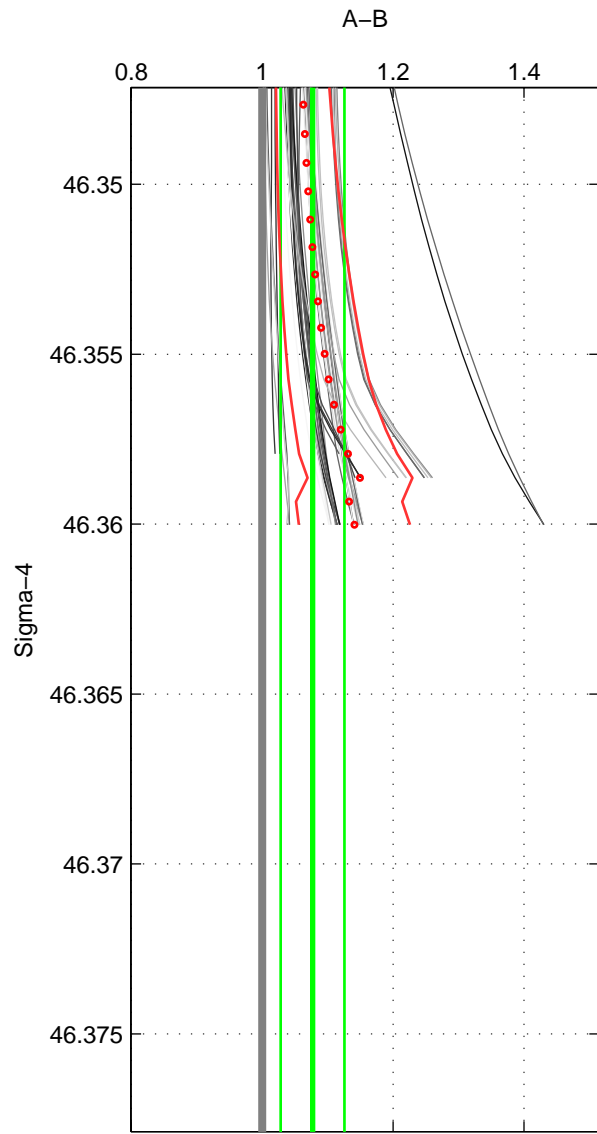

Cruise A (red). Date: May 2002 Cruisename: 51-32H120020505

Cruise B (blue). Date: Sep 2004 Cruisename: 68-49NZ20040901

*** "Favourite" values are means of spaces 2 3.

	Offset	O.StDev	Ratio	R.Stdev	Rating
SIGMA:	0.823	0.462	1.077	0.049	3
THETA:	-0.234	0.368	0.982	0.027	4
DEPTH:	-0.130	0.195	0.990	0.015	4
FAV.:	-0.182	0.282	0.986	0.021	4

Profiles of A: 3
 Profiles of B: 20
 Diff profs : 45
 WMoffset (A-B): 0.82276
 WMoffset stdev: 0.46167
 WMratio (A/B): 1.0769
 WMratio stdev: 0.048832

Quality (1-5): 3

Profiles of A: 3
 Profiles of B: 20
 Diff profs : 45
 WMoffset (A-B): -0.23442
 WMoffset stdev: 0.36785
 WMratio (A/B): 0.98214
 WMratio stdev: 0.026667

Quality (1-5): 4

Profiles of A: 3
 Profiles of B: 20
 Diff profs : 45
 WMoffset (A-B): -0.13017
 WMoffset stdev: 0.19526
 WMratio (A/B): 0.98997
 WMratio stdev: 0.015168

Quality (1-5): 4