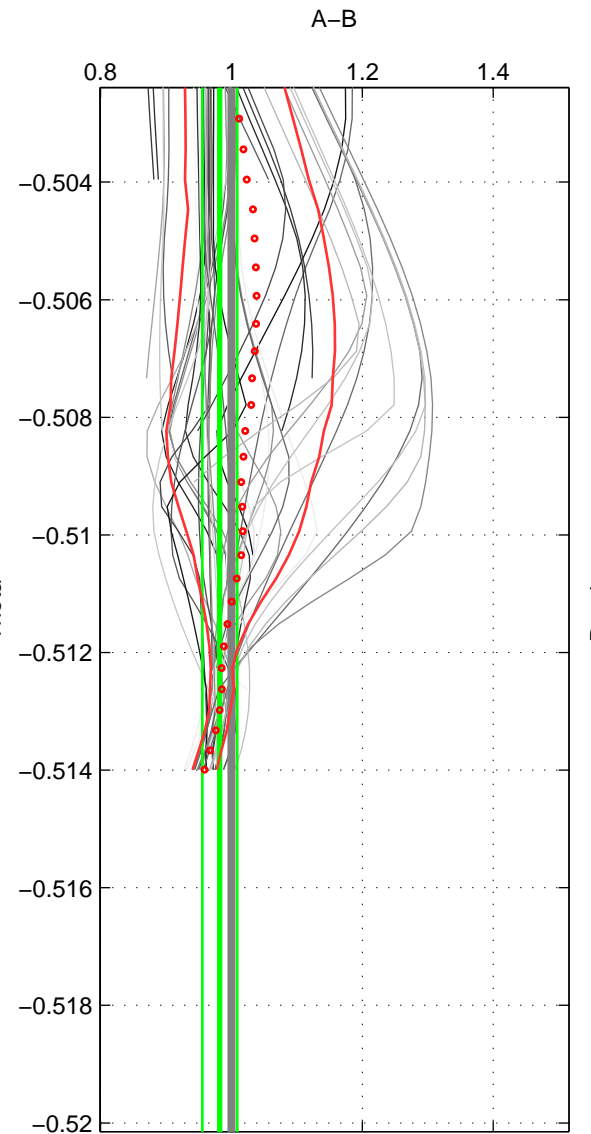

Cruise A (red). Date: May 2002 Cruisename: 51-32H120020505

Cruise B (blue). Date: Sep 2004 Cruisename: 68-49NZ20040901

*** "Favourite" values are means of spaces 2 3.

	Offset	O.StDev	Ratio	R.Stdev	Rating
SIGMA:	0.823	0.462	1.077	0.049	3
THETA:	-0.234	0.368	0.982	0.027	4
DEPTH:	-0.130	0.195	0.990	0.015	4
FAV.:	-0.182	0.282	0.986	0.021	4

Profiles of A: 3
 Profiles of B: 20
 Diff profs : 45
 WMoffset (A-B): 0.82276
 WMoffset stdev: 0.46167
 WMratio (A/B): 1.0769
 WMratio stdev: 0.048832

Quality (1-5): 3

Profiles of A: 3
 Profiles of B: 20
 Diff profs : 45
 WMoffset (A-B): -0.23442
 WMoffset stdev: 0.36785
 WMratio (A/B): 0.98214
 WMratio stdev: 0.026667

Quality (1-5): 4

Profiles of A: 3
 Profiles of B: 20
 Diff profs : 45
 WMoffset (A-B): -0.13017
 WMoffset stdev: 0.19526
 WMratio (A/B): 0.98997
 WMratio stdev: 0.015168

Quality (1-5): 4