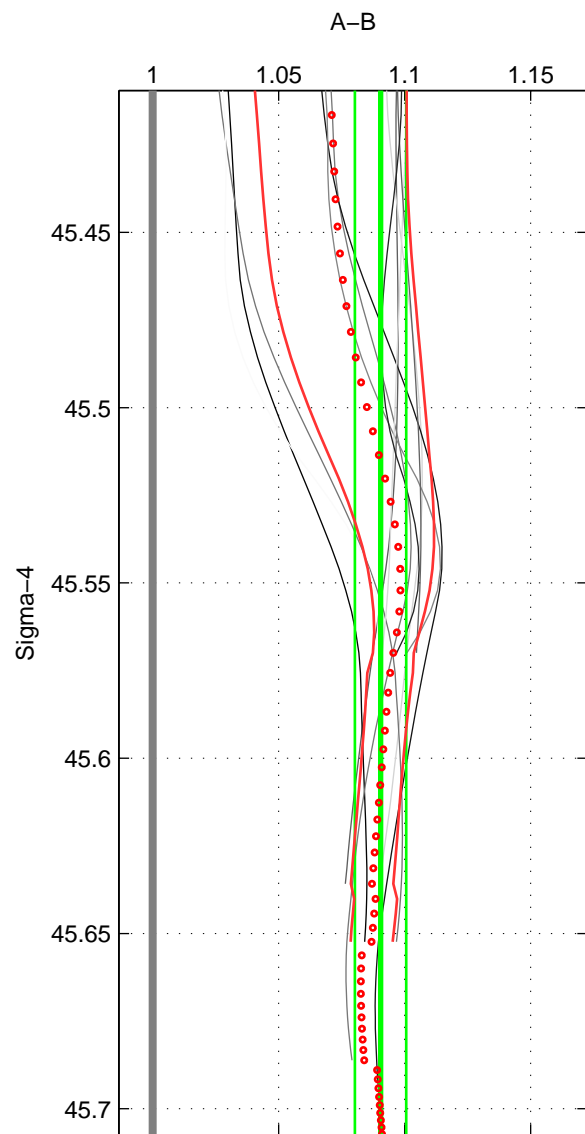

Cruise A (red). Date: Jul 2005 Cruisename: 669-49UF20050615

Cruise B (blue). Date: May 2001 Cruisename: 693-49UP20010424

\*\*\* "Favourite" values are means of spaces 1 2 3.

	Offset	O.StDev	Ratio	R.Stdev	Rating
SIGMA:	12.864	1.364	1.090	0.010	2
THETA:	12.792	1.324	1.090	0.010	2
DEPTH:	11.351	0.834	1.078	0.006	2
FAV. :	12.336	1.174	1.086	0.009	2

Profiles of A: 4  
 Profiles of B: 3  
 Diff profs : 11  
 WMoffset (A-B): 12.8643  
 WMoffset stdev: 1.3642  
 WMratio (A/B): 1.0904  
 WMratio stdev: 0.010195

Quality (1-5): 2

Profiles of A: 4  
 Profiles of B: 3  
 Diff profs : 11  
 WMoffset (A-B): 12.7919  
 WMoffset stdev: 1.3236  
 WMratio (A/B): 1.0901  
 WMratio stdev: 0.0098817

Quality (1-5): 2

Profiles of A: 4  
 Profiles of B: 3  
 Diff profs : 11  
 WMoffset (A-B): 11.3513  
 WMoffset stdev: 0.83409  
 WMratio (A/B): 1.0784  
 WMratio stdev: 0.005883

Quality (1-5): 2