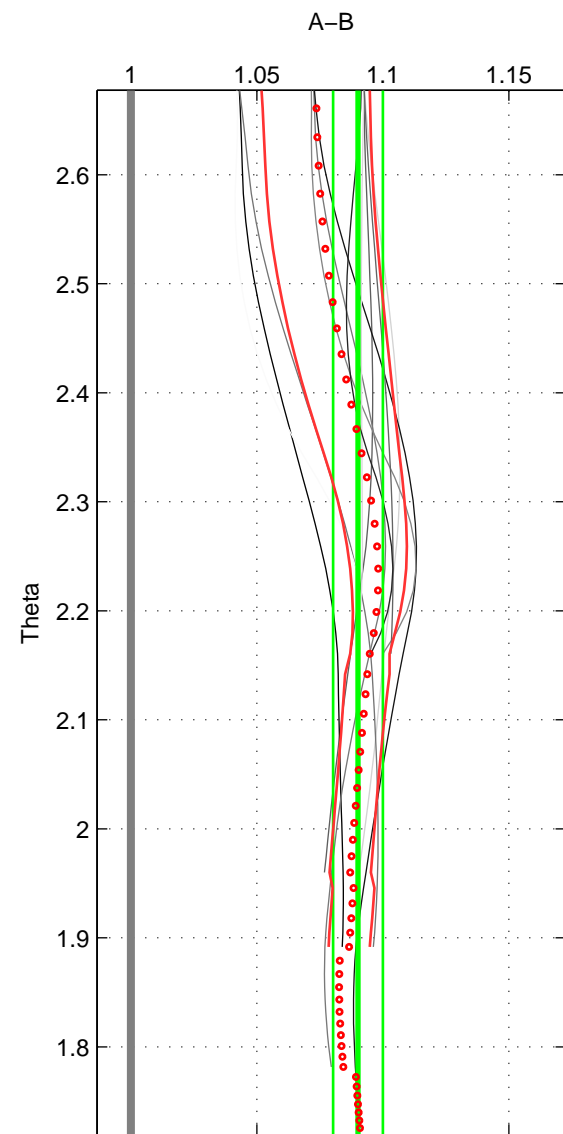

Cruise A (red). Date: Jul 2005 Cruisename: 669-49UF20050615

Cruise B (blue). Date: May 2001 Cruisename: 693-49UP20010424

\*\*\* "Favourite" values are means of spaces 1 2 3.

	Offset	O.StDev	Ratio	R.Stdev	Rating
SIGMA:	12.864	1.364	1.090	0.010	2
THETA:	12.792	1.324	1.090	0.010	2
DEPTH:	11.351	0.834	1.078	0.006	2
FAV. :	12.336	1.174	1.086	0.009	2

Profiles of A: 4  
 Profiles of B: 3  
 Diff profs : 11  
 WMoffset (A-B): 12.8643  
 WMoffset stdev: 1.3642  
 WMratio (A/B): 1.0904  
 WMratio stdev: 0.010195

Quality (1-5): 2

Profiles of A: 4  
 Profiles of B: 3  
 Diff profs : 11  
 WMoffset (A-B): 12.7919  
 WMoffset stdev: 1.3236  
 WMratio (A/B): 1.0901  
 WMratio stdev: 0.0098817

Quality (1-5): 2

Profiles of A: 4  
 Profiles of B: 3  
 Diff profs : 11  
 WMoffset (A-B): 11.3513  
 WMoffset stdev: 0.83409  
 WMratio (A/B): 1.0784  
 WMratio stdev: 0.005883

Quality (1-5): 2