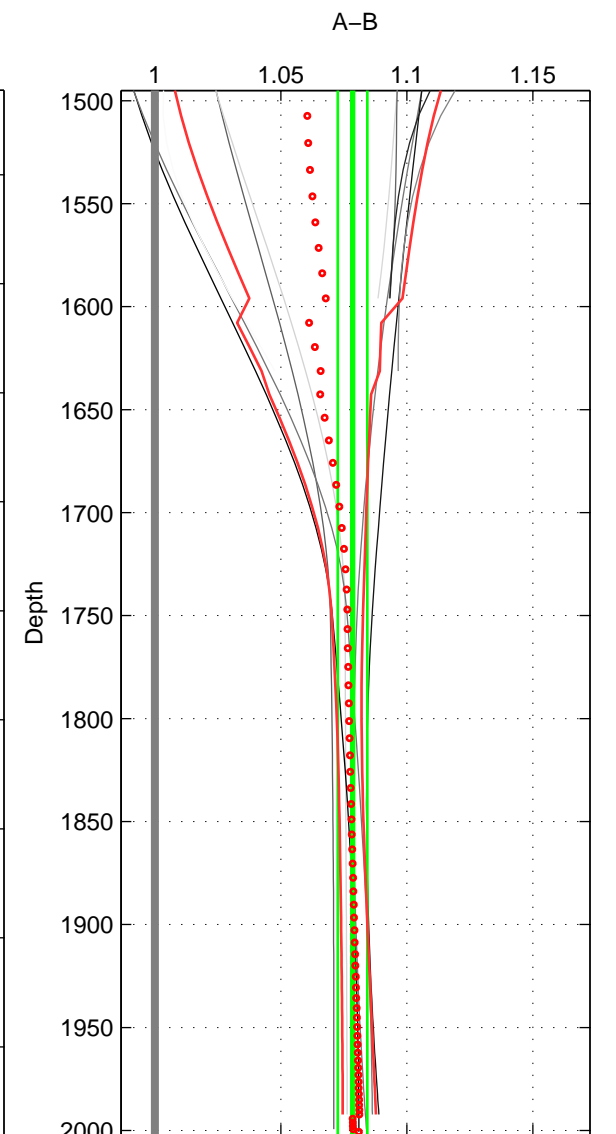

Cruise A (red). Date: Jul 2005 Cruisename: 669-49UF20050615

Cruise B (blue). Date: May 2001 Cruisename: 693-49UP20010424

\*\*\* "Favourite" values are means of spaces 1 2 3.

	Offset	O.StDev	Ratio	R.Stdev	Rating
SIGMA:	12.864	1.364	1.090	0.010	2
THETA:	12.792	1.324	1.090	0.010	2
DEPTH:	11.351	0.834	1.078	0.006	2
FAV. :	12.336	1.174	1.086	0.009	2

Profiles of A: 4  
 Profiles of B: 3  
 Diff profs : 11  
 WMoffset (A-B): 12.8643  
 WMoffset stdev: 1.3642  
 WMratio (A/B): 1.0904  
 WMratio stdev: 0.010195

Quality (1-5): 2

Profiles of A: 4  
 Profiles of B: 3  
 Diff profs : 11  
 WMoffset (A-B): 12.7919  
 WMoffset stdev: 1.3236  
 WMratio (A/B): 1.0901  
 WMratio stdev: 0.0098817

Quality (1-5): 2

Profiles of A: 4  
 Profiles of B: 3  
 Diff profs : 11  
 WMoffset (A-B): 11.3513  
 WMoffset stdev: 0.83409  
 WMratio (A/B): 1.0784  
 WMratio stdev: 0.005883

Quality (1-5): 2