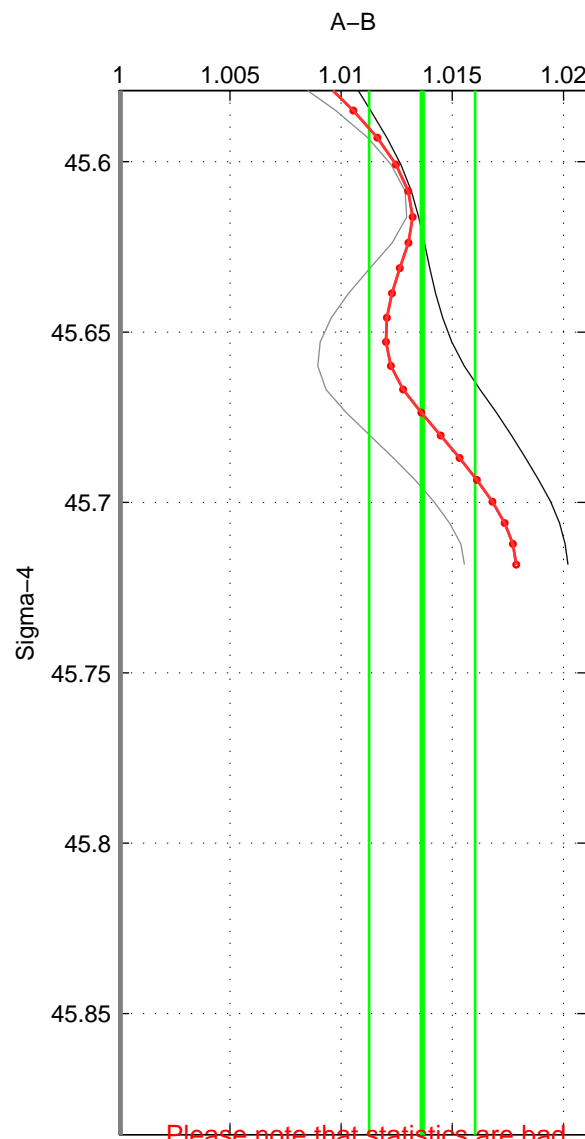

Cruise A (red). Date: Mar 2005 Cruisename: 604-49NZ20050228

Cruise B (blue). Date: Jun 1998 Cruisename: 684-49UP19980609

\*\*\* "Favourite" values are means of spaces 1 2 3.

	Offset	O.StDev	Ratio	R.Stdev	Rating
SIGMA:	2.193	0.390	1.014	0.002	2
THETA:	2.046	0.376	1.013	0.002	2
DEPTH:	2.141	0.495	1.013	0.003	2
FAV.:	2.127	0.420	1.013	0.003	2

Please note that statistics are bad.

Profiles of A: 3  
 Profiles of B: 2  
 Diff profs : 2  
 WMoffset (A-B): 2.1928  
 WMoffset stdev: 0.38961  
 WMratio (A/B): 1.0136  
 WMratio stdev: 0.0023814

Quality (1-5): 2

Please note that statistics are bad.

Profiles of A: 3  
 Profiles of B: 2  
 Diff profs : 2  
 WMoffset (A-B): 2.0462  
 WMoffset stdev: 0.37587  
 WMratio (A/B): 1.0127  
 WMratio stdev: 0.0022453

Quality (1-5): 2

Please note that statistics are bad.

Profiles of A: 3  
 Profiles of B: 2  
 Diff profs : 2  
 WMoffset (A-B): 2.1413  
 WMoffset stdev: 0.49454  
 WMratio (A/B): 1.0133  
 WMratio stdev: 0.0030688

Quality (1-5): 2